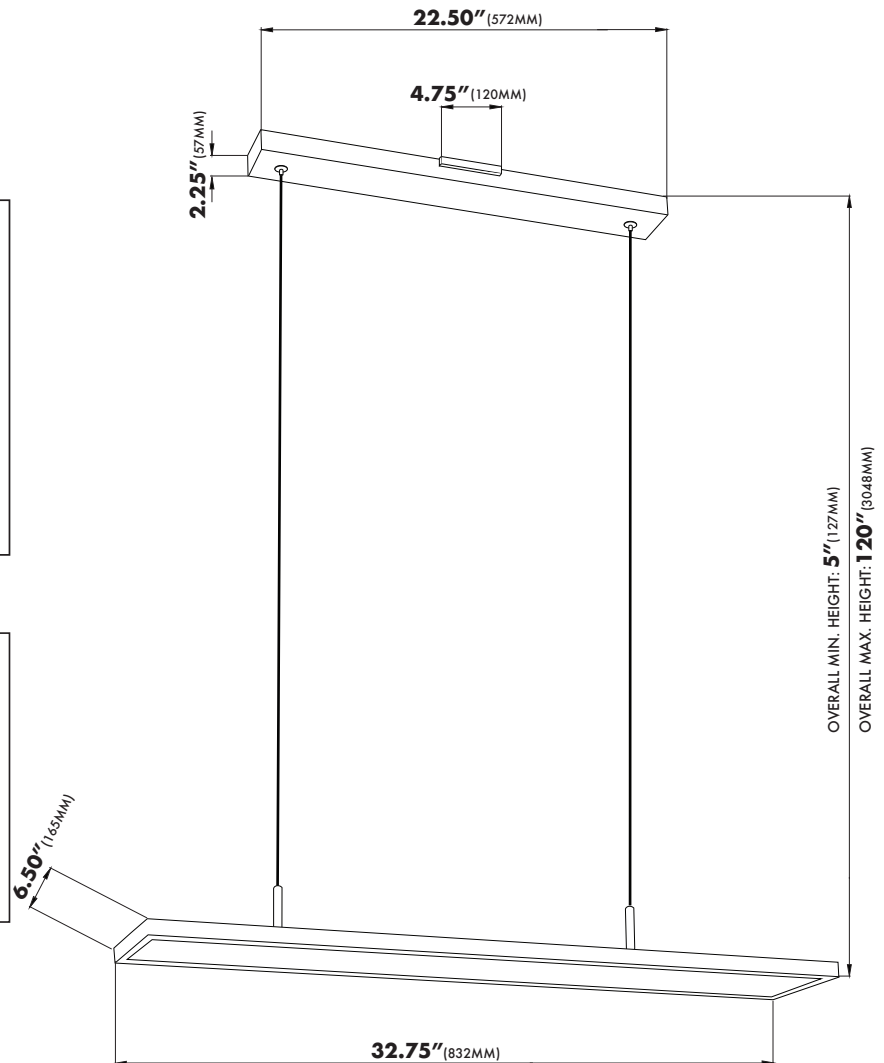

## FEATURES

- Aluminum Body / Acrylic Prismatic Lens
- Suspension Fixture w/ Angle and Height Adjustable Cables
- 1900 Lumens
- 55 Watts / 120 Volts / >80 CRI
- 3000 Kelvin Color Temperature
- Dimmable LED (15% - 100%) with ELV - Electric Low Voltage Dimmers
- Dry Rated

## MODEL# VMC31610 DIMENSIONS

CANOPY: **22.50" x 4.75" x 2.25"** (572MM x 120MM x 57MM)

OVERALL MAX. HEIGHT: **120"** (3048MM)

THE MEASUREMENTS ARE ROUNDED TO THE NEAREST 1/4"