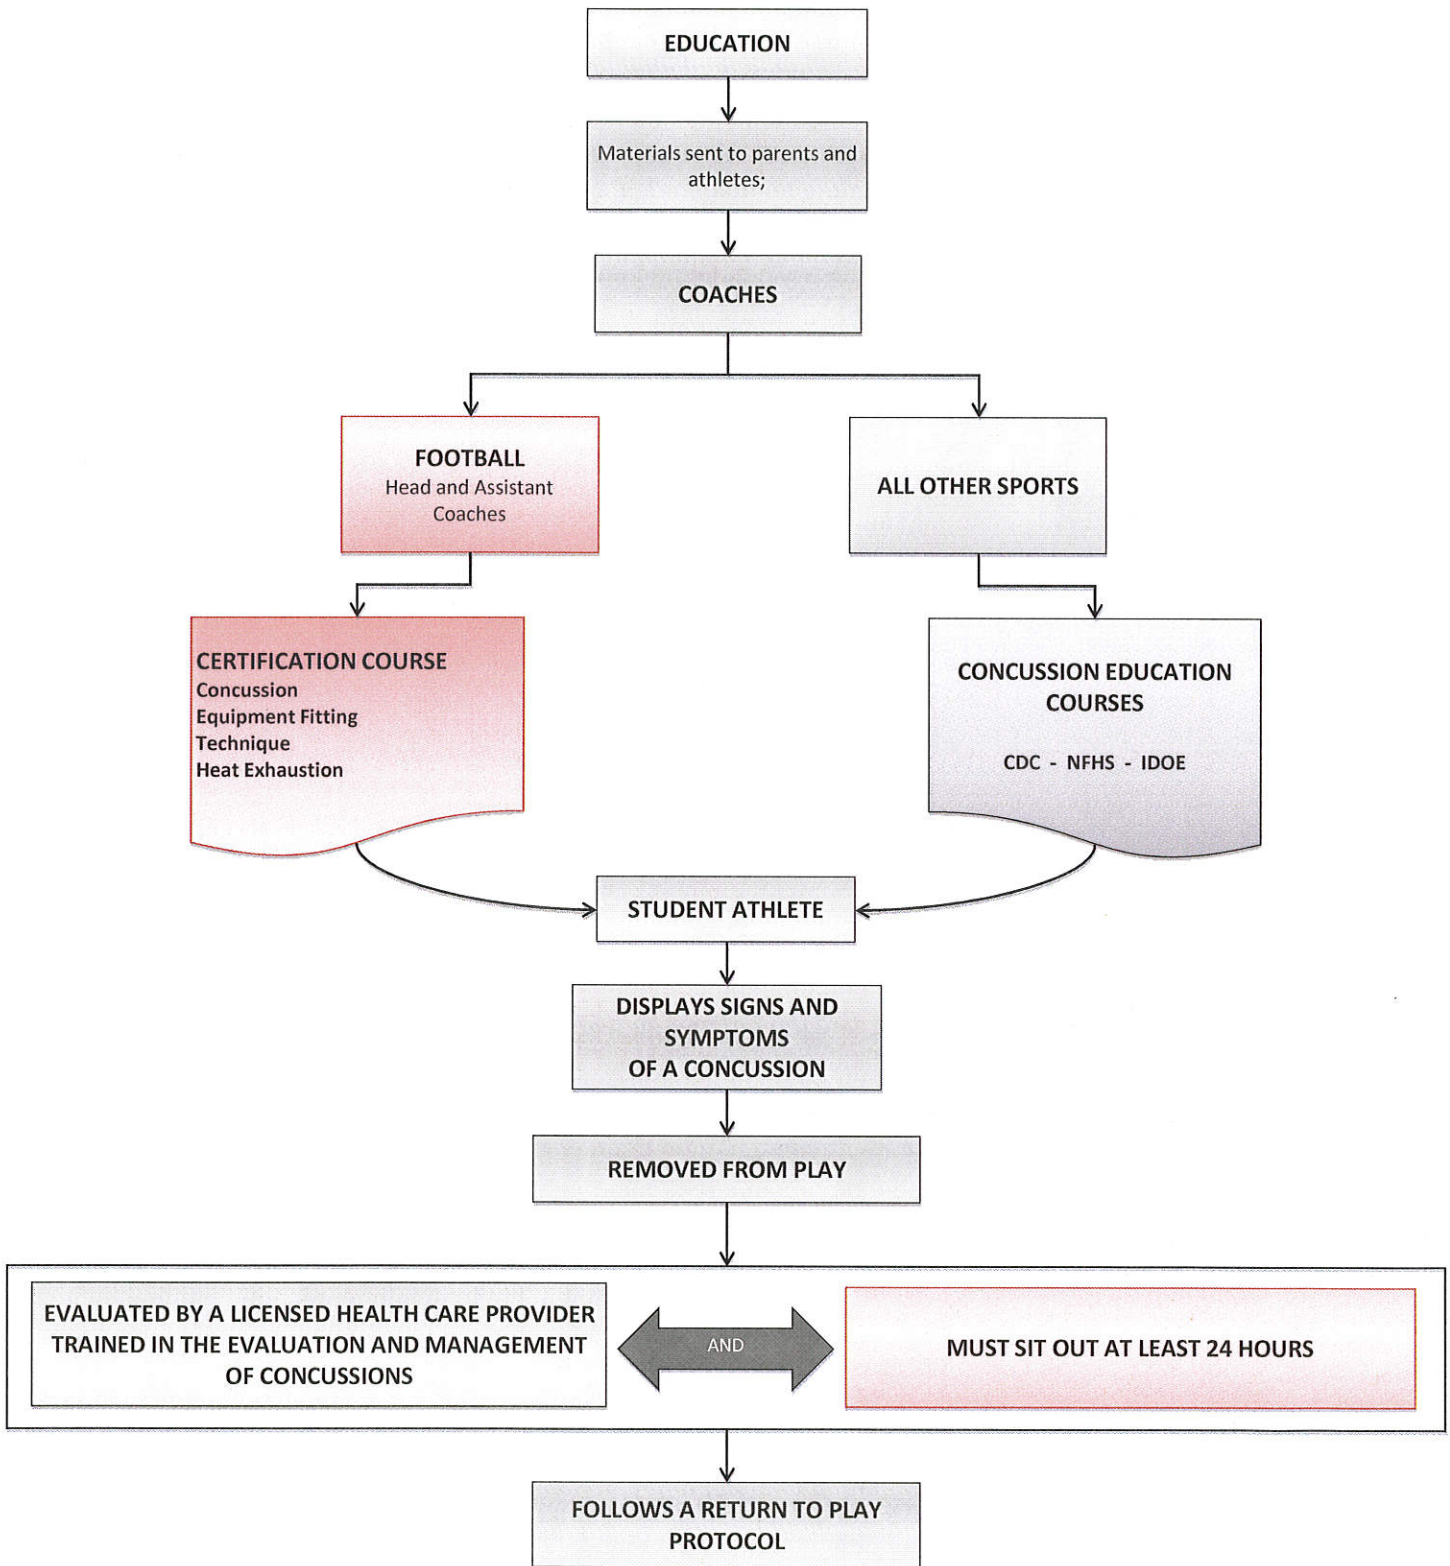

CONCUSSION FLOWCHART FOR STUDENT ATHLETES PER IC 20-34-7

**NOTE:** Boxes shaded in "red" indicate new legislation that will become effective July 1, 2014