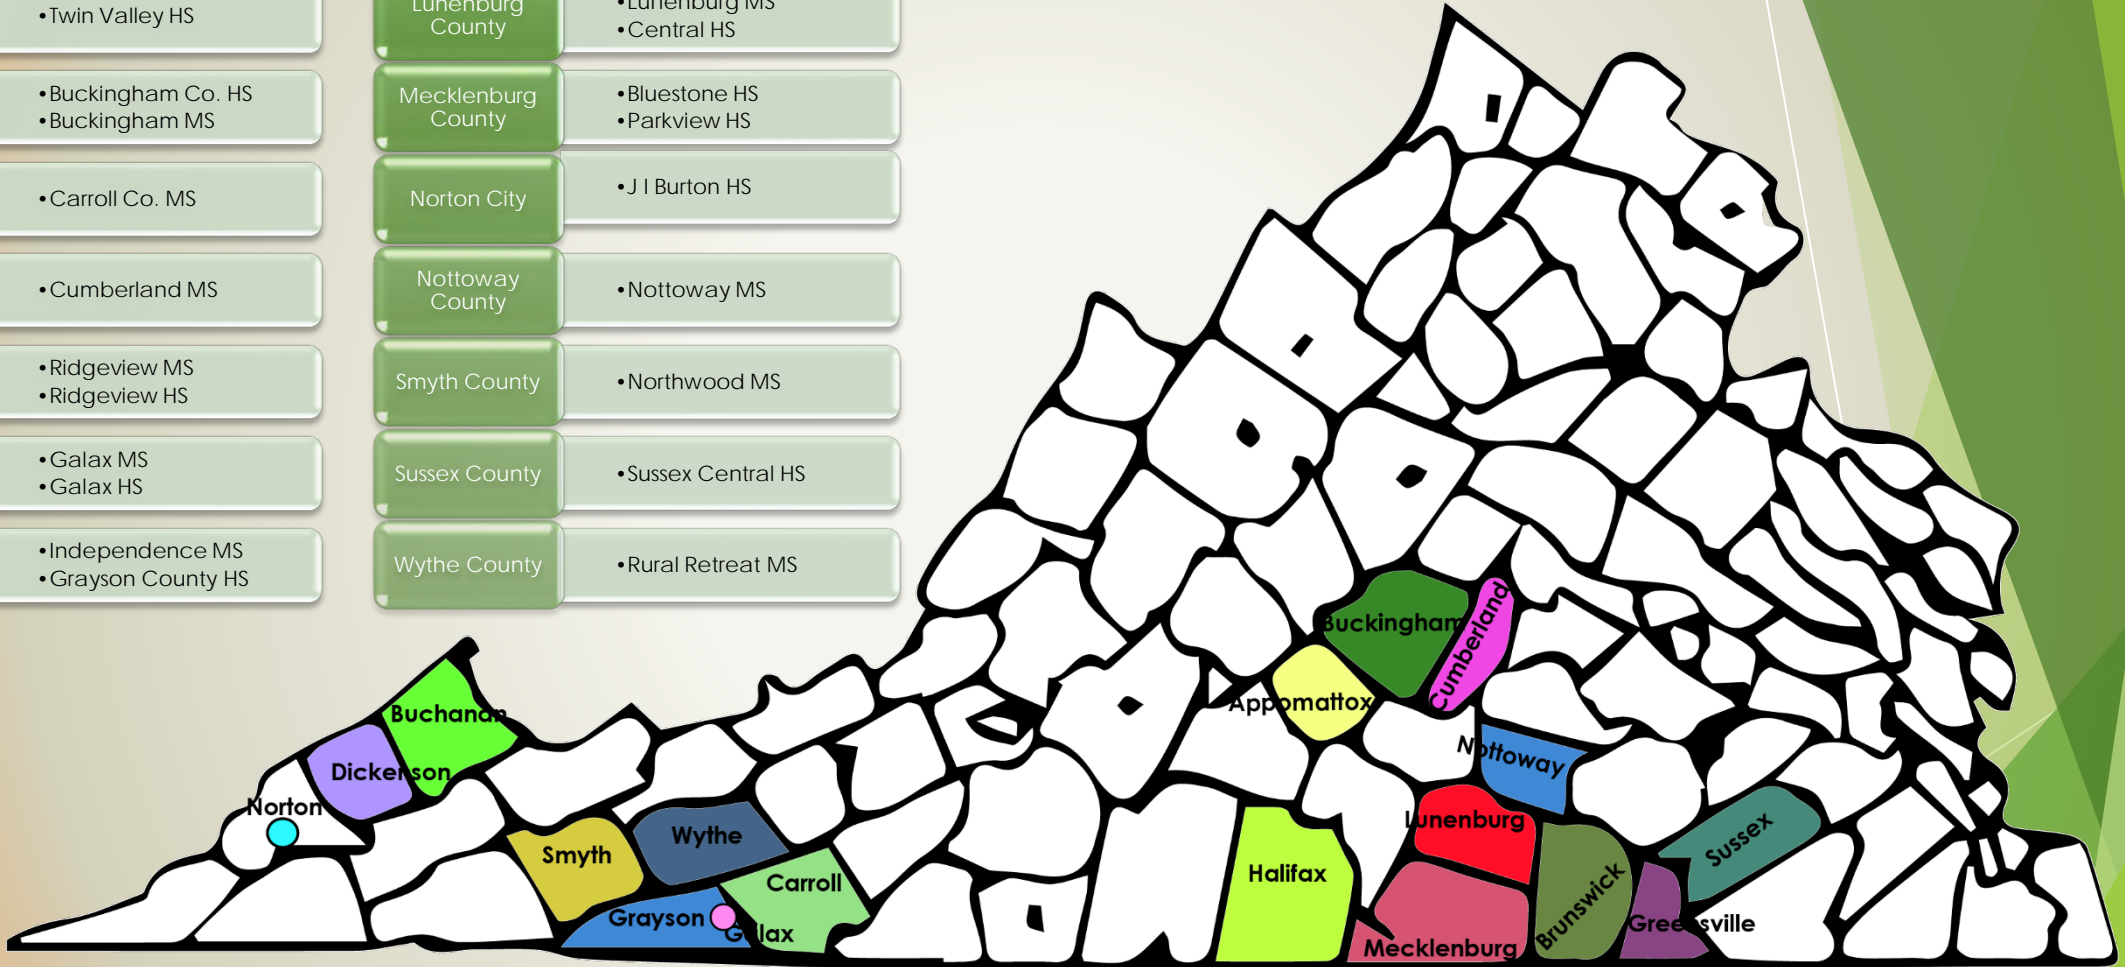

RURAL MATH INNOVATION NETWORK

**Funded by U.S. Department of Education Investing in Innovation (i3) Office
with Additional Support from Private Sector Organizations**

Appomattox County	• Appomattox MS
Brunswick County	• Russell MS
Buchanan County	• Twin Valley HS
Buckingham County	• Buckingham Co. HS • Buckingham MS
Carroll County	• Carroll Co. MS
Cumberland County	• Cumberland MS
Dickenson County	• Ridgeview MS • Ridgeview HS
Galax City	• Galax MS • Galax HS
Grayson County	• Independence MS • Grayson County HS

Greensville County	• EW Wyatt MS
Halifax County	• Halifax Co. MS • Halifax Co. HS
Lunenburg County	• Lunenburg MS • Central HS
Mecklenburg County	• Bluestone HS • Parkview HS
Norton City	• J I Burton HS
Nottoway County	• Nottoway MS
Smyth County	• Northwood MS
Sussex County	• Sussex Central HS
Wythe County	• Rural Retreat MS

RMIN Participating School Divisions