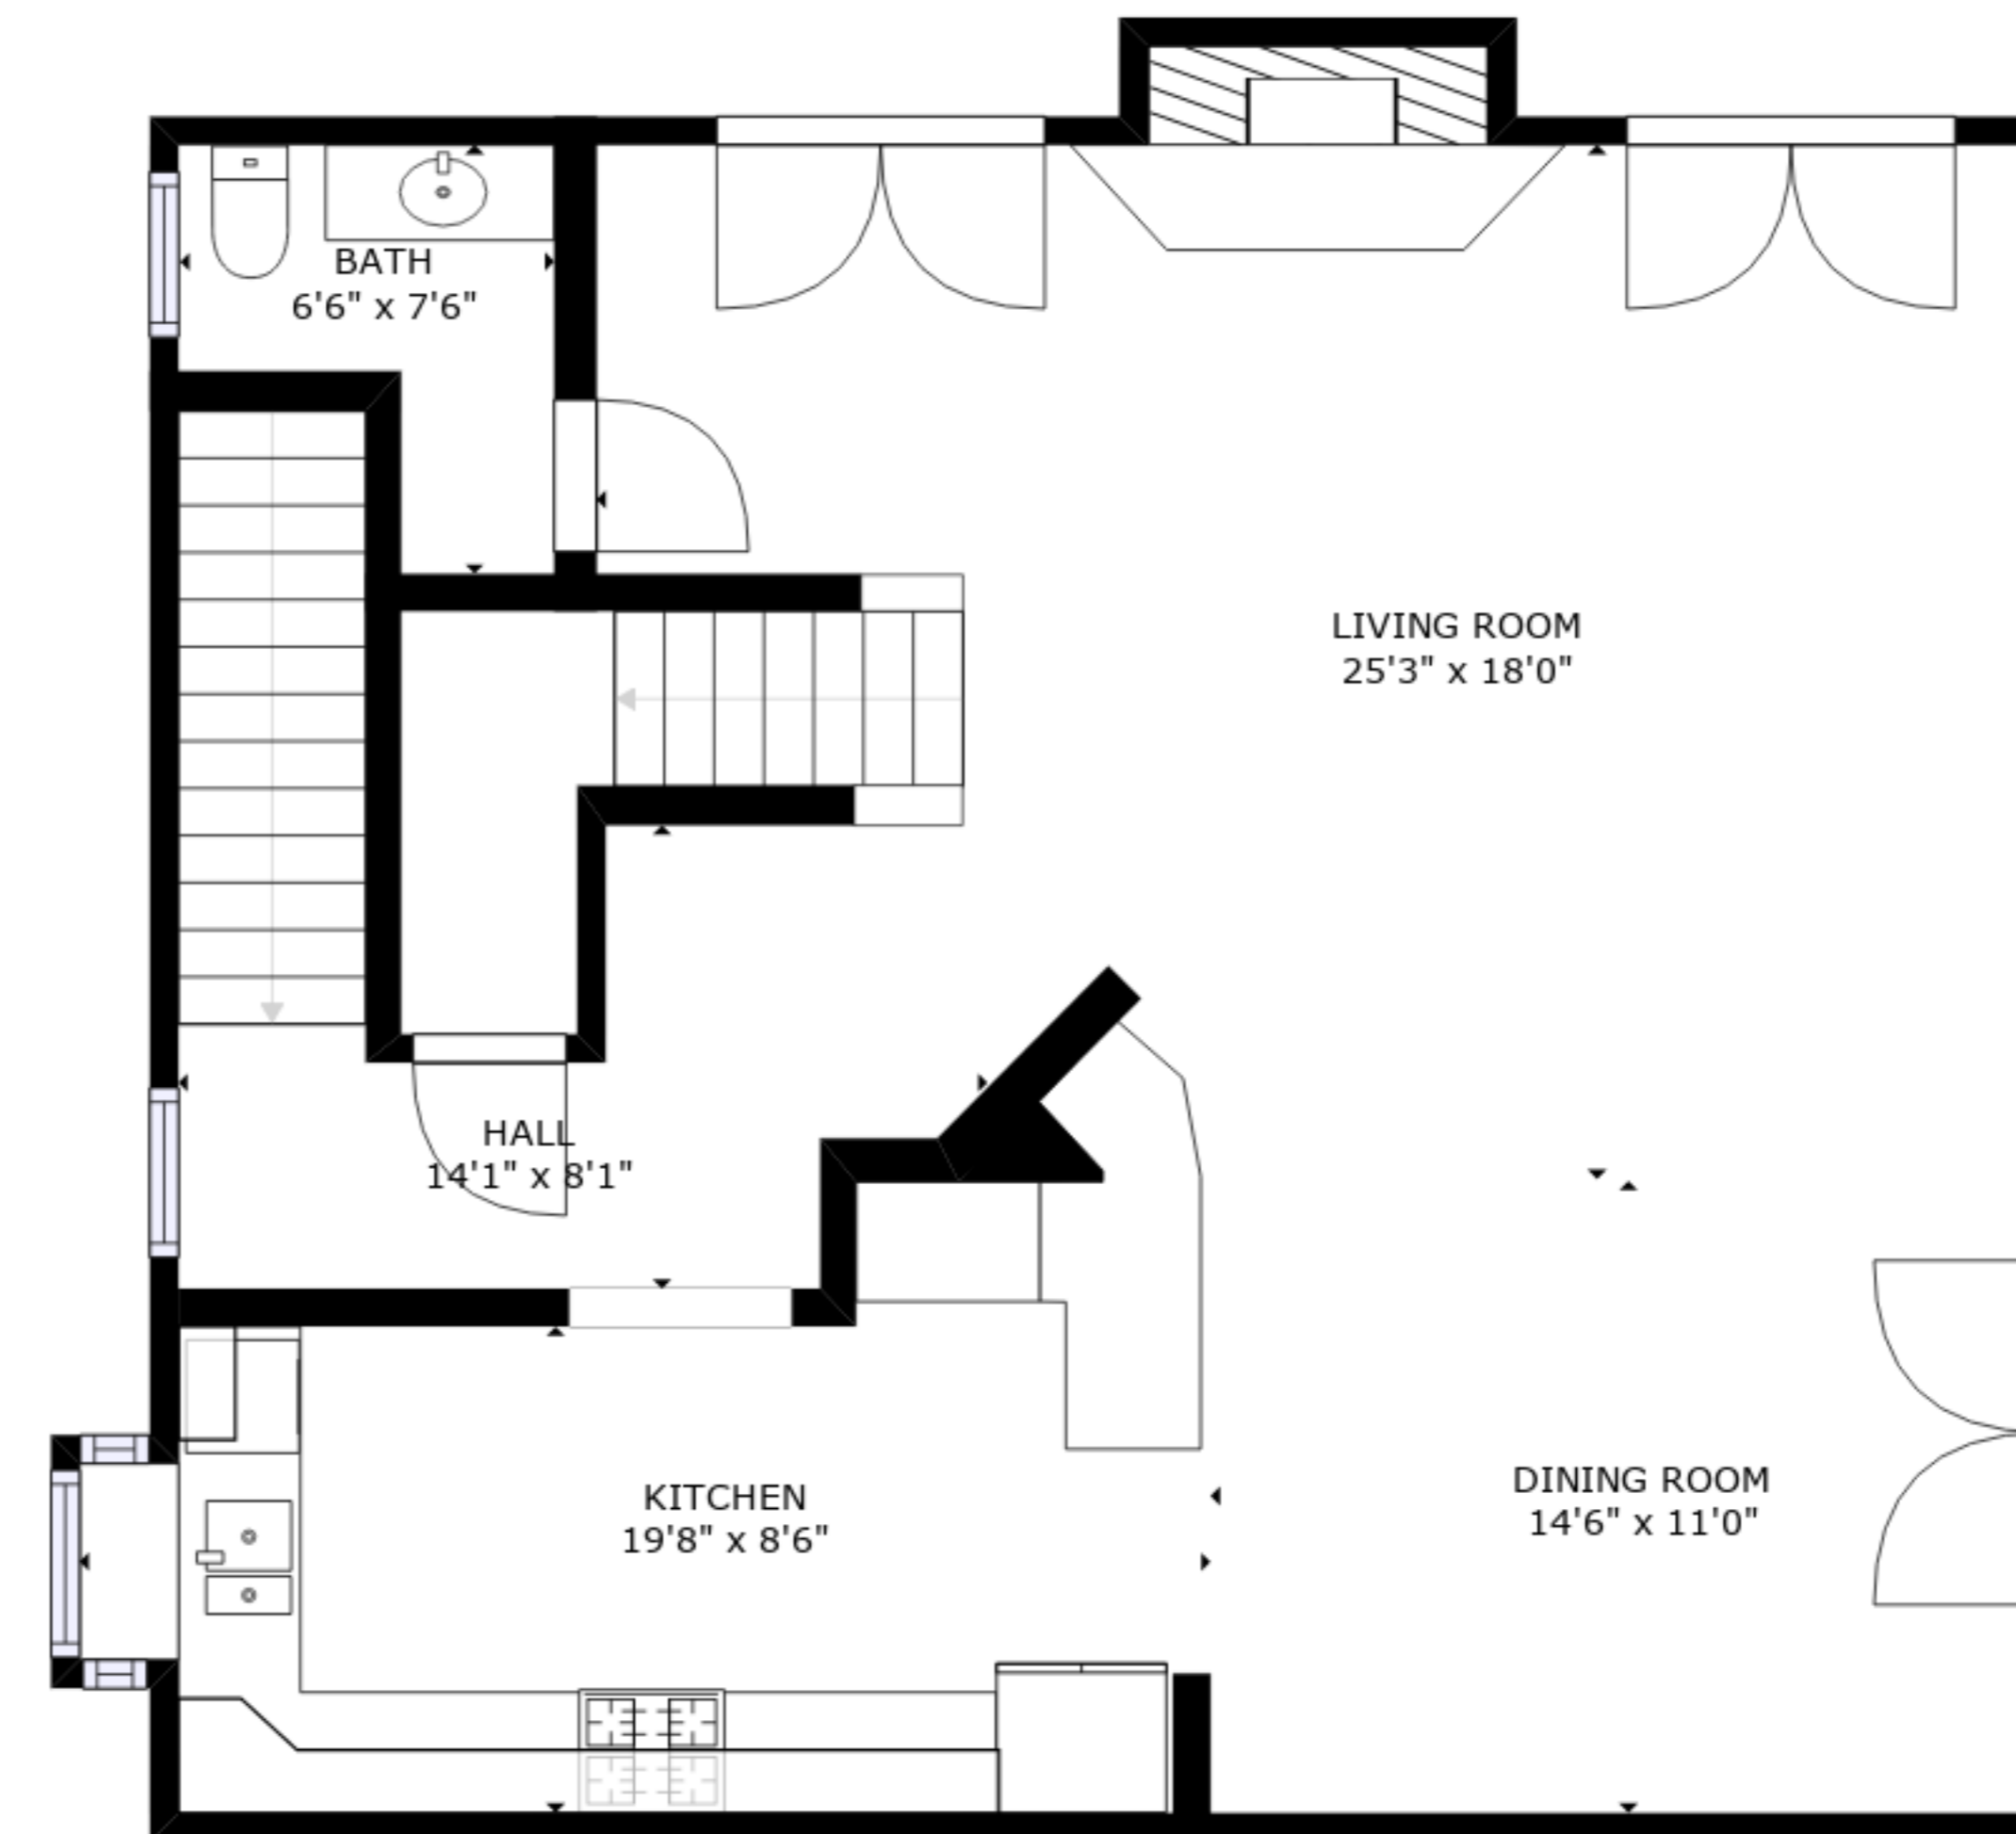

FLOOR 2

FLOOR 1

FLOOR 4

FLOOR 3

GROSS INTERNAL AREA
 FLOOR 1: 634 sq. ft, FLOOR 2: 1183 sq. ft
 FLOOR 3: 959 sq. ft, FLOOR 4: 247 sq. ft
 TOTAL: 3024 sq. ft

SIZES AND DIMENSIONS ARE APPROXIMATE, ACTUAL MAY VARY.