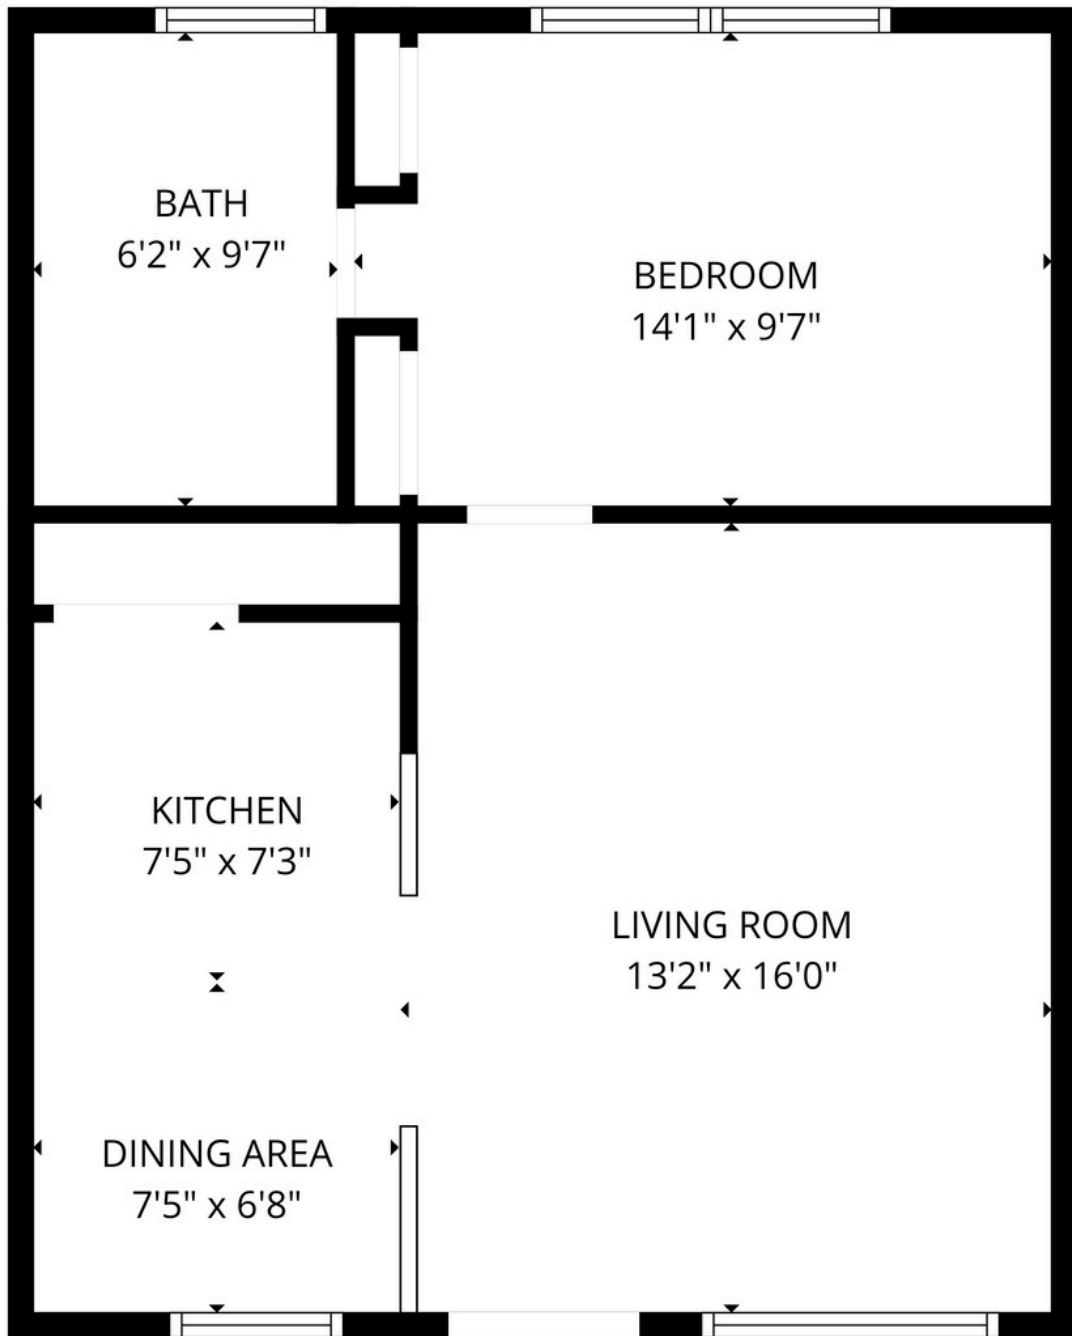

310 WEST MOUNTAIN VIEW AVE UNIT 1

FLOOR PLAN CREATED BY CUBICASA APP. MEASUREMENTS DEEMED HIGHLY RELIABLE BUT NOT GUARANTEED.

310 WEST MOUNTAIN VIEW AVE UNIT 2

FLOOR PLAN CREATED BY CUBICASA APP. MEASUREMENTS DEEMED HIGHLY RELIABLE BUT NOT GUARANTEED.

310 WEST MOUNTAIN VIEW AVE UNIT 5

FLOOR PLAN CREATED BY CUBICASA APP. MEASUREMENTS DEEMED HIGHLY RELIABLE BUT NOT GUARANTEED.

FLOOR PLAN CREATED BY CUBICASA APP. MEASUREMENTS DEEMED HIGHLY RELIABLE BUT NOT GUARANTEED.

310 WEST MOUNTAIN VIEW AVE UNIT 6

FLOOR PLAN CREATED BY CUBICASA APP. MEASUREMENTS DEEMED HIGHLY RELIABLE BUT NOT GUARANTEED.

310 WEST MOUNTAIN VIEW AVE UNIT 7

310 WEST MOUNTAIN VIEW AVE UNIT A

FLOOR PLAN CREATED BY CUBICASA APP. MEASUREMENTS DEEMED HIGHLY RELIABLE BUT NOT GUARANTEED.

310 WEST MOUNTAIN VIEW AVE UNIT B

FLOOR PLAN CREATED BY CUBICASA APP. MEASUREMENTS DEEMED HIGHLY RELIABLE BUT NOT GUARANTEED.

310 WEST MOUNTAIN VIEW AVE UNIT D

FLOOR PLAN CREATED BY CUBICASA APP. MEASUREMENTS DEEMED HIGHLY RELIABLE BUT NOT GUARANTEED.