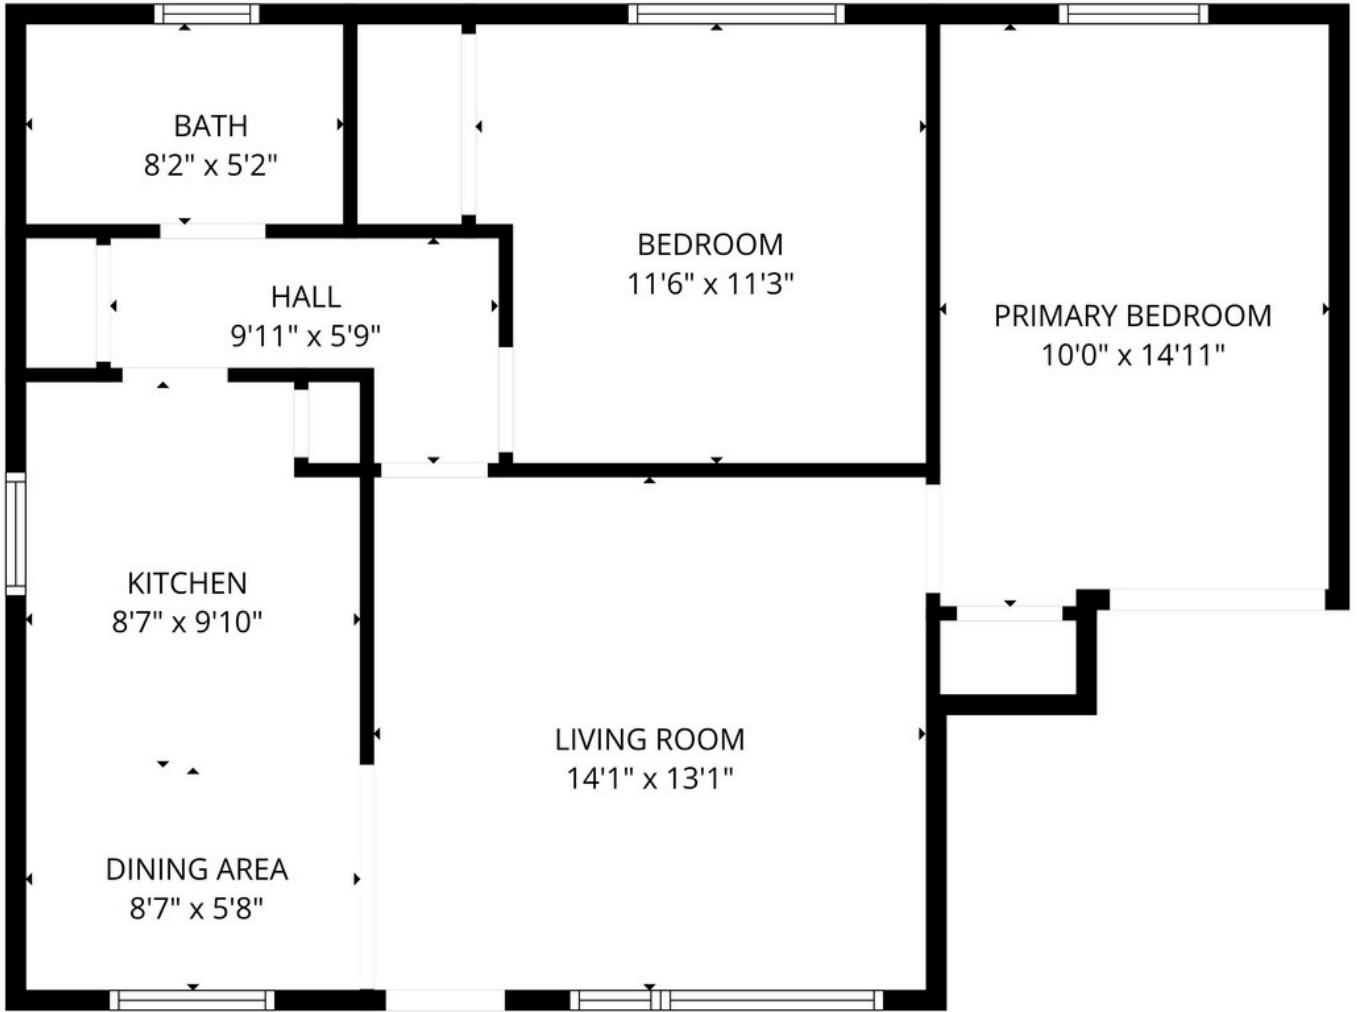

310 WEST MOUNTAIN VIEW AVE UNIT 1

FLOOR PLAN CREATED BY CUBICASA APP. MEASUREMENTS DEEMED HIGHLY RELIABLE BUT NOT GUARANTEED.

310 WEST MOUNTAIN VIEW AVE UNIT 2

FLOOR PLAN CREATED BY CUBICASA APP. MEASUREMENTS DEEMED HIGHLY RELIABLE BUT NOT GUARANTEED.

310 WEST MOUNTAIN VIEW AVE UNIT 3

FLOOR PLAN CREATED BY CUBICASA APP. MEASUREMENTS DEEMED HIGHLY RELIABLE BUT NOT GUARANTEED.

310 WEST MOUNTAIN VIEW AVE UNIT 4

FLOOR PLAN CREATED BY CUBICASA APP. MEASUREMENTS DEEMED HIGHLY RELIABLE BUT NOT GUARANTEED.

310 WEST MOUNTAIN VIEW AVE UNIT 5

FLOOR PLAN CREATED BY CUBICASA APP. MEASUREMENTS DEEMED HIGHLY RELIABLE BUT NOT GUARANTEED.

FLOOR PLAN CREATED BY CUBICASA APP. MEASUREMENTS DEEMED HIGHLY RELIABLE BUT NOT GUARANTEED.

310 WEST MOUNTAIN VIEW AVE UNIT 6

FLOOR PLAN CREATED BY CUBICASA APP. MEASUREMENTS DEEMED HIGHLY RELIABLE BUT NOT GUARANTEED.

310 WEST MOUNTAIN VIEW AVE UNIT 7

310 WEST MOUNTAIN VIEW AVE UNIT A

FLOOR PLAN CREATED BY CUBICASA APP. MEASUREMENTS DEEMED HIGHLY RELIABLE BUT NOT GUARANTEED.