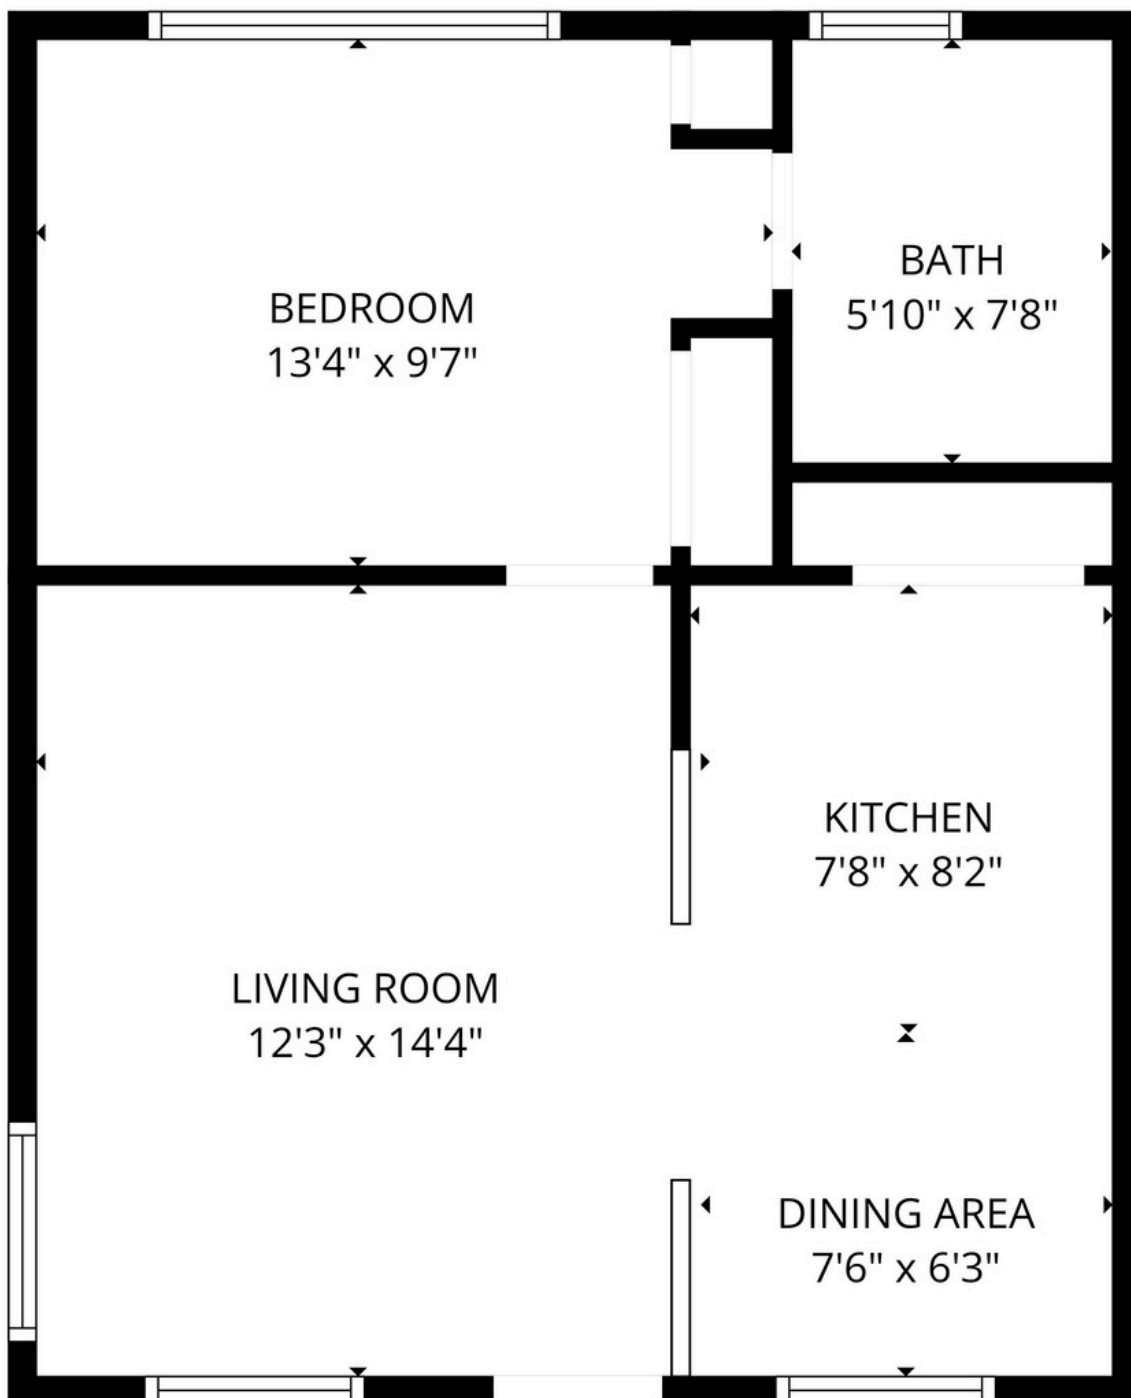

310 WEST MOUNTAIN VIEW AVE UNIT 3

FLOOR PLAN CREATED BY CUBICASA APP. MEASUREMENTS DEEMED HIGHLY RELIABLE BUT NOT GUARANTEED.

310 WEST MOUNTAIN VIEW AVE UNIT 4

FLOOR PLAN CREATED BY CUBICASA APP. MEASUREMENTS DEEMED HIGHLY RELIABLE BUT NOT GUARANTEED.

310 WEST MOUNTAIN VIEW AVE UNIT 5

FLOOR PLAN CREATED BY CUBICASA APP. MEASUREMENTS DEEMED HIGHLY RELIABLE BUT NOT GUARANTEED.

FLOOR PLAN CREATED BY CUBICASA APP. MEASUREMENTS DEEMED HIGHLY RELIABLE BUT NOT GUARANTEED.

310 WEST MOUNTAIN VIEW AVE UNIT 6

FLOOR PLAN CREATED BY CUBICASA APP. MEASUREMENTS DEEMED HIGHLY RELIABLE BUT NOT GUARANTEED.

310 WEST MOUNTAIN VIEW AVE UNIT 7

310 WEST MOUNTAIN VIEW AVE UNIT A

FLOOR PLAN CREATED BY CUBICASA APP. MEASUREMENTS DEEMED HIGHLY RELIABLE BUT NOT GUARANTEED.

310 WEST MOUNTAIN VIEW AVE UNIT B

FLOOR PLAN CREATED BY CUBICASA APP. MEASUREMENTS DEEMED HIGHLY RELIABLE BUT NOT GUARANTEED.

310 WEST MOUNTAIN VIEW AVE UNIT D

FLOOR PLAN CREATED BY CUBICASA APP. MEASUREMENTS DEEMED HIGHLY RELIABLE BUT NOT GUARANTEED.