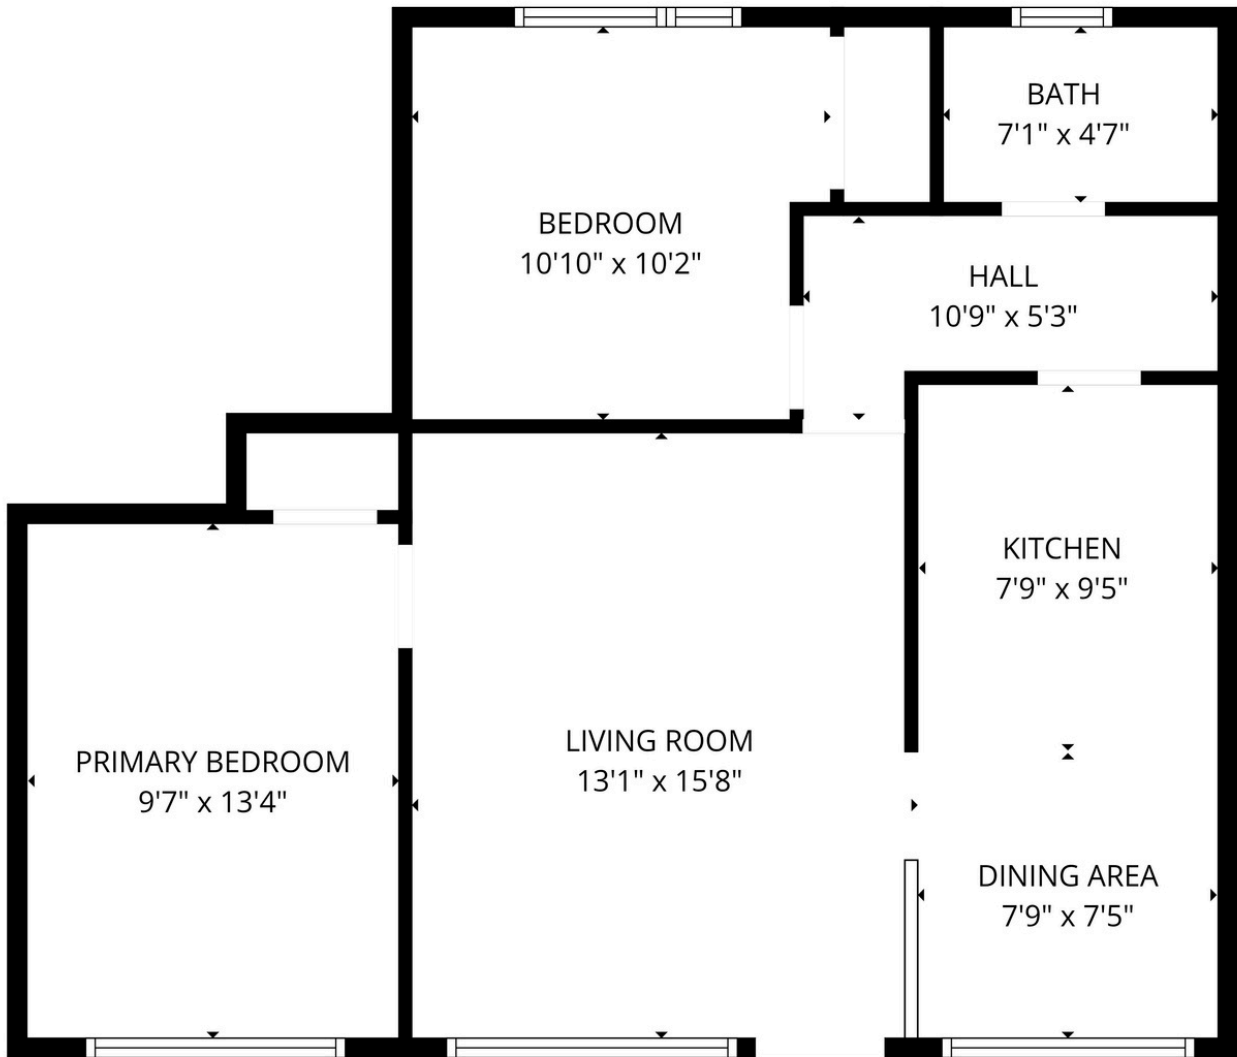

310 WEST MOUNTAIN VIEW AVE UNIT 1

FLOOR PLAN CREATED BY CUBICASA APP. MEASUREMENTS DEEMED HIGHLY RELIABLE BUT NOT GUARANTEED.

310 WEST MOUNTAIN VIEW AVE UNIT 2

FLOOR PLAN CREATED BY CUBICASA APP. MEASUREMENTS DEEMED HIGHLY RELIABLE BUT NOT GUARANTEED.

310 WEST MOUNTAIN VIEW AVE UNIT 3

FLOOR PLAN CREATED BY CUBICASA APP. MEASUREMENTS DEEMED HIGHLY RELIABLE BUT NOT GUARANTEED.

310 WEST MOUNTAIN VIEW AVE UNIT 4

FLOOR PLAN CREATED BY CUBICASA APP. MEASUREMENTS DEEMED HIGHLY RELIABLE BUT NOT GUARANTEED.

310 WEST MOUNTAIN VIEW AVE UNIT 5

FLOOR PLAN CREATED BY CUBICASA APP. MEASUREMENTS DEEMED HIGHLY RELIABLE BUT NOT GUARANTEED.

FLOOR PLAN CREATED BY CUBICASA APP. MEASUREMENTS DEEMED HIGHLY RELIABLE BUT NOT GUARANTEED.

310 WEST MOUNTAIN VIEW AVE UNIT 6

FLOOR PLAN CREATED BY CUBICASA APP. MEASUREMENTS DEEMED HIGHLY RELIABLE BUT NOT GUARANTEED.

310 WEST MOUNTAIN VIEW AVE UNIT 7

310 WEST MOUNTAIN VIEW AVE UNIT A

FLOOR PLAN CREATED BY CUBICASA APP. MEASUREMENTS DEEMED HIGHLY RELIABLE BUT NOT GUARANTEED.