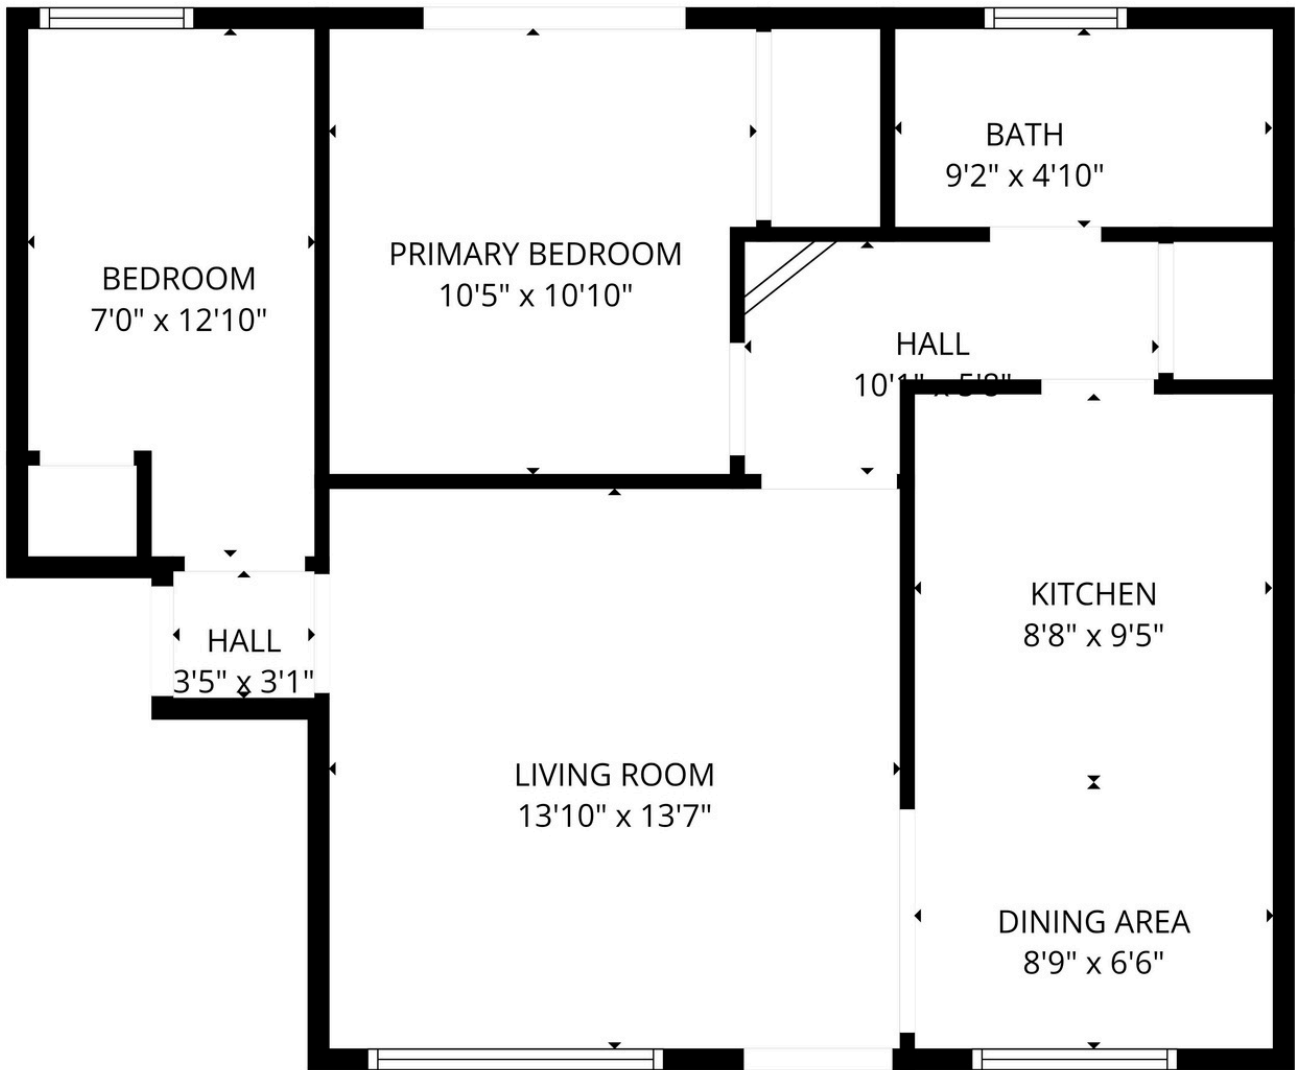

310 WEST MOUNTAIN VIEW AVE UNIT 1

FLOOR PLAN CREATED BY CUBICASA APP. MEASUREMENTS DEEMED HIGHLY RELIABLE BUT NOT GUARANTEED.

310 WEST MOUNTAIN VIEW AVE UNIT 2

FLOOR PLAN CREATED BY CUBICASA APP. MEASUREMENTS DEEMED HIGHLY RELIABLE BUT NOT GUARANTEED.

310 WEST MOUNTAIN VIEW AVE UNIT 3

FLOOR PLAN CREATED BY CUBICASA APP. MEASUREMENTS DEEMED HIGHLY RELIABLE BUT NOT GUARANTEED.

310 WEST MOUNTAIN VIEW AVE UNIT 4

FLOOR PLAN CREATED BY CUBICASA APP. MEASUREMENTS DEEMED HIGHLY RELIABLE BUT NOT GUARANTEED.

310 WEST MOUNTAIN VIEW AVE UNIT 5

FLOOR PLAN CREATED BY CUBICASA APP. MEASUREMENTS DEEMED HIGHLY RELIABLE BUT NOT GUARANTEED.

FLOOR PLAN CREATED BY CUBICASA APP. MEASUREMENTS DEEMED HIGHLY RELIABLE BUT NOT GUARANTEED.

310 WEST MOUNTAIN VIEW AVE UNIT 6

FLOOR PLAN CREATED BY CUBICASA APP. MEASUREMENTS DEEMED HIGHLY RELIABLE BUT NOT GUARANTEED.

310 WEST MOUNTAIN VIEW AVE UNIT 7

310 WEST MOUNTAIN VIEW AVE UNIT A

FLOOR PLAN CREATED BY CUBICASA APP. MEASUREMENTS DEEMED HIGHLY RELIABLE BUT NOT GUARANTEED.