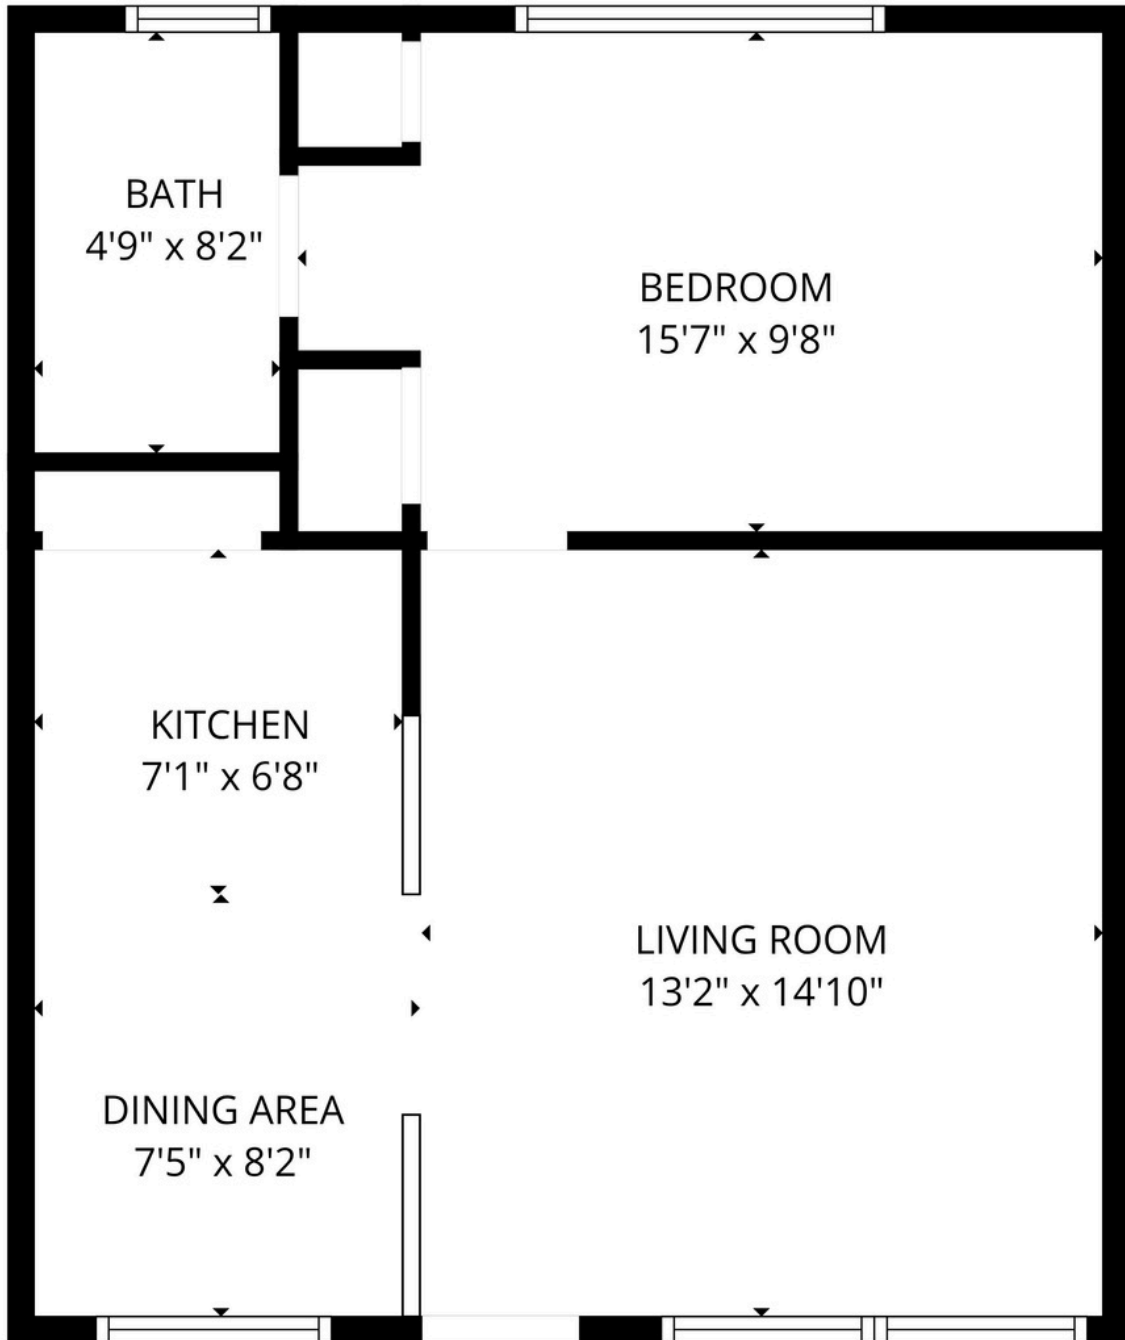

310 WEST MOUNTAIN VIEW AVE UNIT 1

FLOOR PLAN CREATED BY CUBICASA APP. MEASUREMENTS DEEMED HIGHLY RELIABLE BUT NOT GUARANTEED.

310 WEST MOUNTAIN VIEW AVE UNIT 2

FLOOR PLAN CREATED BY CUBICASA APP. MEASUREMENTS DEEMED HIGHLY RELIABLE BUT NOT GUARANTEED.

310 WEST MOUNTAIN VIEW AVE UNIT 3

FLOOR PLAN CREATED BY CUBICASA APP. MEASUREMENTS DEEMED HIGHLY RELIABLE BUT NOT GUARANTEED.

310 WEST MOUNTAIN VIEW AVE UNIT 4

FLOOR PLAN CREATED BY CUBICASA APP. MEASUREMENTS DEEMED HIGHLY RELIABLE BUT NOT GUARANTEED.

310 WEST MOUNTAIN VIEW AVE UNIT 5

FLOOR PLAN CREATED BY CUBICASA APP. MEASUREMENTS DEEMED HIGHLY RELIABLE BUT NOT GUARANTEED.

FLOOR PLAN CREATED BY CUBICASA APP. MEASUREMENTS DEEMED HIGHLY RELIABLE BUT NOT GUARANTEED.

310 WEST MOUNTAIN VIEW AVE UNIT 6

FLOOR PLAN CREATED BY CUBICASA APP. MEASUREMENTS DEEMED HIGHLY RELIABLE BUT NOT GUARANTEED.

310 WEST MOUNTAIN VIEW AVE UNIT 7

310 WEST MOUNTAIN VIEW AVE UNIT A

FLOOR PLAN CREATED BY CUBICASA APP. MEASUREMENTS DEEMED HIGHLY RELIABLE BUT NOT GUARANTEED.