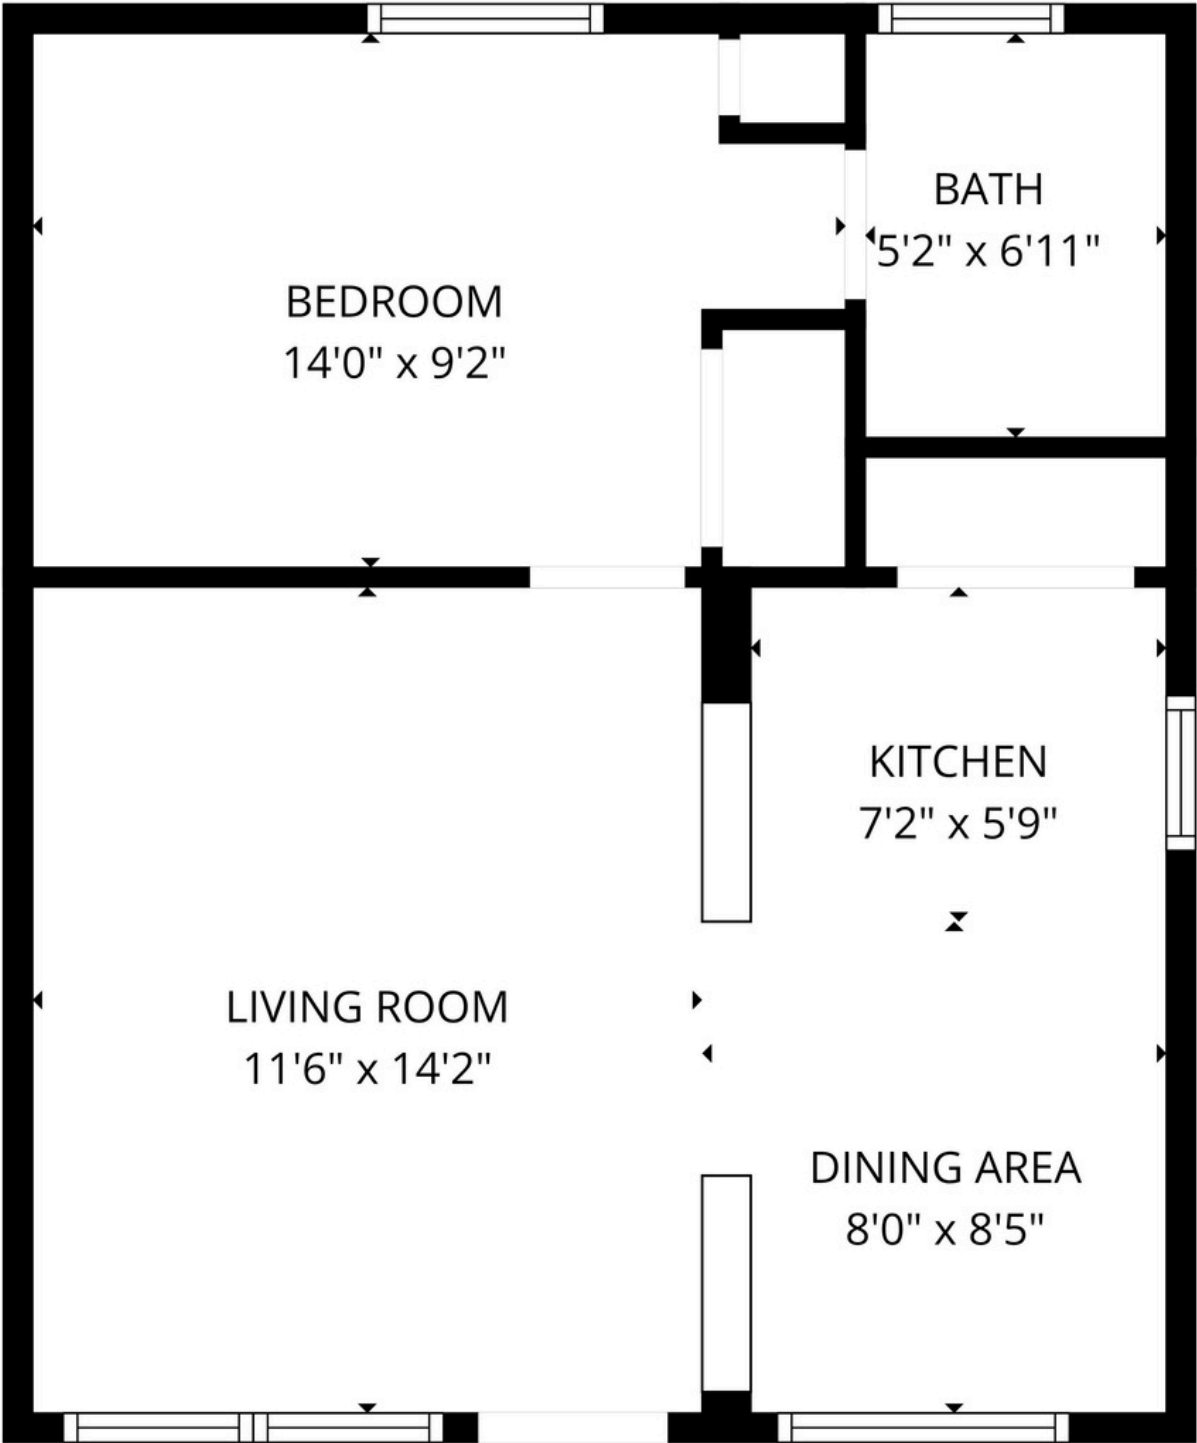

310 WEST MOUNTAIN VIEW AVE UNIT 1

FLOOR PLAN CREATED BY CUBICASA APP. MEASUREMENTS DEEMED HIGHLY RELIABLE BUT NOT GUARANTEED.

310 WEST MOUNTAIN VIEW AVE UNIT 2

FLOOR PLAN CREATED BY CUBICASA APP. MEASUREMENTS DEEMED HIGHLY RELIABLE BUT NOT GUARANTEED.

310 WEST MOUNTAIN VIEW AVE UNIT 6

FLOOR PLAN CREATED BY CUBICASA APP. MEASUREMENTS DEEMED HIGHLY RELIABLE BUT NOT GUARANTEED.

310 WEST MOUNTAIN VIEW AVE UNIT 7

310 WEST MOUNTAIN VIEW AVE UNIT A

FLOOR PLAN CREATED BY CUBICASA APP. MEASUREMENTS DEEMED HIGHLY RELIABLE BUT NOT GUARANTEED.

310 WEST MOUNTAIN VIEW AVE UNIT B

FLOOR PLAN CREATED BY CUBICASA APP. MEASUREMENTS DEEMED HIGHLY RELIABLE BUT NOT GUARANTEED.

310 WEST MOUNTAIN VIEW AVE UNIT D

FLOOR PLAN CREATED BY CUBICASA APP. MEASUREMENTS DEEMED HIGHLY RELIABLE BUT NOT GUARANTEED.

310 WEST MOUNTAIN VIEW AVE UNIT E

FLOOR PLAN CREATED BY CUBICASA APP. MEASUREMENTS DEEMED HIGHLY RELIABLE BUT NOT GUARANTEED.

310 WEST MOUNTAIN VIEW AVE UNIT F

FLOOR PLAN CREATED BY CUBICASA APP. MEASUREMENTS DEEMED HIGHLY RELIABLE BUT NOT GUARANTEED.