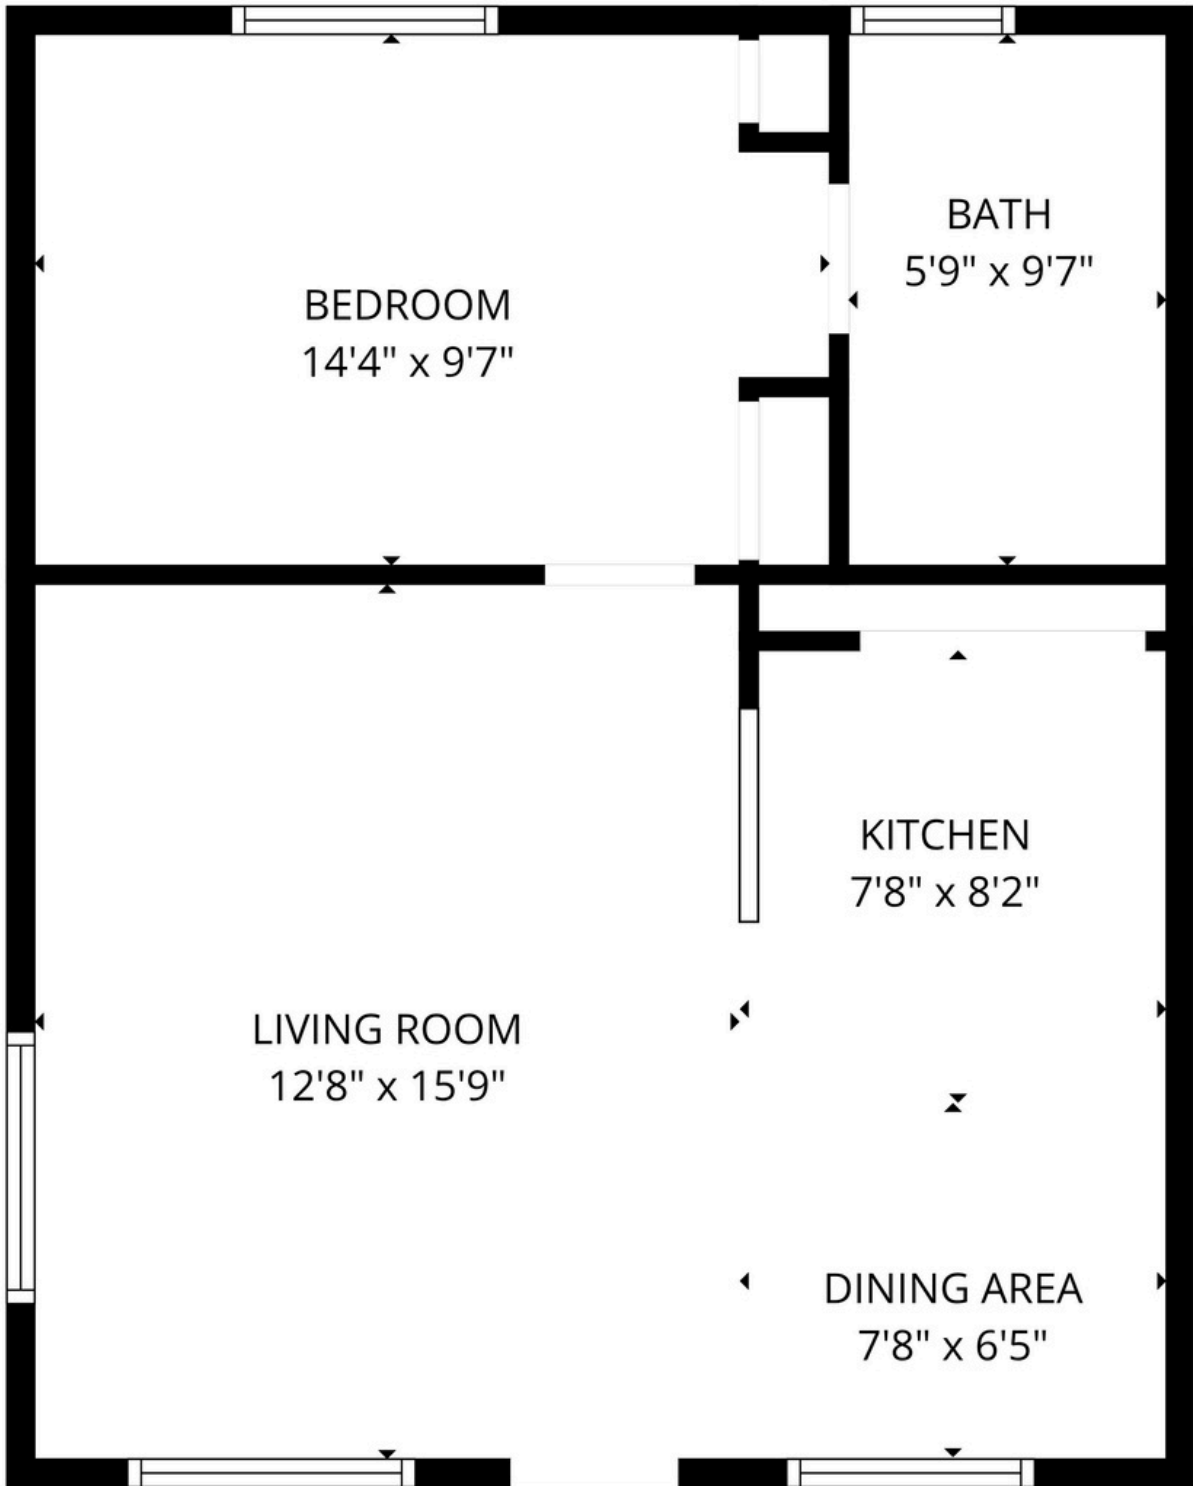

310 WEST MOUNTAIN VIEW AVE UNIT 1

FLOOR PLAN CREATED BY CUBICASA APP. MEASUREMENTS DEEMED HIGHLY RELIABLE BUT NOT GUARANTEED.

310 WEST MOUNTAIN VIEW AVE UNIT 2

FLOOR PLAN CREATED BY CUBICASA APP. MEASUREMENTS DEEMED HIGHLY RELIABLE BUT NOT GUARANTEED.

310 WEST MOUNTAIN VIEW AVE UNIT 5

FLOOR PLAN CREATED BY CUBICASA APP. MEASUREMENTS DEEMED HIGHLY RELIABLE BUT NOT GUARANTEED.

FLOOR PLAN CREATED BY CUBICASA APP. MEASUREMENTS DEEMED HIGHLY RELIABLE BUT NOT GUARANTEED.

310 WEST MOUNTAIN VIEW AVE UNIT 6

FLOOR PLAN CREATED BY CUBICASA APP. MEASUREMENTS DEEMED HIGHLY RELIABLE BUT NOT GUARANTEED.

310 WEST MOUNTAIN VIEW AVE UNIT 7

310 WEST MOUNTAIN VIEW AVE UNIT A

FLOOR PLAN CREATED BY CUBICASA APP. MEASUREMENTS DEEMED HIGHLY RELIABLE BUT NOT GUARANTEED.

310 WEST MOUNTAIN VIEW AVE UNIT B

FLOOR PLAN CREATED BY CUBICASA APP. MEASUREMENTS DEEMED HIGHLY RELIABLE BUT NOT GUARANTEED.

310 WEST MOUNTAIN VIEW AVE UNIT D

FLOOR PLAN CREATED BY CUBICASA APP. MEASUREMENTS DEEMED HIGHLY RELIABLE BUT NOT GUARANTEED.