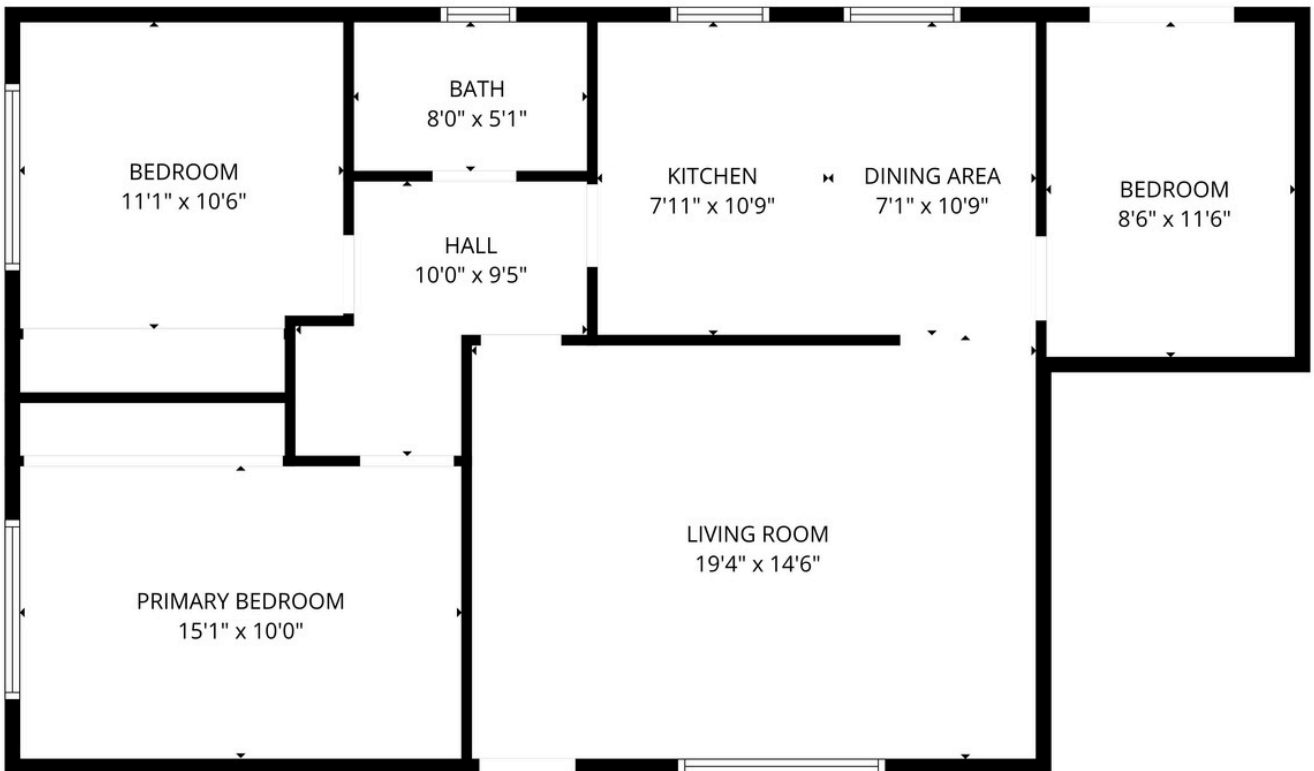

310 WEST MOUNTAIN VIEW AVE UNIT 1

FLOOR PLAN CREATED BY CUBICASA APP. MEASUREMENTS DEEMED HIGHLY RELIABLE BUT NOT GUARANTEED.

310 WEST MOUNTAIN VIEW AVE UNIT 2

FLOOR PLAN CREATED BY CUBICASA APP. MEASUREMENTS DEEMED HIGHLY RELIABLE BUT NOT GUARANTEED.

310 WEST MOUNTAIN VIEW AVE UNIT 3

FLOOR PLAN CREATED BY CUBICASA APP. MEASUREMENTS DEEMED HIGHLY RELIABLE BUT NOT GUARANTEED.

310 WEST MOUNTAIN VIEW AVE UNIT 4

FLOOR PLAN CREATED BY CUBICASA APP. MEASUREMENTS DEEMED HIGHLY RELIABLE BUT NOT GUARANTEED.

310 WEST MOUNTAIN VIEW AVE UNIT 5

FLOOR PLAN CREATED BY CUBICASA APP. MEASUREMENTS DEEMED HIGHLY RELIABLE BUT NOT GUARANTEED.

FLOOR PLAN CREATED BY CUBICASA APP. MEASUREMENTS DEEMED HIGHLY RELIABLE BUT NOT GUARANTEED.

310 WEST MOUNTAIN VIEW AVE UNIT 6

FLOOR PLAN CREATED BY CUBICASA APP. MEASUREMENTS DEEMED HIGHLY RELIABLE BUT NOT GUARANTEED.

310 WEST MOUNTAIN VIEW AVE UNIT 7

310 WEST MOUNTAIN VIEW AVE UNIT A

FLOOR PLAN CREATED BY CUBICASA APP. MEASUREMENTS DEEMED HIGHLY RELIABLE BUT NOT GUARANTEED.