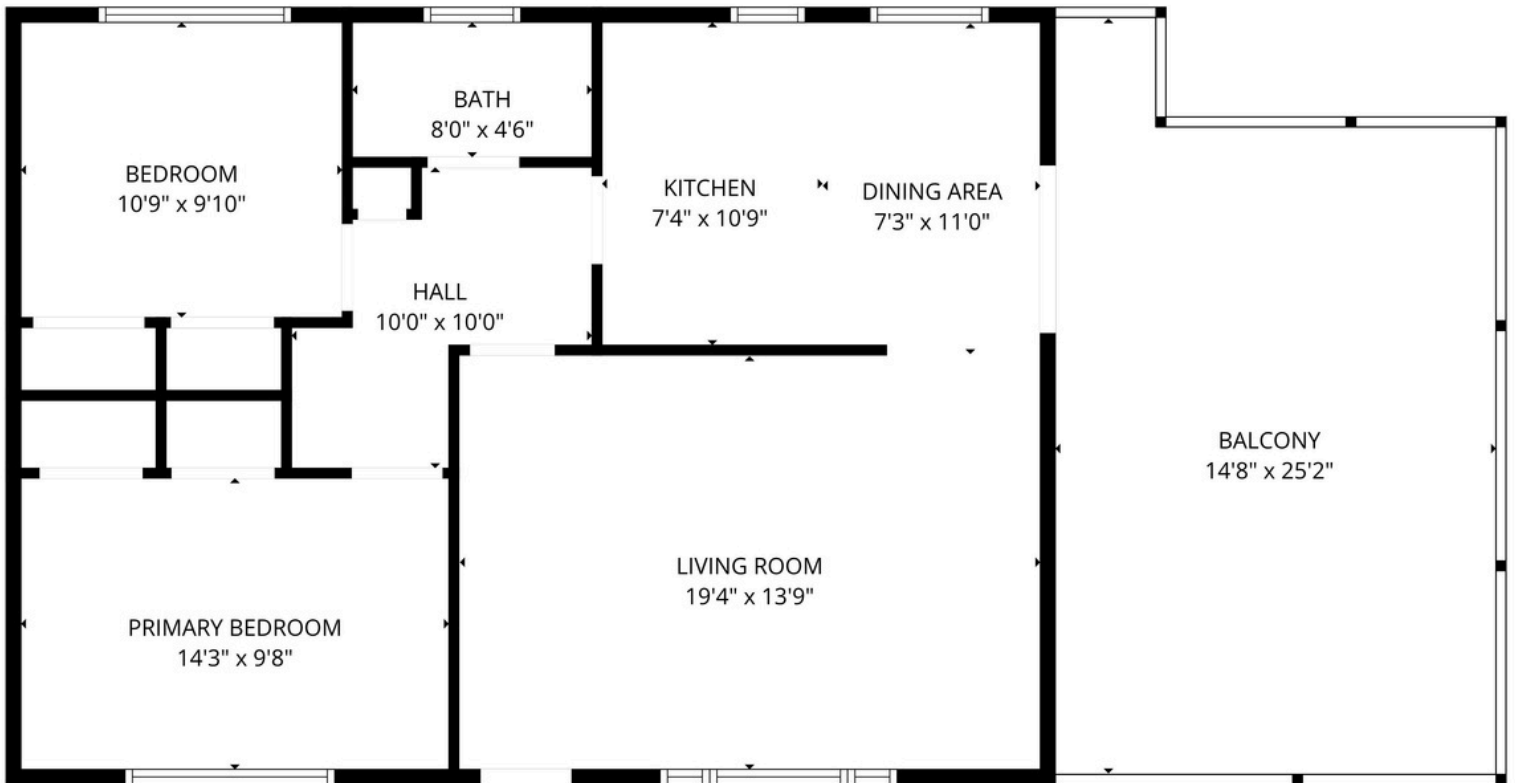

310 WEST MOUNTAIN VIEW AVE UNIT 1

FLOOR PLAN CREATED BY CUBICASA APP. MEASUREMENTS DEEMED HIGHLY RELIABLE BUT NOT GUARANTEED.

310 WEST MOUNTAIN VIEW AVE UNIT 2

FLOOR PLAN CREATED BY CUBICASA APP. MEASUREMENTS DEEMED HIGHLY RELIABLE BUT NOT GUARANTEED.

310 WEST MOUNTAIN VIEW AVE UNIT 3

FLOOR PLAN CREATED BY CUBICASA APP. MEASUREMENTS DEEMED HIGHLY RELIABLE BUT NOT GUARANTEED.

310 WEST MOUNTAIN VIEW AVE UNIT 4

FLOOR PLAN CREATED BY CUBICASA APP. MEASUREMENTS DEEMED HIGHLY RELIABLE BUT NOT GUARANTEED.

310 WEST MOUNTAIN VIEW AVE UNIT 5

FLOOR PLAN CREATED BY CUBICASA APP. MEASUREMENTS DEEMED HIGHLY RELIABLE BUT NOT GUARANTEED.

FLOOR PLAN CREATED BY CUBICASA APP. MEASUREMENTS DEEMED HIGHLY RELIABLE BUT NOT GUARANTEED.

310 WEST MOUNTAIN VIEW AVE UNIT 6

FLOOR PLAN CREATED BY CUBICASA APP. MEASUREMENTS DEEMED HIGHLY RELIABLE BUT NOT GUARANTEED.

310 WEST MOUNTAIN VIEW AVE UNIT 7

310 WEST MOUNTAIN VIEW AVE UNIT A

FLOOR PLAN CREATED BY CUBICASA APP. MEASUREMENTS DEEMED HIGHLY RELIABLE BUT NOT GUARANTEED.