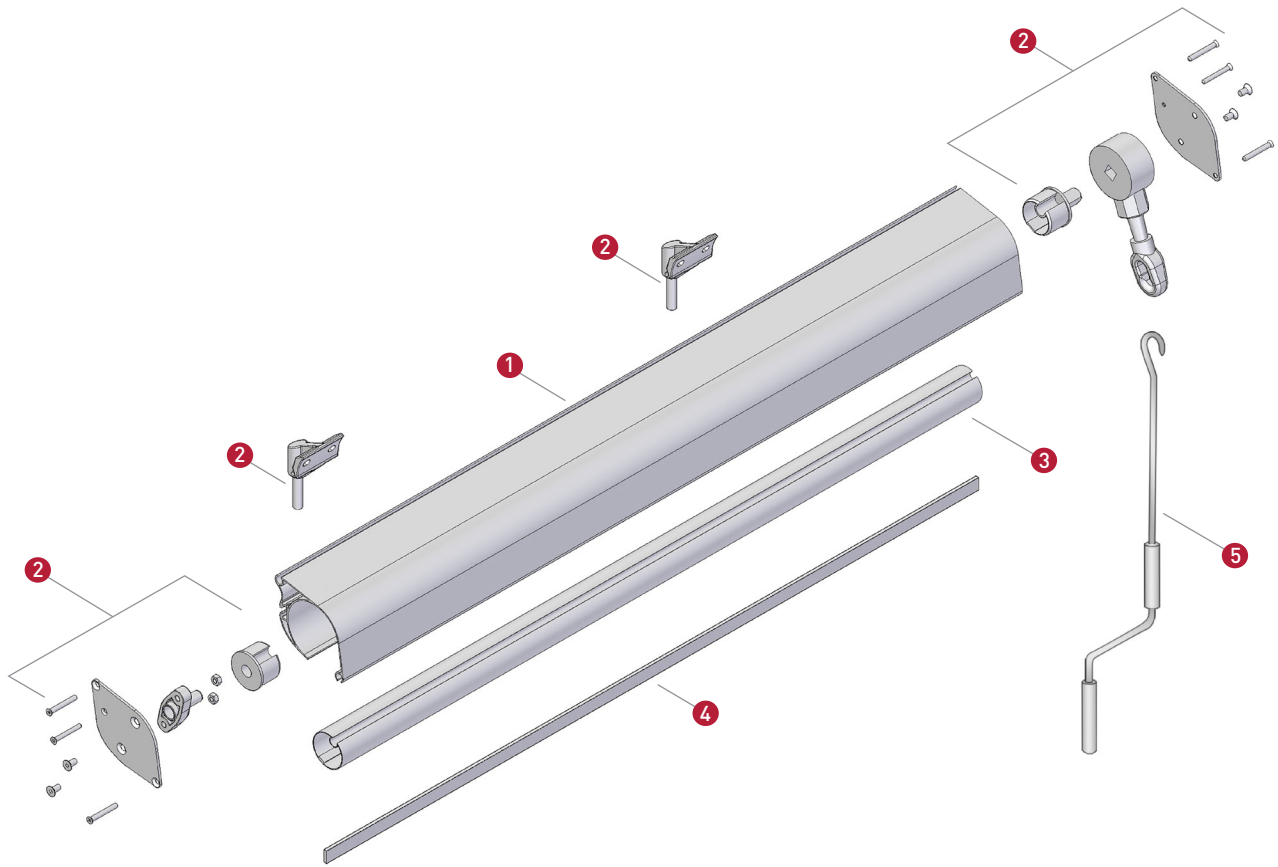

The load profile is designed to contain a roller tube.

APPLICATIONS

Retractable Awnings

Outdoor Use

OPERATION OPTIONS

Crank

FRONT SHADOW SYSTEM

TECHNICAL SHEET | FICHA TÉCNICA

TECHNICAL SPECS

Maximum Projection	10' 3.0 m up to 4 m of width 9' 2.75 m up to 5 m of width	Operation Option	Crank
Tube Diameter \emptyset	43 mm Iron tube with insert	Roll Up Capacity	6' 1.8 m

RECOMMENDED TUBES

1 1/2" | 43 mm

Iron Tube with Insert

0-140-07-90435

Length: 16.4'

FRONT SHADOW SYSTEM | MANUAL OPERATION

SCHEMATIC DIAGRAM | DESPIECE DEL SISTEMA

DEDUCTIONS

	A + P =	
Roller Tube		66 mm
Front Bar		6 mm

LEGEND | LEYENDA

NO.	DESCRIPTION	CODE	QTY	UNIT
1	Front Bar (Available in 16.4' 5 m)	0-140-07-24501	1	FT
2	Accessory Kit (Includes 1:3 Gear Box)	0-140-07-24551	1	SET
3	1/2" (43 mm) Iron Tube with Insert (Available in 16.4' 5 m)	0-140-07-90435	1	FT
4	Load Bar	0-140-07-24516	1	FT
5	Hand Crank Model Roma - White 3.2' 1.00 m (10), 4.0' 1.20 m (15), 5.0' 1.50 m (20), 5.5' 1.70 m (25), 6.5' 2.00 m (30), 7.2' 2.20 m (35), 8.2' 2.50 m (40)	0-140-07-730XX	1	EA