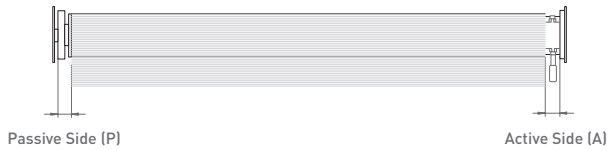

The load profile is designed to contain a roller tube.

APPLICATIONS

Retractable Awnings

Outdoor Use

OPERATION OPTIONS

Crank

FRONT SHADOW SYSTEM

TECHNICAL SHEET | FICHA TÉCNICA

1 1/2" | 43 mm

Iron Tube with Insert

0-140-07-90435

Length: 16.4'

FRONT SHADOW SYSTEM | MANUAL OPERATION

SCHEMATIC DIAGRAM | DESPIECE DEL SISTEMA

DEDUCTIONS

	A + P =	
Roller Tube		66 mm
Front Bar		6 mm

LEGEND | LEYENDA

NO.	DESCRIPTION	CODE	QTY	UNIT
1	Front Bar (Available in 16.4' 5 m)	0-140-07-24501	1	FT
2	Accessory Kit (Includes 1:3 Gear Box)	0-140-07-24551	1	SET
3	1/2" (43 mm) Iron Tube with Insert (Available in 16.4' 5 m)	0-140-07-90435	1	FT
4	Load Bar	0-140-07-24516	1	FT
5	Hand Crank Model Roma - White 3.2' 1.00 m (10), 4.0' 1.20 m (15), 5.0' 1.50 m (20), 5.5' 1.70 m (25), 6.5' 2.00 m (30), 7.2' 2.20 m (35), 8.2' 2.50 m (40)	0-140-07-730XX	1	EA