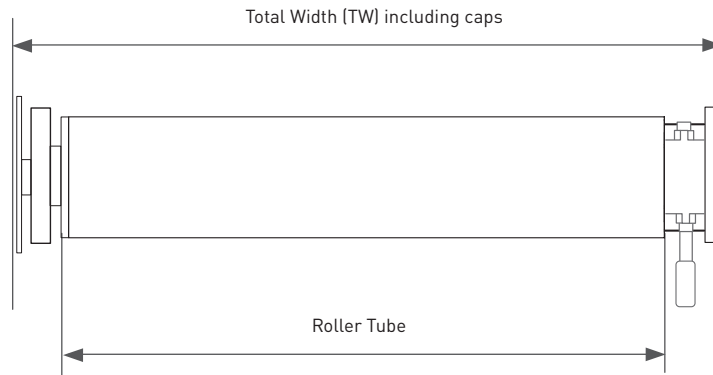

LEGEND | LEYENDA

NO.	DESCRIPTION	CODE	QTY	UNIT
1	Front Bar (Available in 16.4' 5 m)	0-140-07-24501	1	FT
2	Accessory Kit (Includes 1:3 Gear Box)	0-140-07-24551	1	SET
3	1/2" (43 mm) Iron Tube with Insert (Available in 16.4' 5 m)	0-140-07-90435	1	FT
4	Load Bar	0-140-07-24516	1	FT
5	Hand Crank Model Roma - White 3.2' 1.00 m (10), 4.0' 1.20 m (15), 5.0' 1.50 m (20), 5.5' 1.70 m (25), 6.5' 2.00 m (30), 7.2' 2.20 m (35), 8.2' 2.50 m (40)	0-140-07-730XX	1	EA

FRONT SHADOW SYSTEM

COMPATIBLE GEAR BOXES | MÁQUINAS COMPATIBLES

PICTURE	DESCRIPTION	RATIO	MAX. WEIGHT CAPACITY	GEAR BOX WEIGHT
	Awning Gear Box 1:7 Threaded - White 0-140-07-71120	1:7	91 kg	718 g

FRONT SHADOW SYSTEM

DEDUCTIONS | DEDUCCIONES

	GEAR BOX
Roller Tube	= TW - 66 mm
Front Bar	= TW - 6 mm

*TW = Total Width including caps

** This chart is provided as a reference for deduction calculation purposes. However, some variations are possible. Vertilux strongly recommends the validation of the specific deductions for every particular project.