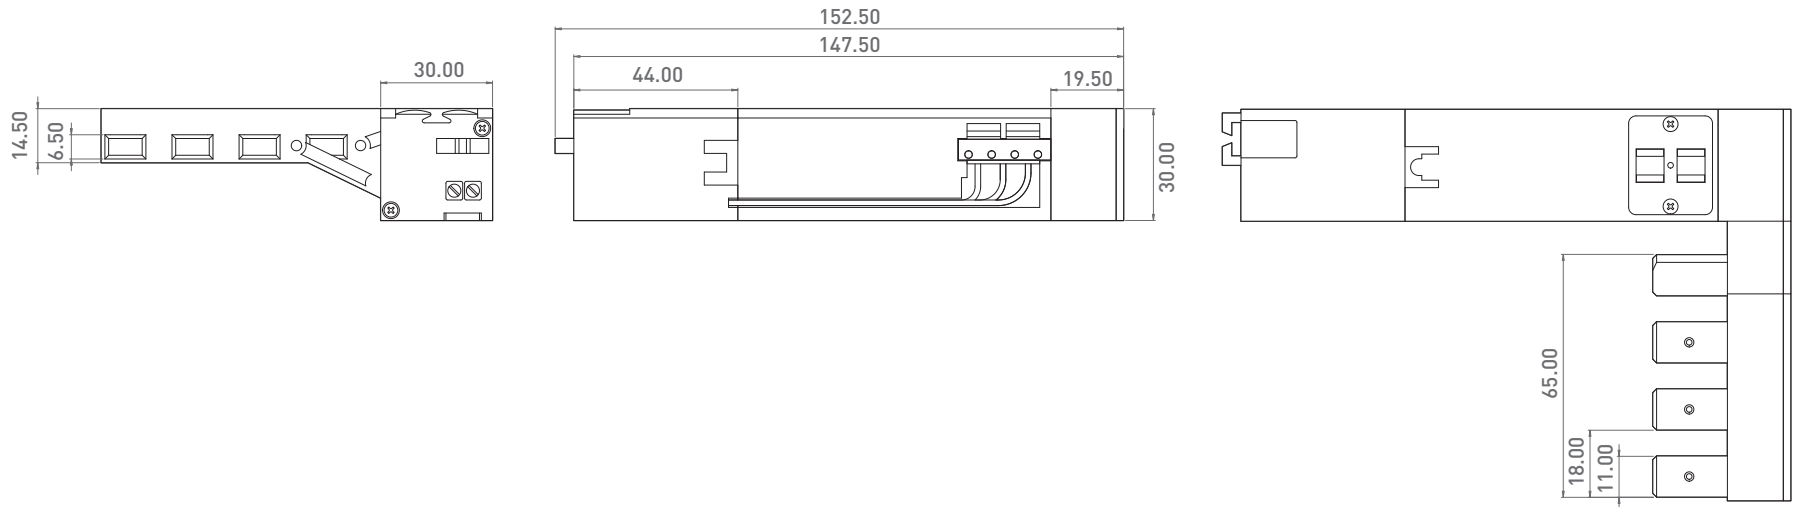

# VTi<sup>®</sup> CELTIC SLIDING PANEL MOTOR - 4 CHANNELS LEFT SIDE 6 Nm | 6-710-SP-00410

\*All measurements are reflected in millimeters. All technical specifications and measurements are based on average values and may deviate. Values are given for guidance, are not contractual and are subject to technical modifications. Returns will not be accepted due to minor variations of these values.