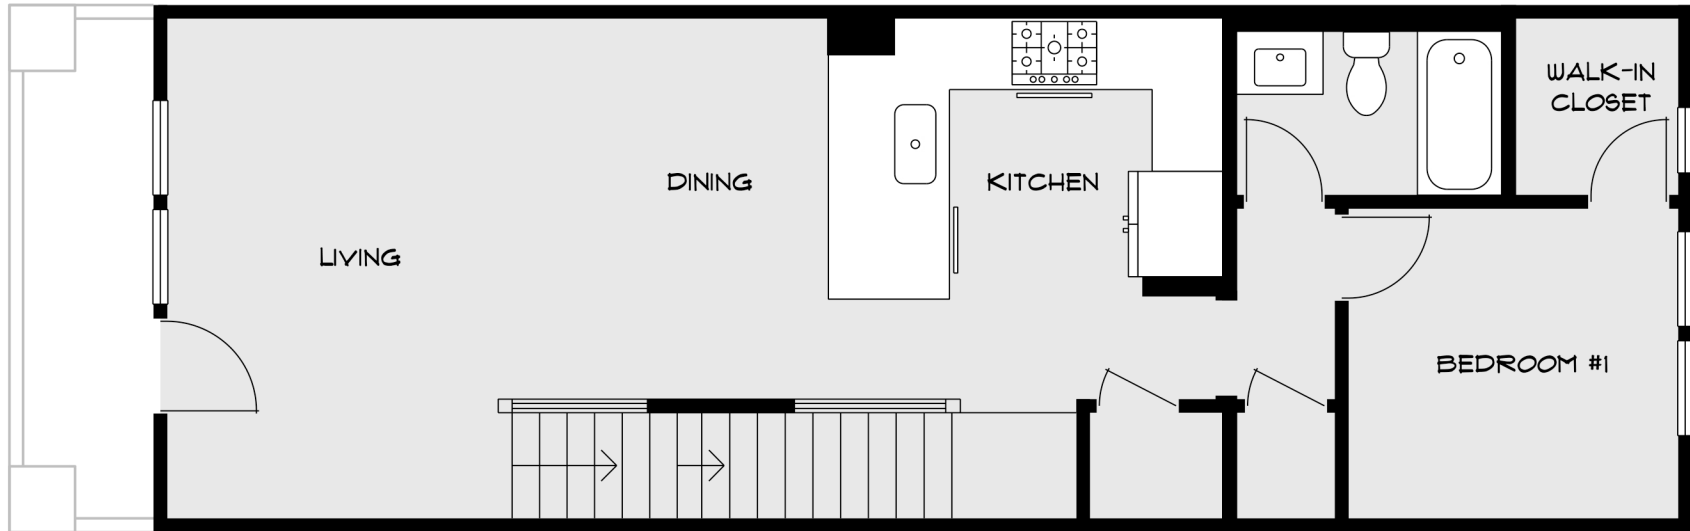

FLOOR 1

WALKINTOUR
walkintour.com

2882 Saratoga Drive, San Mateo, CA

For illustration purposes only

Alan Wang
Keller Williams Realty - Silicon Valley
Alan Wang Realty Group
2110 S. Bascom Avenue, Suite 101
Campbell, CA 95008
(408) 313-4352
alan@alanwangrealty.com
CalBRE 01380385