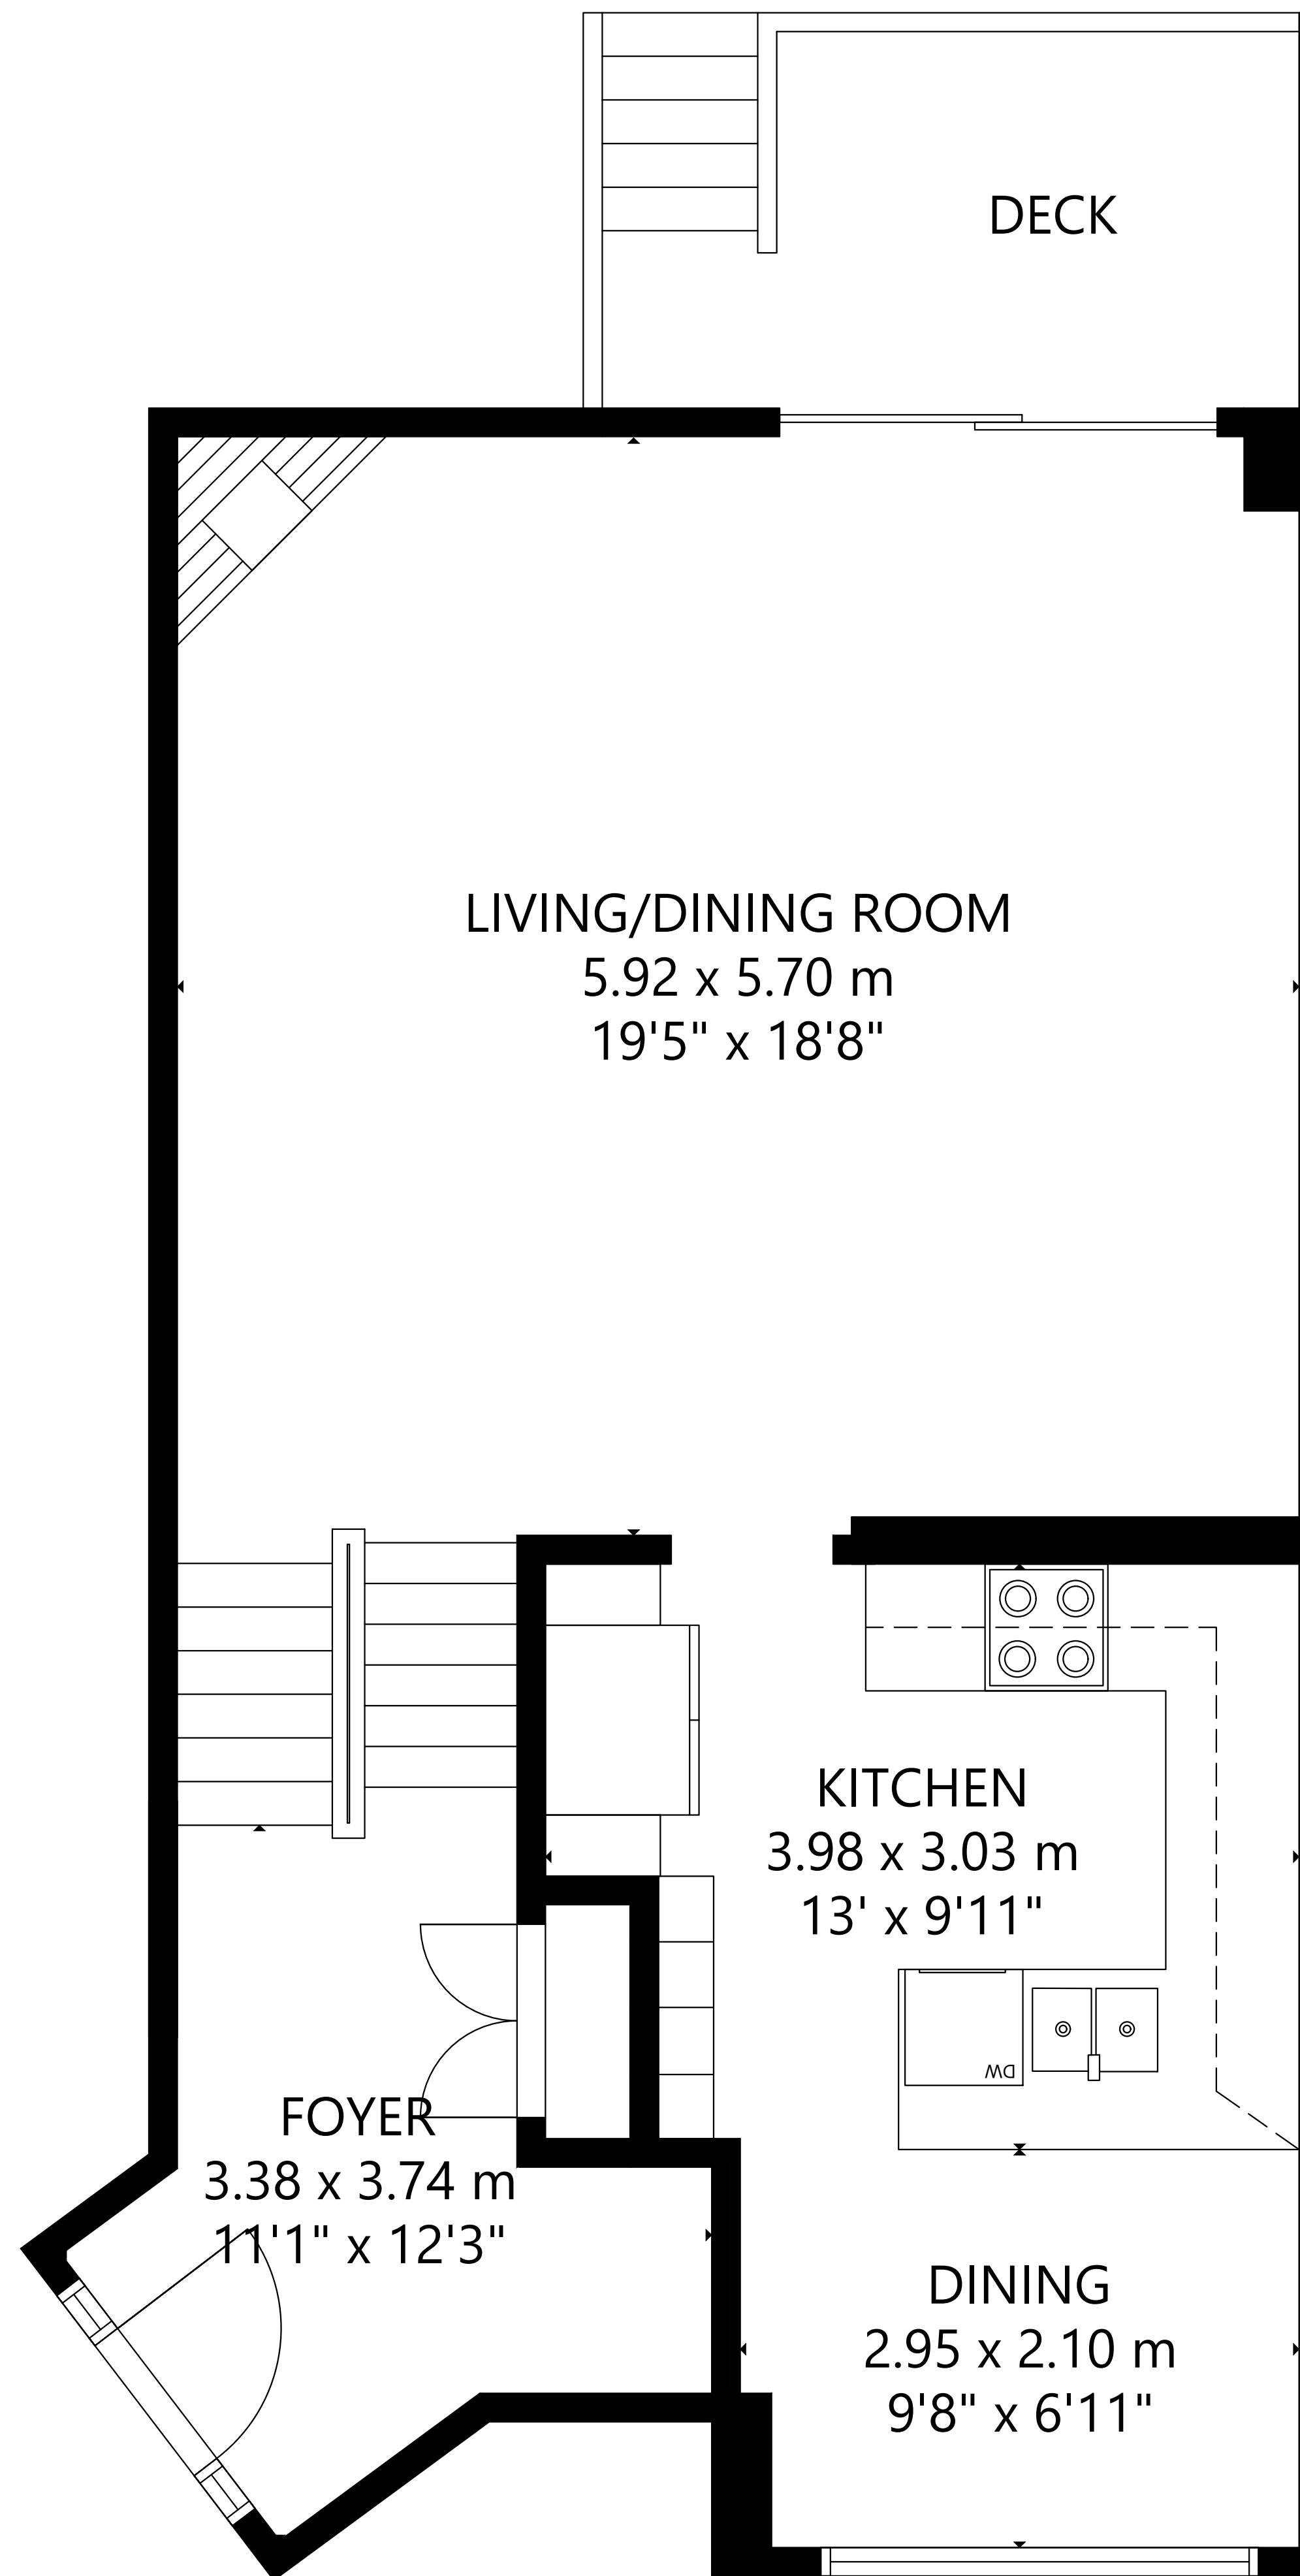

FLOOR 1

FLOOR 2

FLOOR 3

GROSS INTERNAL AREA
 TOTAL: 2,224 sq ft/ 207 m²
 FLOOR 1: 724 sq ft/ 67 m² FLOOR 2: 751 sq ft/ 70 m²
 FLOOR 3: 749 sq ft/ 70 m²
 SIZE AND DIMENSIONS ARE APPROXIMATE, ACTUAL MAY VARY.