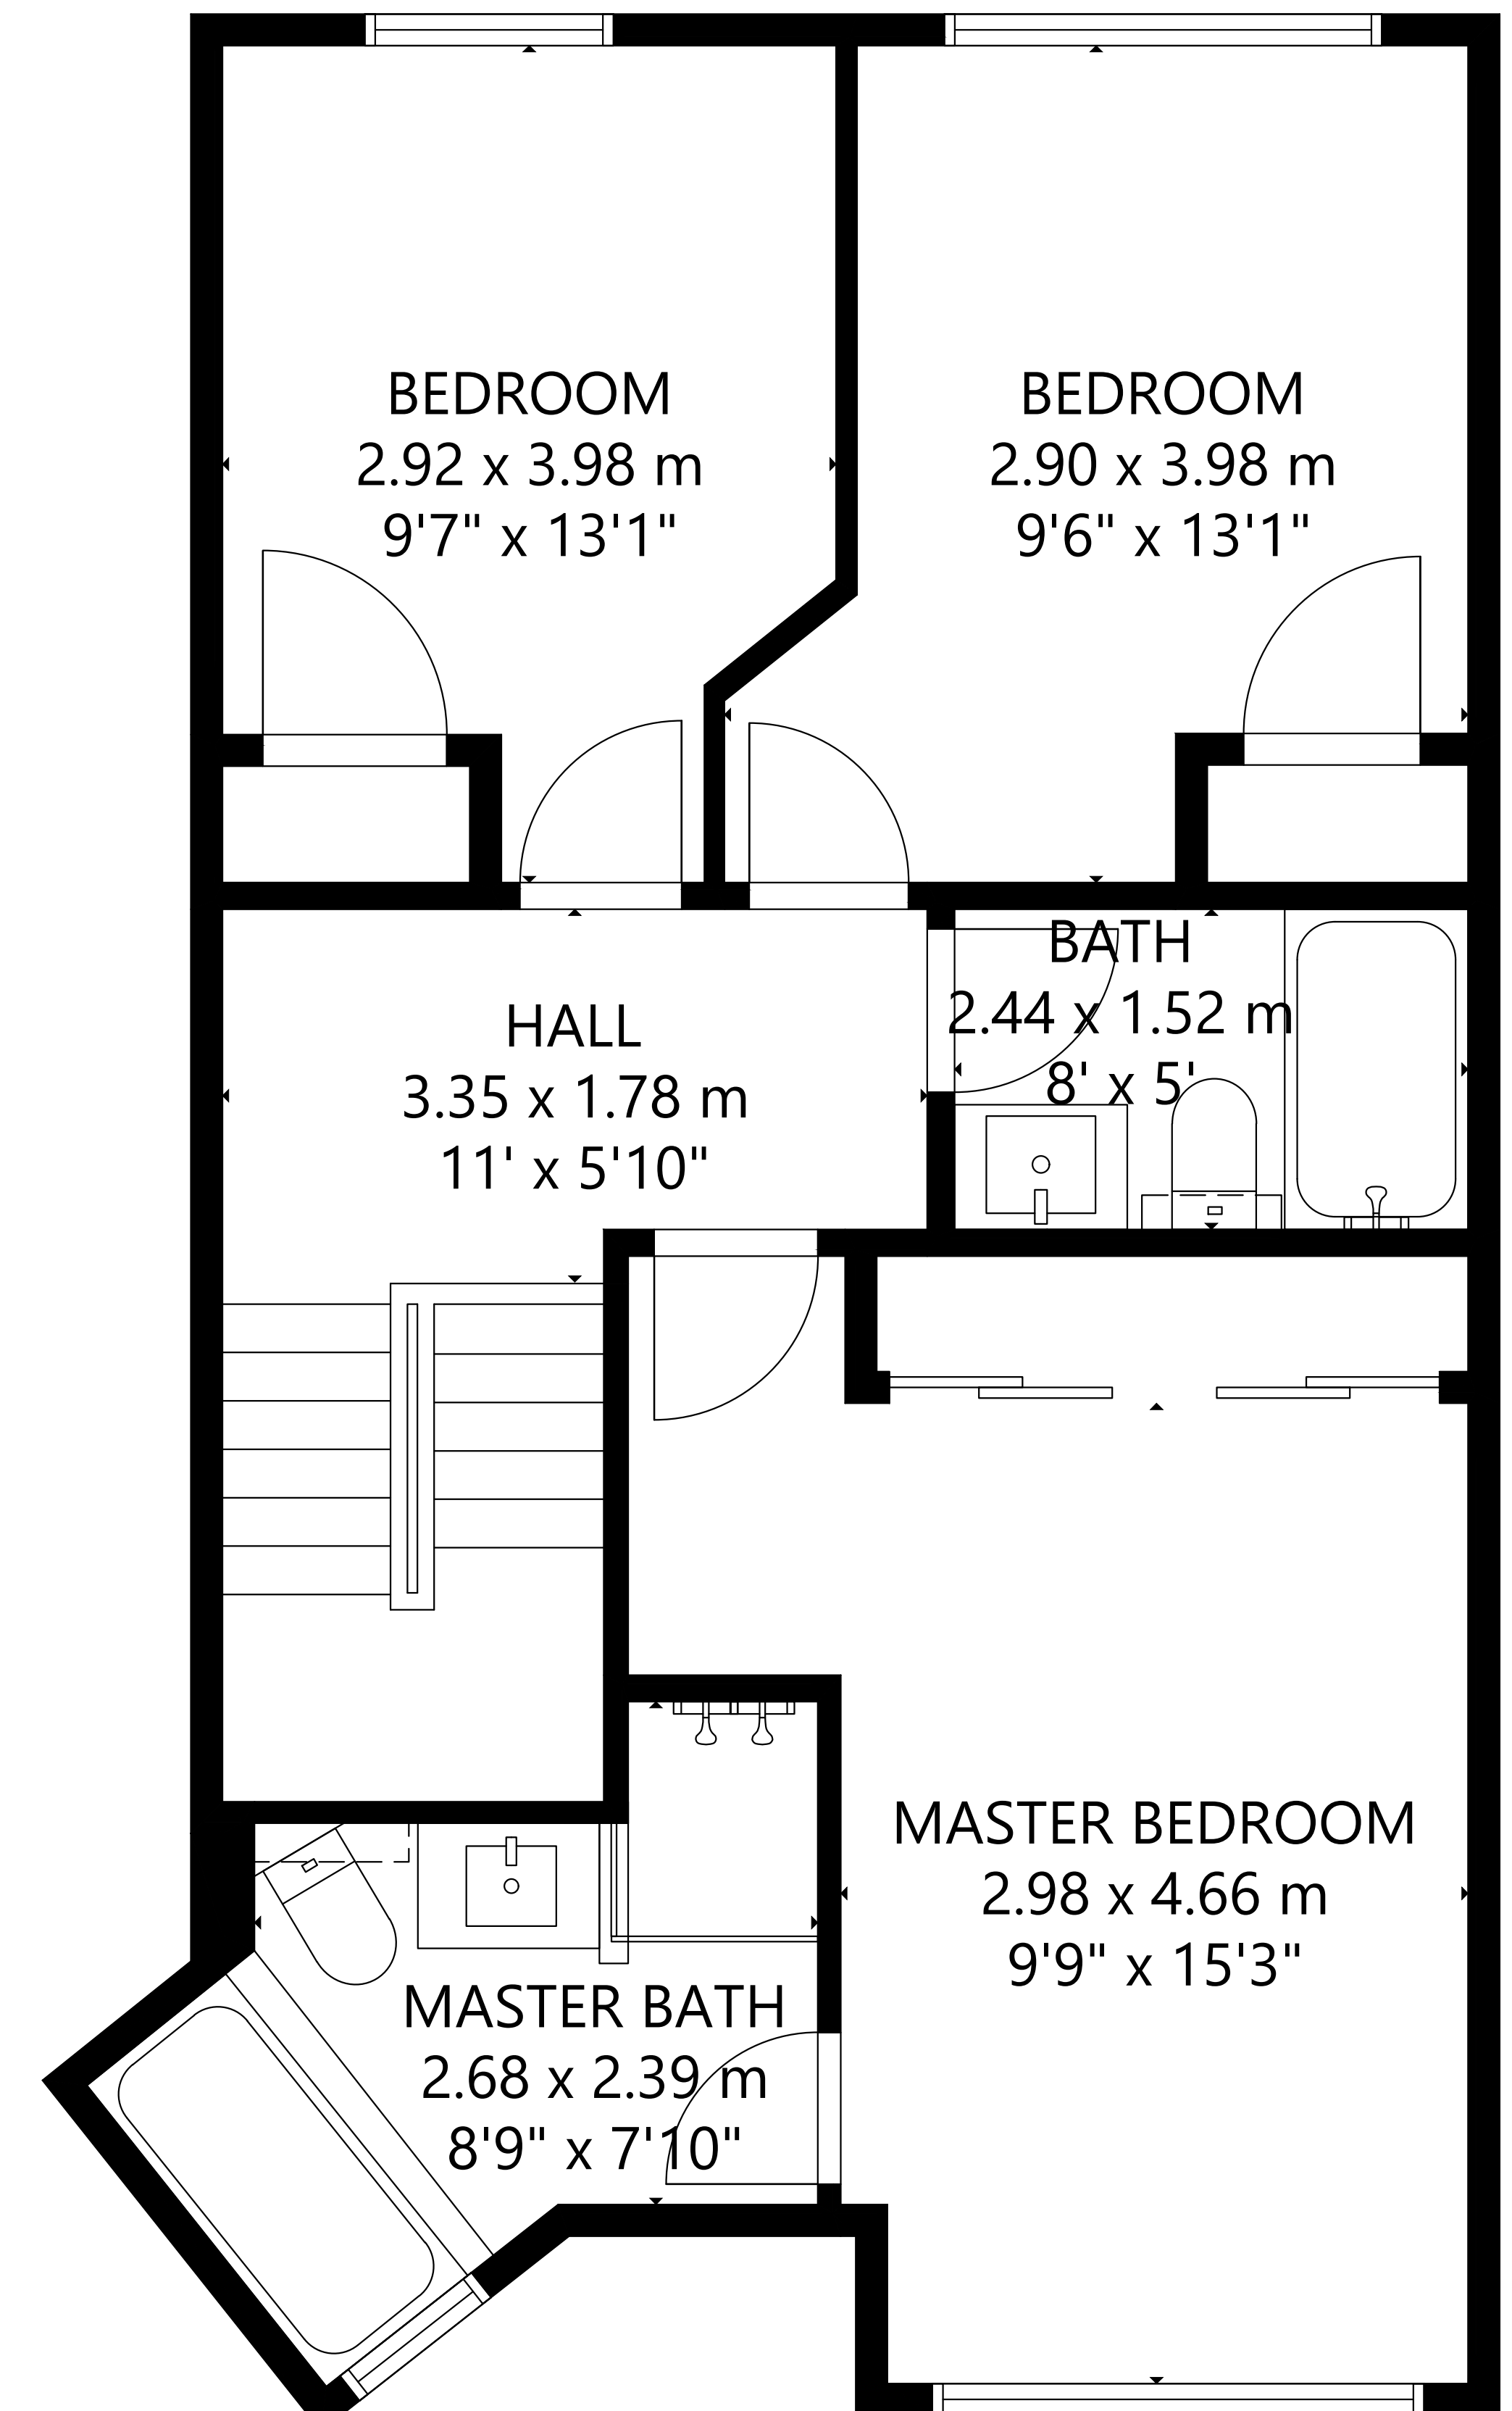

FLOOR 1

FLOOR 2

FLOOR 3

GROSS INTERNAL AREA
 TOTAL: 2,224 sq ft/ 207 m²
 FLOOR 1: 724 sq ft/ 67 m² FLOOR 2: 751 sq ft/ 70 m²
 FLOOR 3: 749 sq ft/ 70 m²
 SIZE AND DIMENSIONS ARE APPROXIMATE, ACTUAL MAY VARY.