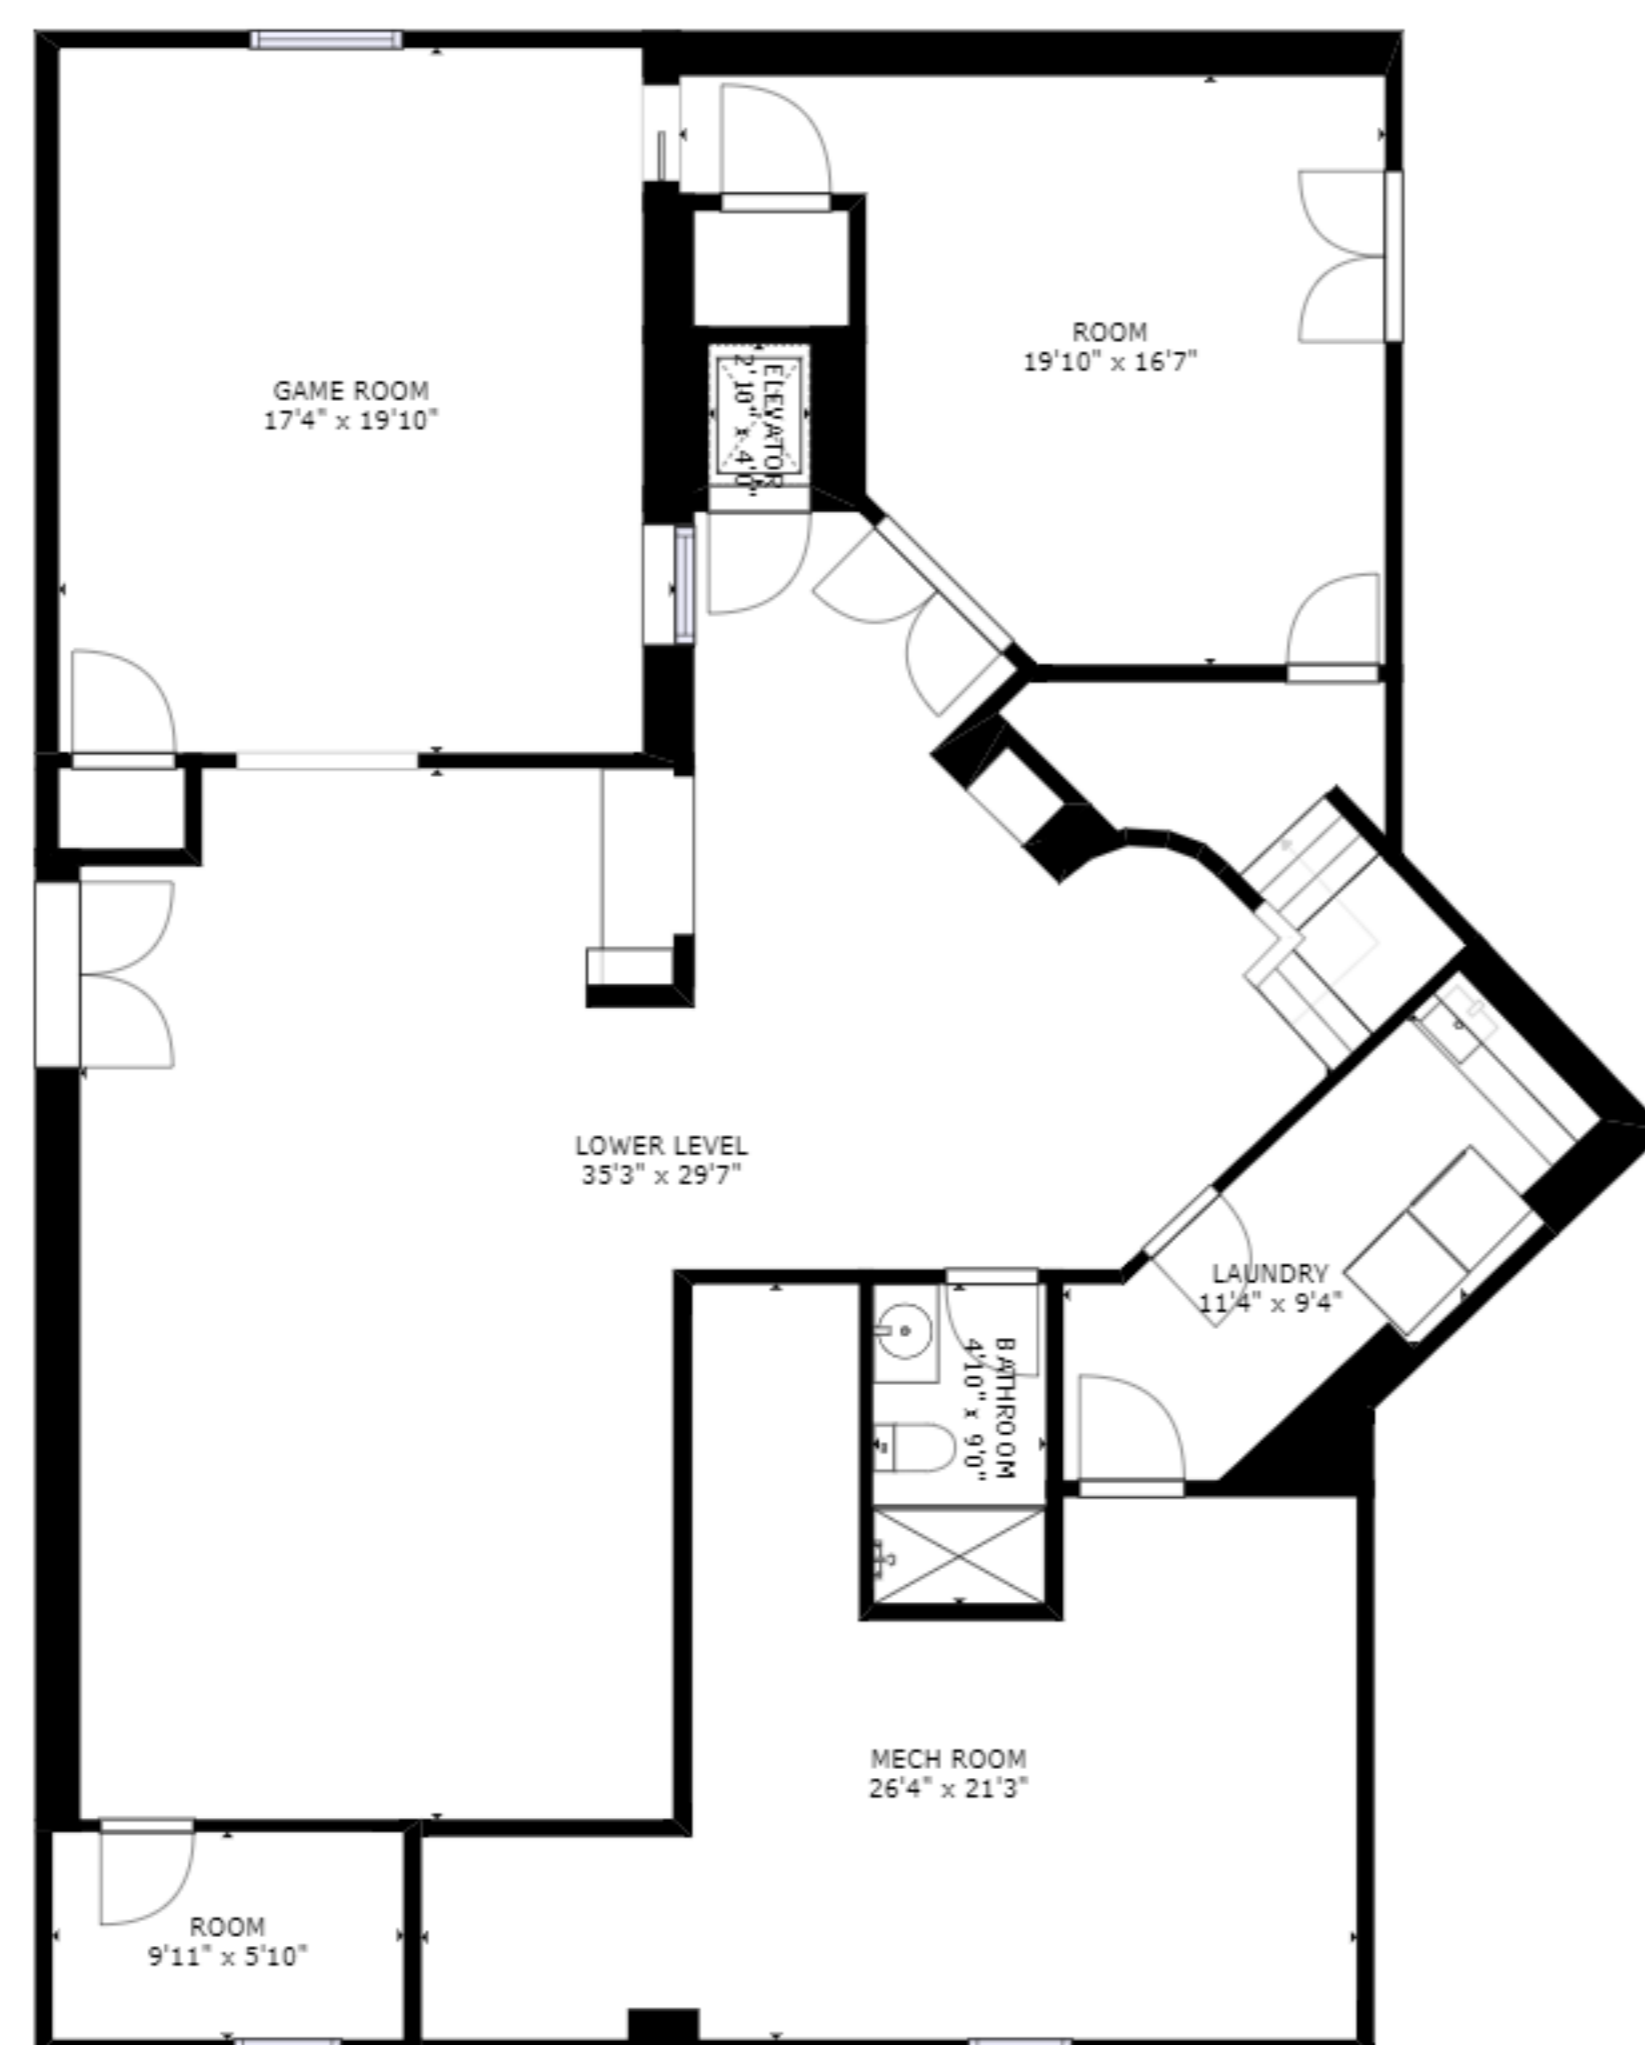

FLOOR 3

FLOOR 1

FLOOR 2

GROSS INTERNAL AREA
 FLOOR 1: 2089 sq. ft, FLOOR 2: 2320 sq. ft
 FLOOR 3: 2386 sq. ft, EXCLUDED AREAS:
 GARAGE: 597 sq. ft
 TOTAL: 6795 sq. ft

SIZES AND DIMENSIONS ARE APPROXIMATE, ACTUAL MAY VARY.