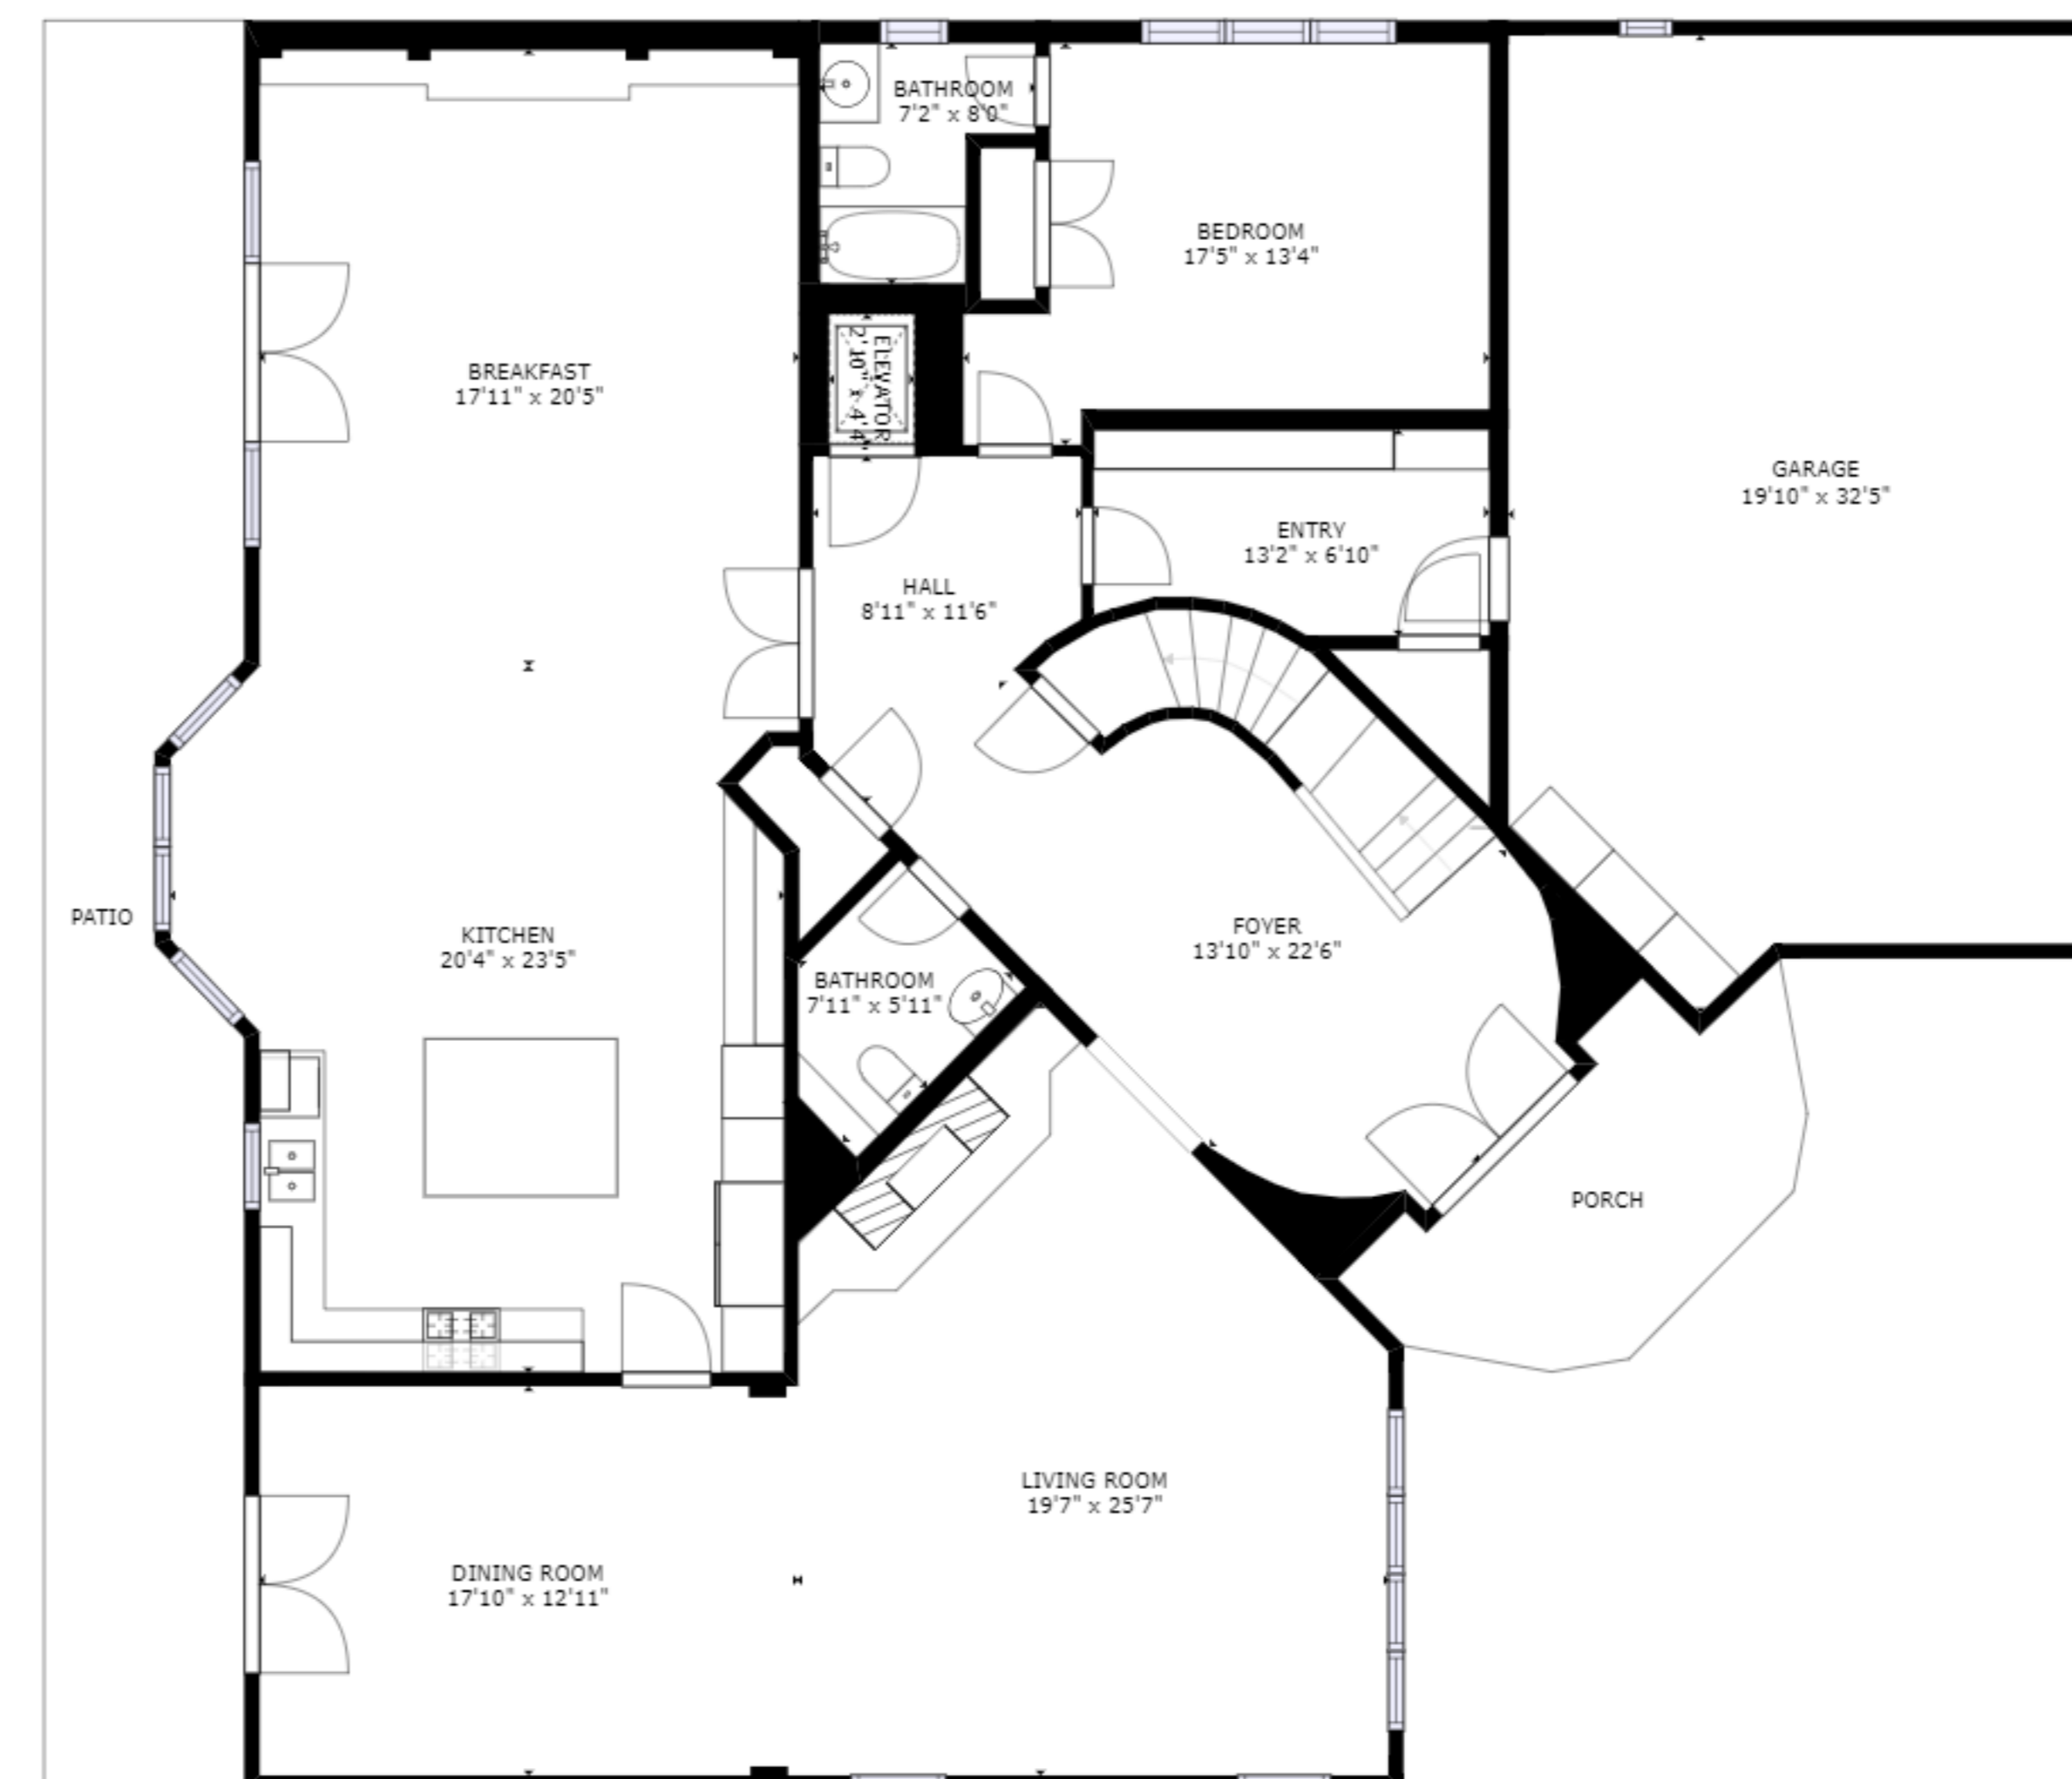

FLOOR 3

FLOOR 1

FLOOR 2

GROSS INTERNAL AREA
 FLOOR 1: 2089 sq. ft, FLOOR 2: 2320 sq. ft
 FLOOR 3: 2386 sq. ft, EXCLUDED AREAS:
 GARAGE: 597 sq. ft
 TOTAL: 6795 sq. ft

SIZES AND DIMENSIONS ARE APPROXIMATE, ACTUAL MAY VARY.