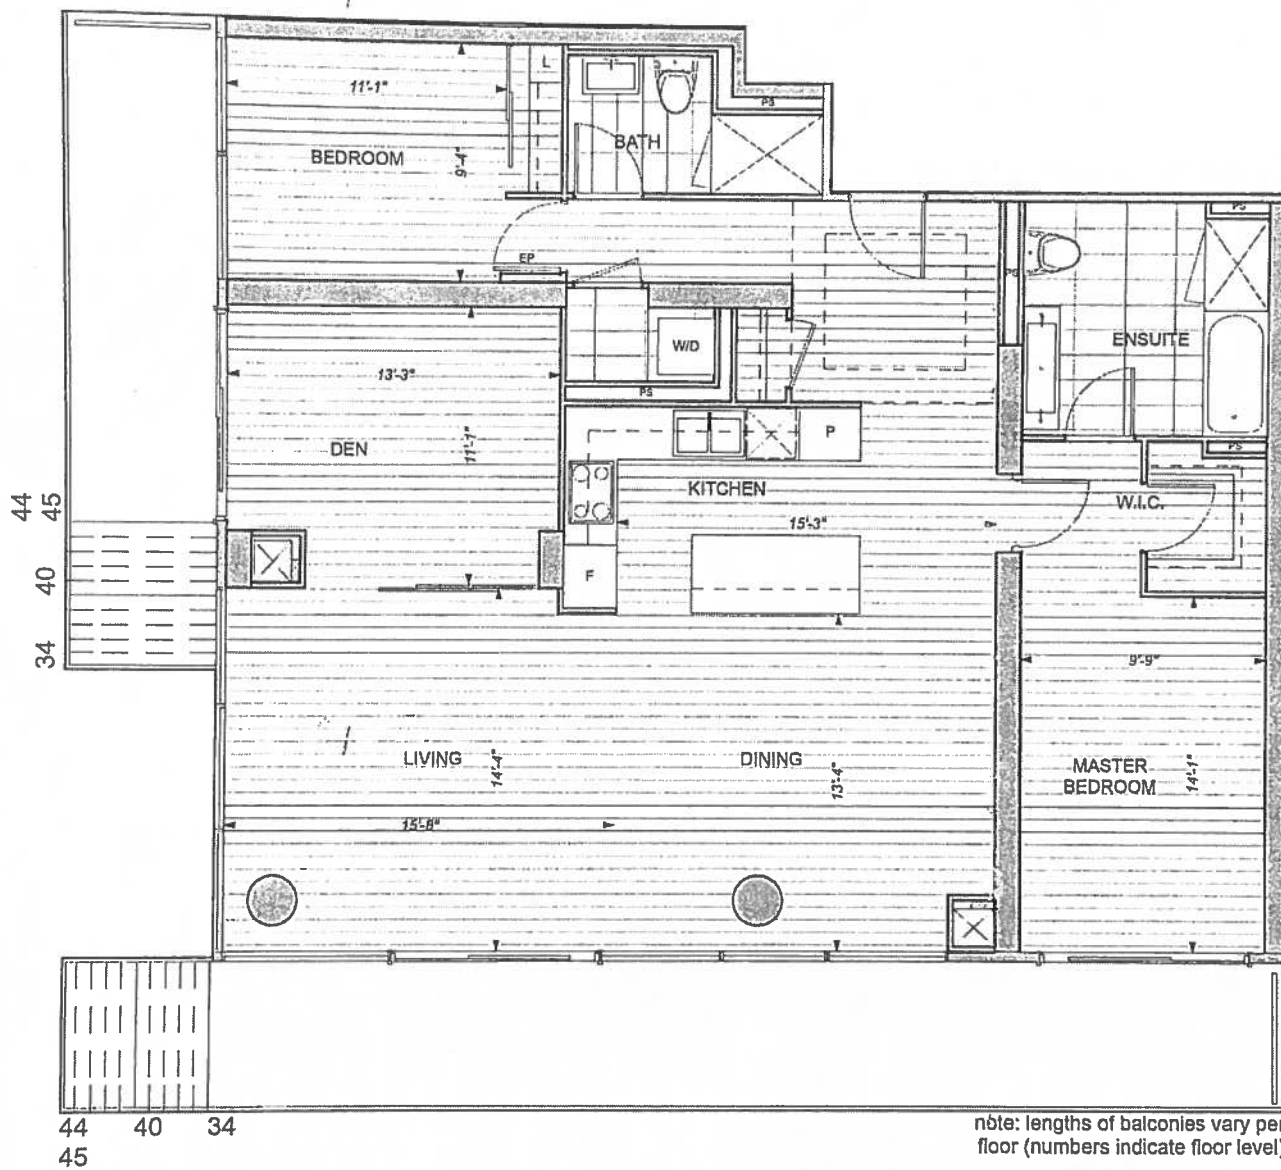

CONDOMINIUMS

note: lengths of balconies vary per floor (numbers indicate floor level)

02

TWO BEDROOM + DEN
1,458 sq.ft.
+399 sq.ft. balcony min.

west building
34th - 45th floor