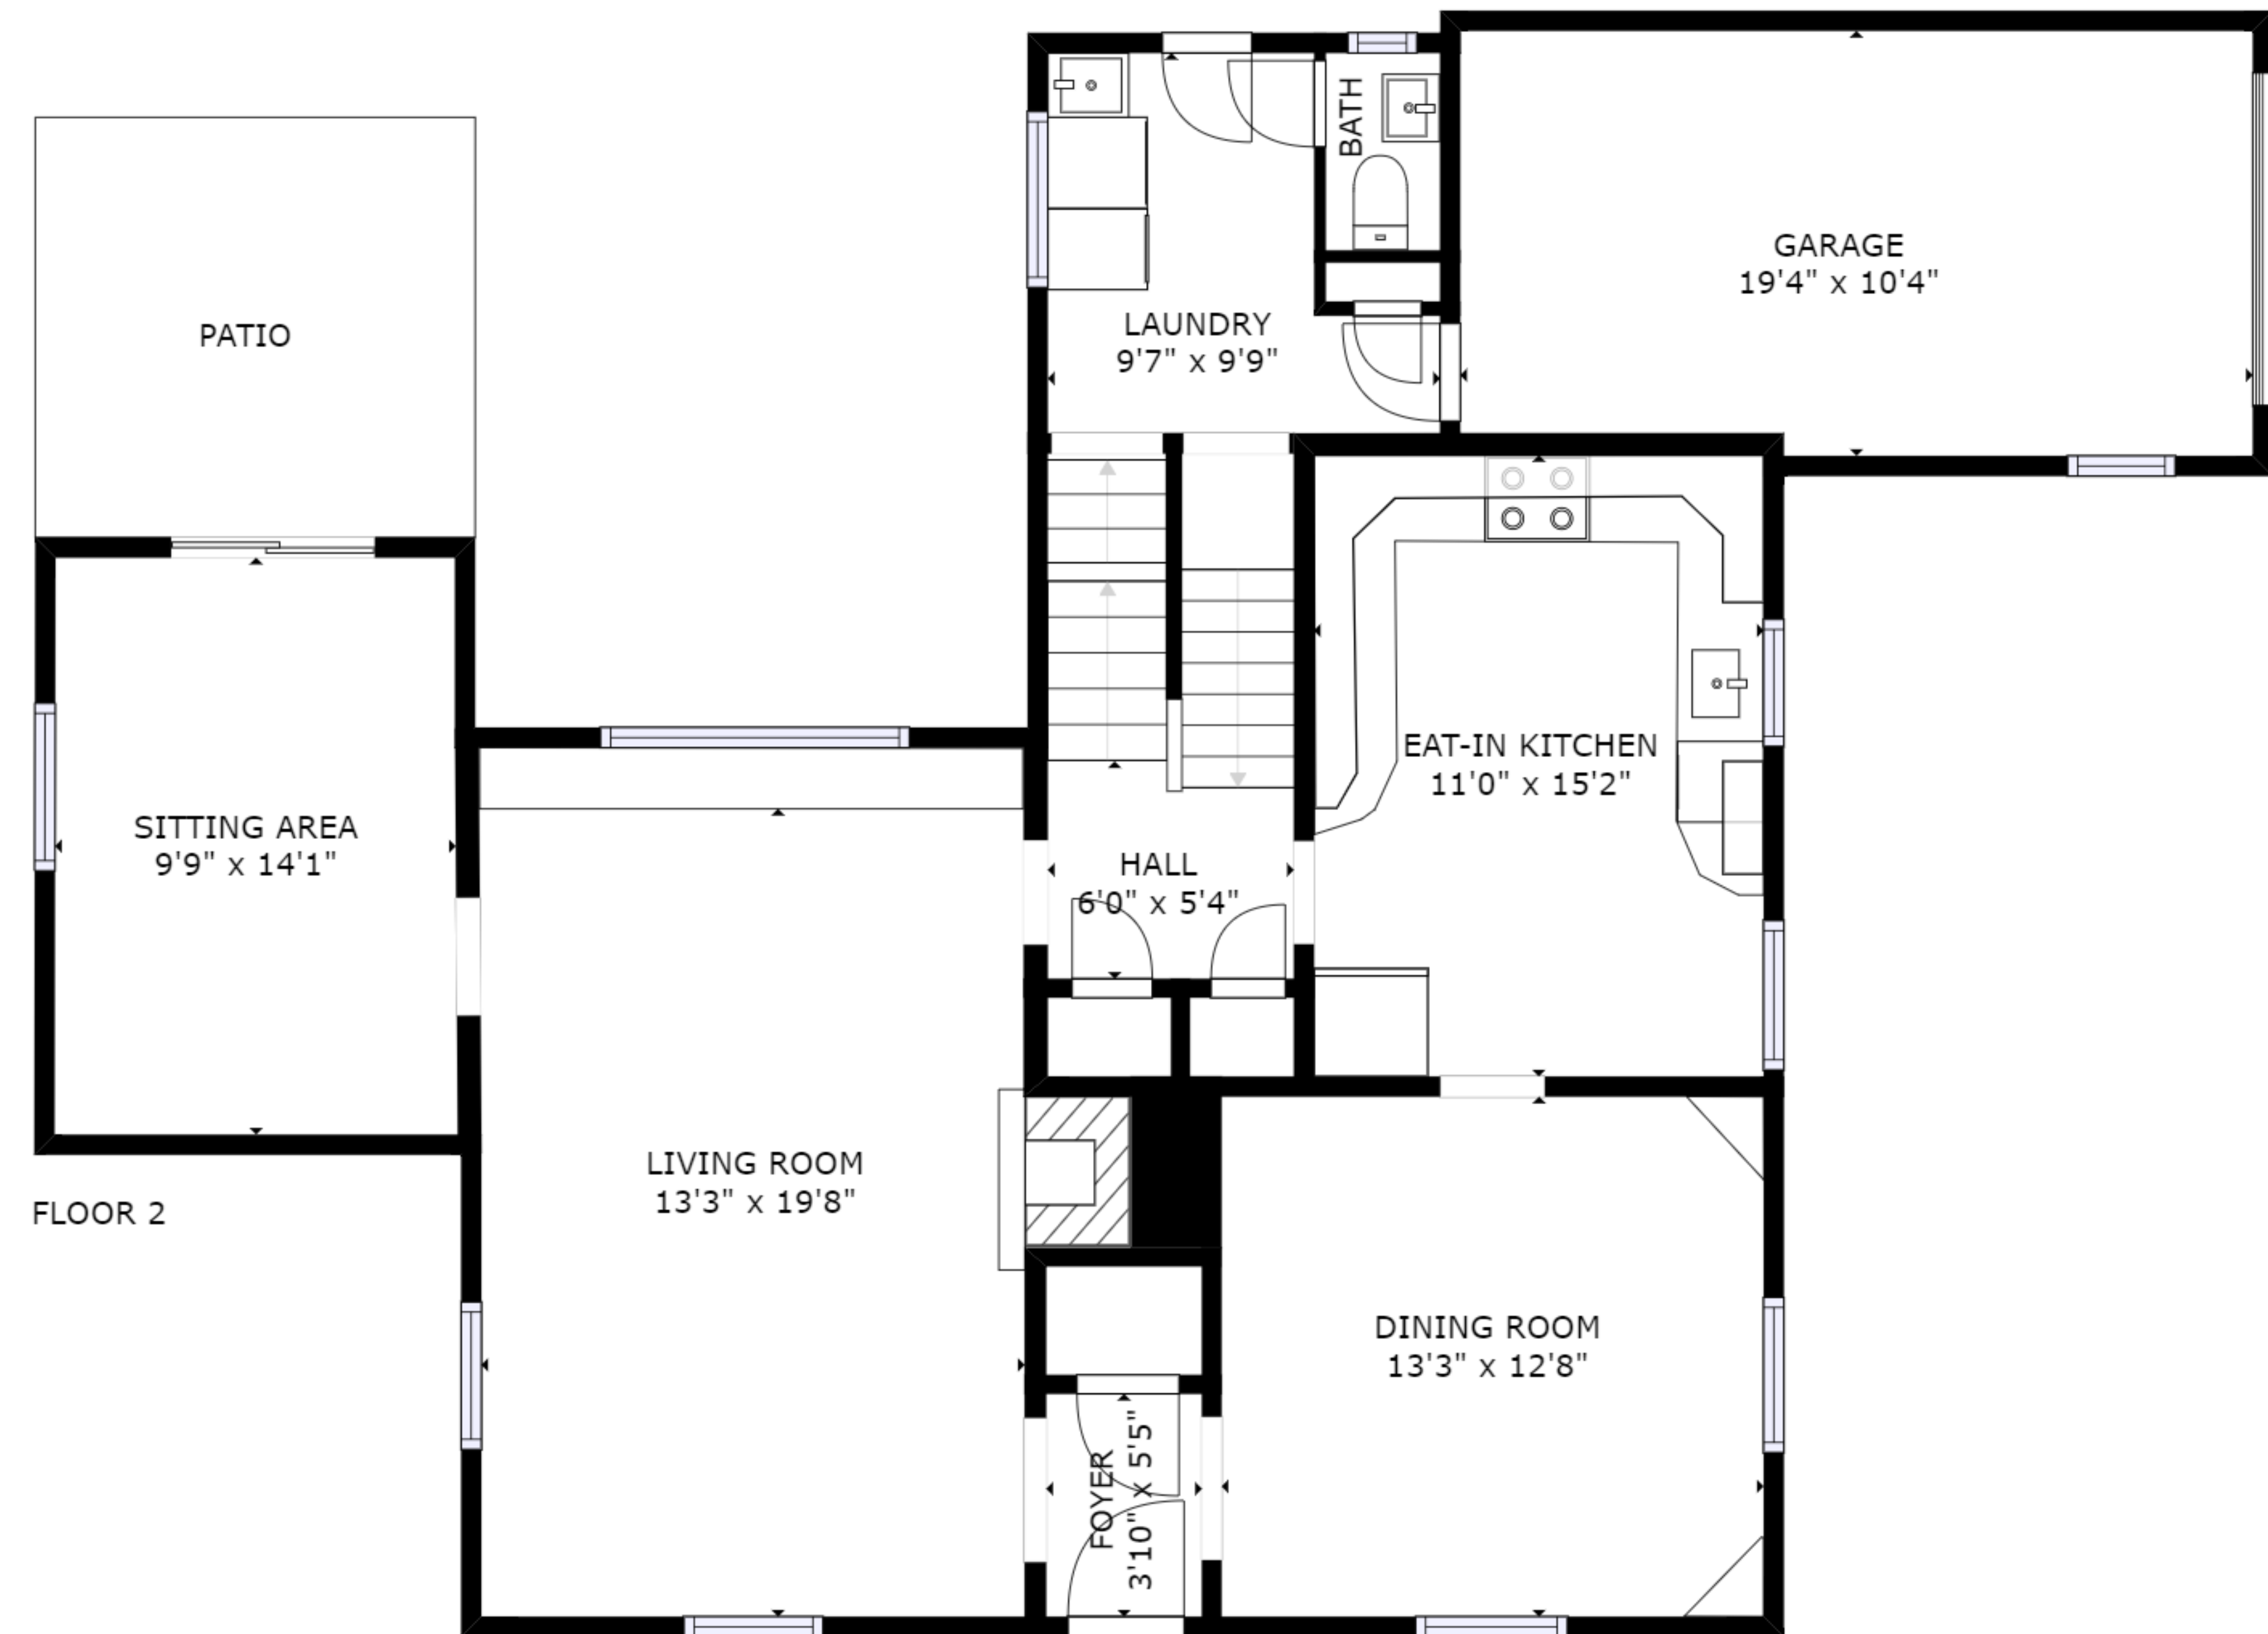

FLOOR 3

FLOOR 1

FLOOR 2

GROSS INTERNAL AREA
 FLOOR 1: 726 sq ft, FLOOR 2: 1025 sq ft
 FLOOR 3: 789 sq ft, EXCLUDED AREAS:
 GARAGE: 196 sq ft
 TOTAL: 2540 sq ft

SIZES AND DIMENSIONS ARE APPROXIMATE, ACTUAL MAY VARY.