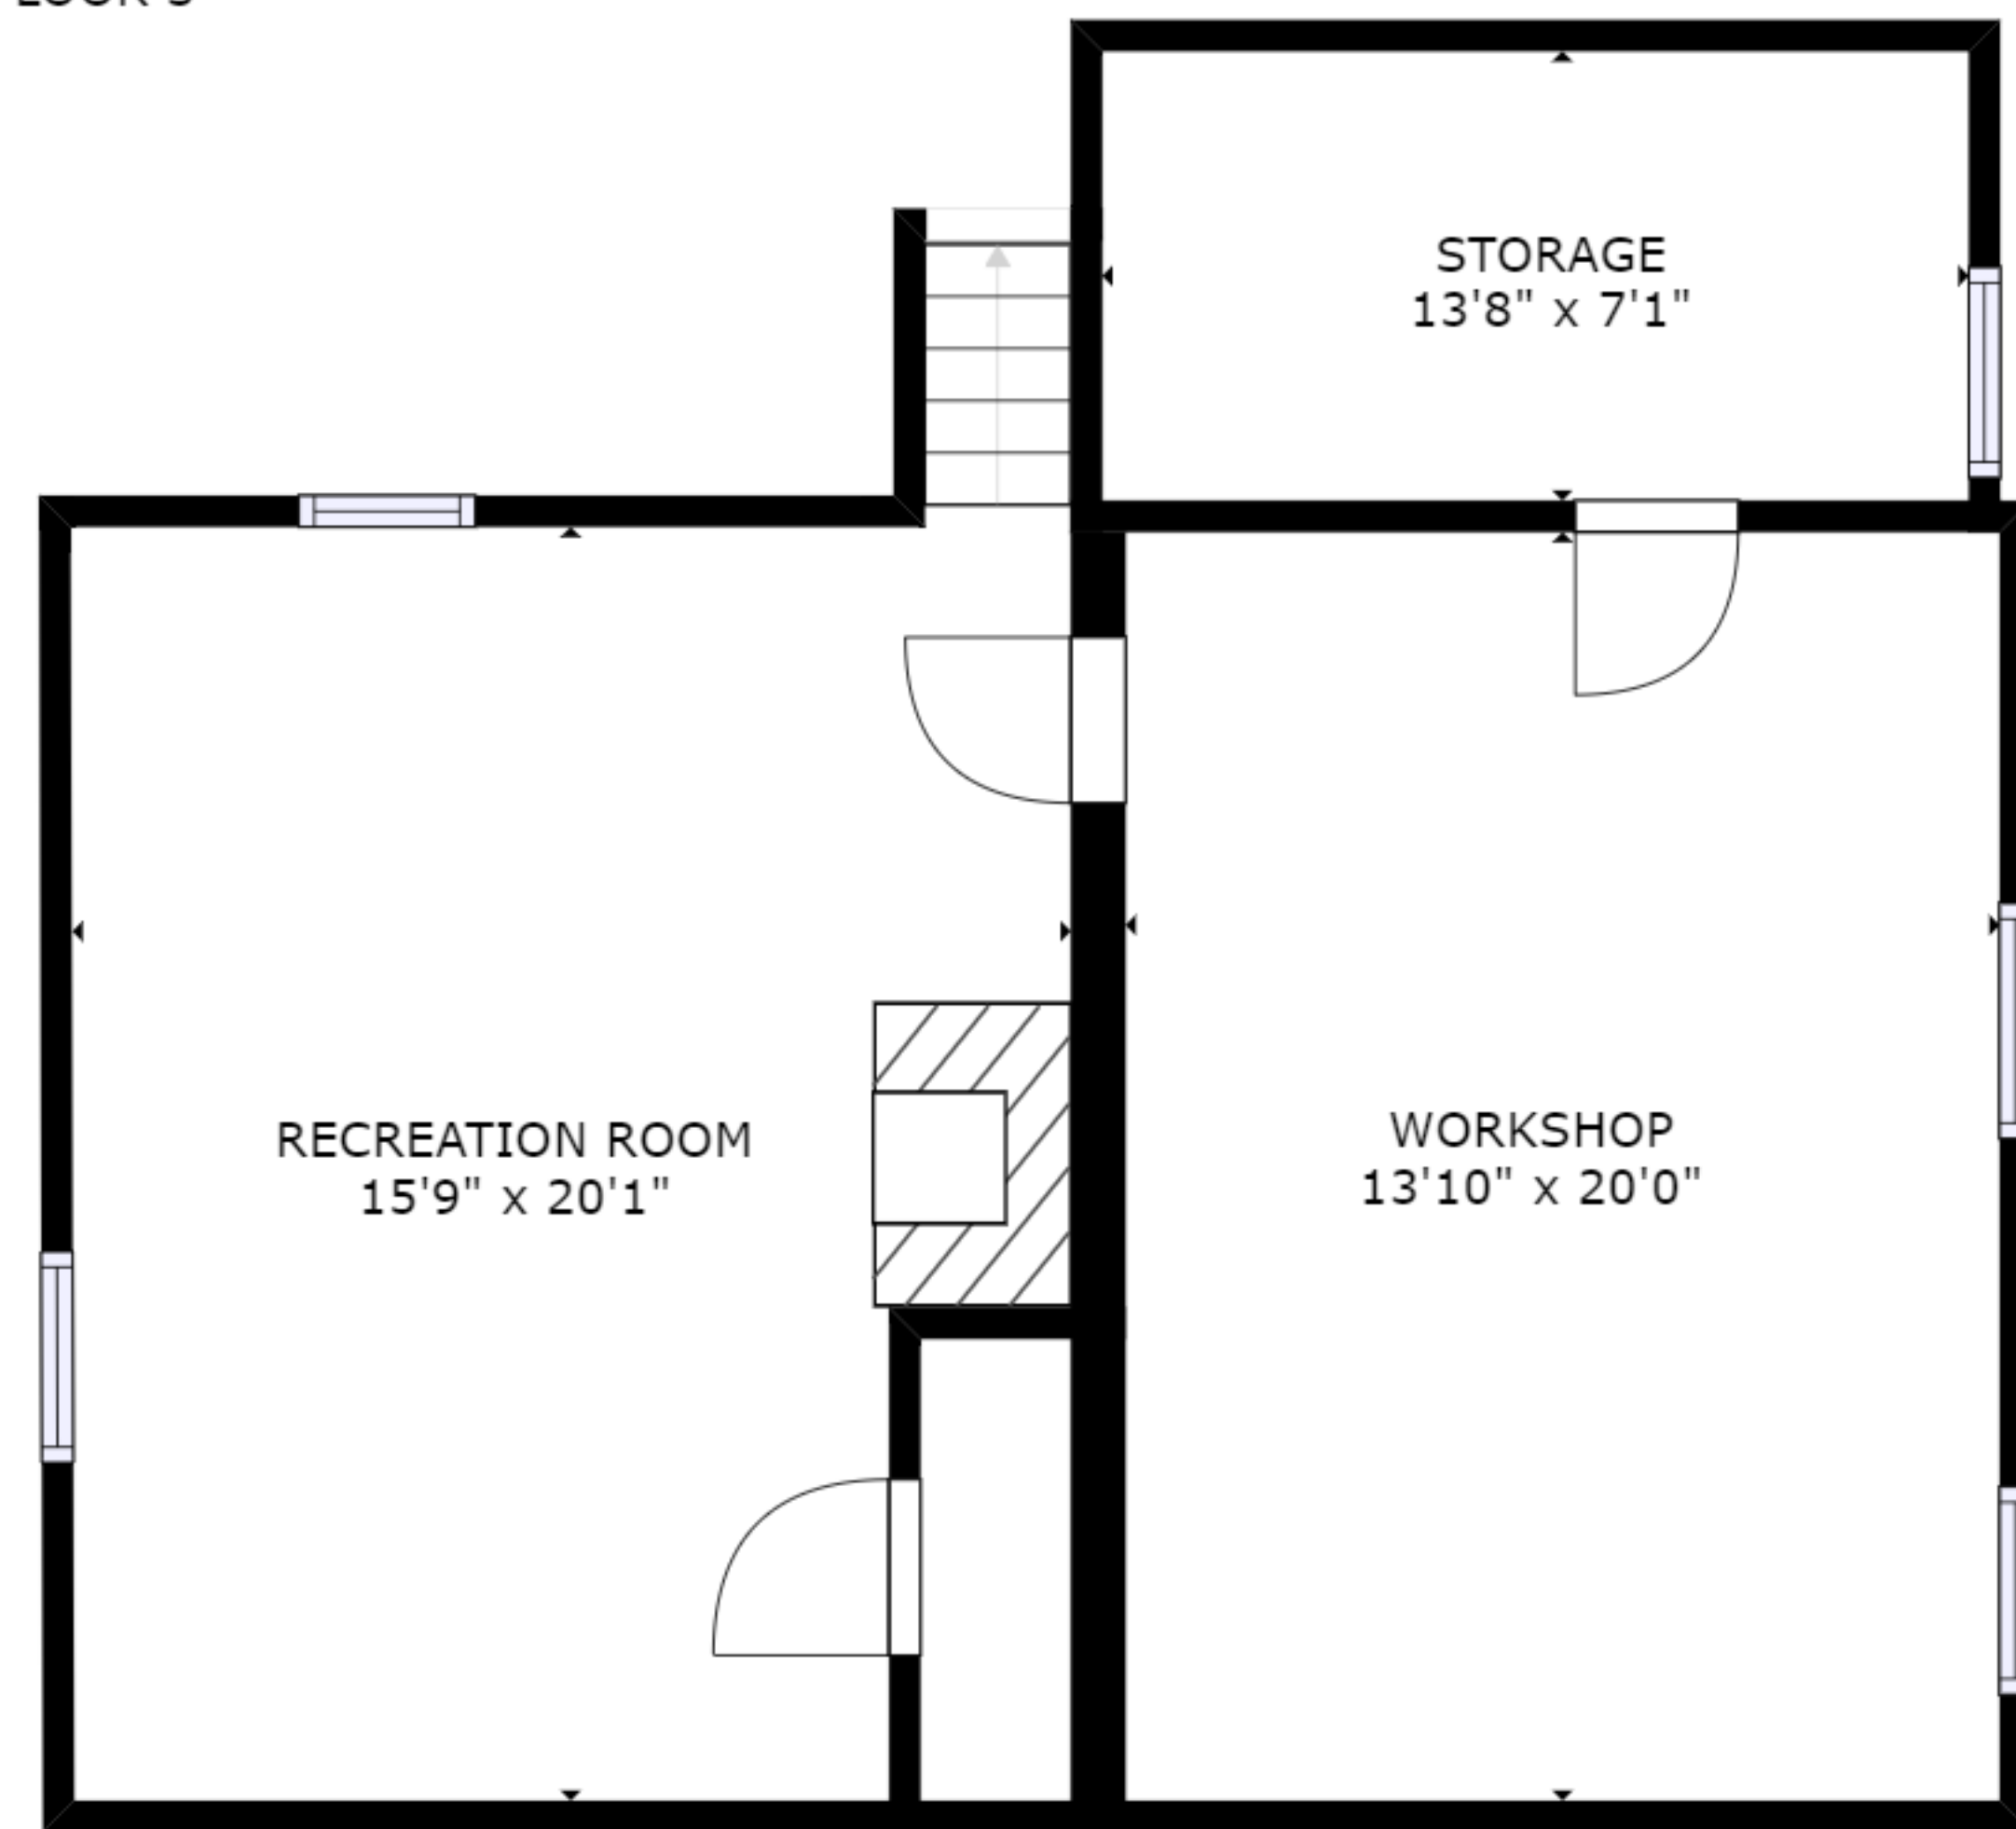

FLOOR 3

FLOOR 1

FLOOR 2

GROSS INTERNAL AREA
 FLOOR 1: 726 sq ft, FLOOR 2: 1025 sq ft
 FLOOR 3: 789 sq ft, EXCLUDED AREAS:
 GARAGE: 196 sq ft
 TOTAL: 2540 sq ft

SIZES AND DIMENSIONS ARE APPROXIMATE, ACTUAL MAY VARY.