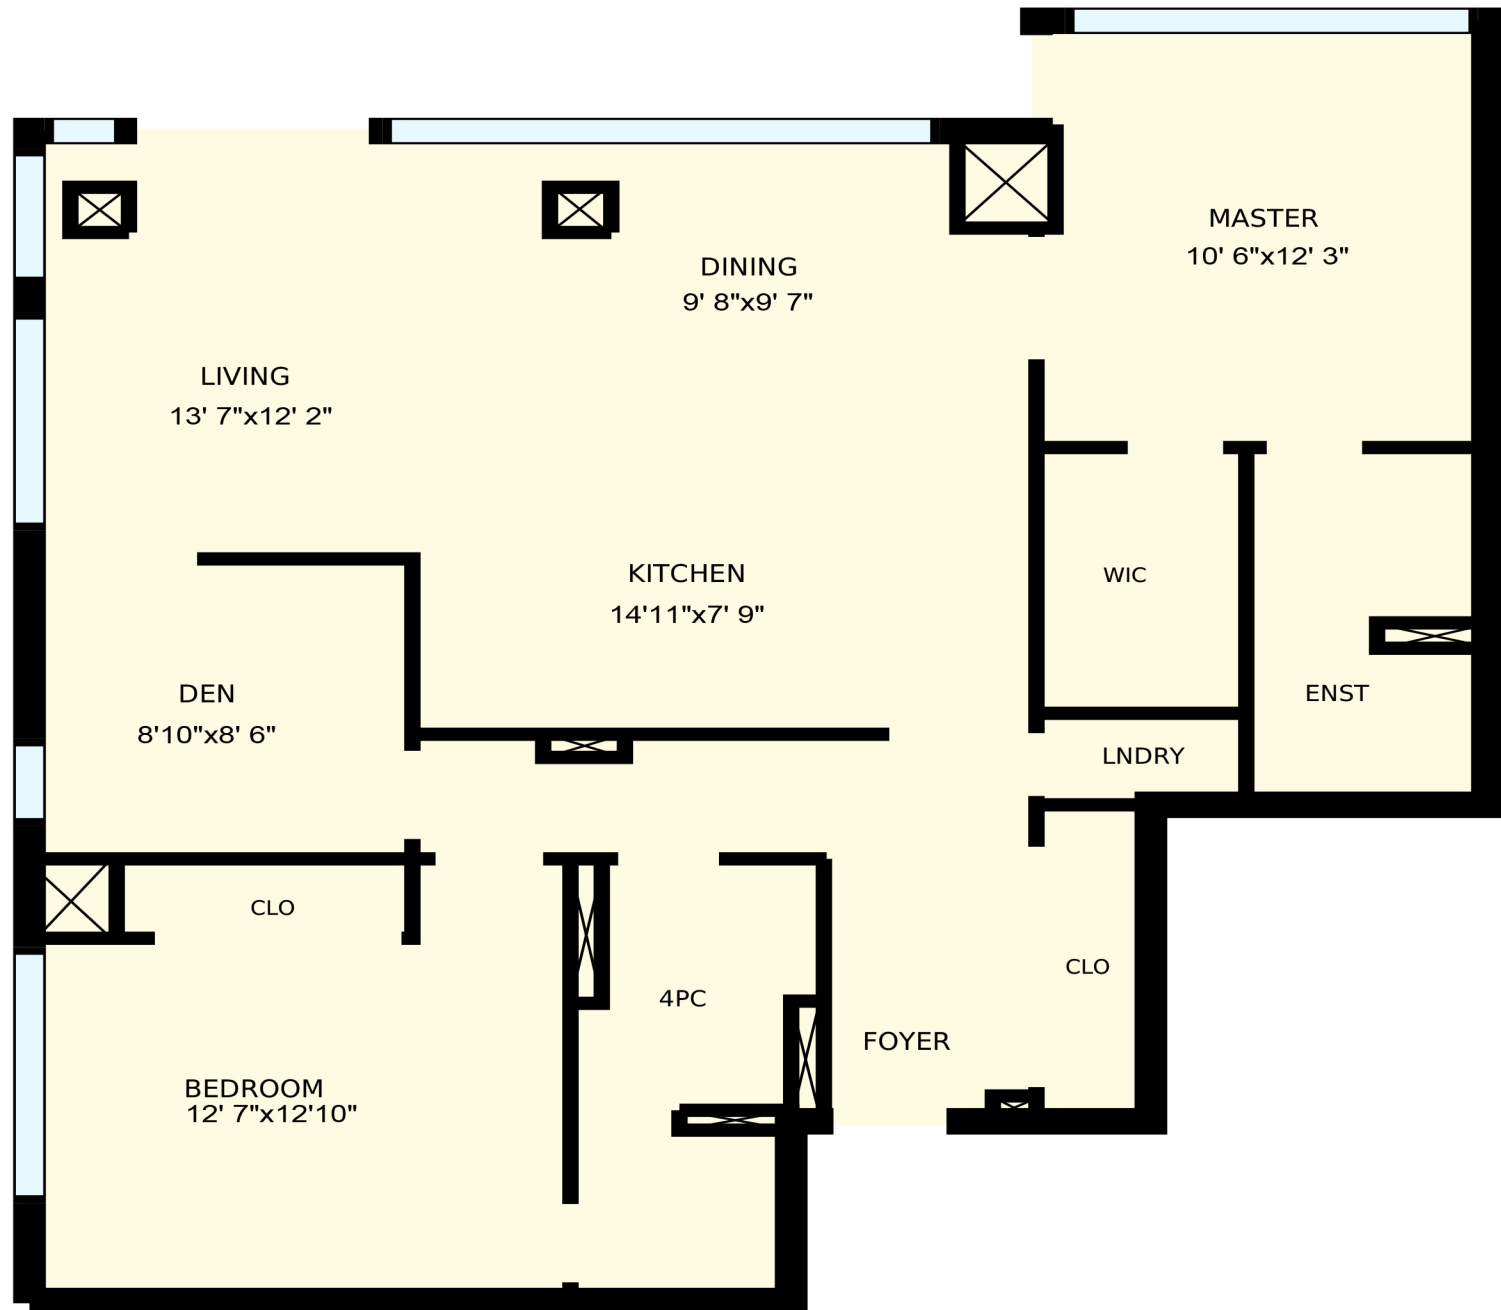

1018 21 Nelson St, Toronto, ON

Total Exterior Area Above Grade 1195 sq. ft.

Main floor
Exterior Area 1195 sq. ft.