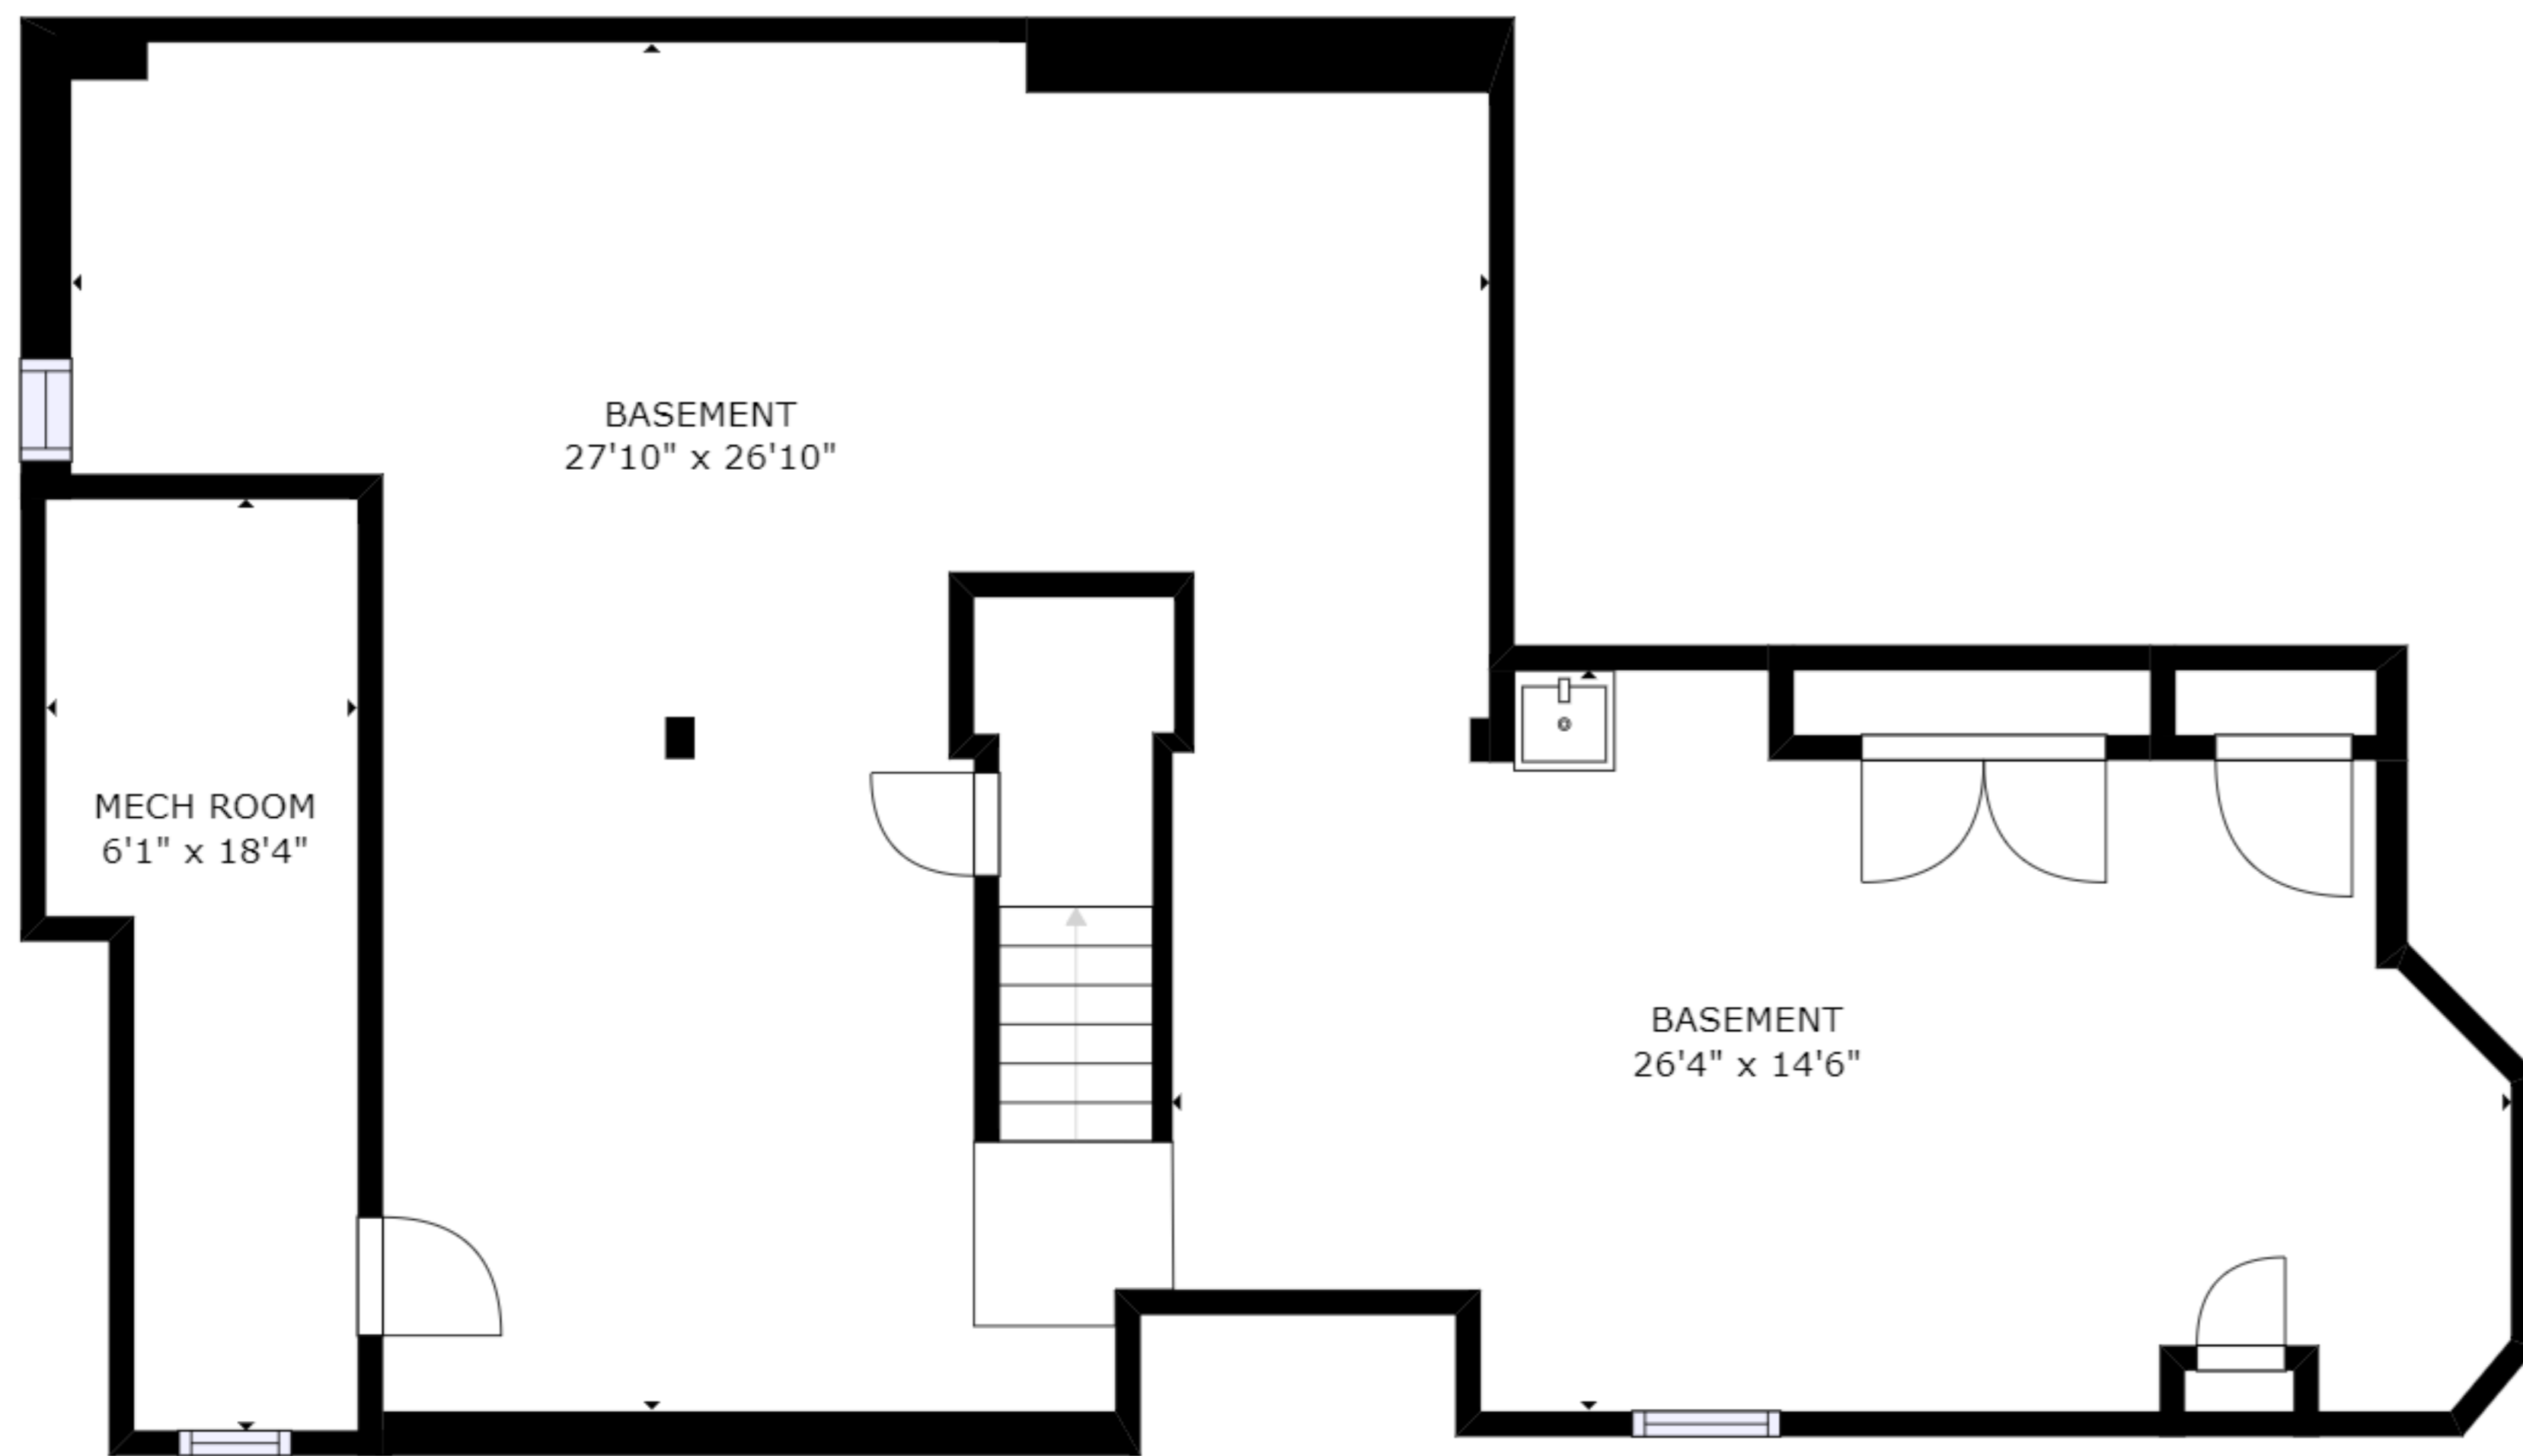

FLOOR 3

FLOOR 1

FLOOR 2

GROSS INTERNAL AREA
 FLOOR 1: 992 sq. ft, FLOOR 2: 1134 sq. ft
 FLOOR 3: 821 sq. ft, EXCLUDED AREAS:
 GARAGE: 204 sq. ft
 TOTAL: 2946 sq. ft

SIZES AND DIMENSIONS ARE APPROXIMATE, ACTUAL MAY VARY.