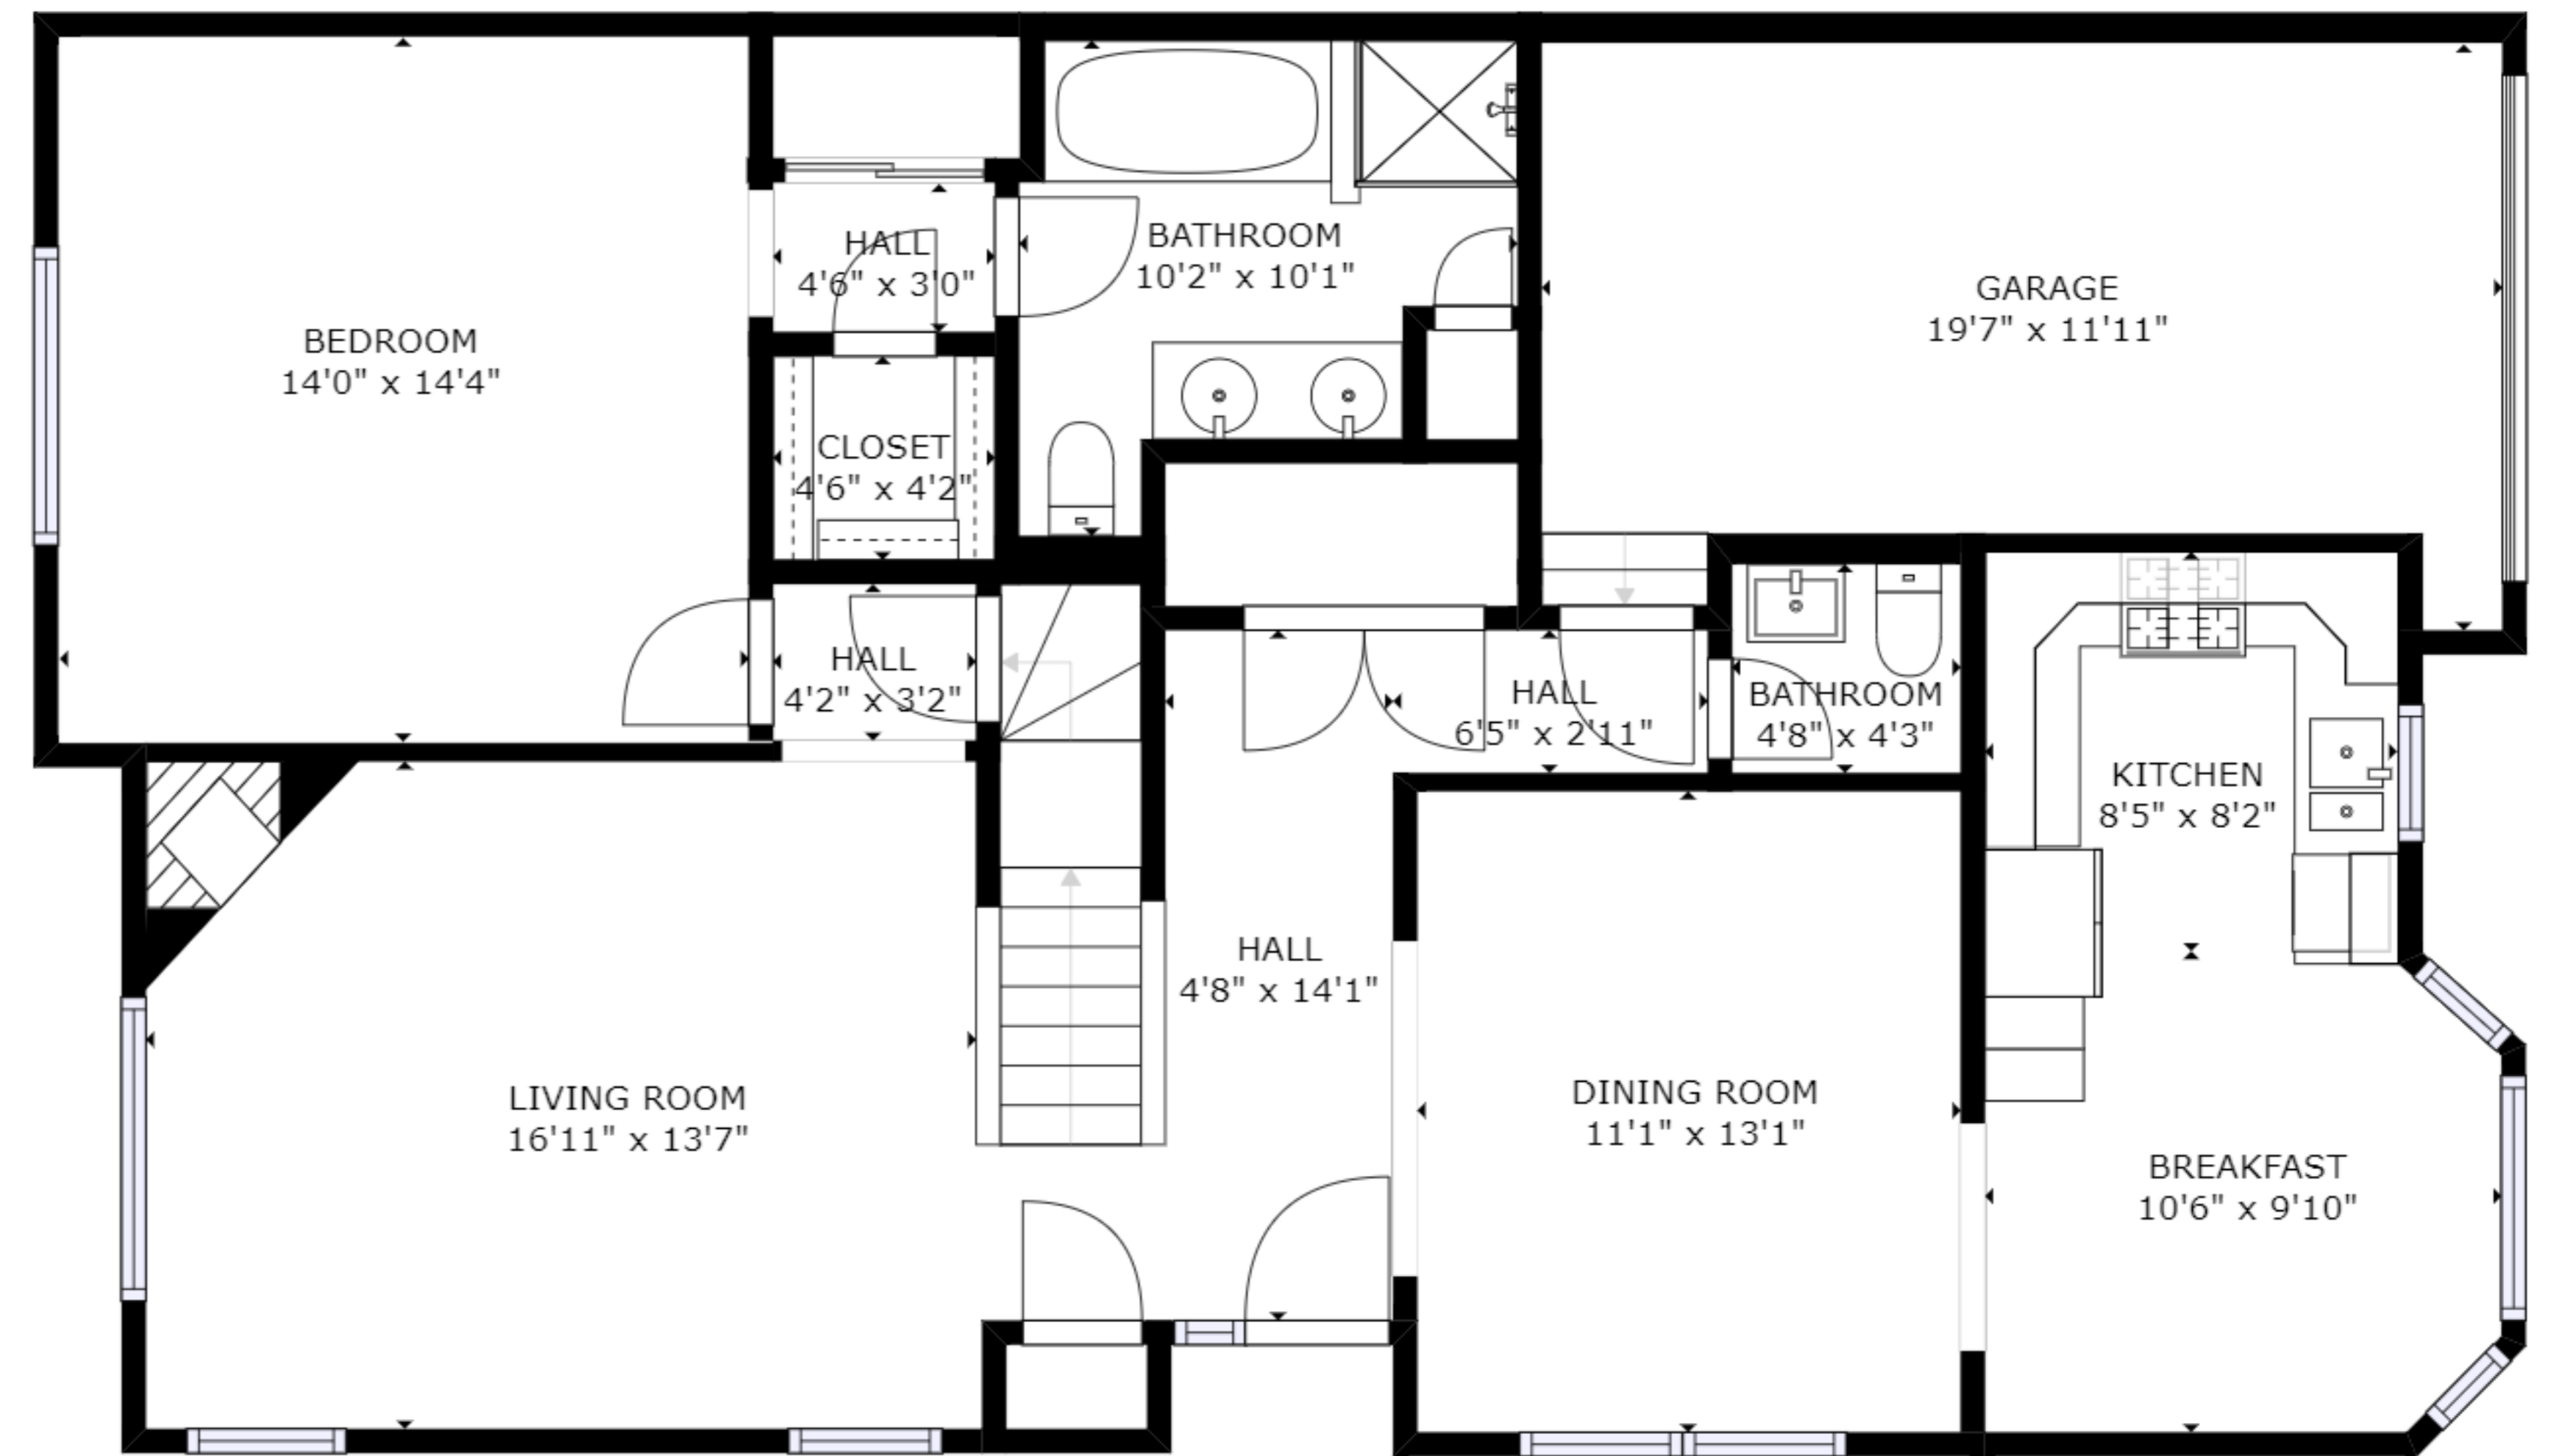

FLOOR 3

FLOOR 1

FLOOR 2

GROSS INTERNAL AREA
 FLOOR 1: 992 sq. ft, FLOOR 2: 1134 sq. ft
 FLOOR 3: 821 sq. ft, EXCLUDED AREAS:
 GARAGE: 204 sq. ft
 TOTAL: 2946 sq. ft

SIZES AND DIMENSIONS ARE APPROXIMATE, ACTUAL MAY VARY.