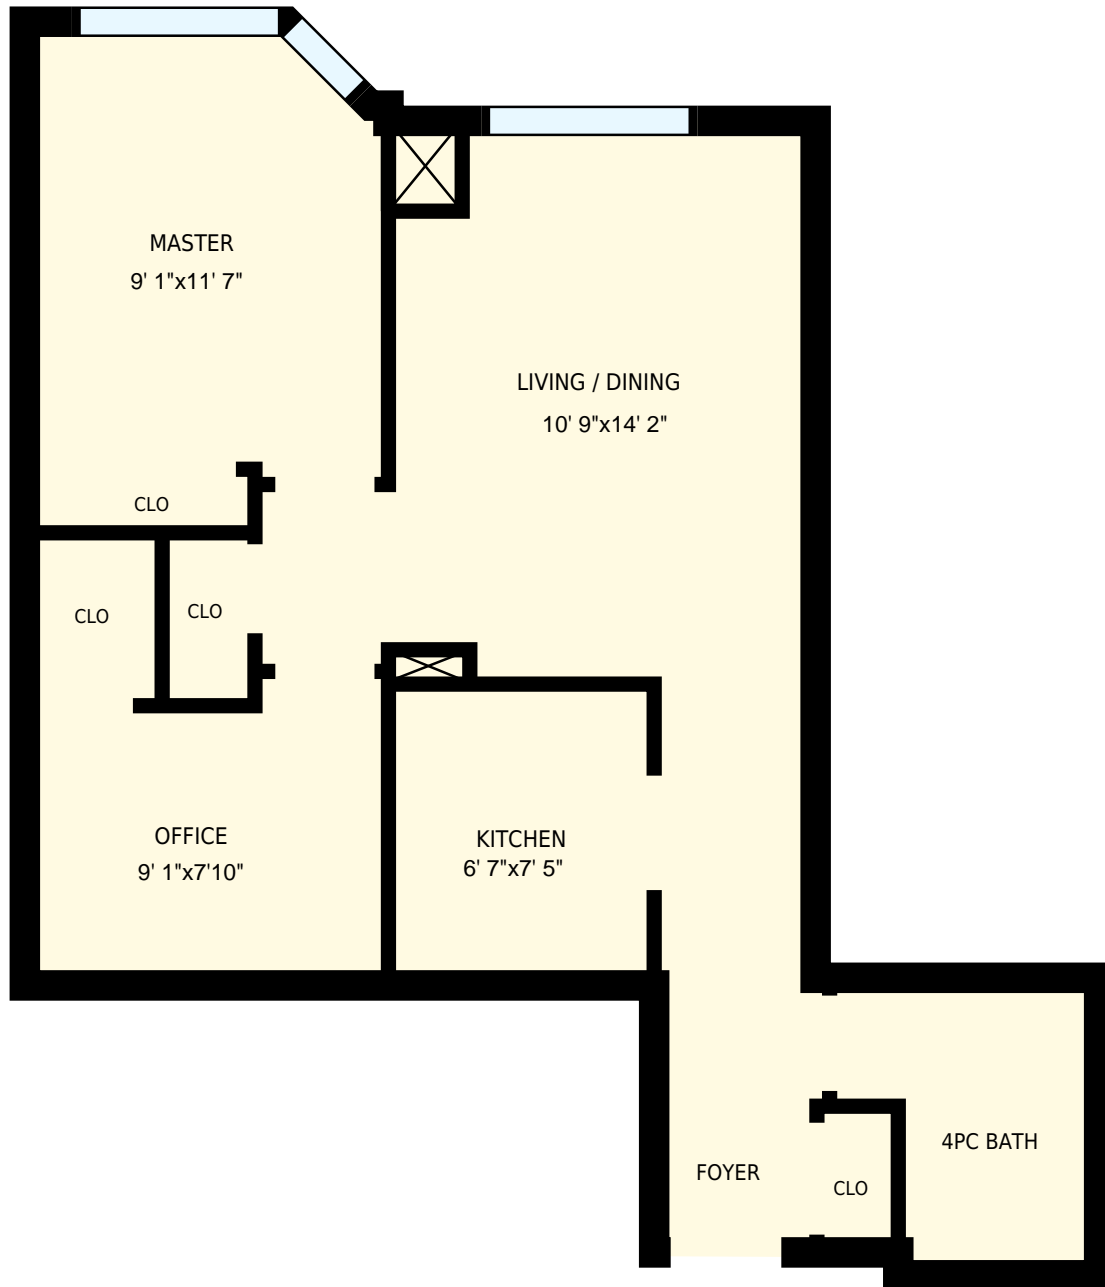

# 901 1 Lee Centre Dr, Toronto, ON

Total Exterior Area Above Grade 623 sq. ft

**Main floor**  
Exterior Area 623 sq. ft

All rooms dimensions and floor areas must be considered approximate and are subject to independent verification. For method of measurement please see <https://youriguide.com/measure/>.

PREPARED FOR:

901 1 Lee Centre Dr, Toronto, ON

PREPARED FOR:

Main floor

Interior Area 546 sq. ft  
Exterior Area 623 sq. ft

 Included Area

PREPARED ON:  
Oct, 2016

All rooms dimensions and floor areas must be considered approximate and are subject to independent verification. For method of measurement please see <https://youriguide.com/measure/>.