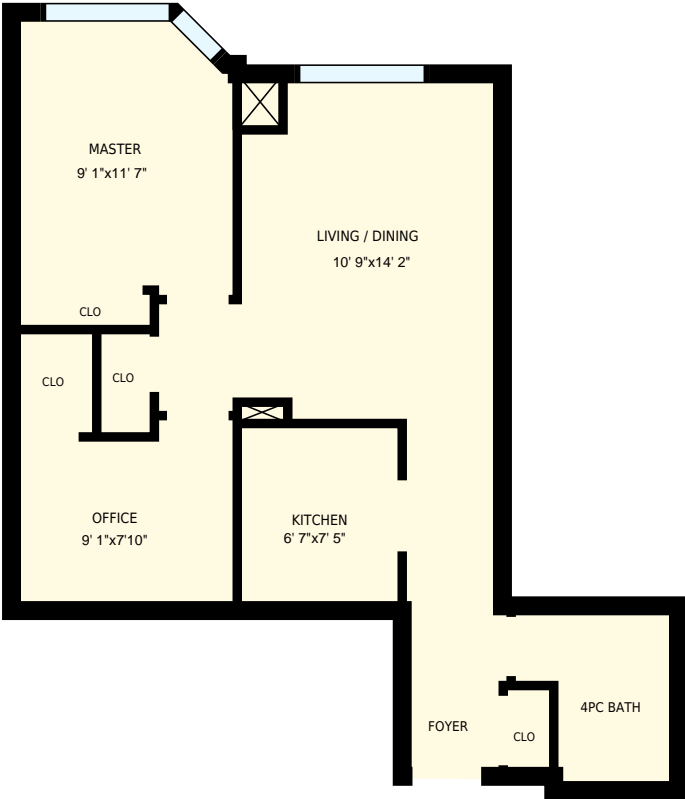

# 901 1 Lee Centre Dr, Toronto, ON

Total Exterior Area Above Grade 623 sq. ft

**Main floor**  
Exterior Area 623 sq. ft

All rooms dimensions and floor areas must be considered approximate and are subject to independent verification. For method of measurement please see <https://youriguide.com/measure/>.

PREPARED FOR:

901 1 Lee Centre Dr, Toronto, ON

PREPARED FOR:

Main floor

Interior Area 546 sq. ft  
Exterior Area 623 sq. ft

 Included Area

PREPARED ON:  
Oct, 2016

All rooms dimensions and floor areas must be considered approximate and are subject to independent verification. For method of measurement please see <https://youriguide.com/measure/>.