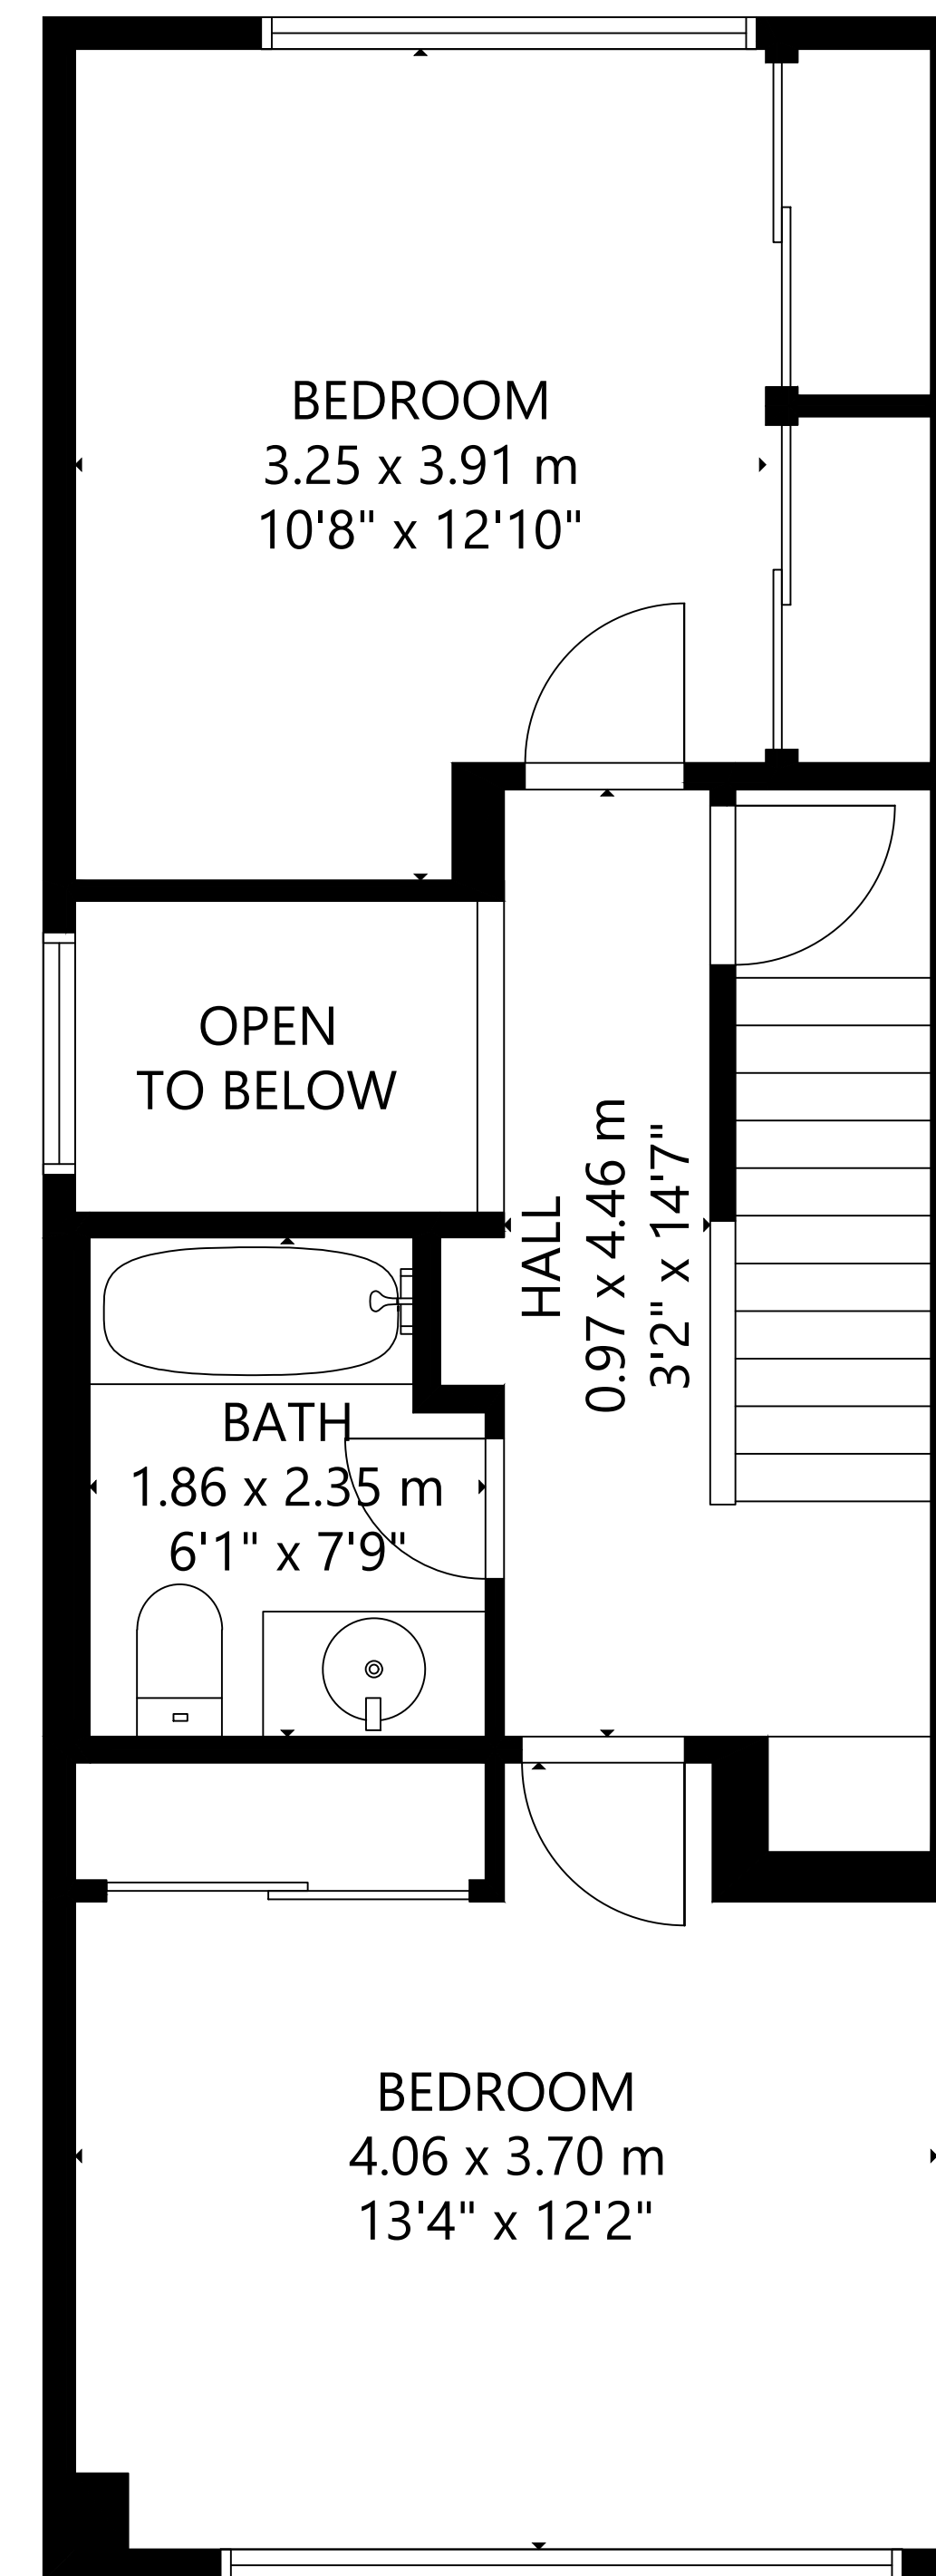

FLOOR 1

FLOOR 2

FLOOR 3

FLOOR 4

GROSS INTERNAL AREA  
TOTAL: 1,955 sq ft, 181 m<sup>2</sup>  
FLOOR 1: 446 sq ft/ 41 m<sup>2</sup>, FLOOR 2: 563 sq ft/ 52 m<sup>2</sup>  
FLOOR 3: 512 sq ft/ 48 m<sup>2</sup>, FLOOR 4: 434 sq ft/ 40 m<sup>2</sup>  
SIZE AND DIMENSIONS ARE APPROXIMATE, ACTUAL MAY VARY.