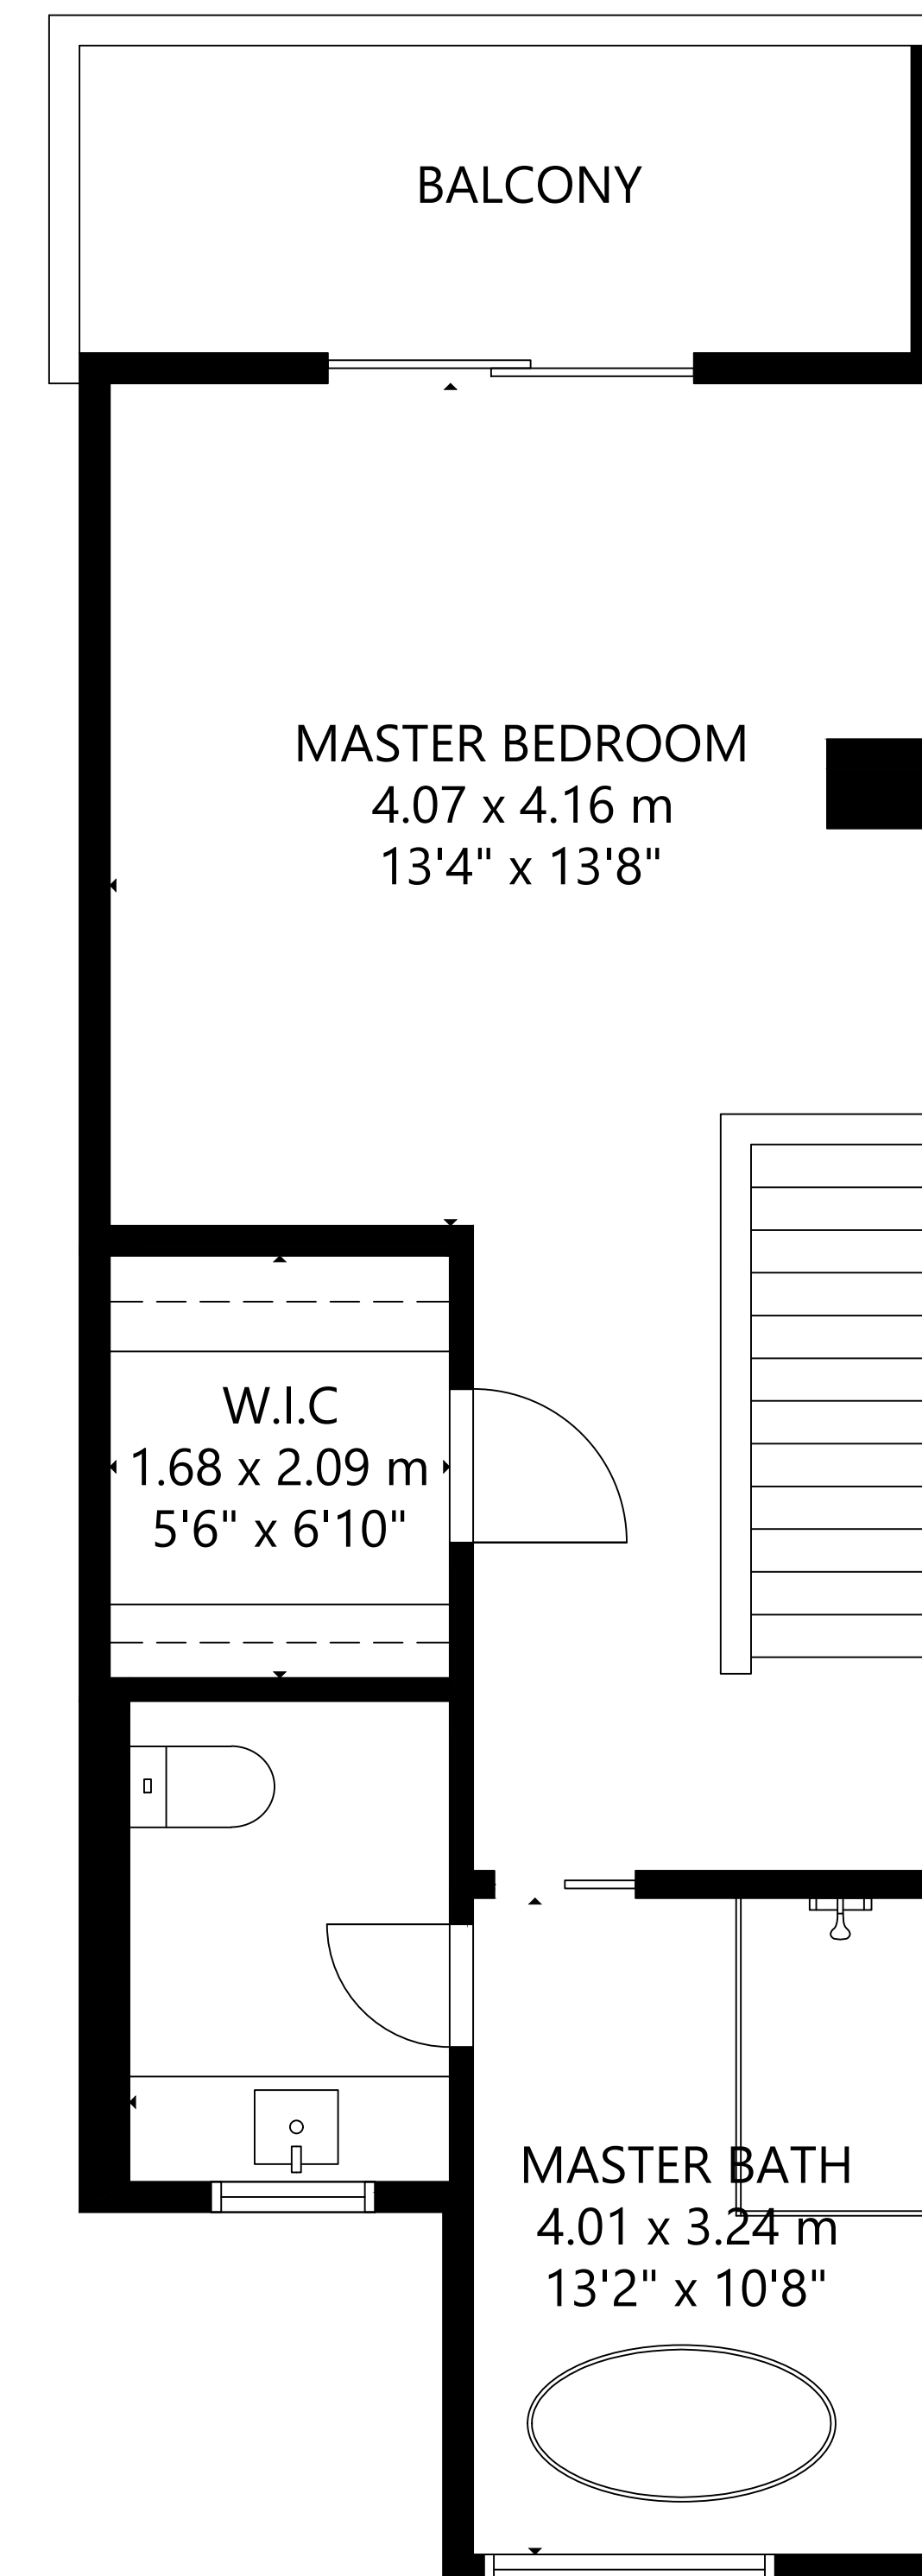

FLOOR 1

FLOOR 2

FLOOR 3

FLOOR 4

GROSS INTERNAL AREA  
TOTAL: 1,955 sq ft, 181 m<sup>2</sup>  
FLOOR 1: 446 sq ft/ 41 m<sup>2</sup>, FLOOR 2: 563 sq ft/ 52 m<sup>2</sup>  
FLOOR 3: 512 sq ft/ 48 m<sup>2</sup>, FLOOR 4: 434 sq ft/ 40 m<sup>2</sup>  
SIZE AND DIMENSIONS ARE APPROXIMATE, ACTUAL MAY VARY.