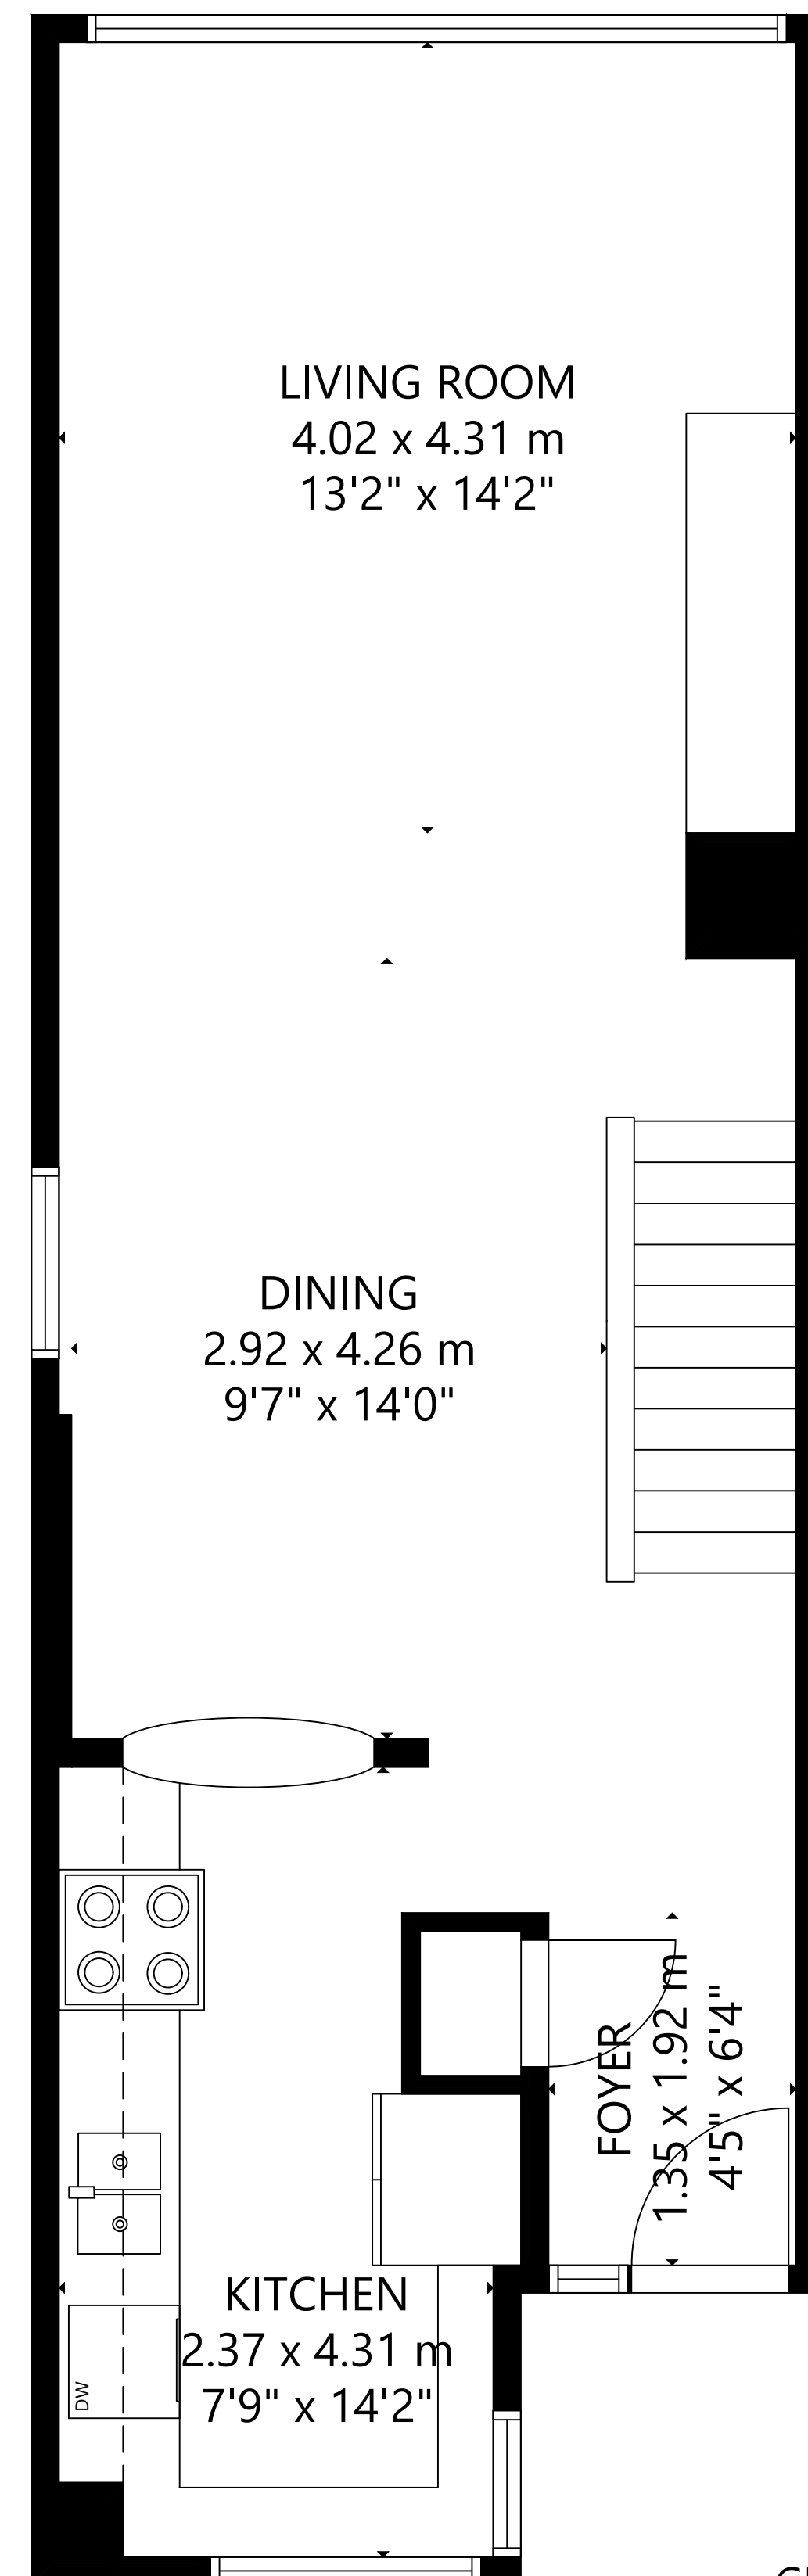

FLOOR 1

FLOOR 2

FLOOR 3

FLOOR 4

GROSS INTERNAL AREA  
TOTAL: 1,955 sq ft, 181 m<sup>2</sup>  
FLOOR 1: 446 sq ft/ 41 m<sup>2</sup>, FLOOR 2: 563 sq ft/ 52 m<sup>2</sup>  
FLOOR 3: 512 sq ft/ 48 m<sup>2</sup>, FLOOR 4: 434 sq ft/ 40 m<sup>2</sup>  
SIZE AND DIMENSIONS ARE APPROXIMATE, ACTUAL MAY VARY.