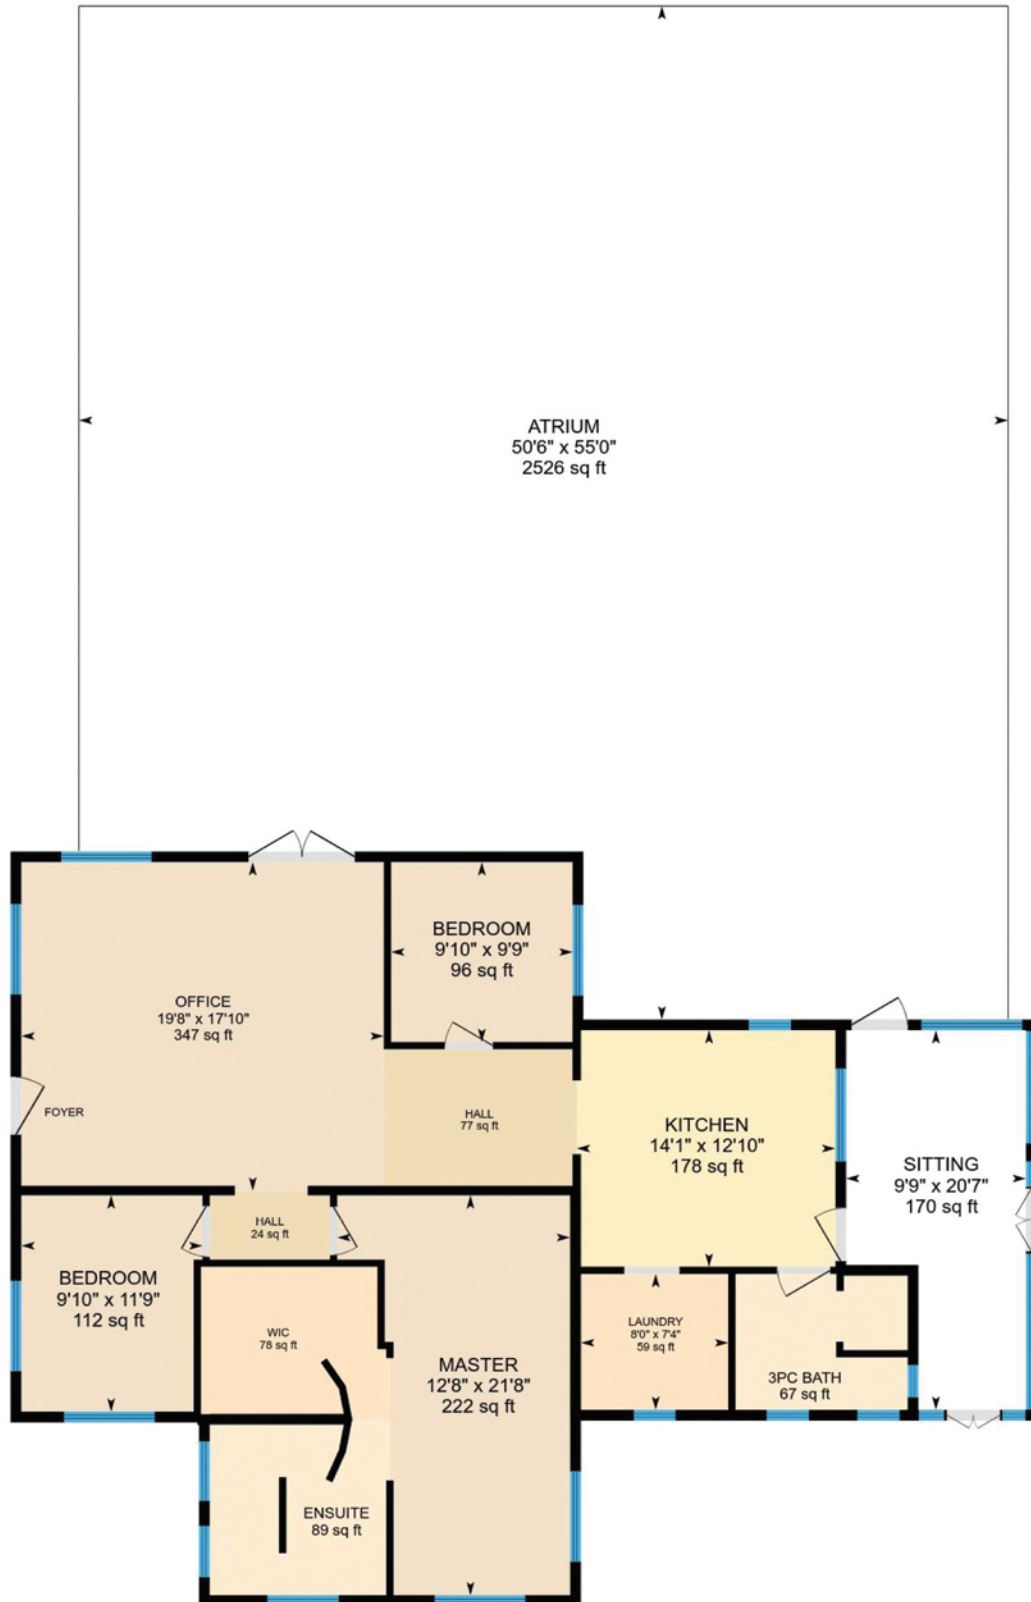

Placencia Road (Ms. Karen's Home), Placencia Peninsula

Main floor Total Exterior Area 1515 sq ft
Total Interior Area 1411 sq ft

PREPARED: Mar, 2018

Colored regions are included in total floor area. All room dimensions and floor areas must be considered approximate and are subject to independent verification.