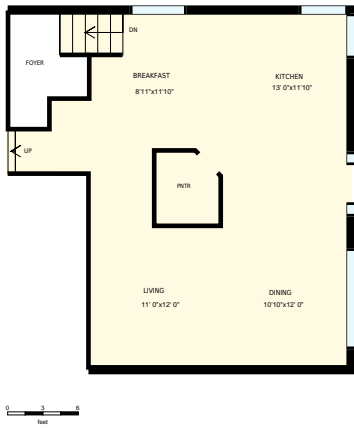

612 Perry Street Whitby, ON L1N 4C7

Total Exterior Area Above Grade 2312 sq. ft.

Main floor
Exterior Area 801 sq. ft.

2nd floor
Exterior Area 833 sq. ft.

Lower main
Exterior Area 678 sq. ft.

Subfloor

612 Perry Street Whitby, ON L1N 4C7

PREPARED FOR:

Main floor

Interior Area 708 sq. ft.
Exterior Area 801 sq. ft.

 Included Area

PREPARED ON:
Mar, 2017

All room dimensions and floor areas must be considered approximate and are subject to independent verification.
For method of measurement please see <https://youriguide.com/measure/>.

612 Perry Street Whitby, ON L1N 4C7

PREPARED FOR:

2nd floor

Interior Area 746 sq. ft.
Exterior Area 833 sq. ft.

 Included Area

PREPARED ON:
Mar, 2017

All room dimensions and floor areas must be considered approximate and are subject to independent verification.
For method of measurement please see <https://youriguide.com/measure/>.

612 Perry Street Whitby, ON L1N 4C7

PREPARED FOR:

Lower main

Interior Area 563 sq. ft.
Exterior Area 678 sq. ft.

 Included Area

PREPARED ON:
Mar, 2017

All room dimensions and floor areas must be considered approximate and are subject to independent verification.
For method of measurement please see <https://youriguide.com/measure/>.