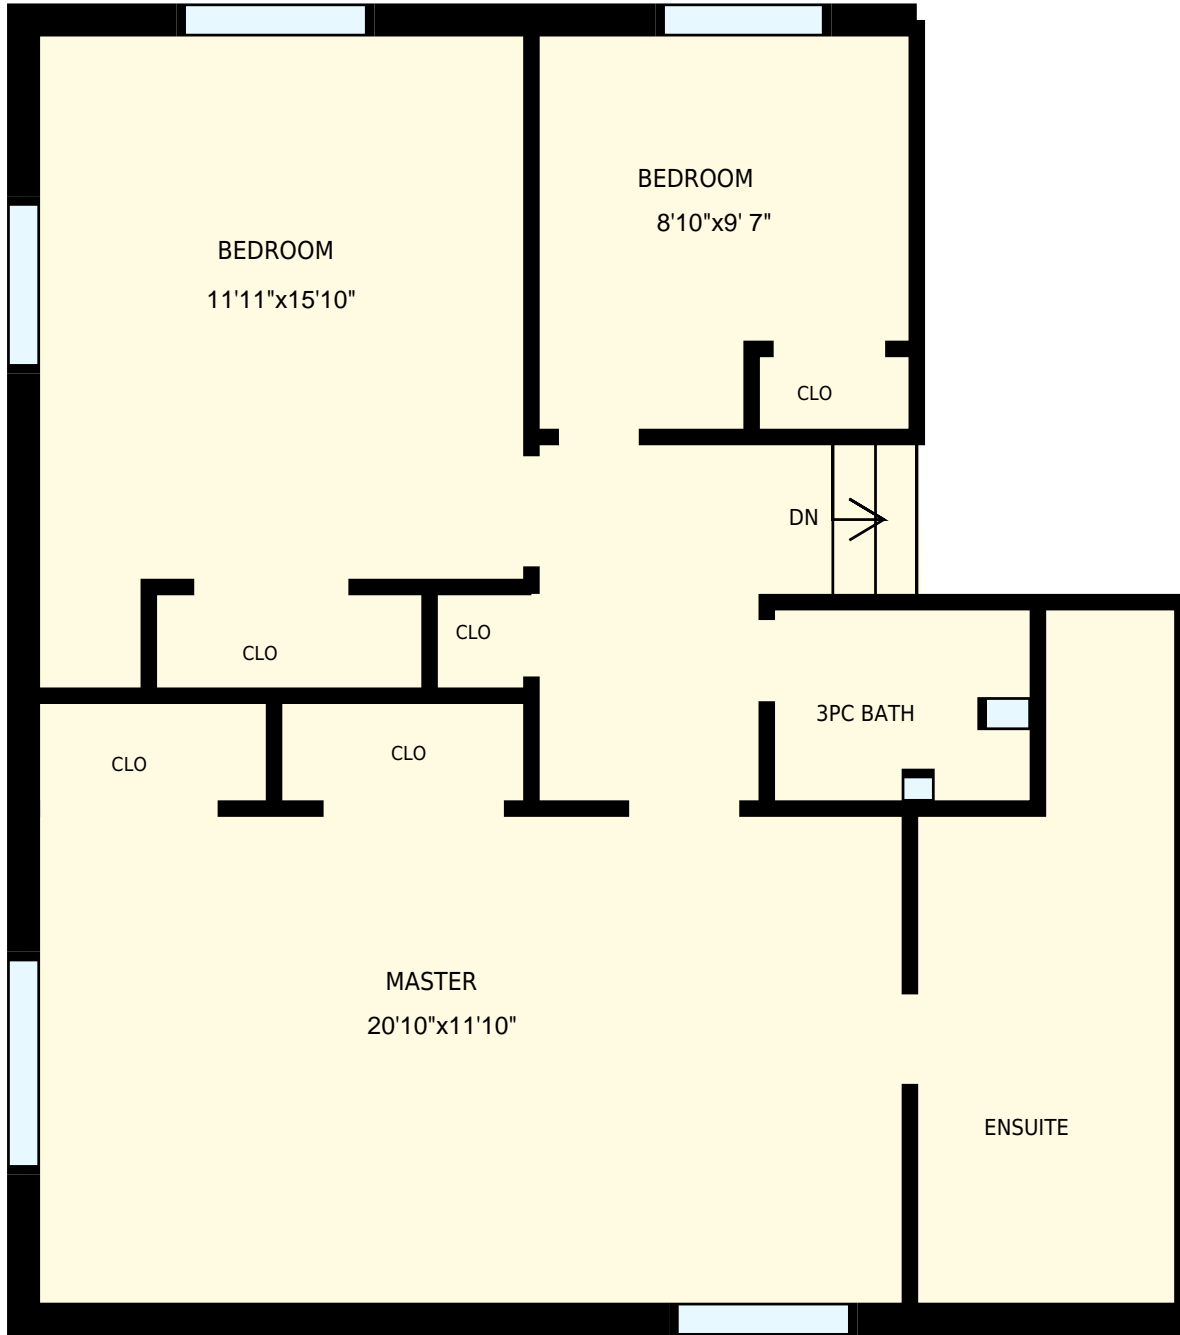

612 Perry Street Whitby, ON L1N 4C7

Total Exterior Area Above Grade 2312 sq. ft.

Main floor
Exterior Area 801 sq. ft.

2nd floor
Exterior Area 833 sq. ft.

Lower main
Exterior Area 678 sq. ft.

Subfloor

612 Perry Street Whitby, ON L1N 4C7

PREPARED FOR:

Main floor

Interior Area 708 sq. ft.
Exterior Area 801 sq. ft.

 Included Area

PREPARED ON:
Mar, 2017

All room dimensions and floor areas must be considered approximate and are subject to independent verification.
For method of measurement please see <https://youriguide.com/measure/>.

612 Perry Street Whitby, ON L1N 4C7

PREPARED FOR:

2nd floor

Interior Area 746 sq. ft.
Exterior Area 833 sq. ft.

 Included Area

PREPARED ON:
Mar, 2017

All room dimensions and floor areas must be considered approximate and are subject to independent verification.
For method of measurement please see <https://youriguide.com/measure/>.

612 Perry Street Whitby, ON L1N 4C7

PREPARED FOR:

Lower main

Interior Area 563 sq. ft.
Exterior Area 678 sq. ft.

 Included Area

PREPARED ON:
Mar, 2017

All room dimensions and floor areas must be considered approximate and are subject to independent verification.
For method of measurement please see <https://youriguide.com/measure/>.