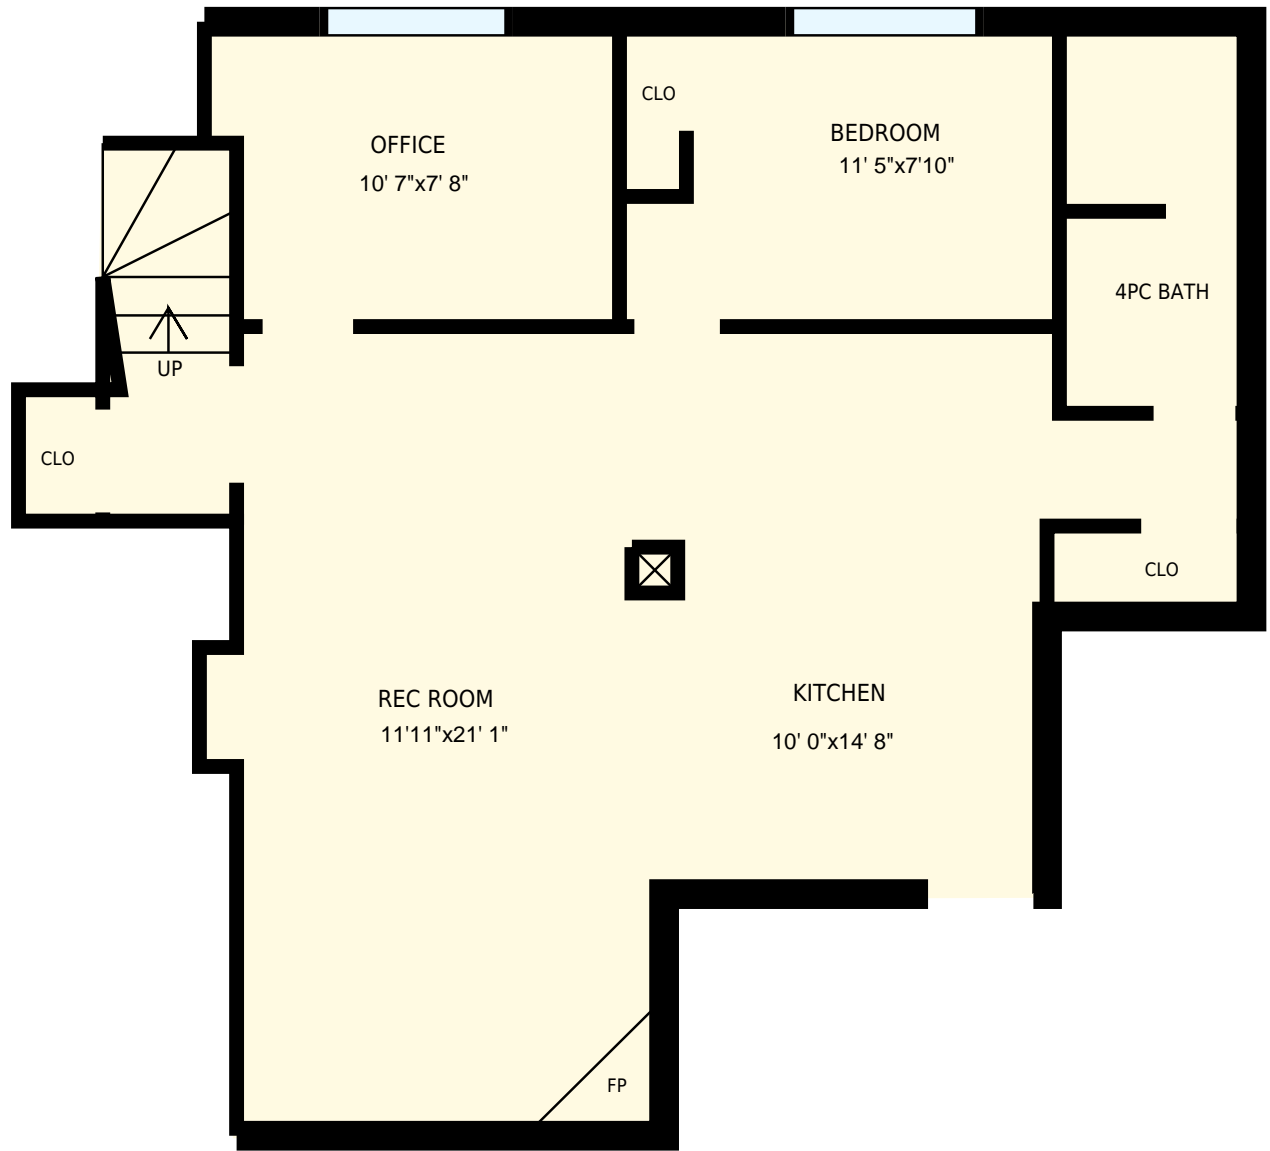

612 Perry Street Whitby, ON L1N 4C7

PREPARED FOR:

2nd floor

Interior Area 746 sq. ft.
Exterior Area 833 sq. ft.

 Included Area

PREPARED ON:
Mar, 2017

All room dimensions and floor areas must be considered approximate and are subject to independent verification.
For method of measurement please see <https://youriguide.com/measure/>.

612 Perry Street Whitby, ON L1N 4C7

PREPARED FOR:

Lower main

Interior Area 563 sq. ft.
Exterior Area 678 sq. ft.

 Included Area

PREPARED ON:
Mar, 2017

All room dimensions and floor areas must be considered approximate and are subject to independent verification.
For method of measurement please see <https://youriguide.com/measure/>.

612 Perry Street Whitby, ON L1N 4C7

PREPARED FOR:

Subfloor

Interior Area 277 sq. ft.
Exterior Area

 Included Area

PREPARED ON:
Mar, 2017

All room dimensions and floor areas must be considered approximate and are subject to independent verification.
For method of measurement please see <https://youriguide.com/measure/>.

612 Perry Street Whitby, ON L1N 4C7

PREPARED FOR:

Basement

Interior Area
Exterior Area

686 sq. ft.

 Included Area

PREPARED ON:
Mar, 2017

All room dimensions and floor areas must be considered approximate and are subject to independent verification.
For method of measurement please see <https://youriguide.com/measure/>.