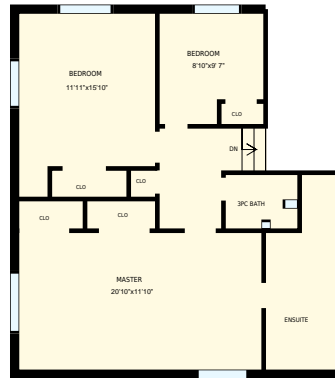

612 Perry Street Whitby, ON L1N 4C7

Total Exterior Area Above Grade 2312 sq. ft.

Main floor
Exterior Area 801 sq. ft.

2nd floor
Exterior Area 833 sq. ft.

Lower main
Exterior Area 678 sq. ft.

Subfloor

612 Perry Street Whitby, ON L1N 4C7

PREPARED FOR:

Main floor

Interior Area 708 sq. ft.
Exterior Area 801 sq. ft.

 Included Area

PREPARED ON:
Mar, 2017

All room dimensions and floor areas must be considered approximate and are subject to independent verification.
For method of measurement please see <https://youriguide.com/measure/>.

612 Perry Street Whitby, ON L1N 4C7

PREPARED FOR:

2nd floor

Interior Area 746 sq. ft.
Exterior Area 833 sq. ft.

 Included Area

PREPARED ON:
Mar, 2017

All room dimensions and floor areas must be considered approximate and are subject to independent verification.
For method of measurement please see <https://youriguide.com/measure/>.

612 Perry Street Whitby, ON L1N 4C7

PREPARED FOR:

Lower main

Interior Area 563 sq. ft.
Exterior Area 678 sq. ft.

 Included Area

PREPARED ON:
Mar, 2017

All room dimensions and floor areas must be considered approximate and are subject to independent verification.
For method of measurement please see <https://youriguide.com/measure/>.