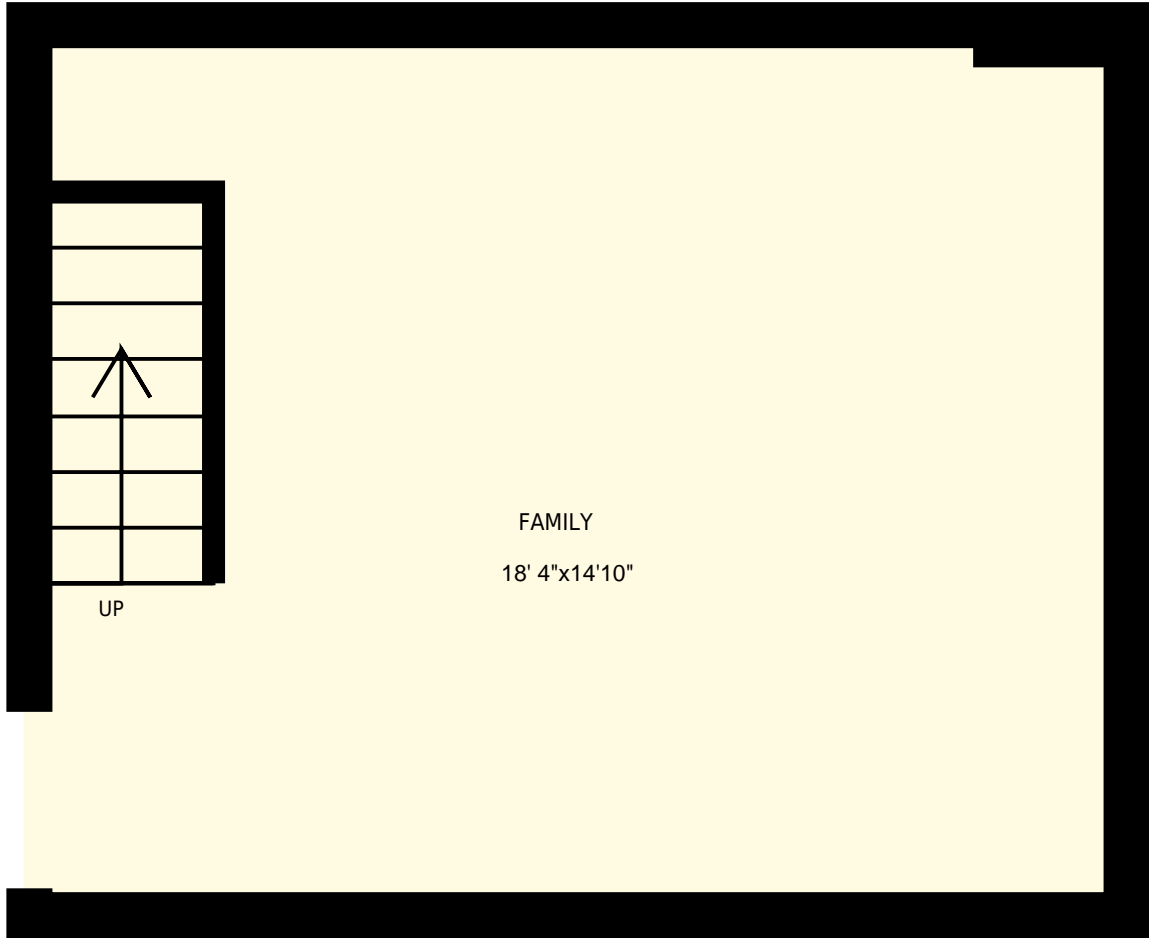

612 Perry Street Whitby, ON L1N 4C7

PREPARED FOR:

2nd floor

Interior Area 746 sq. ft.
Exterior Area 833 sq. ft.

 Included Area

PREPARED ON:
Mar, 2017

All room dimensions and floor areas must be considered approximate and are subject to independent verification.
For method of measurement please see <https://youriguide.com/measure/>.

612 Perry Street Whitby, ON L1N 4C7

PREPARED FOR:

Lower main

Interior Area 563 sq. ft.
Exterior Area 678 sq. ft.

 Included Area

PREPARED ON:
Mar, 2017

All room dimensions and floor areas must be considered approximate and are subject to independent verification.
For method of measurement please see <https://youriguide.com/measure/>.