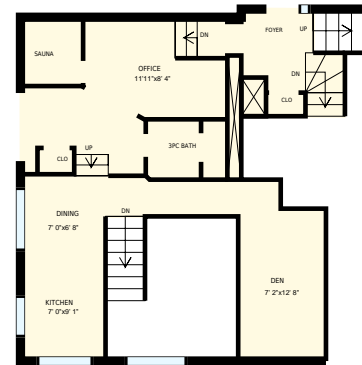

612 Perry Street Whitby, ON L1N 4C7

Total Exterior Area Above Grade 2312 sq. ft.

Main floor
Exterior Area 801 sq. ft.

2nd floor
Exterior Area 833 sq. ft.

Lower main
Exterior Area 678 sq. ft.

Subfloor

612 Perry Street Whitby, ON L1N 4C7

PREPARED FOR:

Main floor

Interior Area 708 sq. ft.
Exterior Area 801 sq. ft.

 Included Area

PREPARED ON:
Mar, 2017

All room dimensions and floor areas must be considered approximate and are subject to independent verification.
For method of measurement please see <https://youriguide.com/measure/>.

612 Perry Street Whitby, ON L1N 4C7

PREPARED FOR:

2nd floor

Interior Area 746 sq. ft.
Exterior Area 833 sq. ft.

 Included Area

PREPARED ON:
Mar, 2017

All room dimensions and floor areas must be considered approximate and are subject to independent verification.
For method of measurement please see <https://youriguide.com/measure/>.

612 Perry Street Whitby, ON L1N 4C7

PREPARED FOR:

Lower main

Interior Area 563 sq. ft.
Exterior Area 678 sq. ft.

 Included Area

PREPARED ON:
Mar, 2017

All room dimensions and floor areas must be considered approximate and are subject to independent verification.
For method of measurement please see <https://youriguide.com/measure/>.