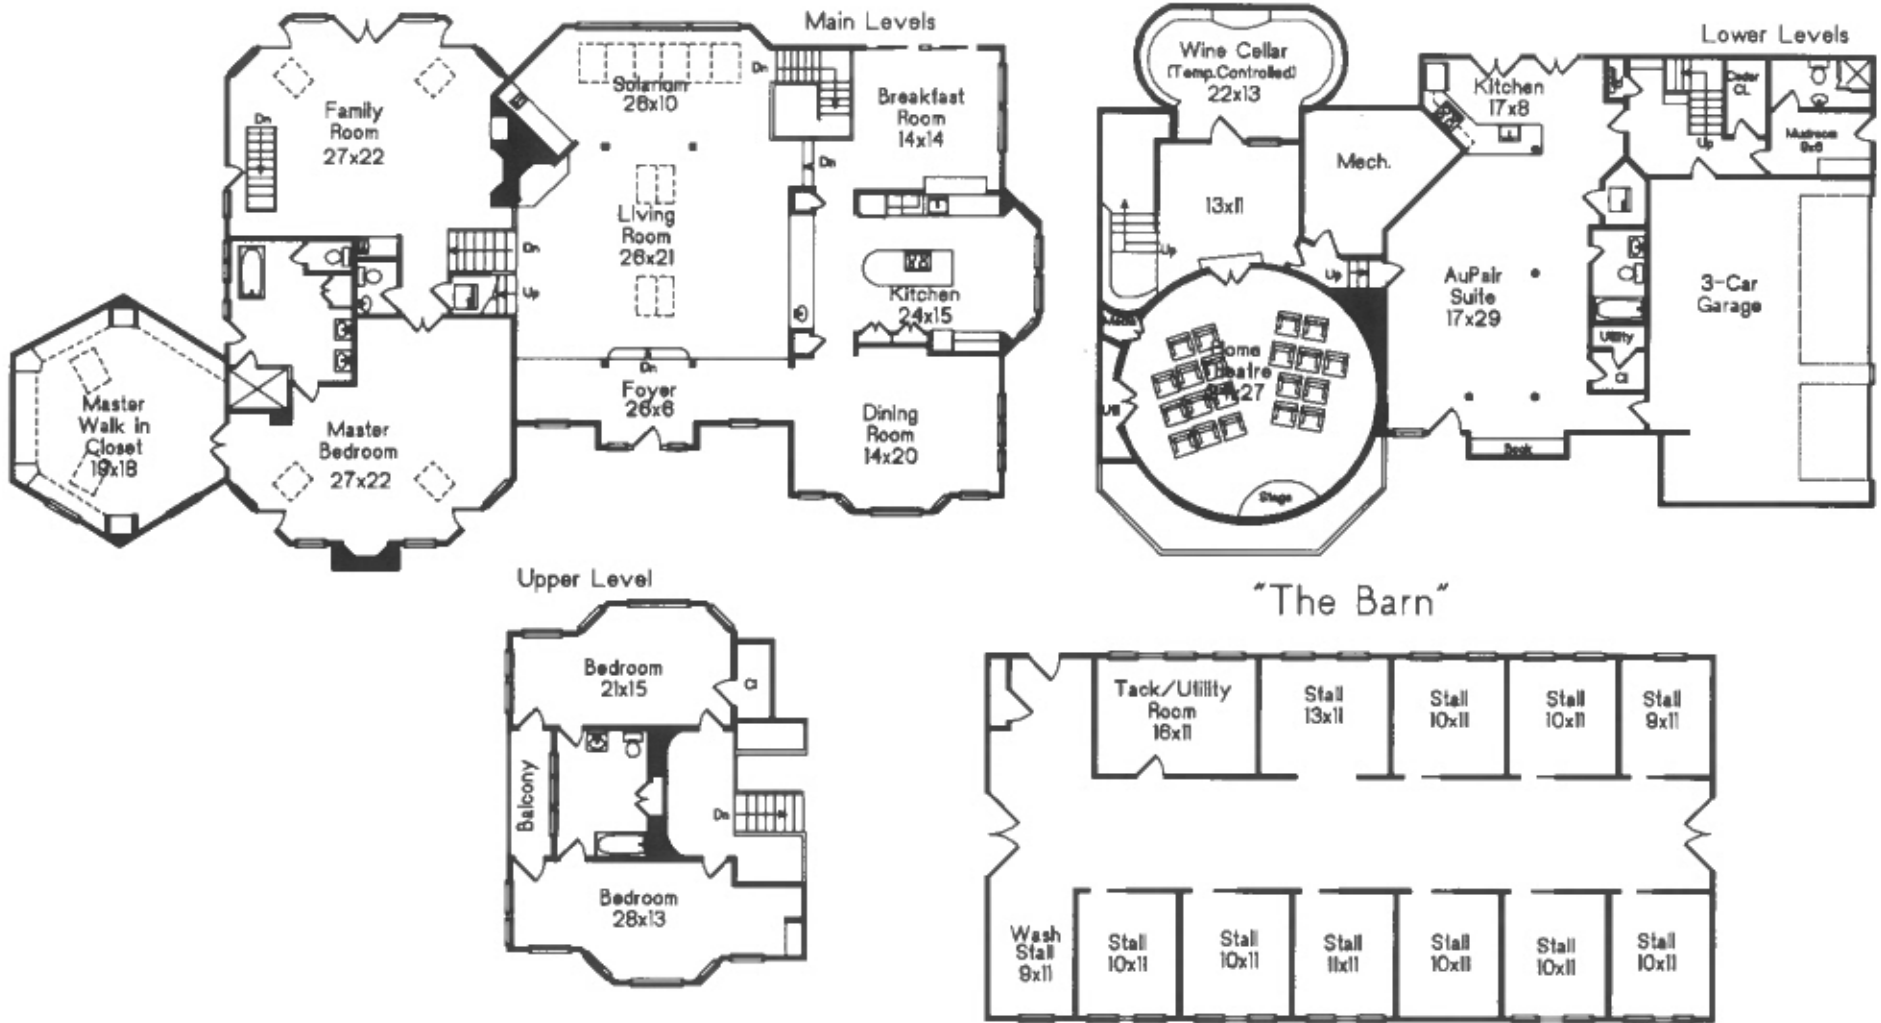

1516 Central Avenue
Needham, MA

M Carol Meyer
781-465-6500
Copyright 2011

This drawing is an artistic rendering intended for marketing purposes only. The dimensions and/or square footage are approximate and should be verified by an independent source. This drawing is copyright protected and therefore licensed for use by those named on the floor plan.