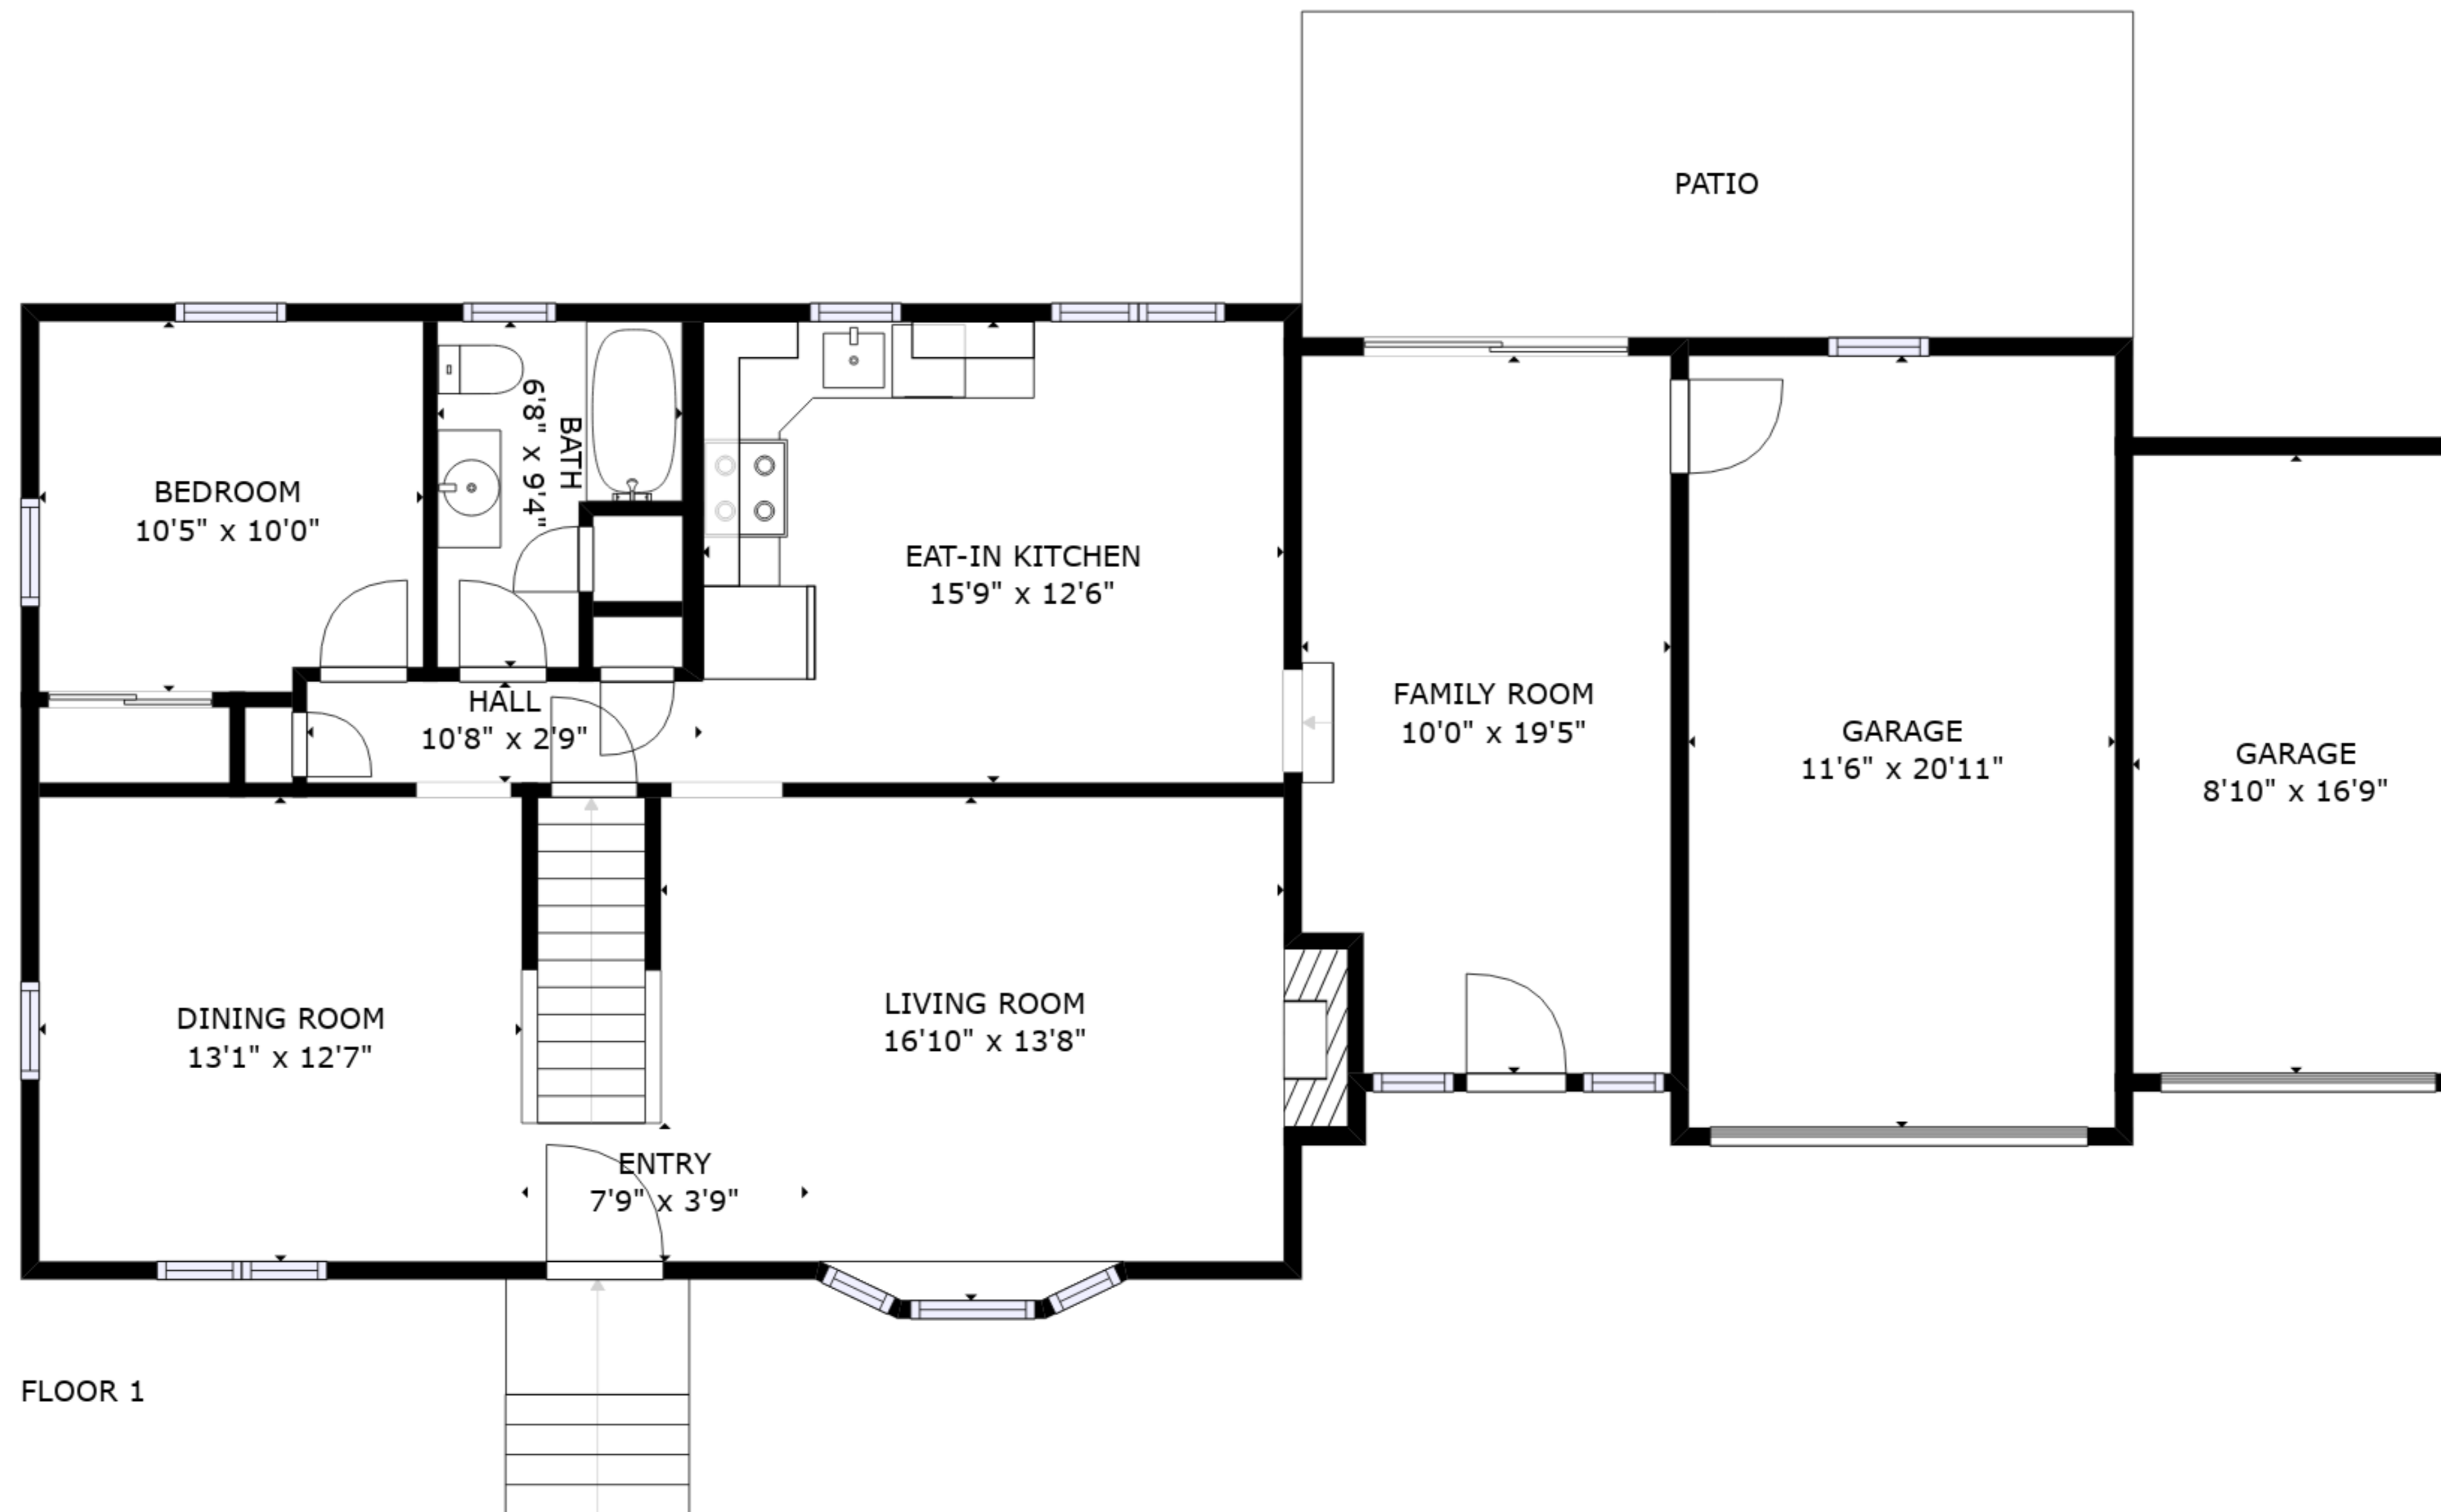

FLOOR 2

FLOOR 1

GROSS INTERNAL AREA
 FLOOR 1: 1070 sq. ft, FLOOR 2: 674 sq. ft
 EXCLUDED AREAS: , GARAGE: 389 sq. ft
 PATIO: 199 sq. ft
 TOTAL: 1744 sq. ft

SIZES AND DIMENSIONS ARE APPROXIMATE, ACTUAL MAY VARY.