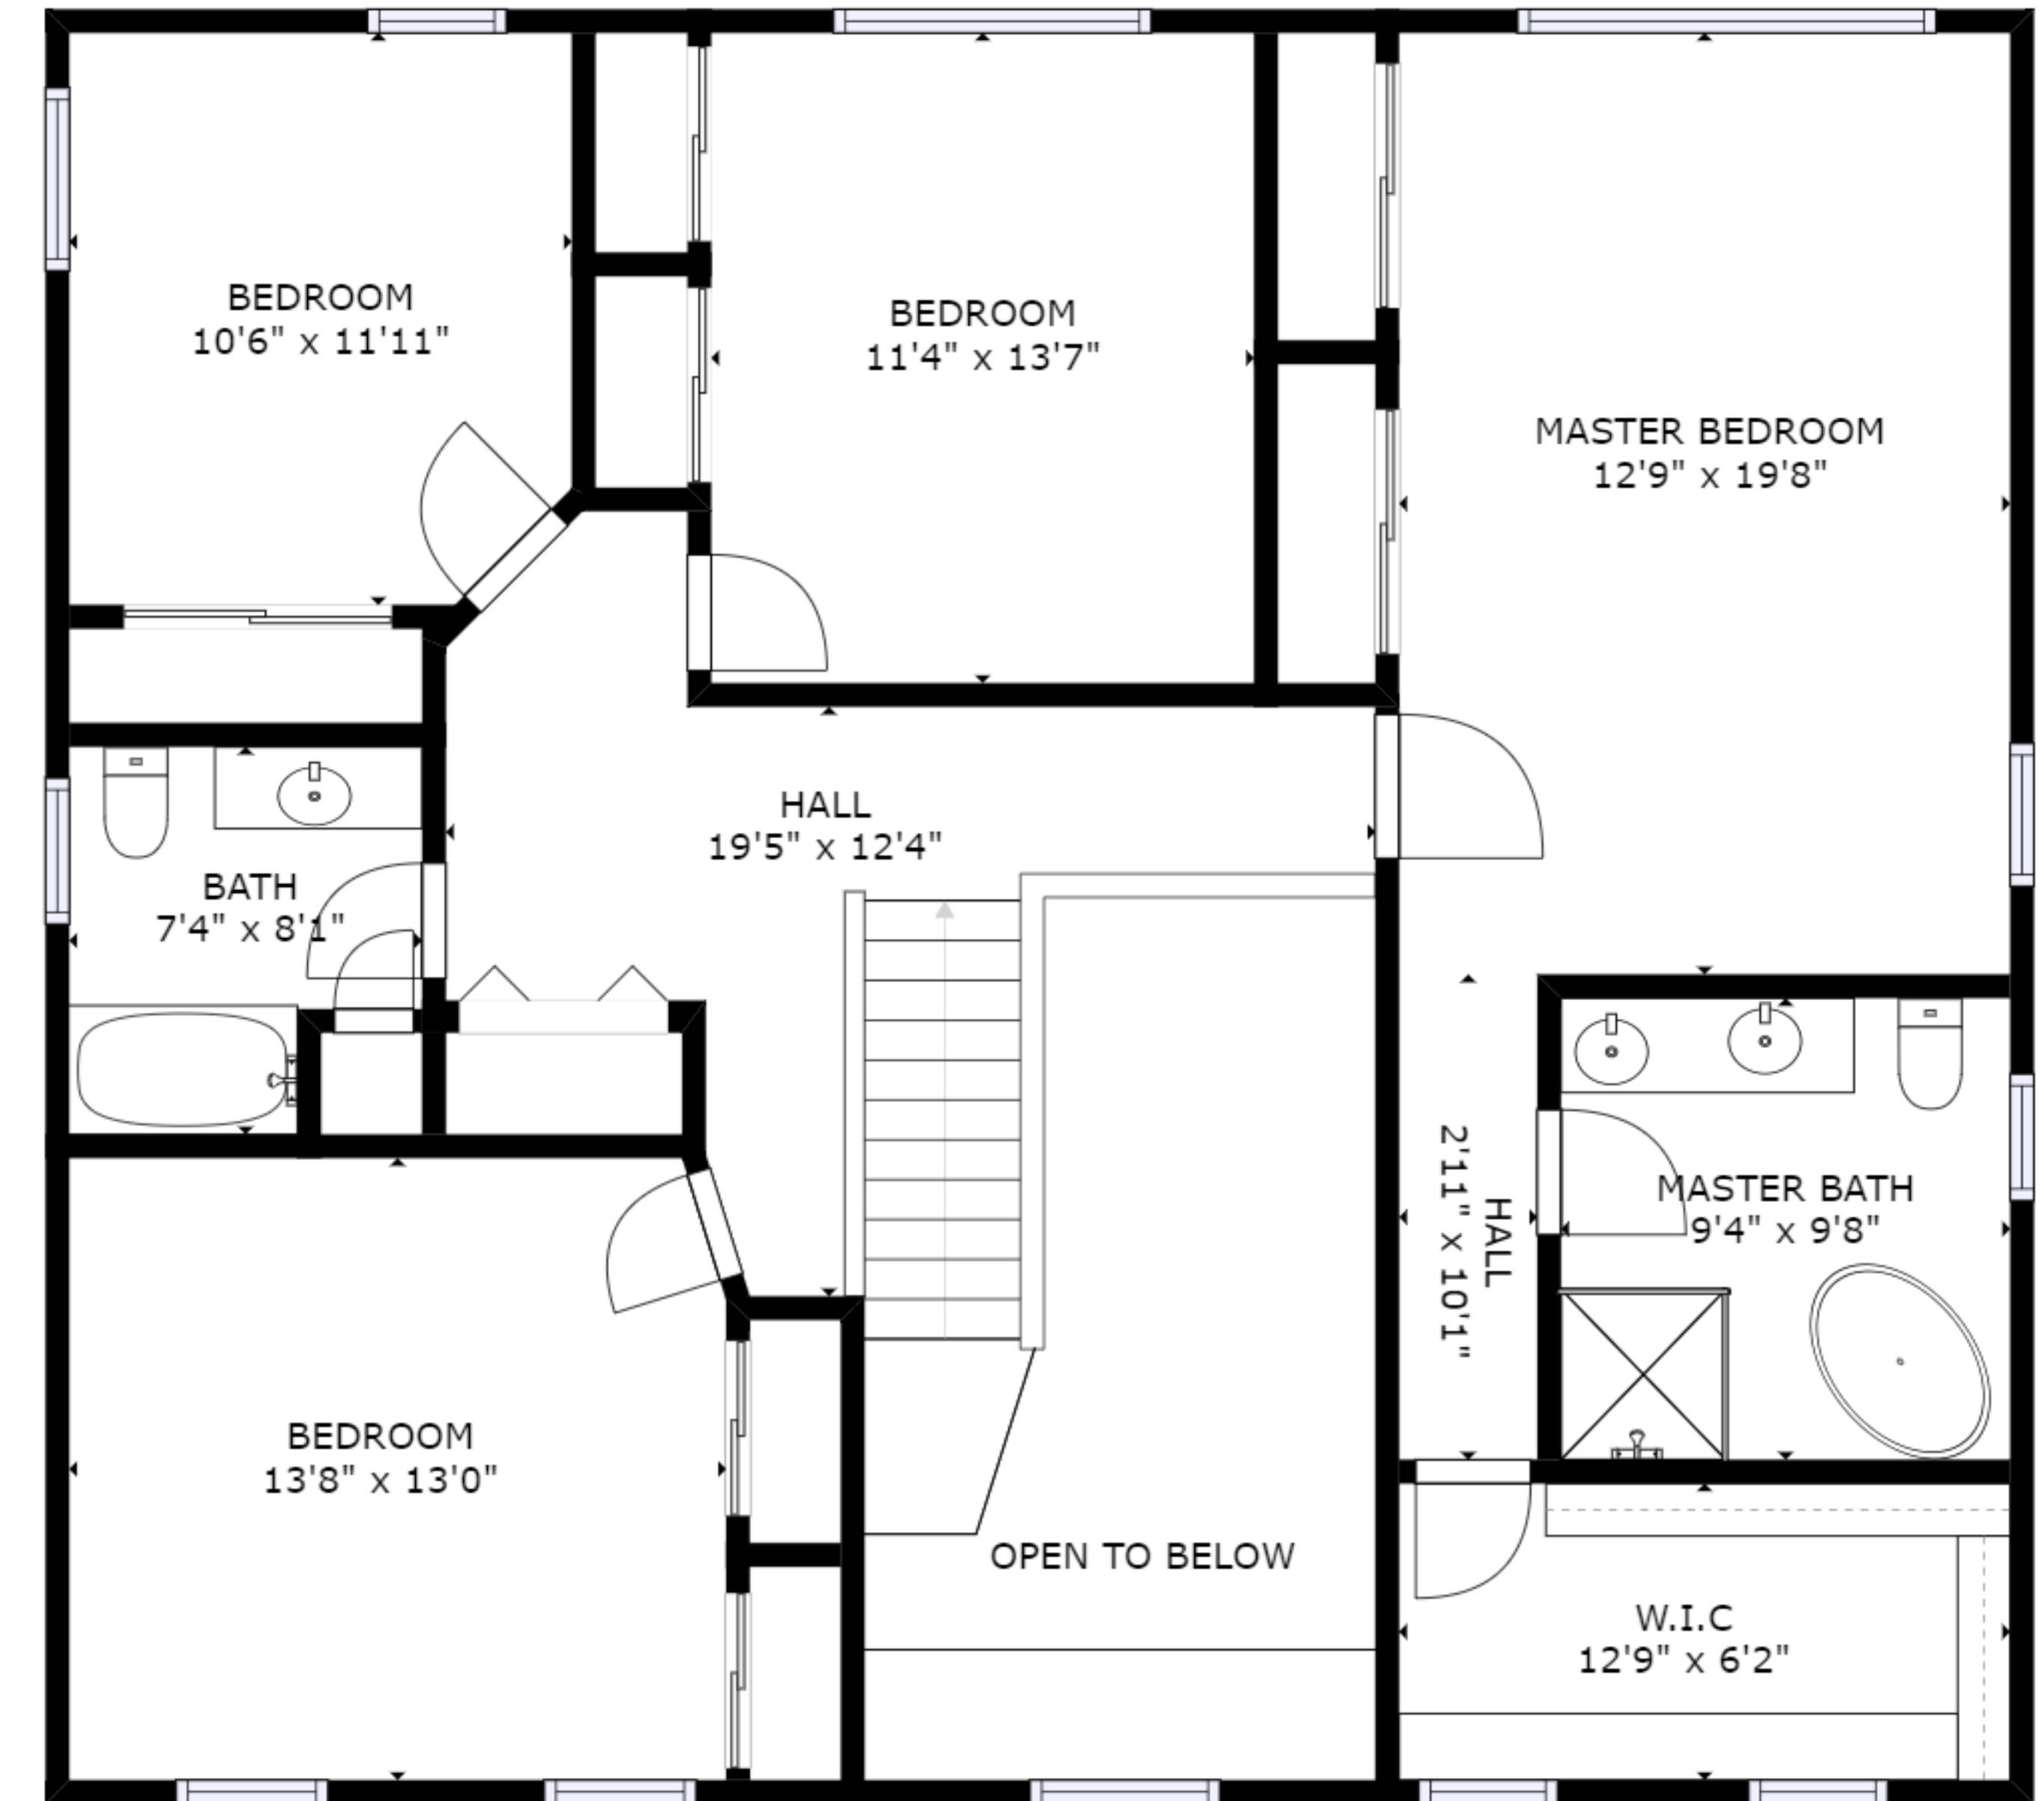

FLOOR 1

FLOOR 2

FLOOR 3

GROSS INTERNAL AREA
 FLOOR 1: 291 sq ft, FLOOR 2: 1324 sq ft
 FLOOR 3: 1313 sq ft, EXCLUDED AREAS:
 GARAGE: 385 sq ft
 TOTAL: 2929 sq ft

SIZES AND DIMENSIONS ARE APPROXIMATE, ACTUAL MAY VARY.