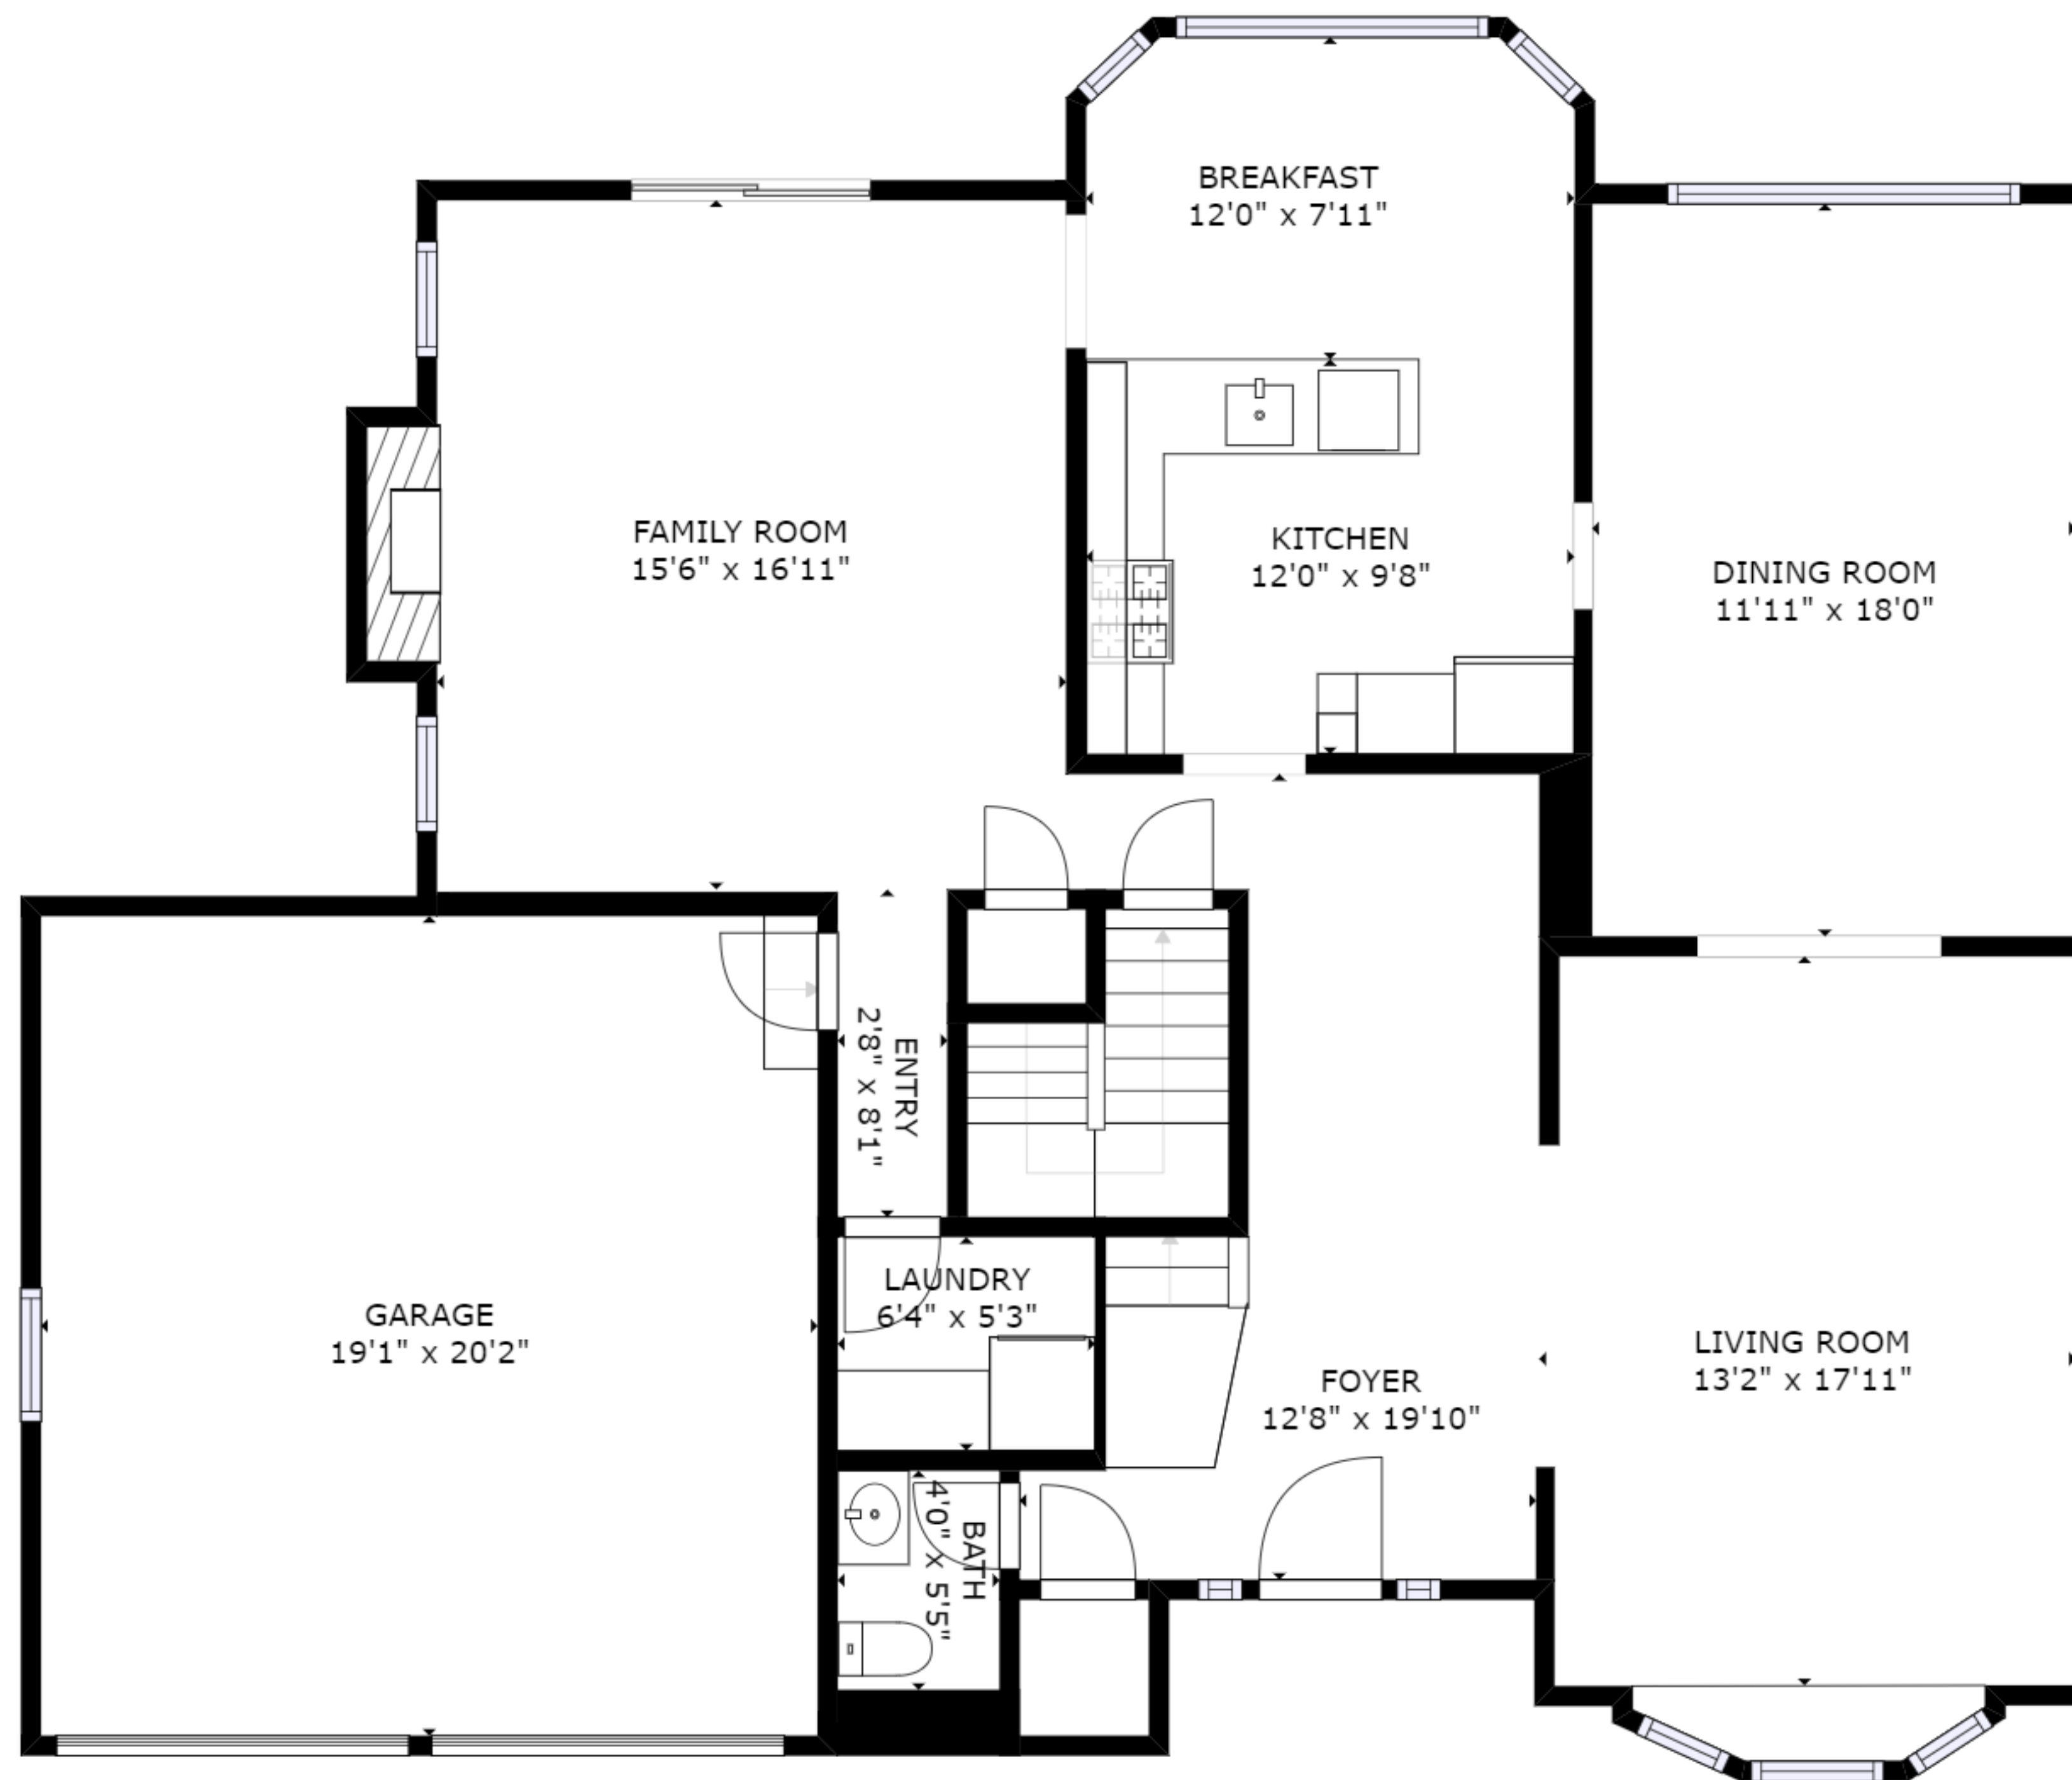

FLOOR 1

FLOOR 2

FLOOR 3

GROSS INTERNAL AREA
 FLOOR 1: 291 sq ft, FLOOR 2: 1324 sq ft
 FLOOR 3: 1313 sq ft, EXCLUDED AREAS:
 GARAGE: 385 sq ft
 TOTAL: 2929 sq ft

SIZES AND DIMENSIONS ARE APPROXIMATE, ACTUAL MAY VARY.