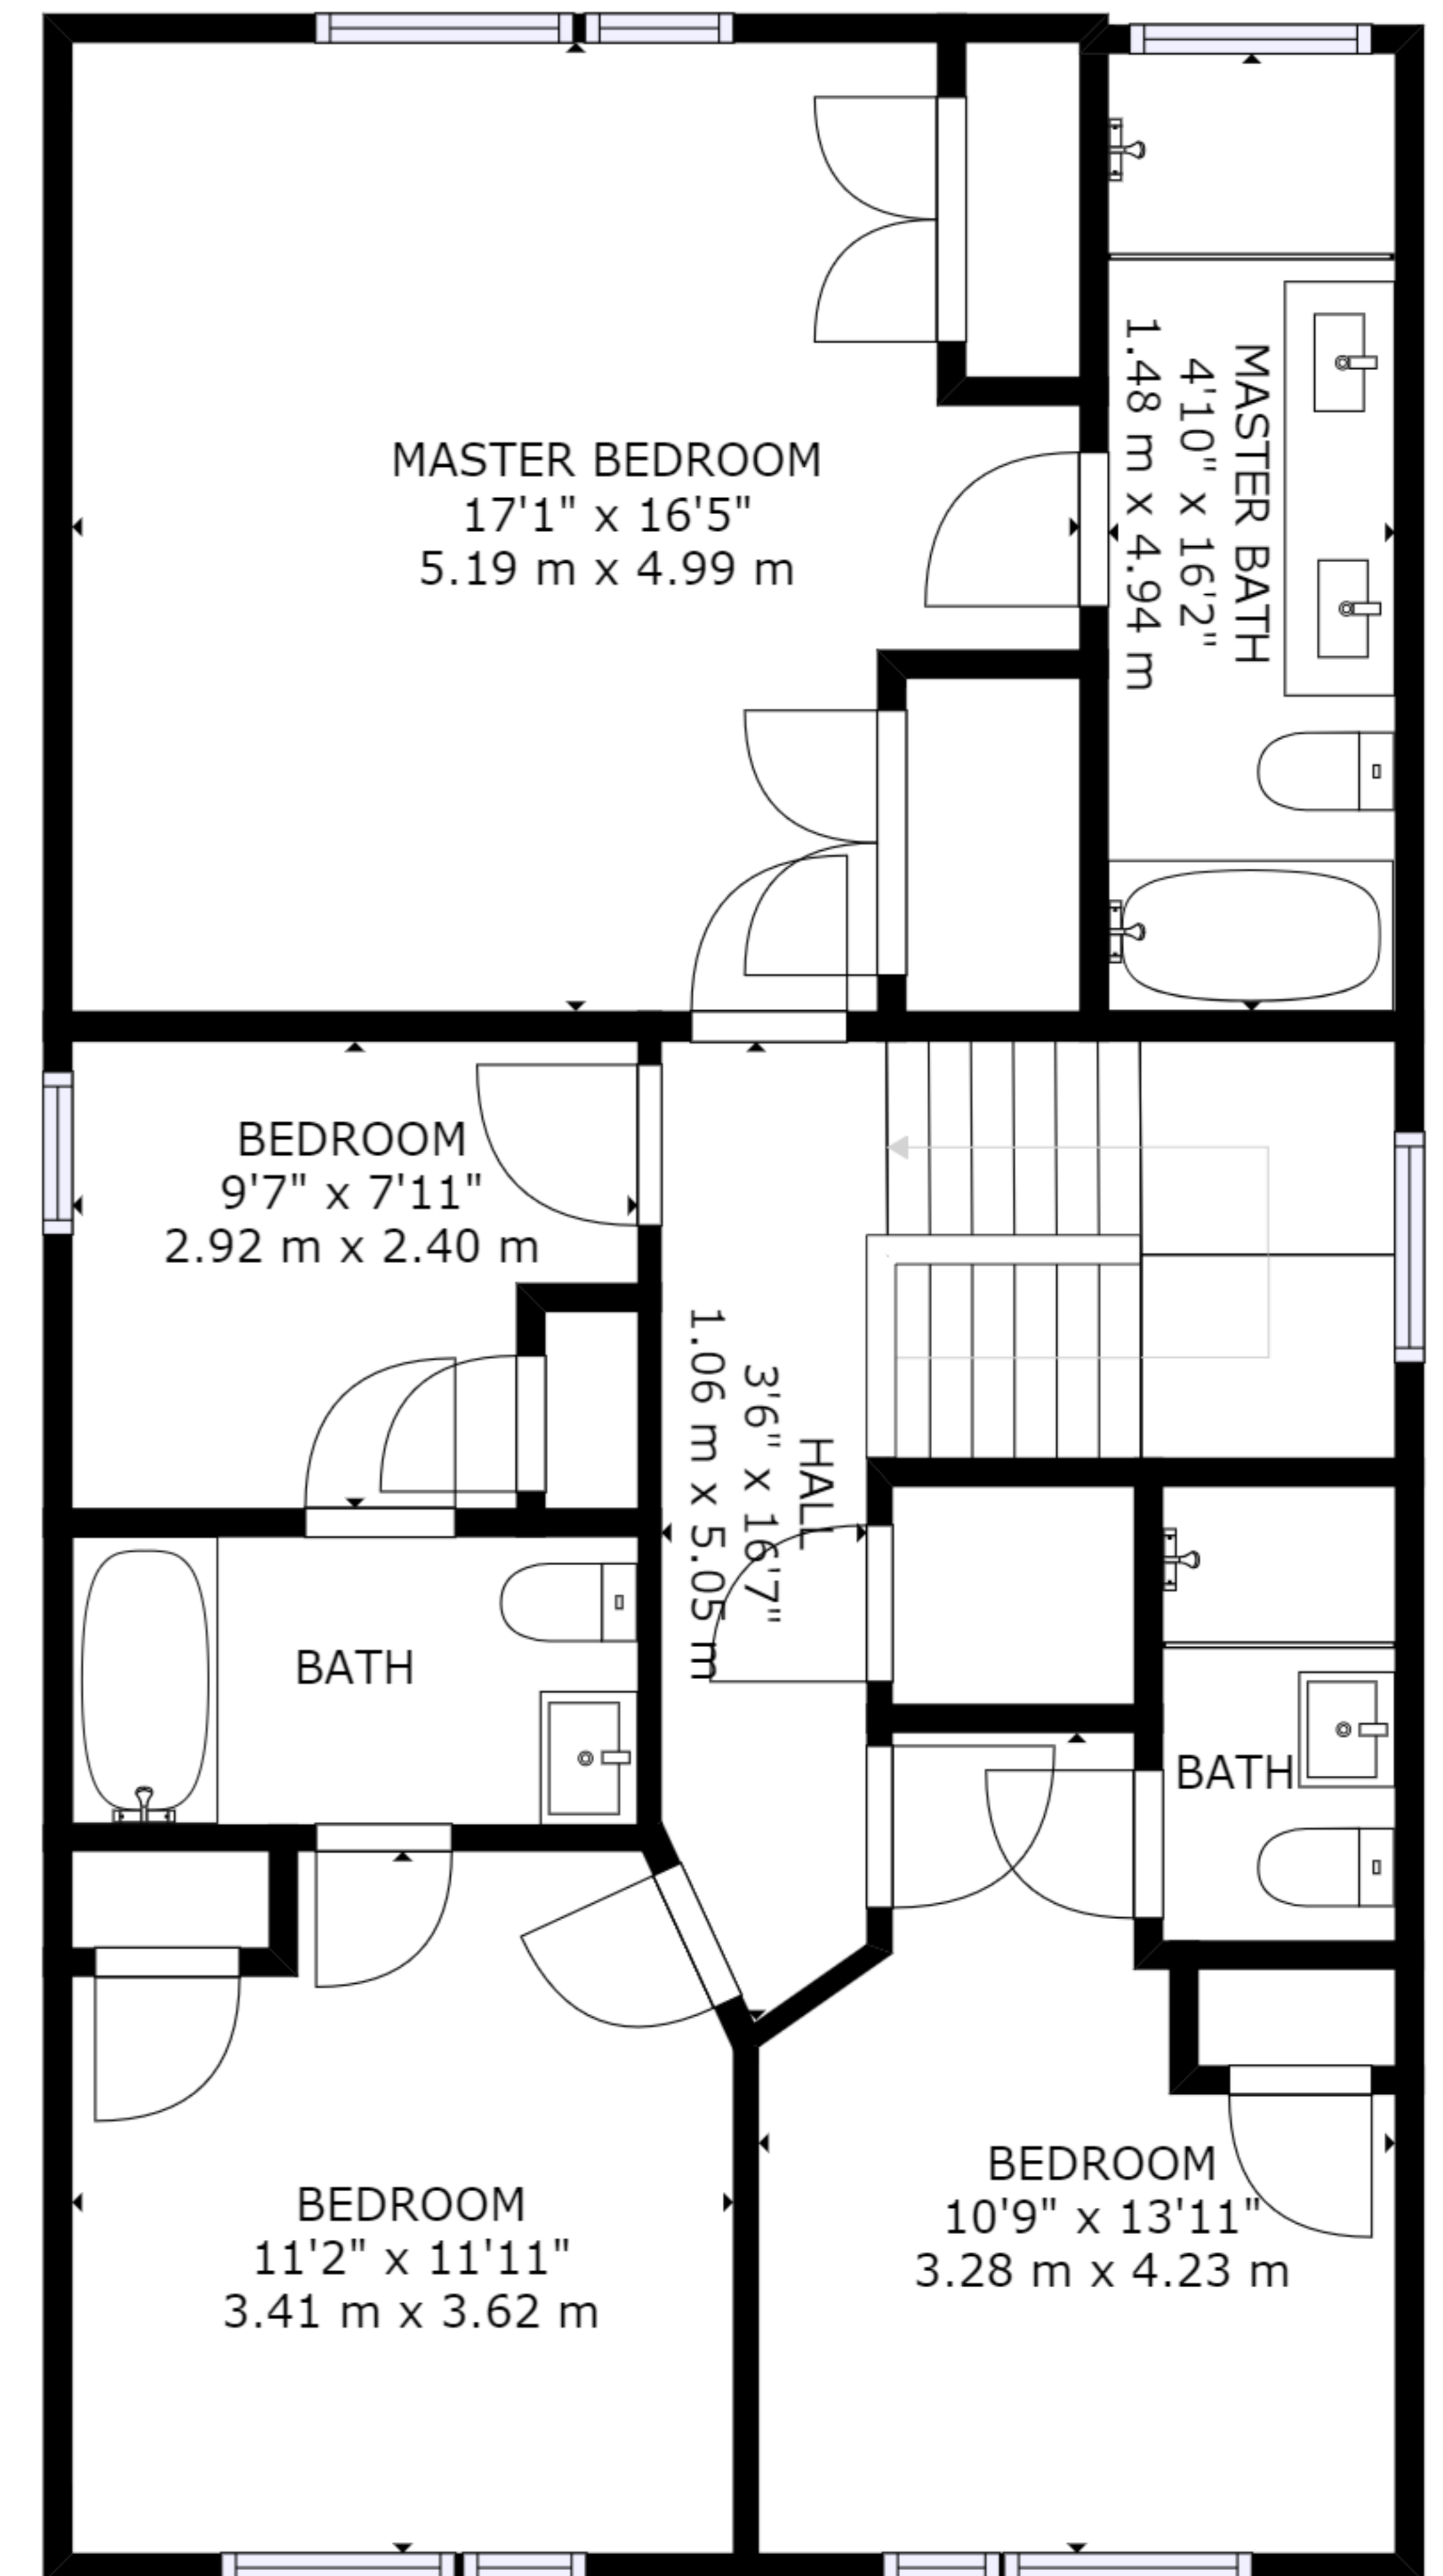

FLOOR 1

FLOOR 2

FLOOR 3

GROSS INTERNAL AREA  
 FLOOR 1: 906 sq ft, 84 m<sup>2</sup>, FLOOR 2: 967 sq ft, 90 m<sup>2</sup>  
 FLOOR 3: 950 sq ft, 88 m<sup>2</sup>  
 TOTAL: 2822 sq ft, 262 m<sup>2</sup>  
 SIZES AND DIMENSIONS ARE APPROXIMATE, ACTUAL MAY VARY.