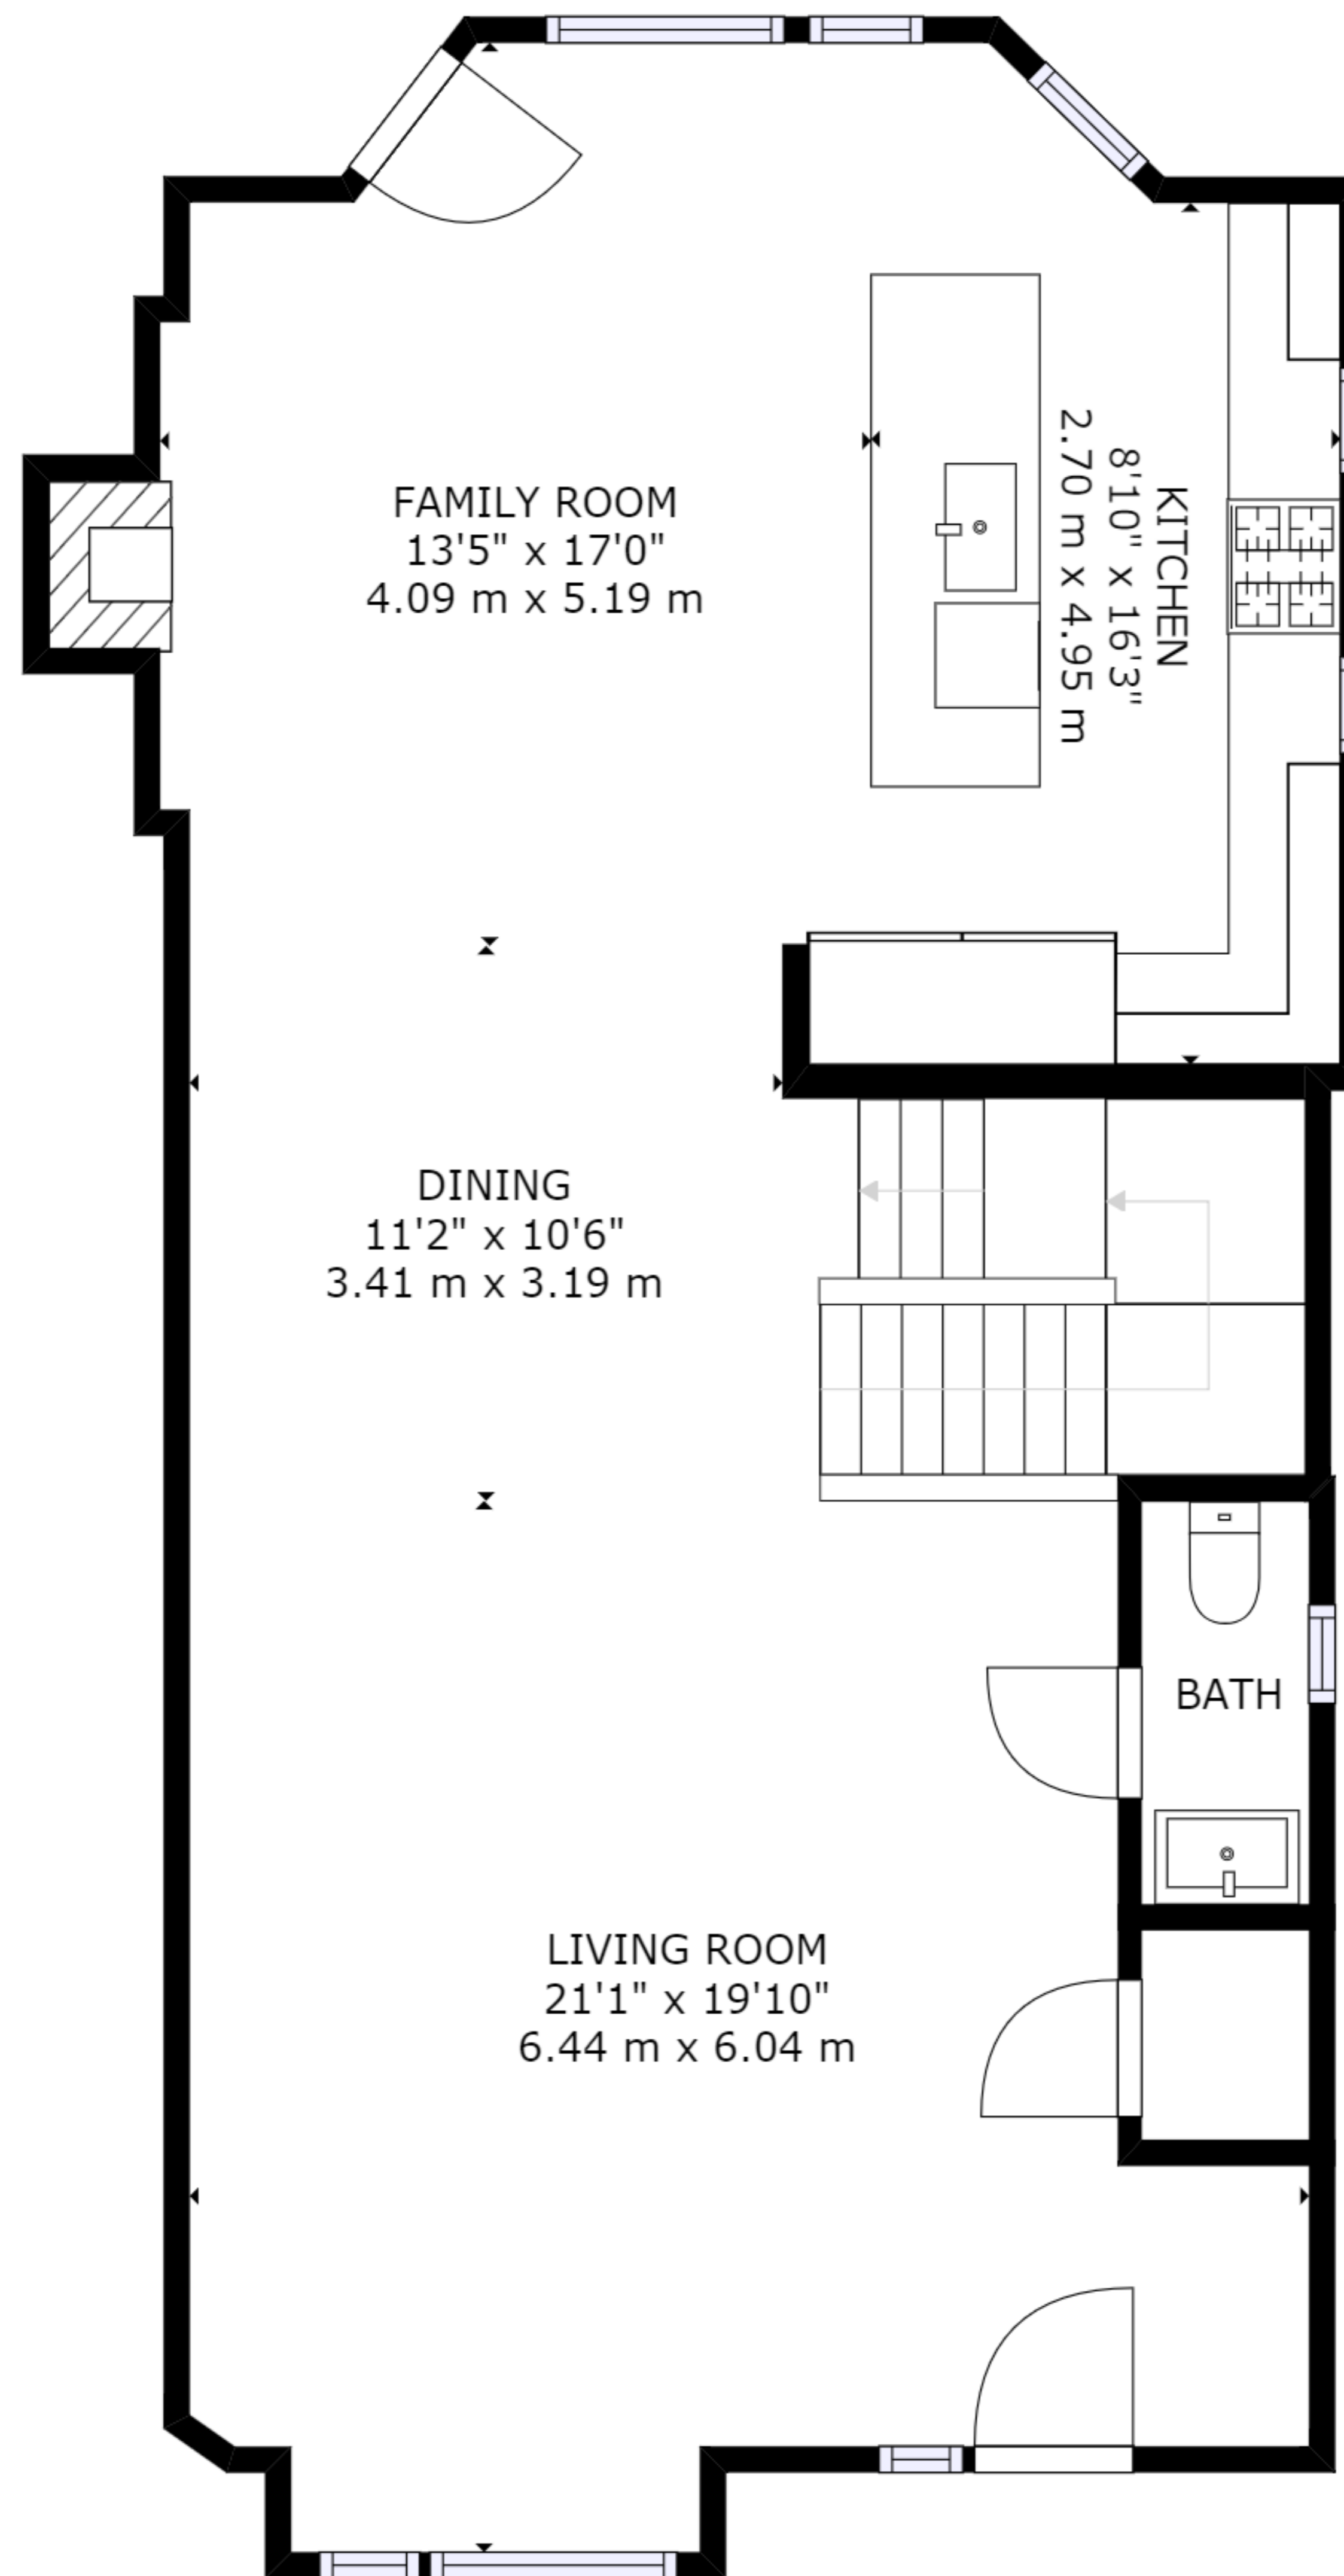

FLOOR 1

FLOOR 2

FLOOR 3

GROSS INTERNAL AREA  
 FLOOR 1: 906 sq ft, 84 m<sup>2</sup>, FLOOR 2: 967 sq ft, 90 m<sup>2</sup>  
 FLOOR 3: 950 sq ft, 88 m<sup>2</sup>  
 TOTAL: 2822 sq ft, 262 m<sup>2</sup>  
 SIZES AND DIMENSIONS ARE APPROXIMATE, ACTUAL MAY VARY.