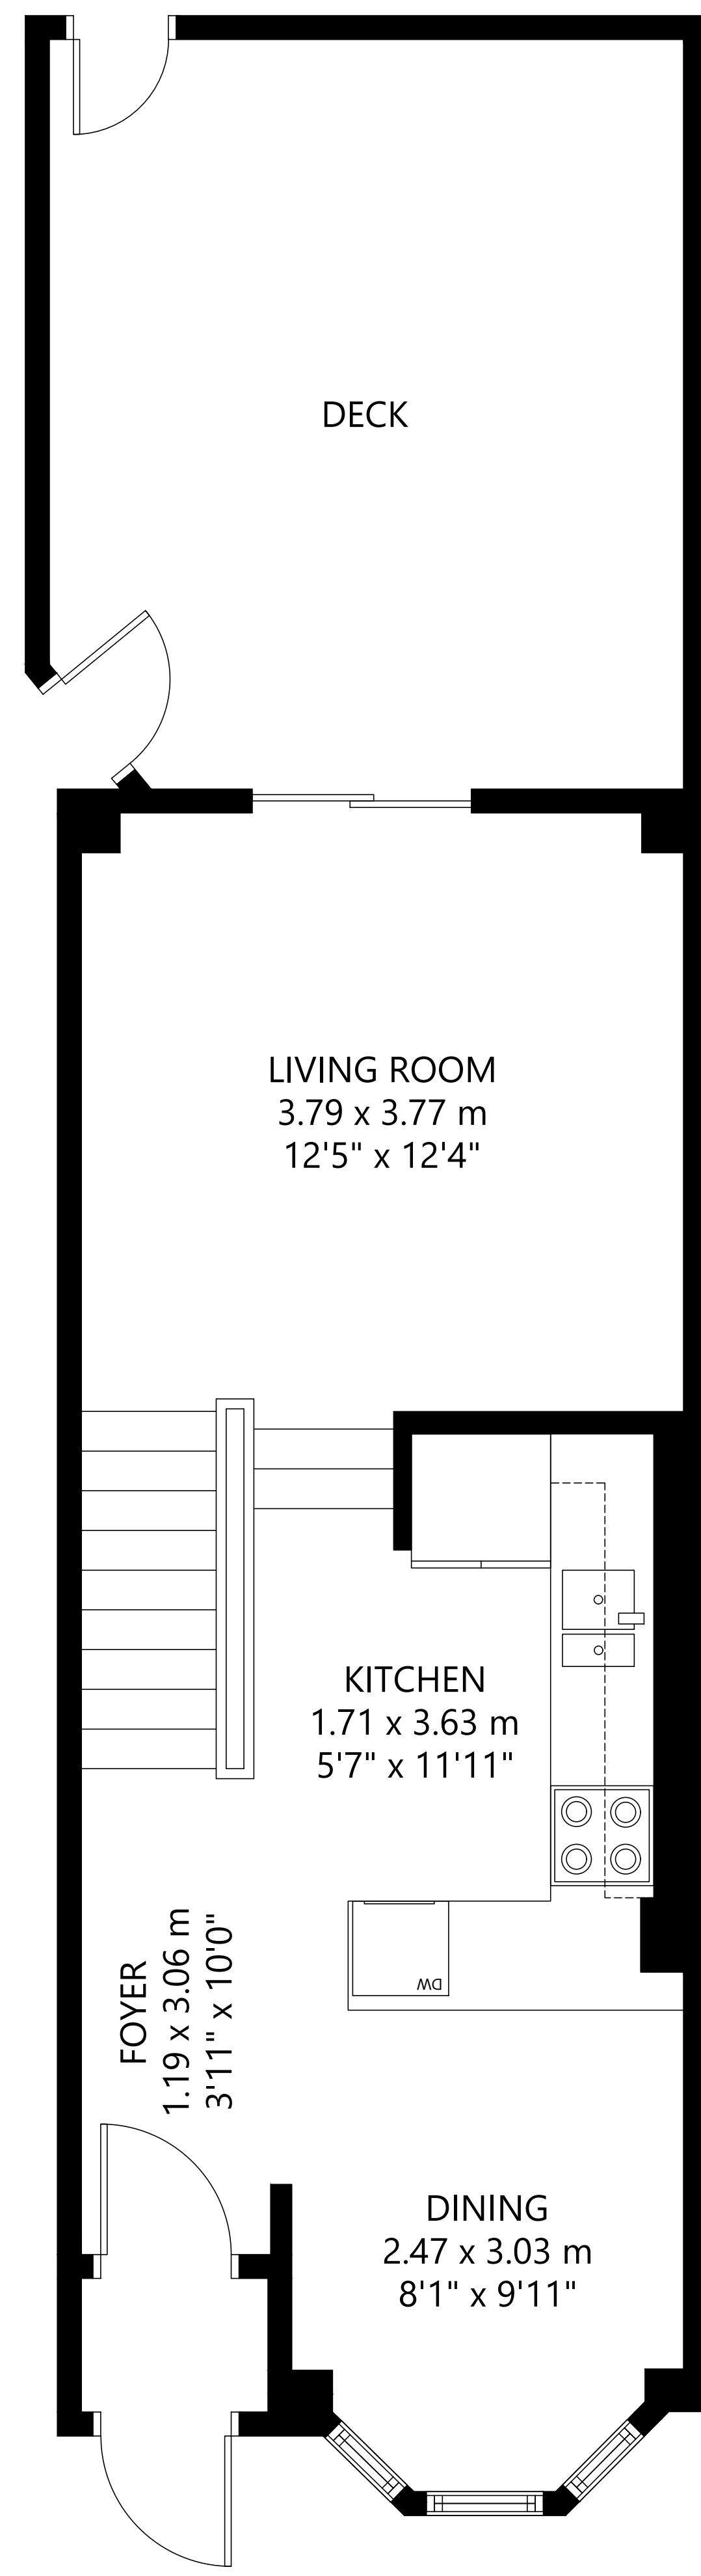

FLOOR 1

FLOOR 2

FLOOR 3

FLOOR 4

GROSS INTERNAL AREA  
 TOTAL: 1635 sq ft/138 m<sup>2</sup>  
 FLOOR 1: 395 sq ft/36 m<sup>2</sup> FLOOR 2: 418 sq ft/38 m<sup>2</sup>  
 FLOOR 3: 411 sq ft/32 m<sup>2</sup> FLOOR 4: 411 sq ft/32 m<sup>2</sup>  
 SIZE AND DIMENSIONS ARE APPROXIMATE, ACTUAL MAY VARY.