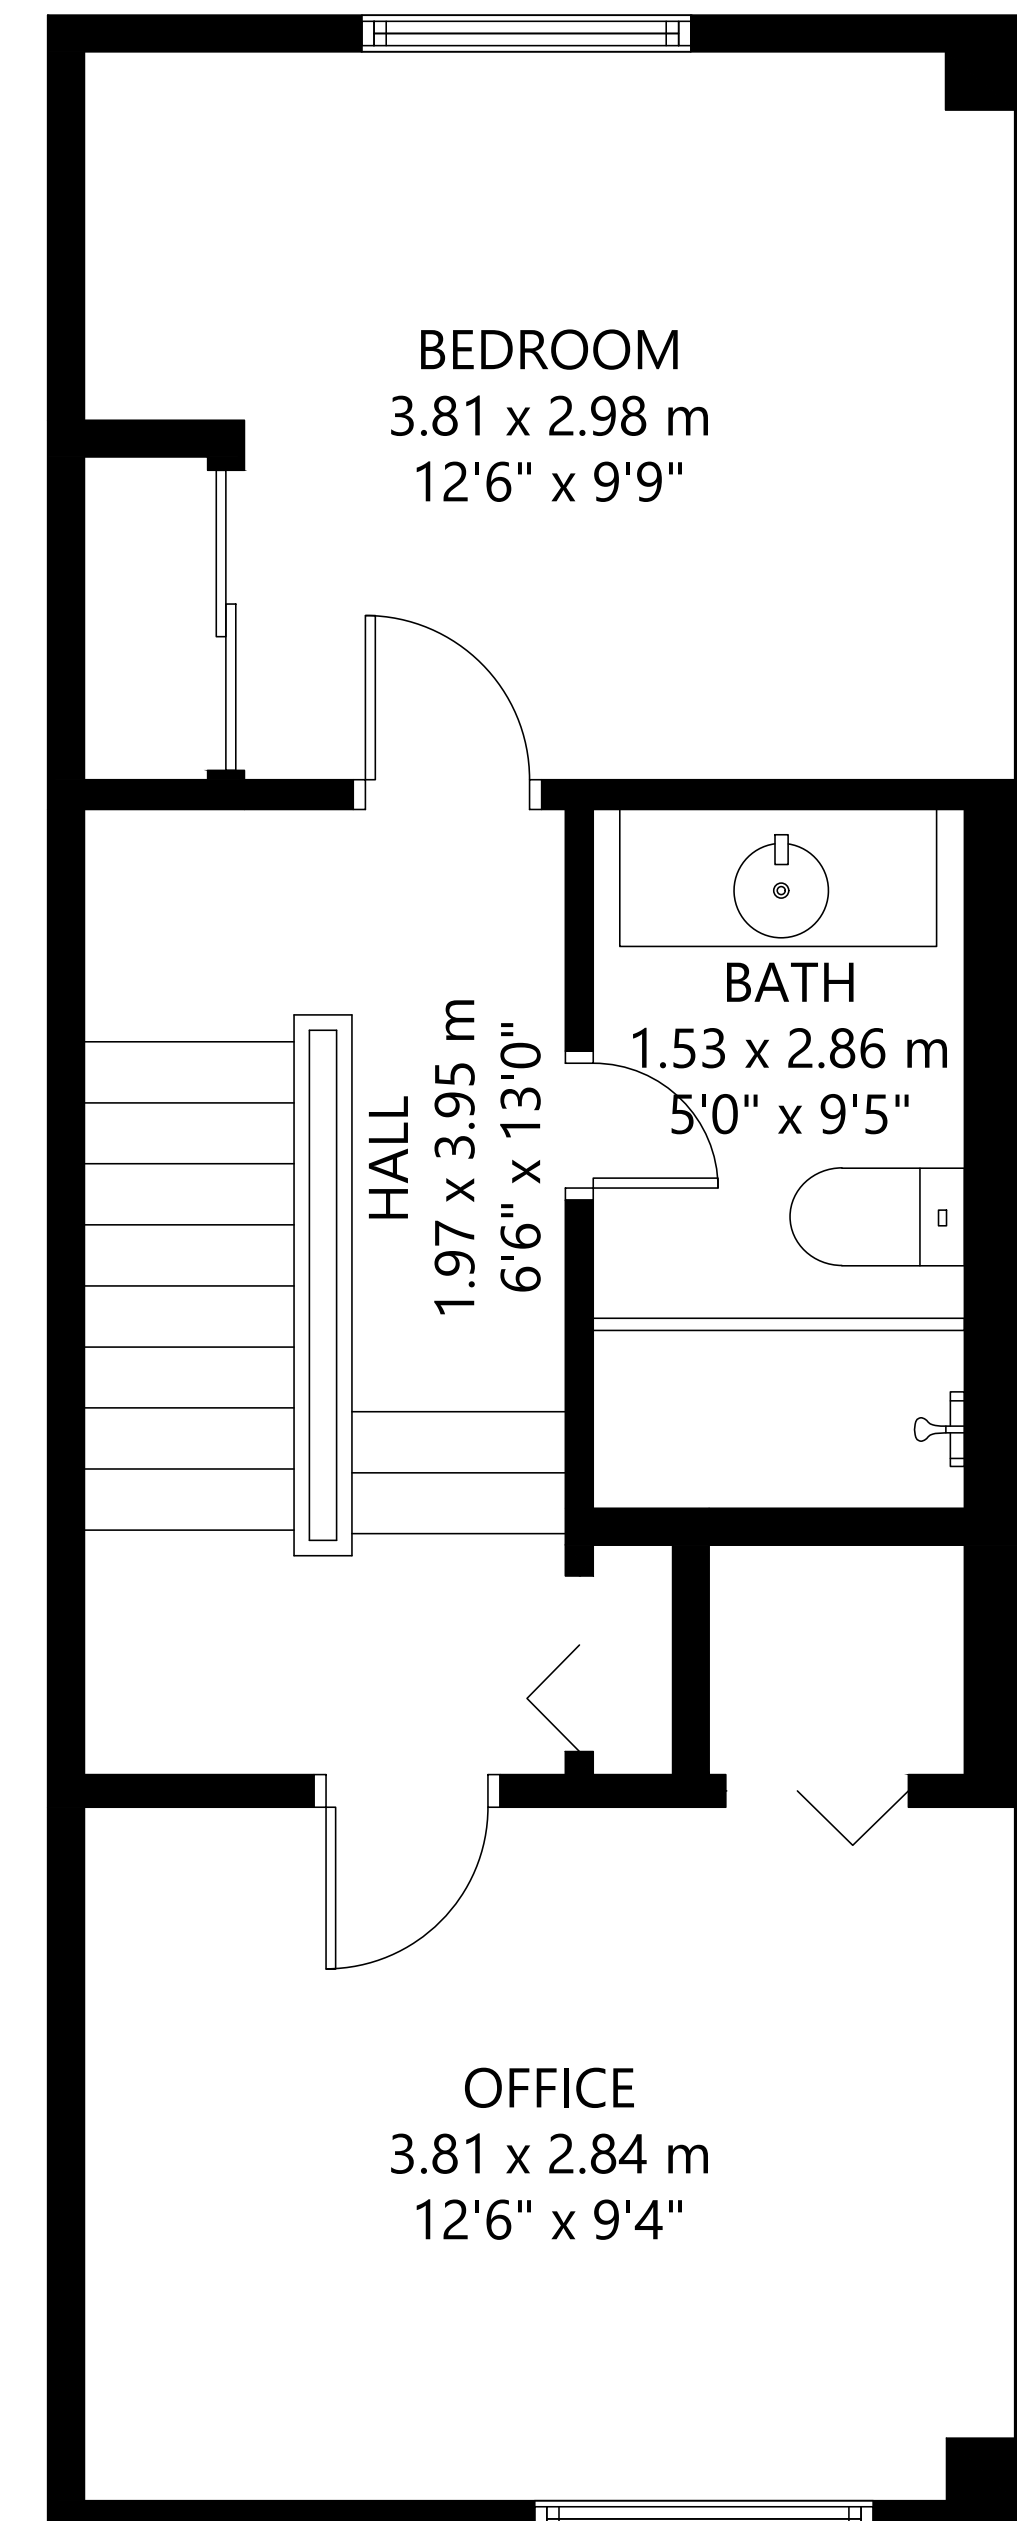

FLOOR 1

FLOOR 2

FLOOR 3

FLOOR 4

GROSS INTERNAL AREA  
 TOTAL: 1635 sq ft/138 m<sup>2</sup>  
 FLOOR 1: 395 sq ft/36 m<sup>2</sup> FLOOR 2: 418 sq ft/38 m<sup>2</sup>  
 FLOOR 3: 411 sq ft/32 m<sup>2</sup> FLOOR 4: 411 sq ft/32 m<sup>2</sup>  
 SIZE AND DIMENSIONS ARE APPROXIMATE, ACTUAL MAY VARY.