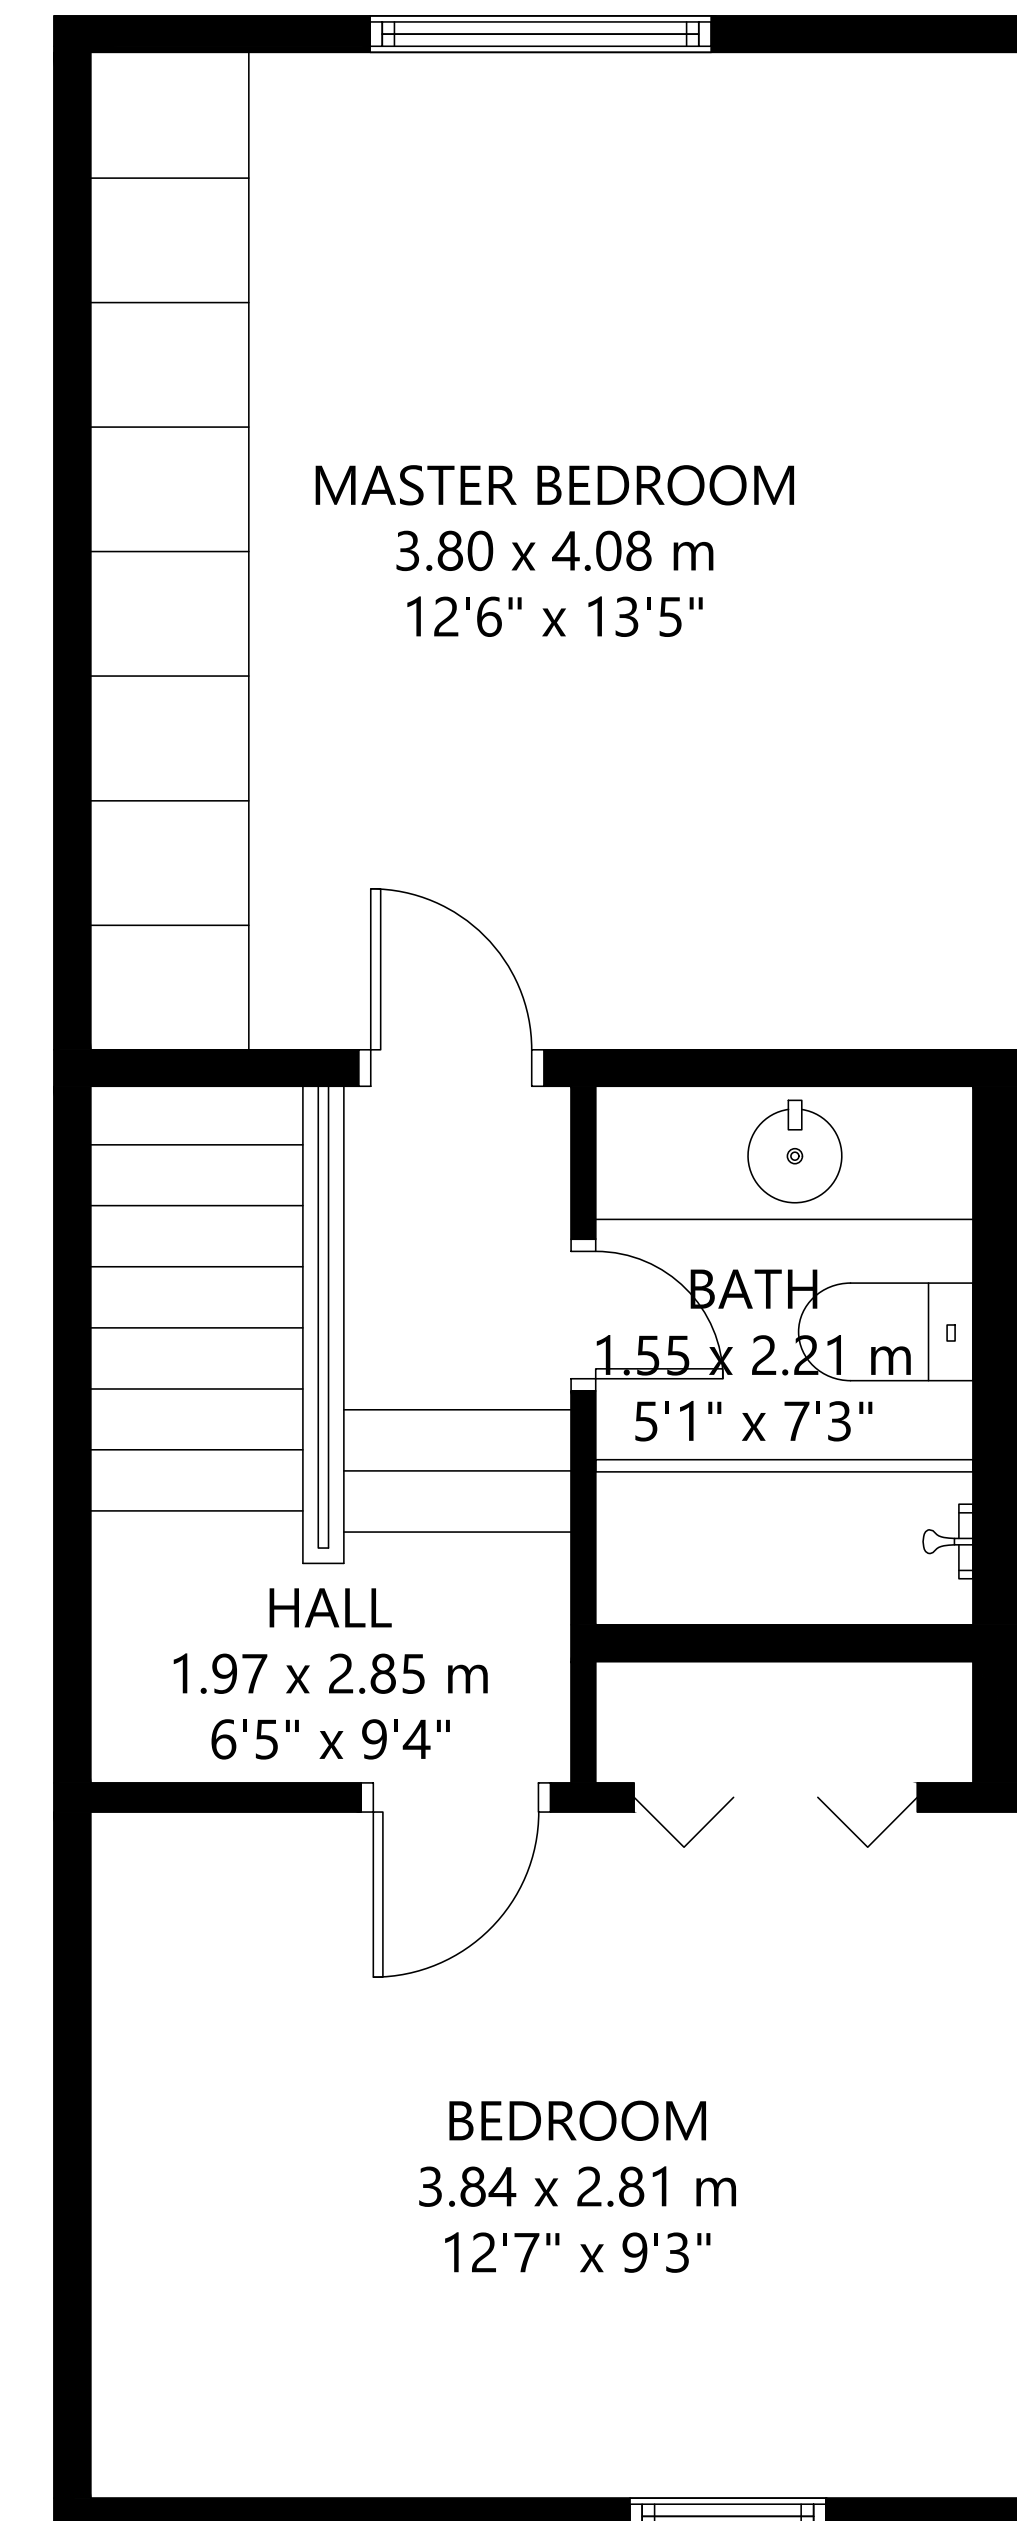

FLOOR 1

FLOOR 2

FLOOR 3

FLOOR 4

GROSS INTERNAL AREA  
 TOTAL: 1635 sq ft/138 m<sup>2</sup>  
 FLOOR 1: 395 sq ft/36 m<sup>2</sup> FLOOR 2: 418 sq ft/38 m<sup>2</sup>  
 FLOOR 3: 411 sq ft/32 m<sup>2</sup> FLOOR 4: 411 sq ft/32 m<sup>2</sup>  
 SIZE AND DIMENSIONS ARE APPROXIMATE, ACTUAL MAY VARY.