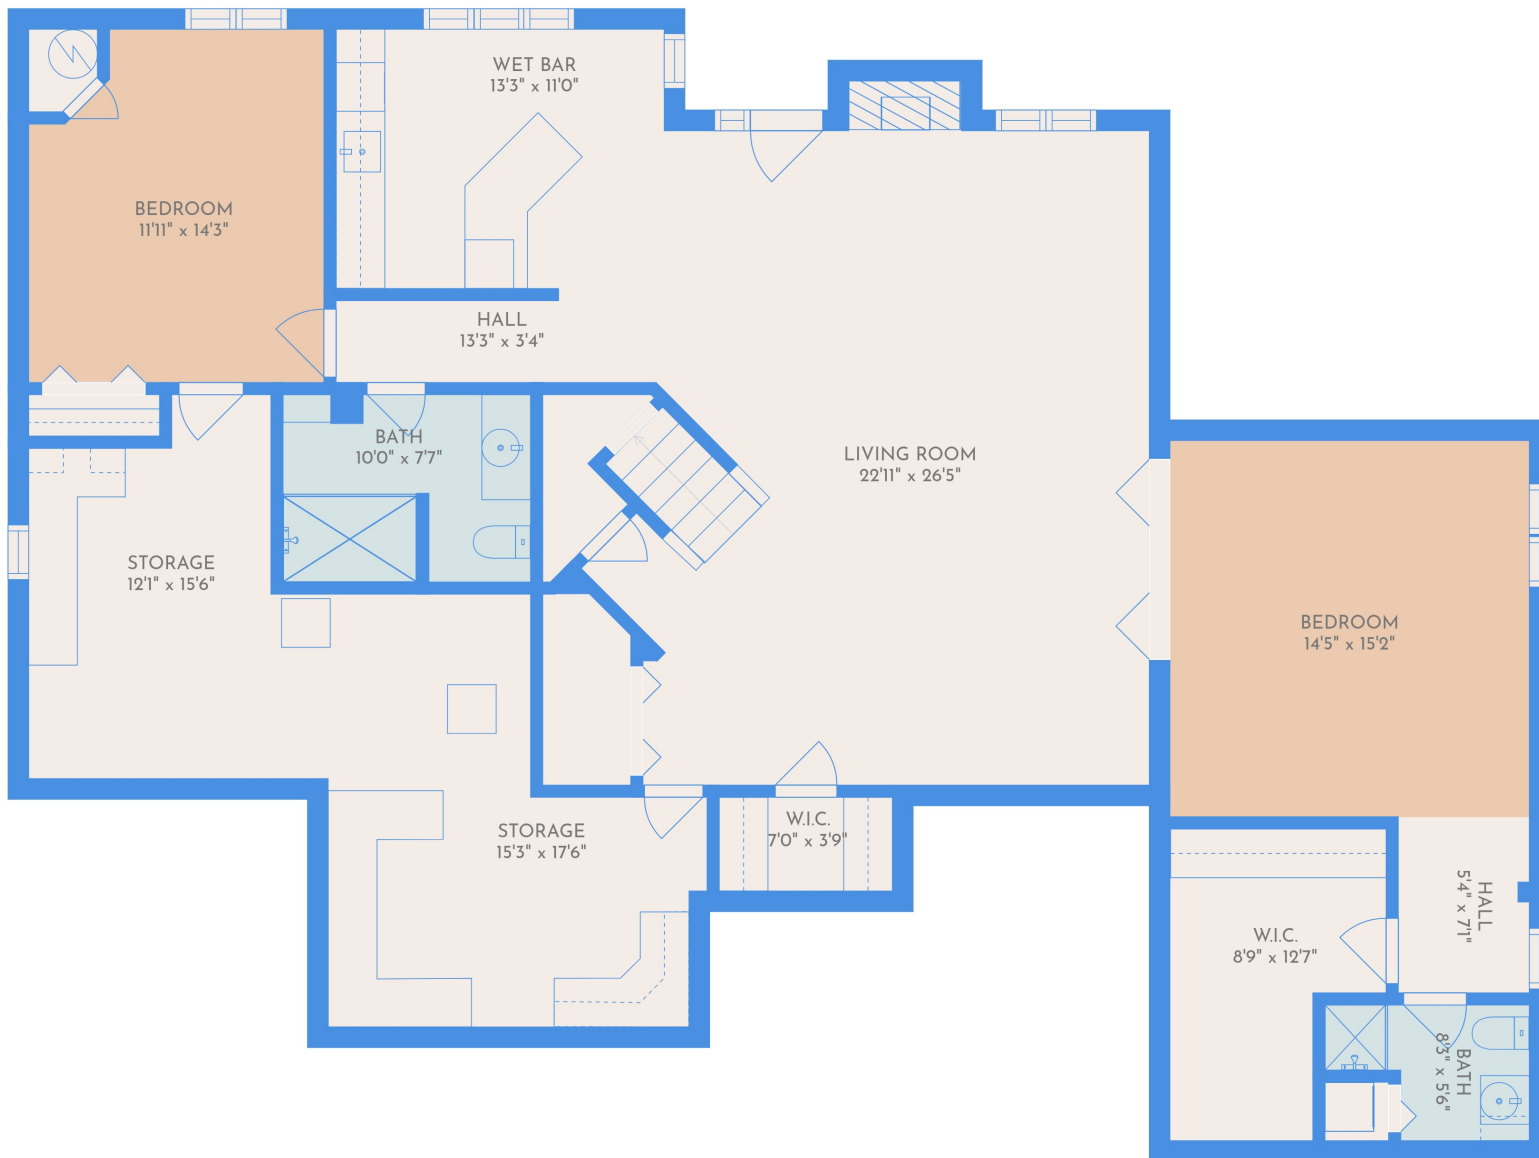

Estimated areas

GLA FLOOR 1: 0 sq. ft, excluded 2108 sq. ft
 GLA FLOOR 2: 2370 sq. ft, excluded 562 sq. ft
 Total GLA 2370 sq. ft, total scanned area 5040 sq. ft

SIZES AND DIMENSIONS ARE APPROXIMATE, ACTUAL MAY VARY.