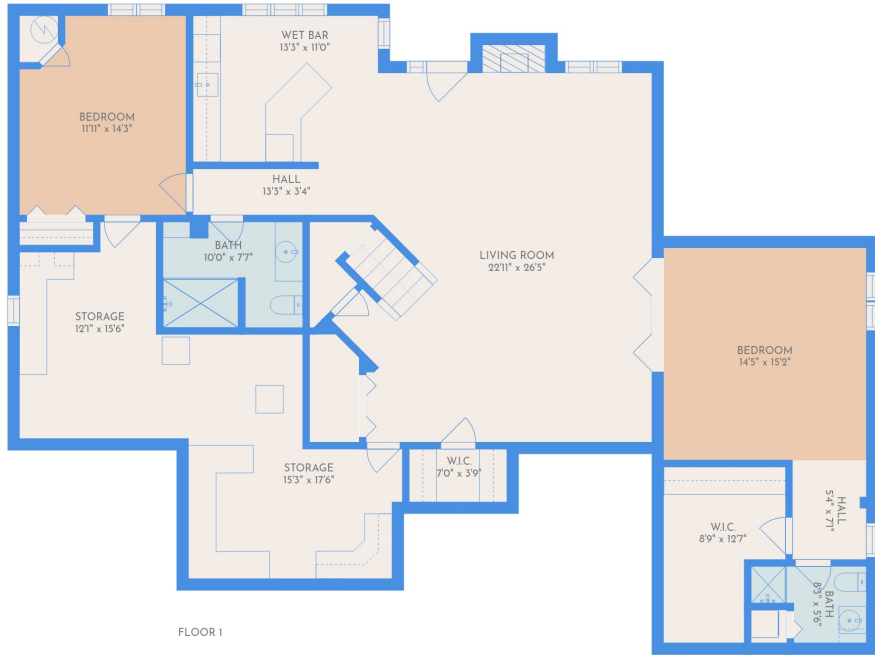

Estimated areas

GLA FLOOR 1: 0 sq. ft, excluded 2108 sq. ft
 GLA FLOOR 2: 2370 sq. ft, excluded 562 sq. ft
 Total GLA 2370 sq. ft, total scanned area 5040 sq. ft

SIZES AND DIMENSIONS ARE APPROXIMATE, ACTUAL MAY VARY.