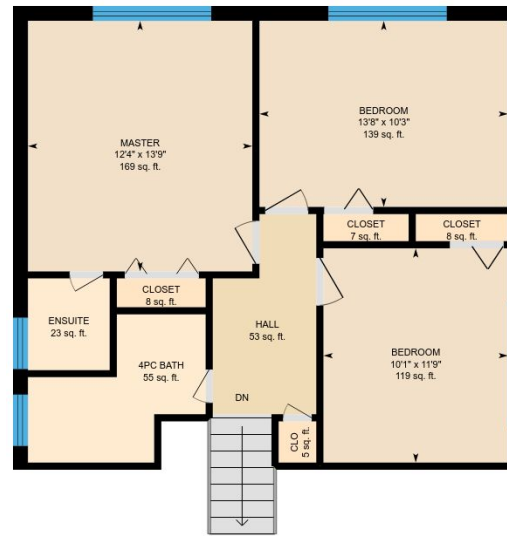

30 Eldorado Ct, Toronto, ON

Total Exterior Area Above Grade 2369 sq. ft. (Main Building)

PREPARED: Dec, 2017

30 Eldorado Ct, Toronto, ON

Basement (Below Grade)
Exterior Area 874 sq. ft.

PREPARED: Dec, 2017