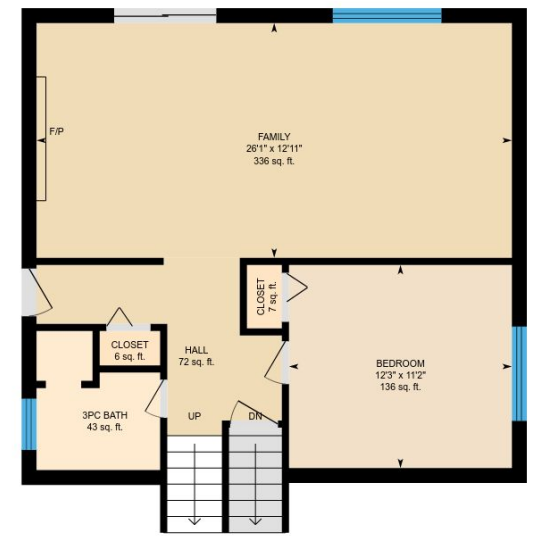

30 Eldorado Ct, Toronto, ON

Total Exterior Area Above Grade 2369 sq. ft. (Main Building)

PREPARED: Dec, 2017

30 Eldorado Ct, Toronto, ON

Basement (Below Grade)
Exterior Area 874 sq. ft.

PREPARED: Dec, 2017