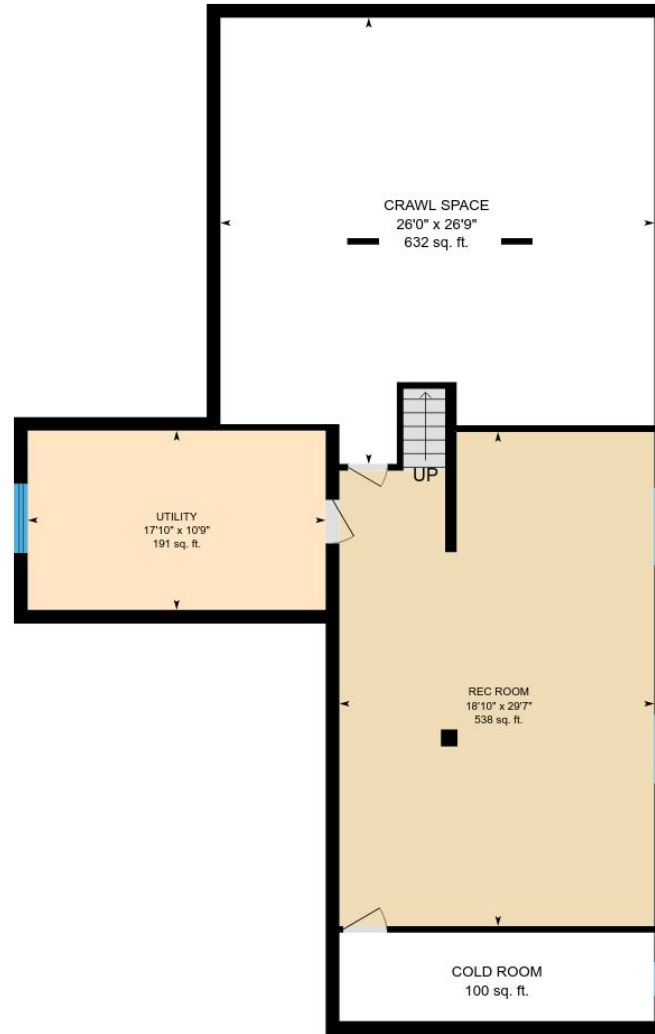

30 Eldorado Ct, Toronto, ON

Total Exterior Area Above Grade 2369 sq. ft. (Main Building)

PREPARED: Dec, 2017

30 Eldorado Ct, Toronto, ON

Basement (Below Grade)
Exterior Area 874 sq. ft.

PREPARED: Dec, 2017