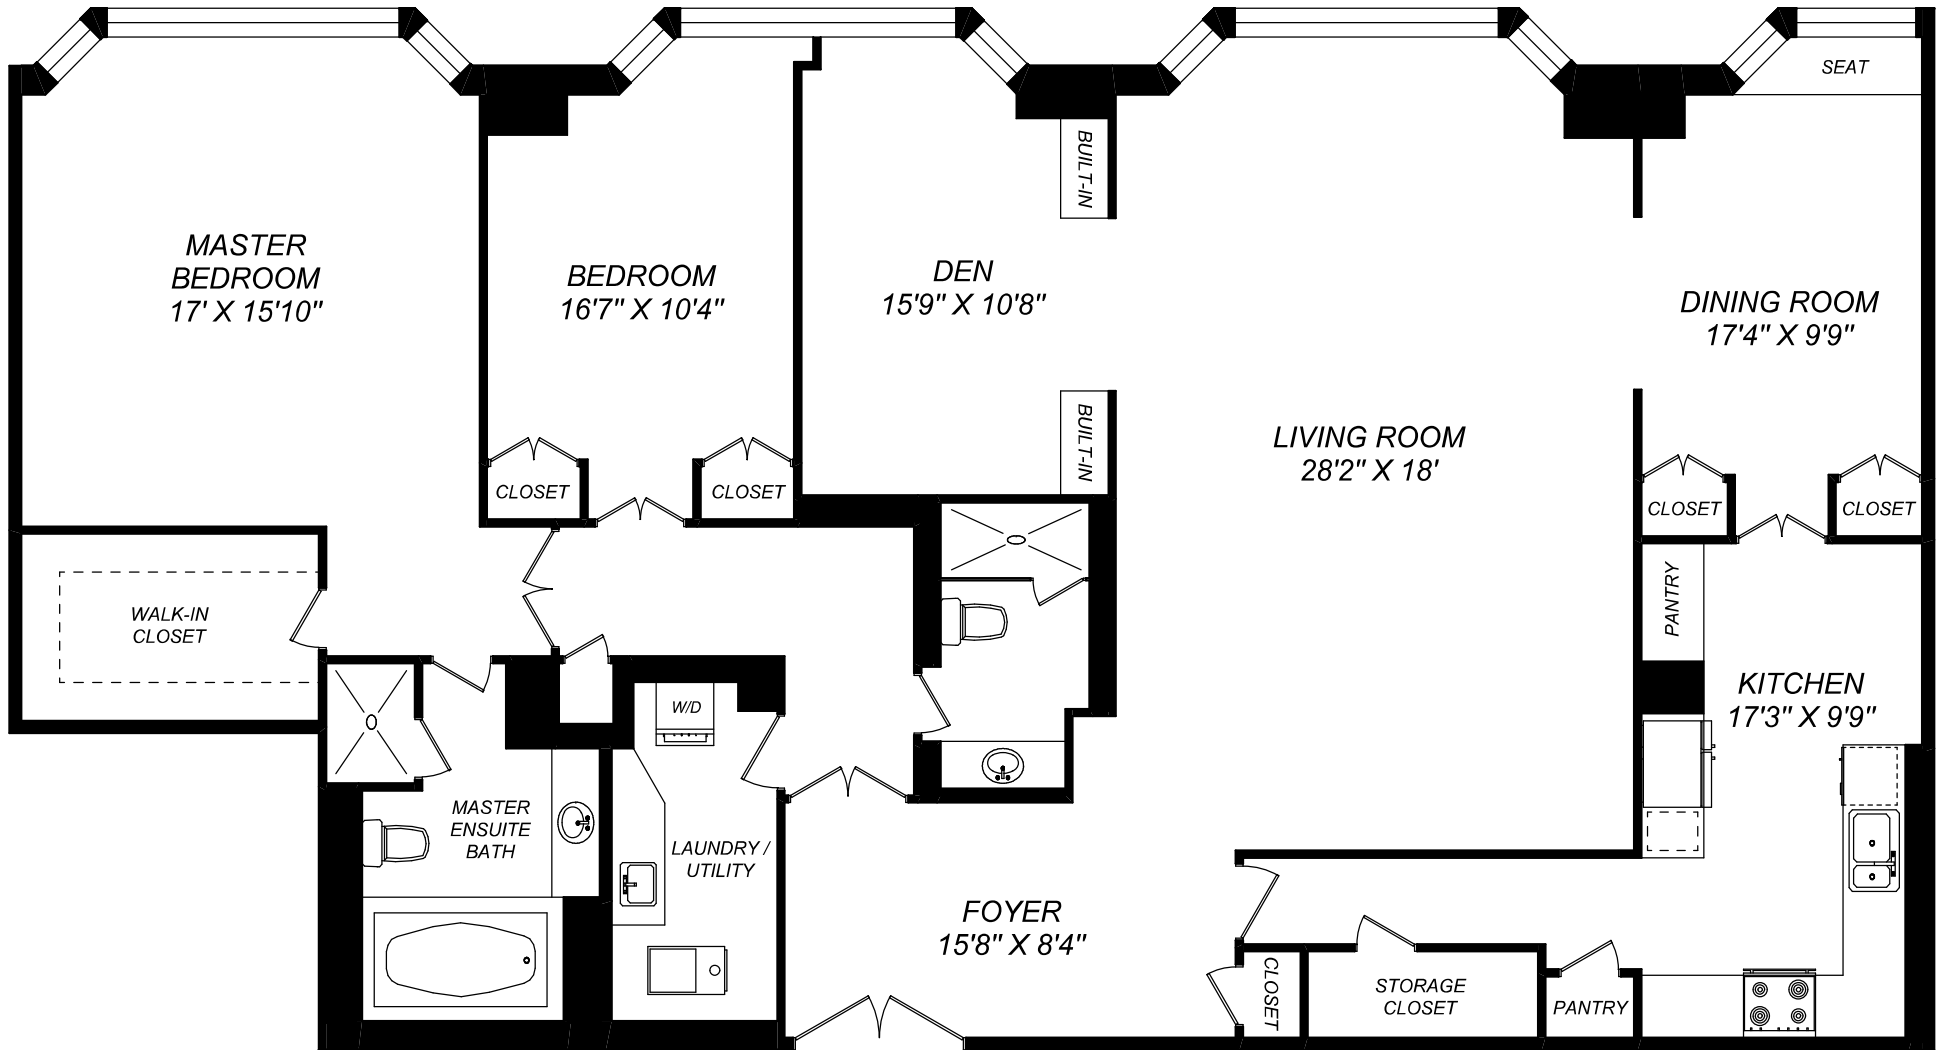

1166 BAY STREET, SUITE - 1202

2227 SQUARE FEET

truPlan

416 573 2096

E & O.E.

Floor plan may not be 100% accurate.