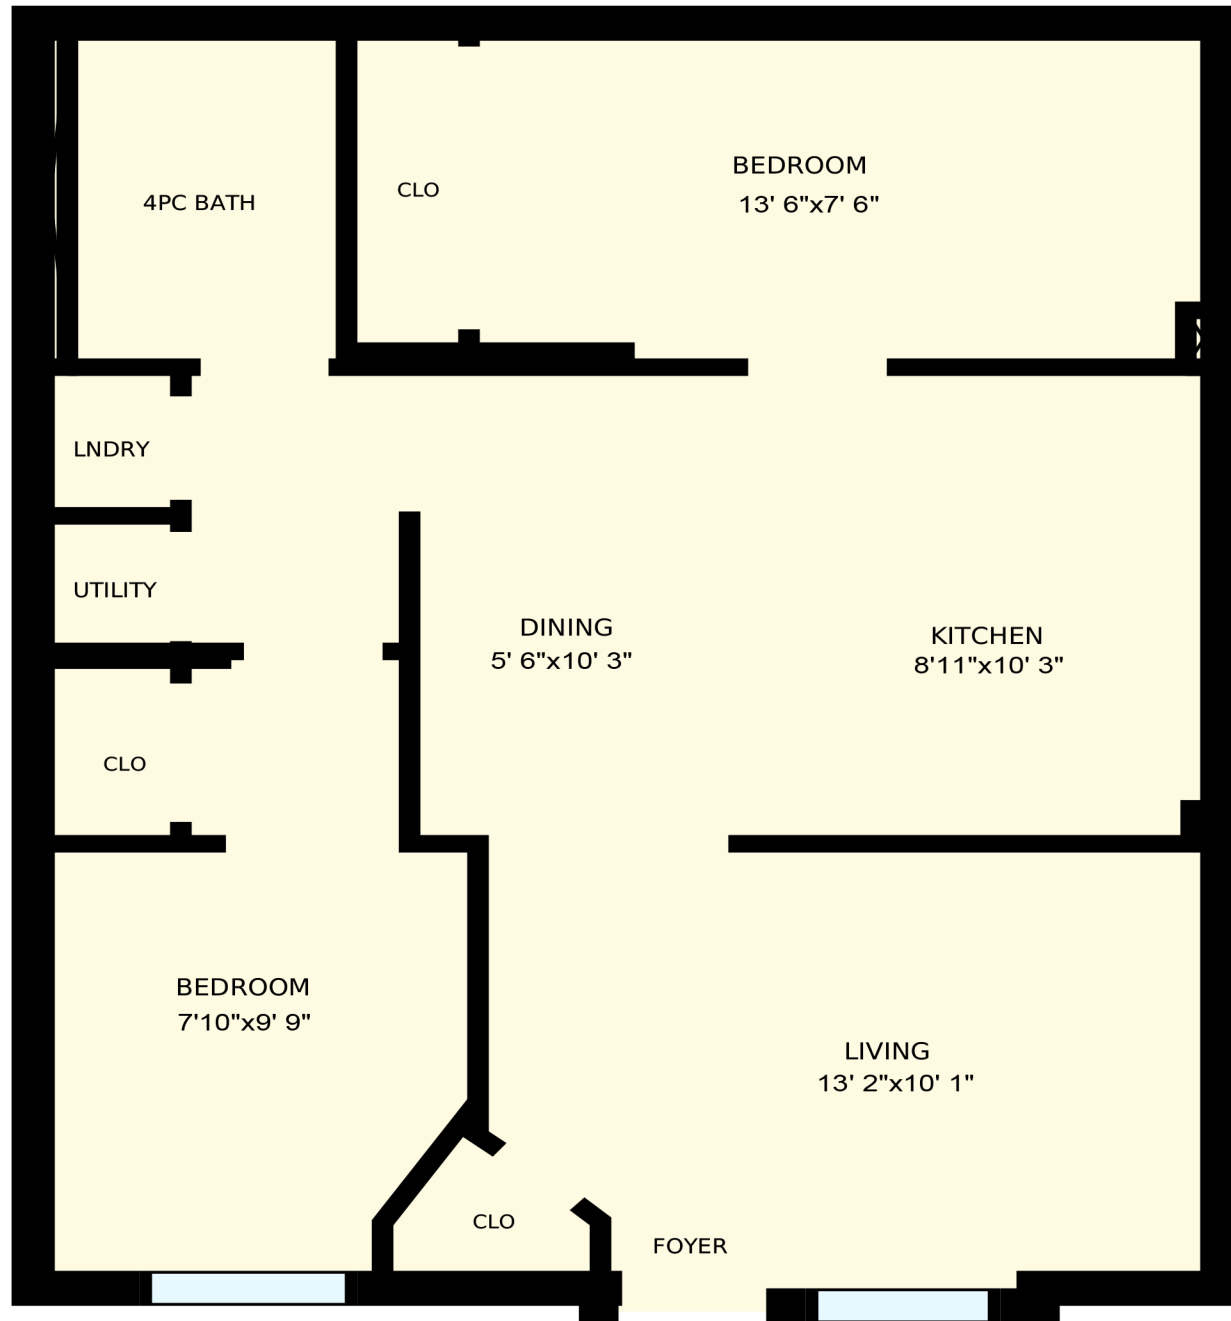

# Unit 425 12 Douro St, Toronto, ON

Total Exterior Area Above Grade 694 sq. ft.

**Main floor**  
Exterior Area 694 sq. ft.