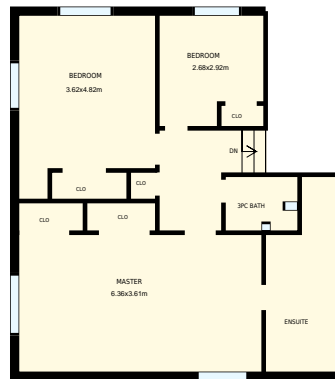

612 Perry Street Whitby, ON L1N 4C7

Total Exterior Area Above Grade 215 m²

Main floor
Exterior Area 74 m²

2nd floor
Exterior Area 77 m²

Lower main
Exterior Area 63 m²

Subfloor

612 Perry Street Whitby, ON L1N 4C7

PREPARED FOR:

Main floor

Interior Area 66 m²
Exterior Area 74 m²

 Included Area

PREPARED ON:
Mar, 2017

All room dimensions and floor areas must be considered approximate and are subject to independent verification.
For method of measurement please see <https://youriguide.com/measure/>.

612 Perry Street Whitby, ON L1N 4C7

PREPARED FOR:

2nd floor

Interior Area 69 m²
Exterior Area 77 m²

 Included Area

PREPARED ON:
Mar, 2017

All room dimensions and floor areas must be considered approximate and are subject to independent verification.
For method of measurement please see <https://youriguide.com/measure/>.

612 Perry Street Whitby, ON L1N 4C7

PREPARED FOR:

Lower main

Interior Area 52 m²
Exterior Area 63 m²

 Included Area

PREPARED ON:
Mar, 2017

All room dimensions and floor areas must be considered approximate and are subject to independent verification.
For method of measurement please see <https://youriguide.com/measure/>.