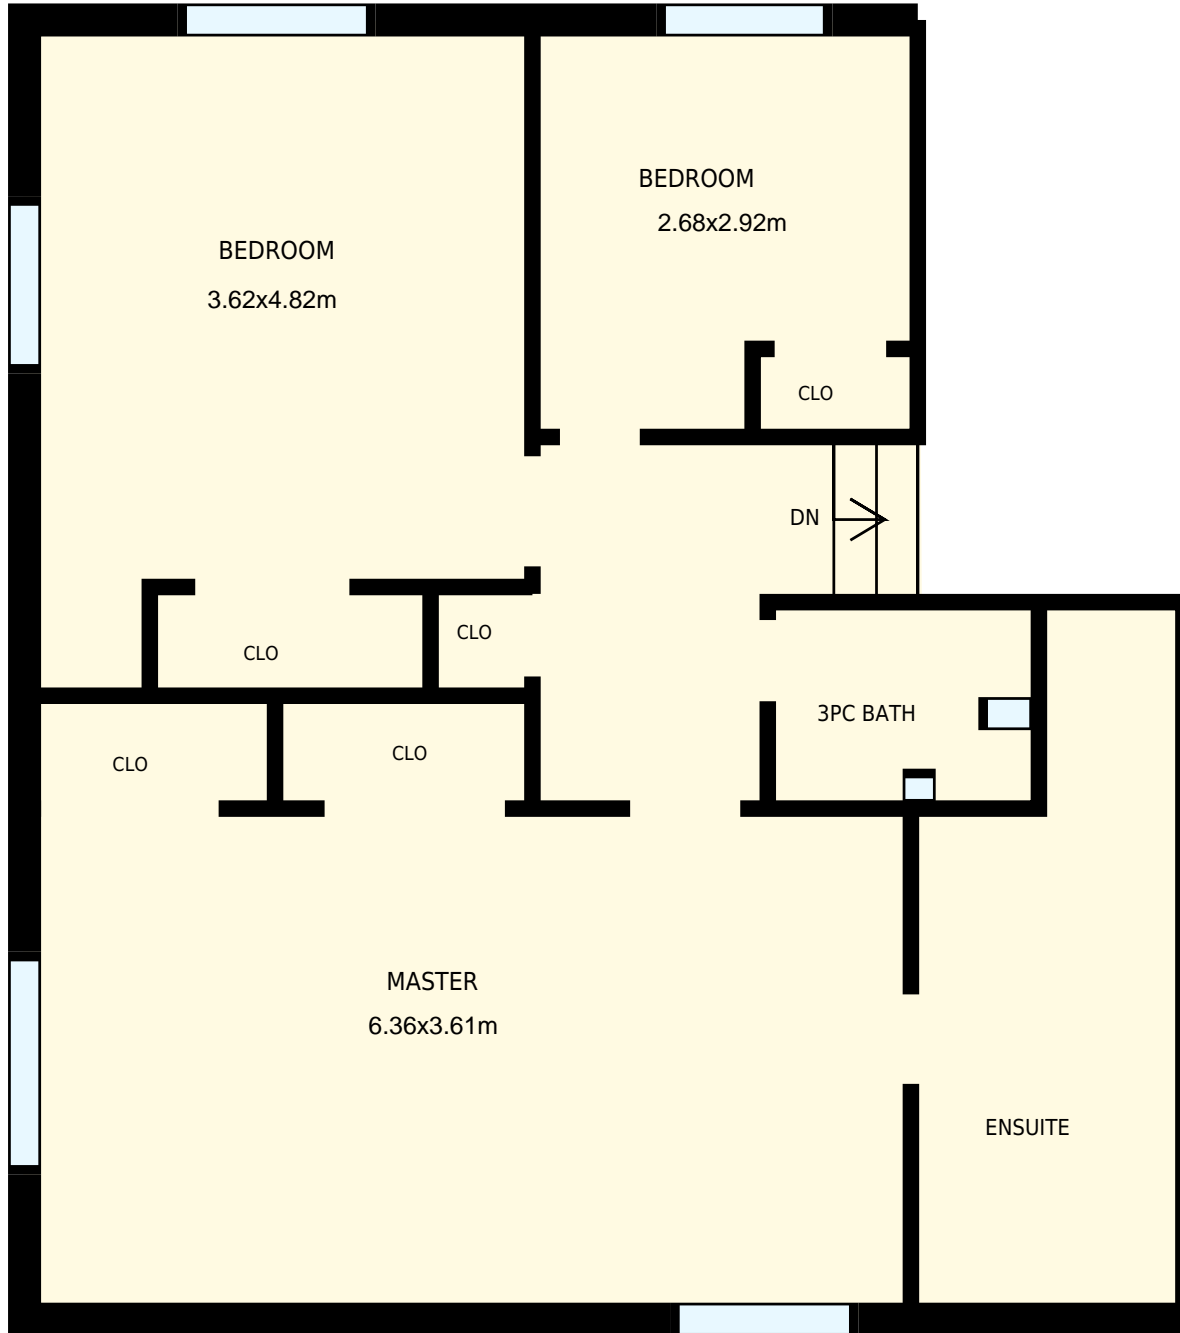

612 Perry Street Whitby, ON L1N 4C7

Total Exterior Area Above Grade 215 m²

Main floor
Exterior Area 74 m²

2nd floor
Exterior Area 77 m²

Lower main
Exterior Area 63 m²

Subfloor

612 Perry Street Whitby, ON L1N 4C7

PREPARED FOR:

Main floor

Interior Area 66 m²
Exterior Area 74 m²

 Included Area

PREPARED ON:
Mar, 2017

All room dimensions and floor areas must be considered approximate and are subject to independent verification.
For method of measurement please see <https://youriguide.com/measure/>.

612 Perry Street Whitby, ON L1N 4C7

PREPARED FOR:

2nd floor

Interior Area 69 m²
Exterior Area 77 m²

 Included Area

PREPARED ON:
Mar, 2017

All room dimensions and floor areas must be considered approximate and are subject to independent verification.
For method of measurement please see <https://youriguide.com/measure/>.

612 Perry Street Whitby, ON L1N 4C7

PREPARED FOR:

Lower main

Interior Area 52 m²
Exterior Area 63 m²

 Included Area

PREPARED ON:
Mar, 2017

All room dimensions and floor areas must be considered approximate and are subject to independent verification.
For method of measurement please see <https://youriguide.com/measure/>.