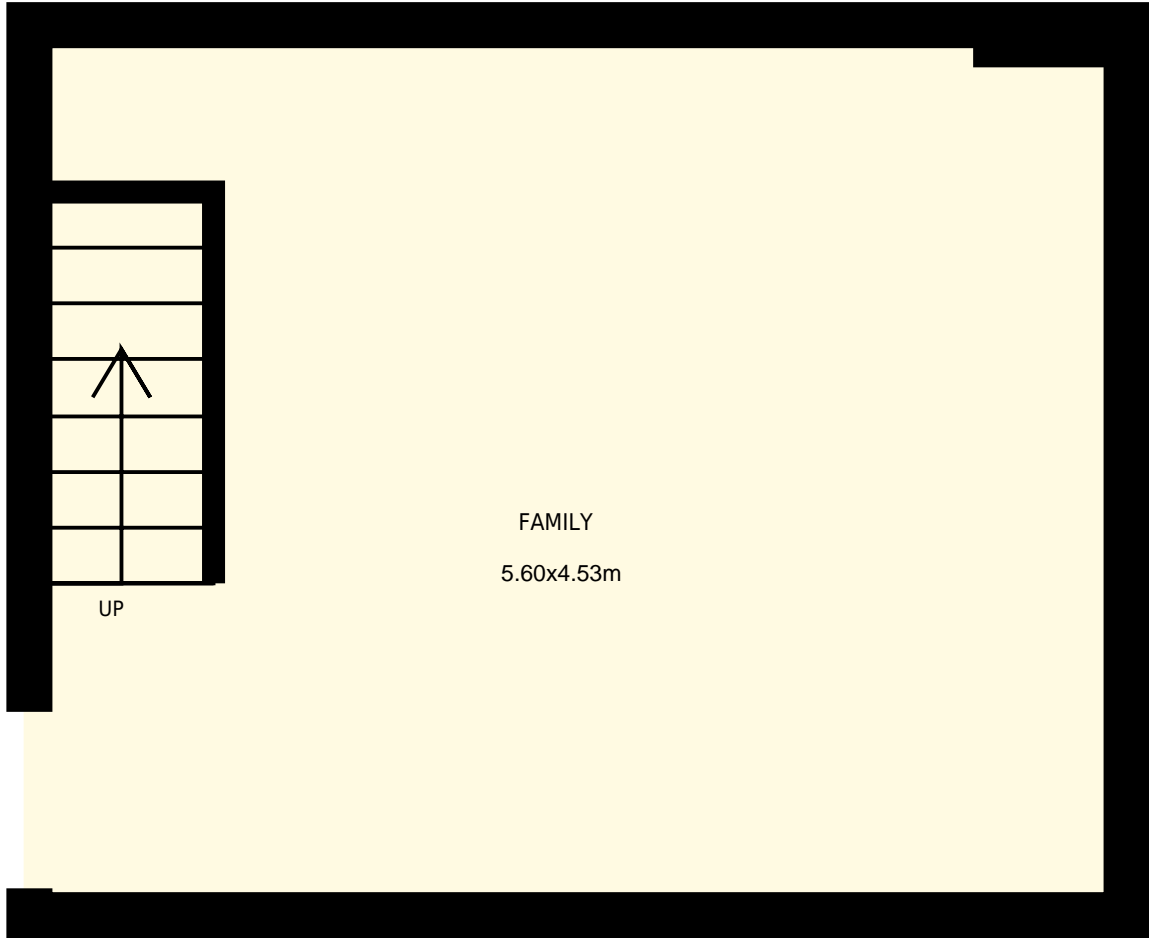

612 Perry Street Whitby, ON L1N 4C7

PREPARED FOR:

2nd floor

Interior Area 69 m²
Exterior Area 77 m²

 Included Area

PREPARED ON:
Mar, 2017

All room dimensions and floor areas must be considered approximate and are subject to independent verification.
For method of measurement please see <https://youriguide.com/measure/>.

612 Perry Street Whitby, ON L1N 4C7

PREPARED FOR:

Lower main

Interior Area 52 m²
Exterior Area 63 m²

 Included Area

PREPARED ON:
Mar, 2017

All room dimensions and floor areas must be considered approximate and are subject to independent verification.
For method of measurement please see <https://youriguide.com/measure/>.

612 Perry Street Whitby, ON L1N 4C7

PREPARED FOR:

Subfloor

Interior Area 26 m²
Exterior Area

 Included Area

PREPARED ON:
Mar, 2017

All room dimensions and floor areas must be considered approximate and are subject to independent verification.
For method of measurement please see <https://youriguide.com/measure/>.

612 Perry Street Whitby, ON L1N 4C7

PREPARED FOR:

Basement

Interior Area 64 m²
Exterior Area

 Included Area

PREPARED ON:
Mar, 2017

All room dimensions and floor areas must be considered approximate and are subject to independent verification.
For method of measurement please see <https://youriguide.com/measure/>.