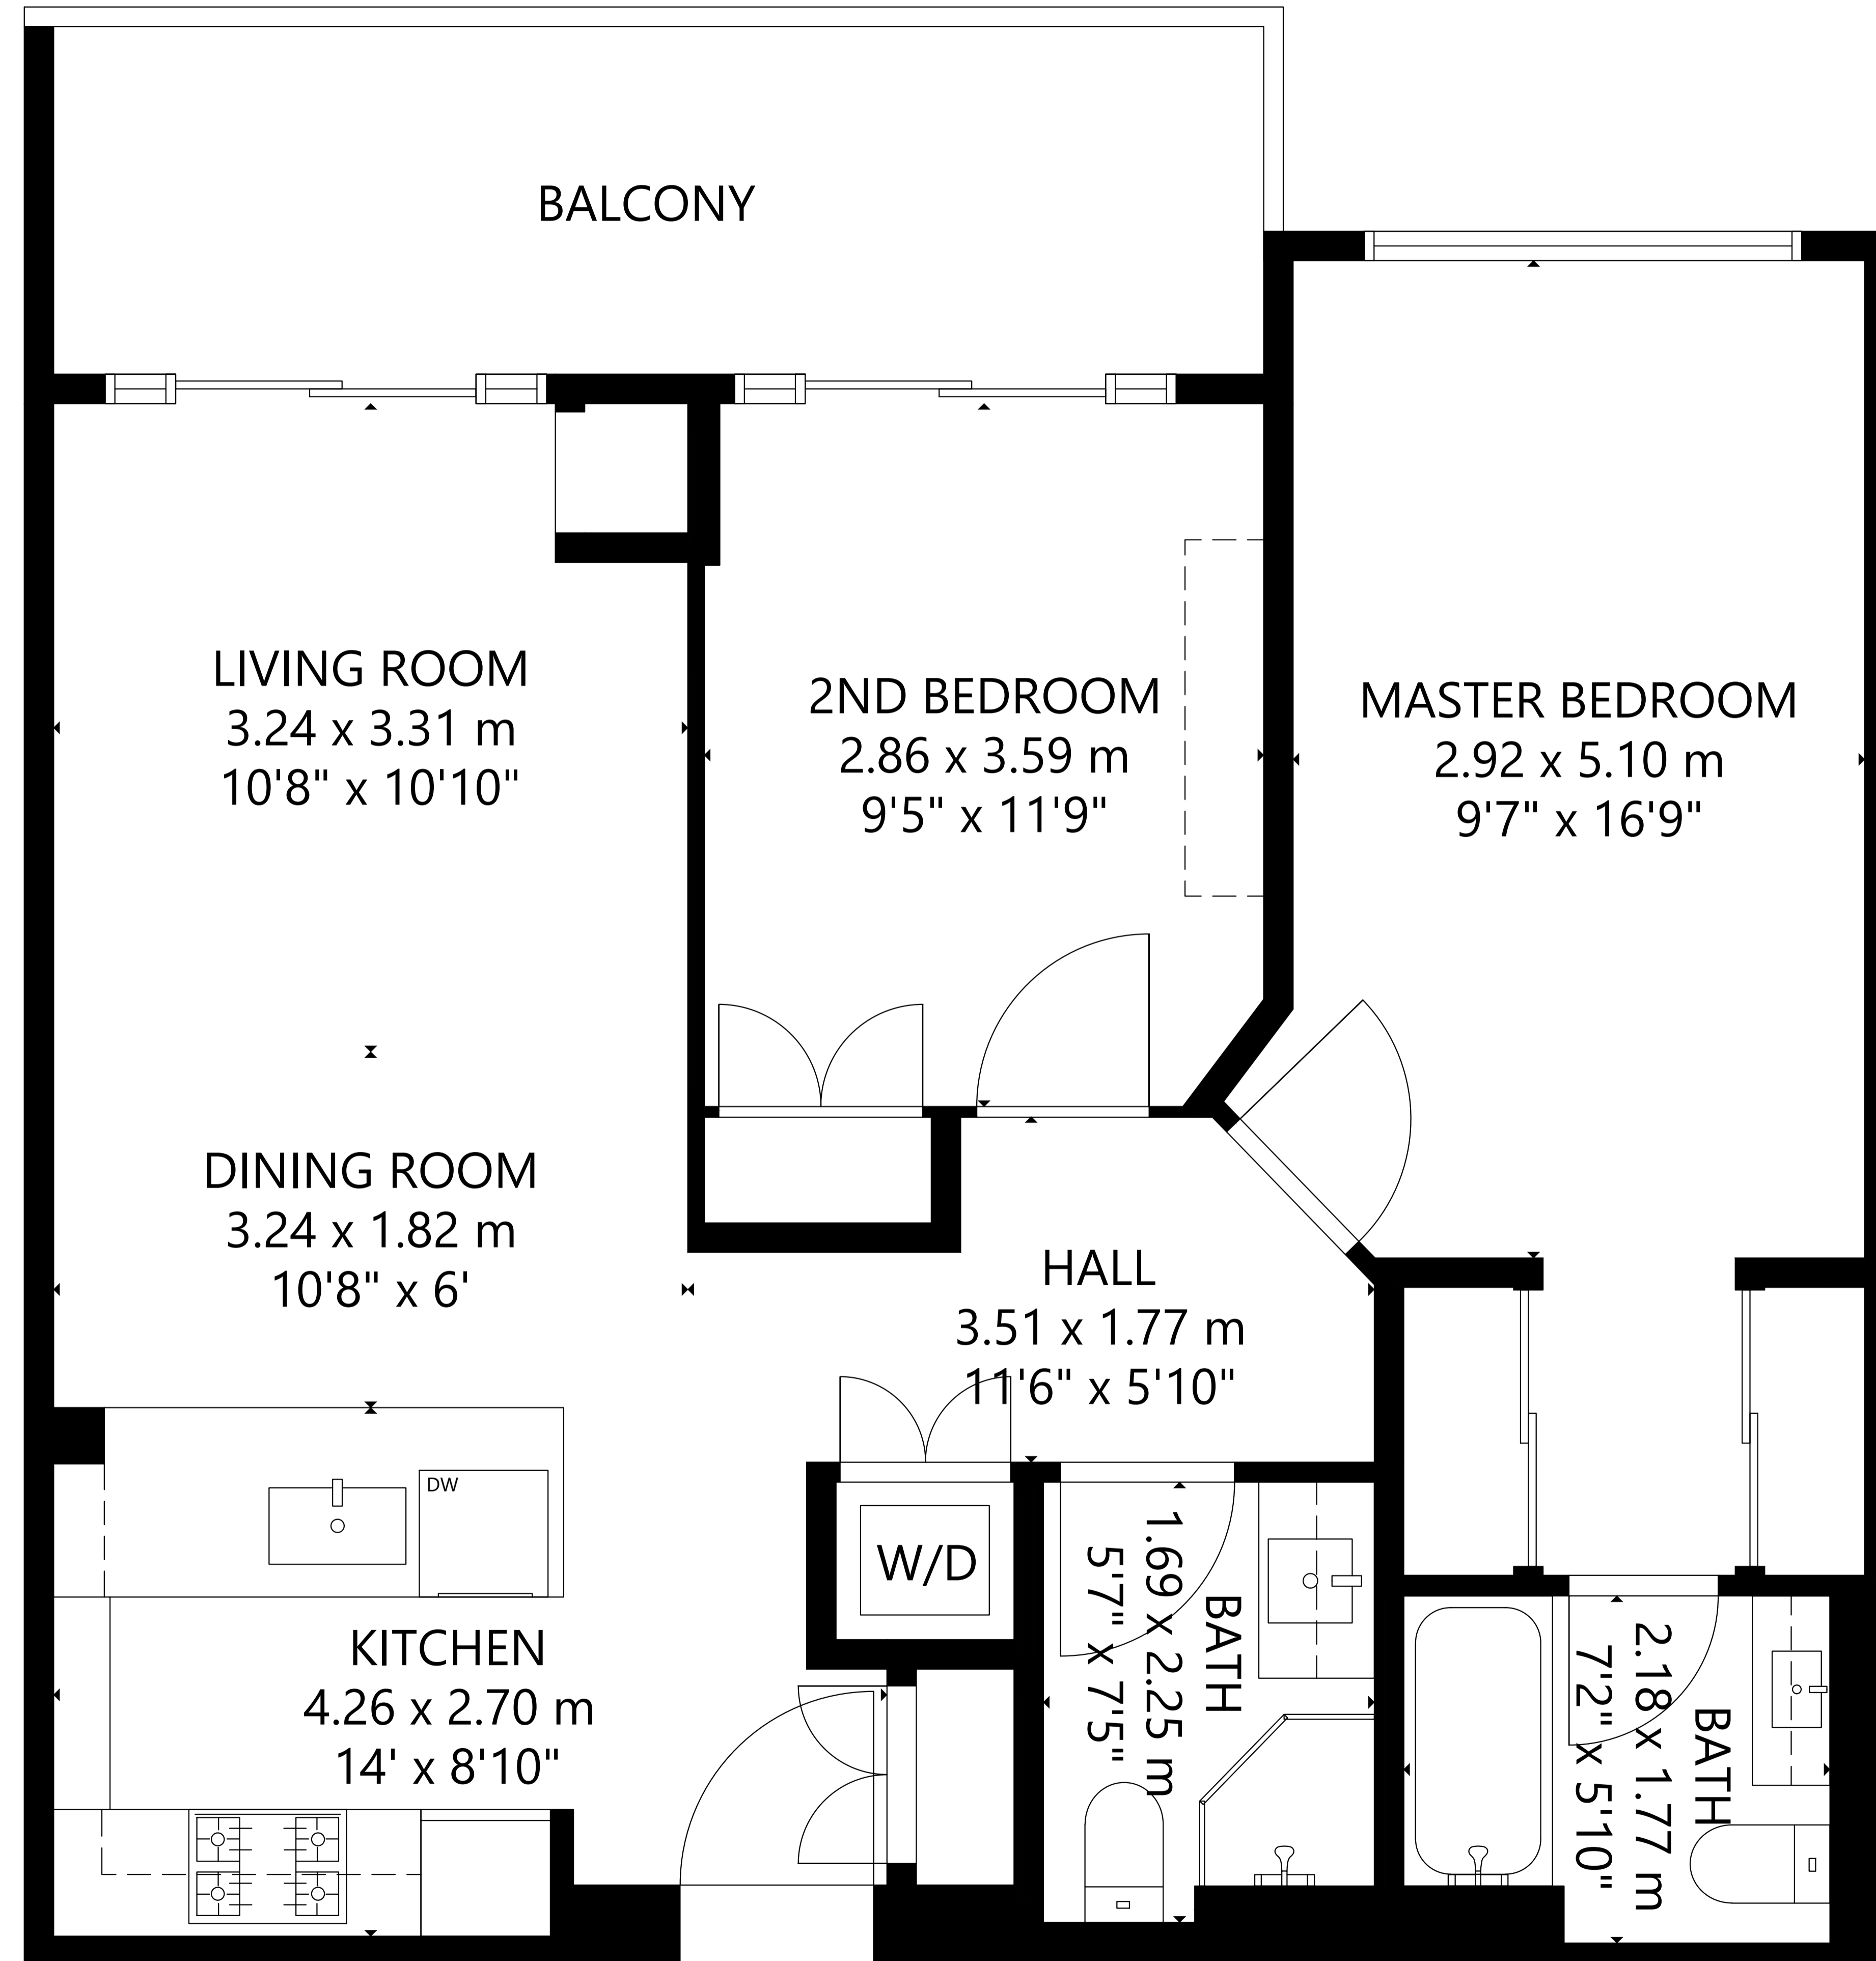

88 Colgate Avenue, Suite 520

FLOOR 1

GROSS INTERNAL AREA
TOTAL: 785 sq ft/ 73 m²
FLOOR 1: 785 sq ft/ 73 m²
SIZE AND DIMENSIONS ARE APPROXIMATE, ACTUAL MAY VARY.