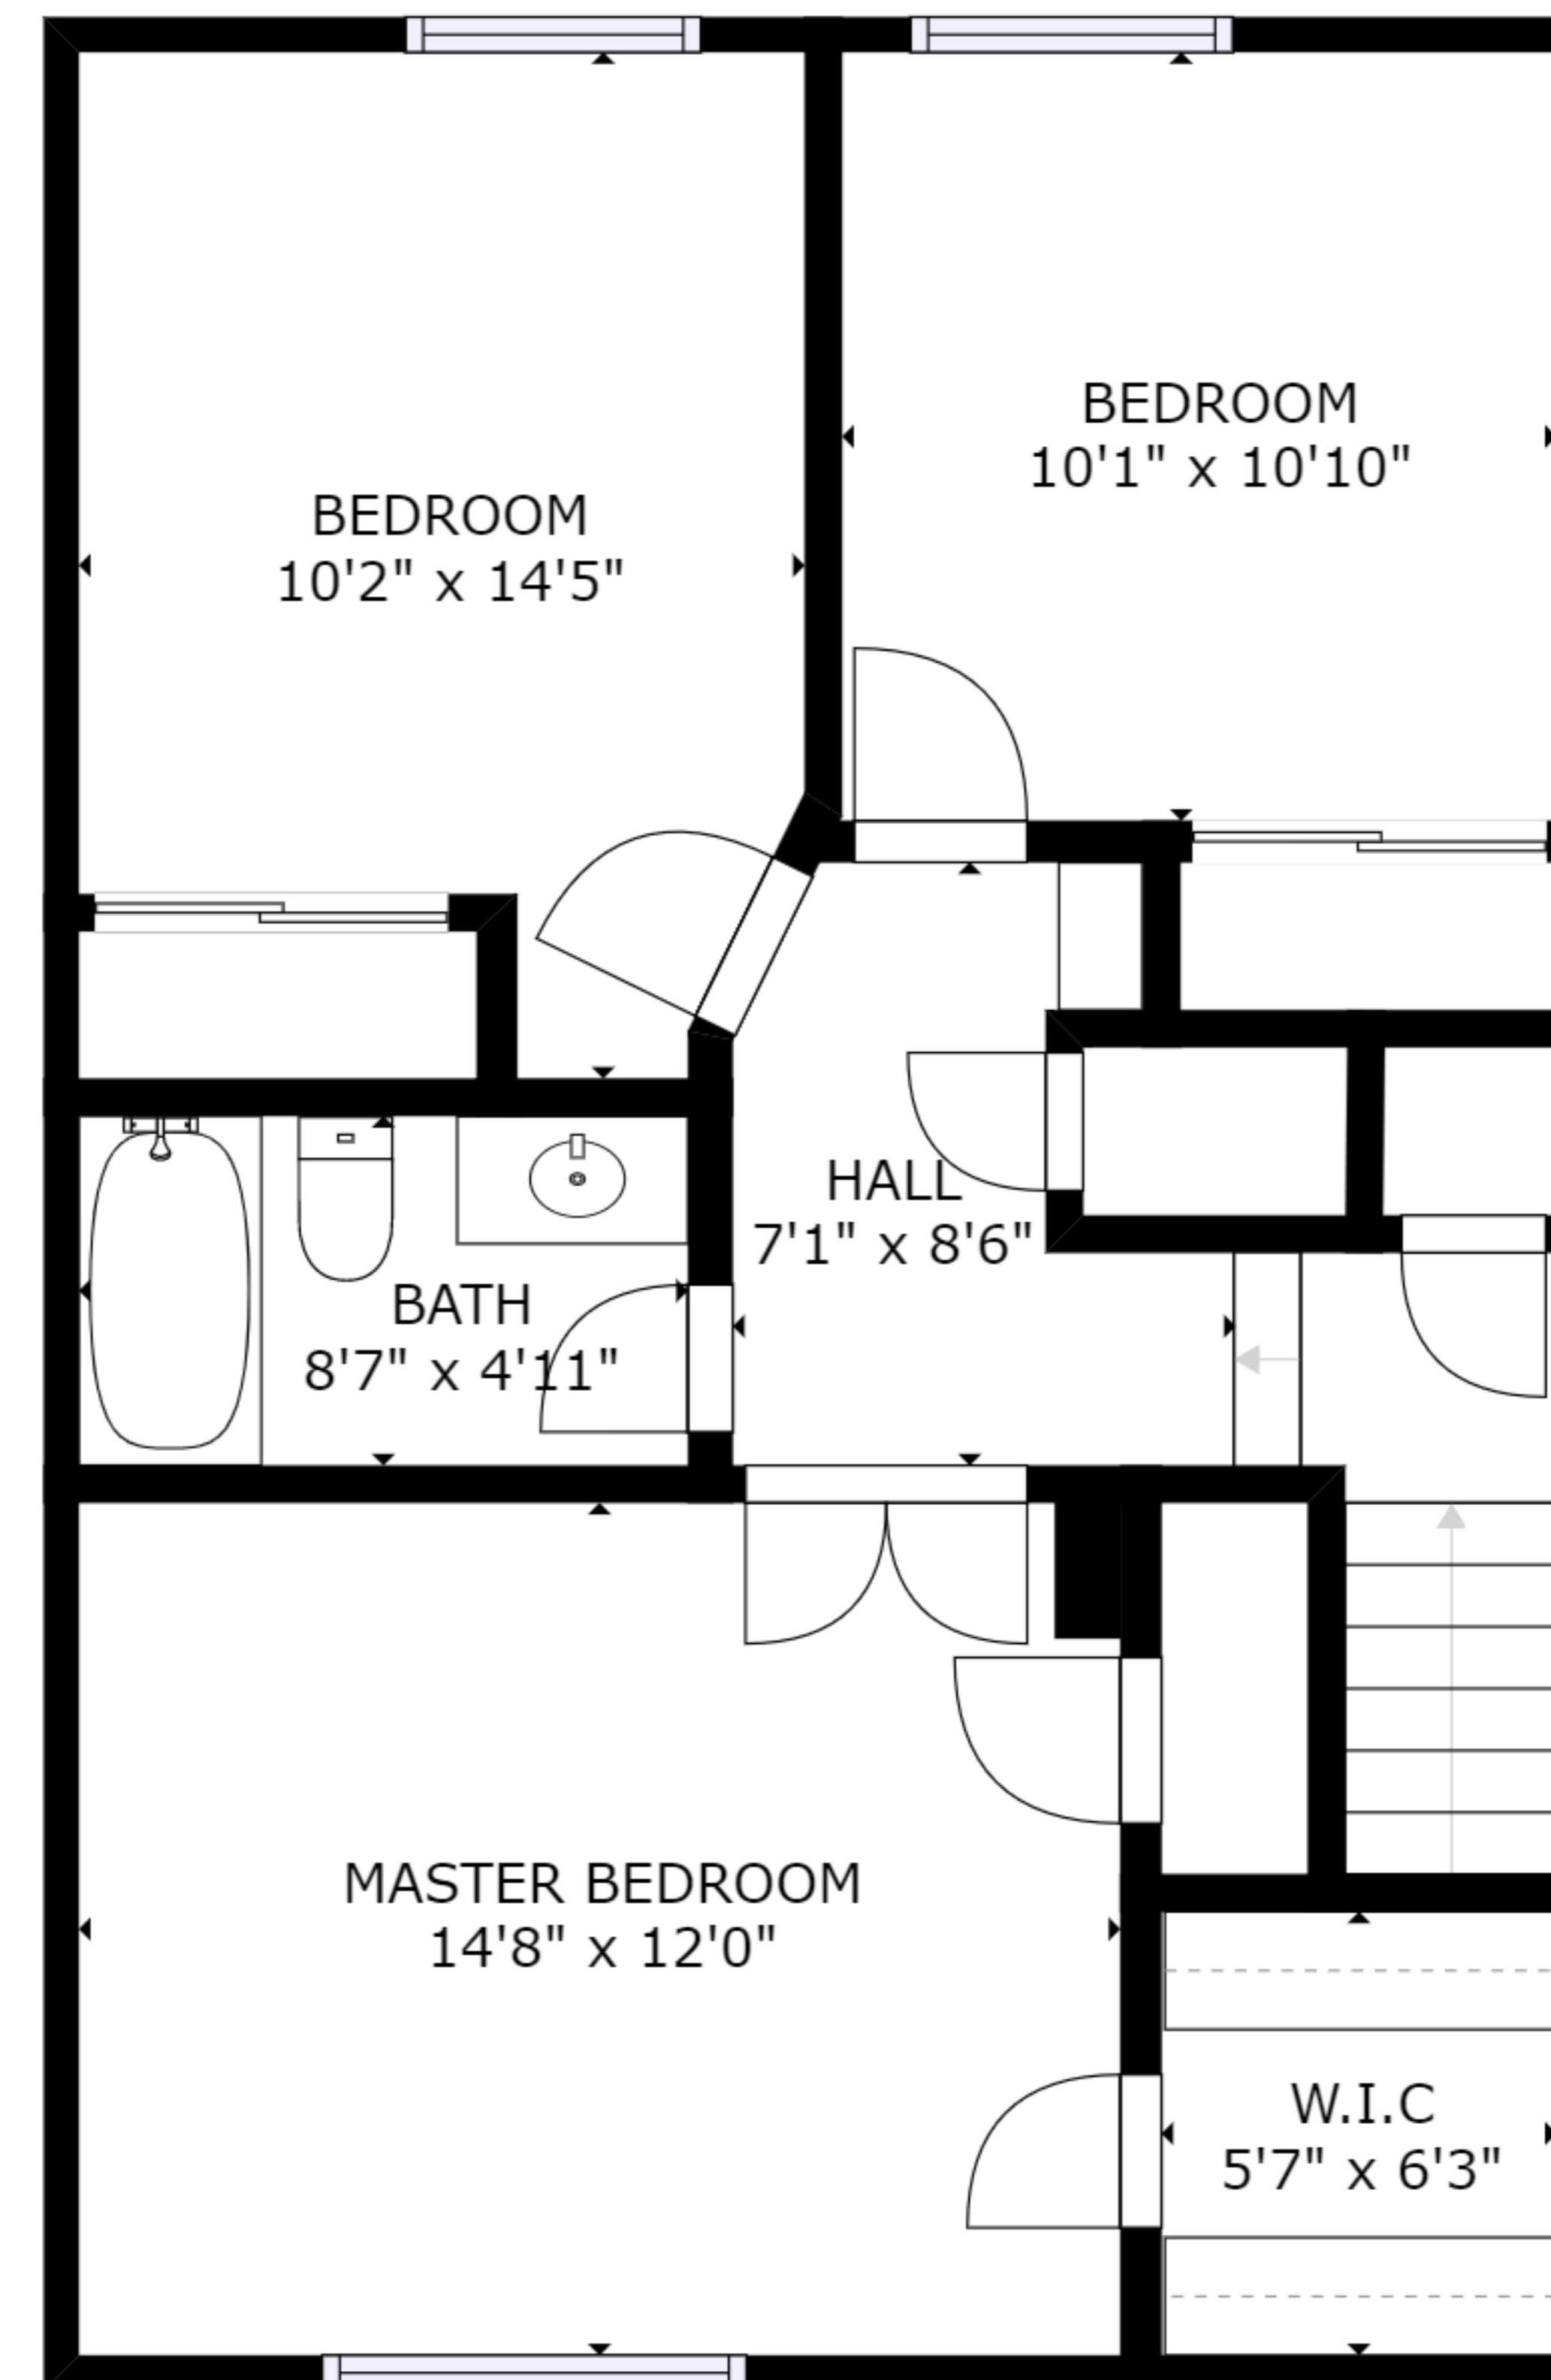

FLOOR 1

FLOOR 2

GROSS INTERNAL AREA
 FLOOR 1: 687 sq ft, FLOOR 2: 673 sq ft
 TOTAL: 1360 sq ft
 SIZES AND DIMENSIONS ARE APPROXIMATE, ACTUAL MAY VARY.