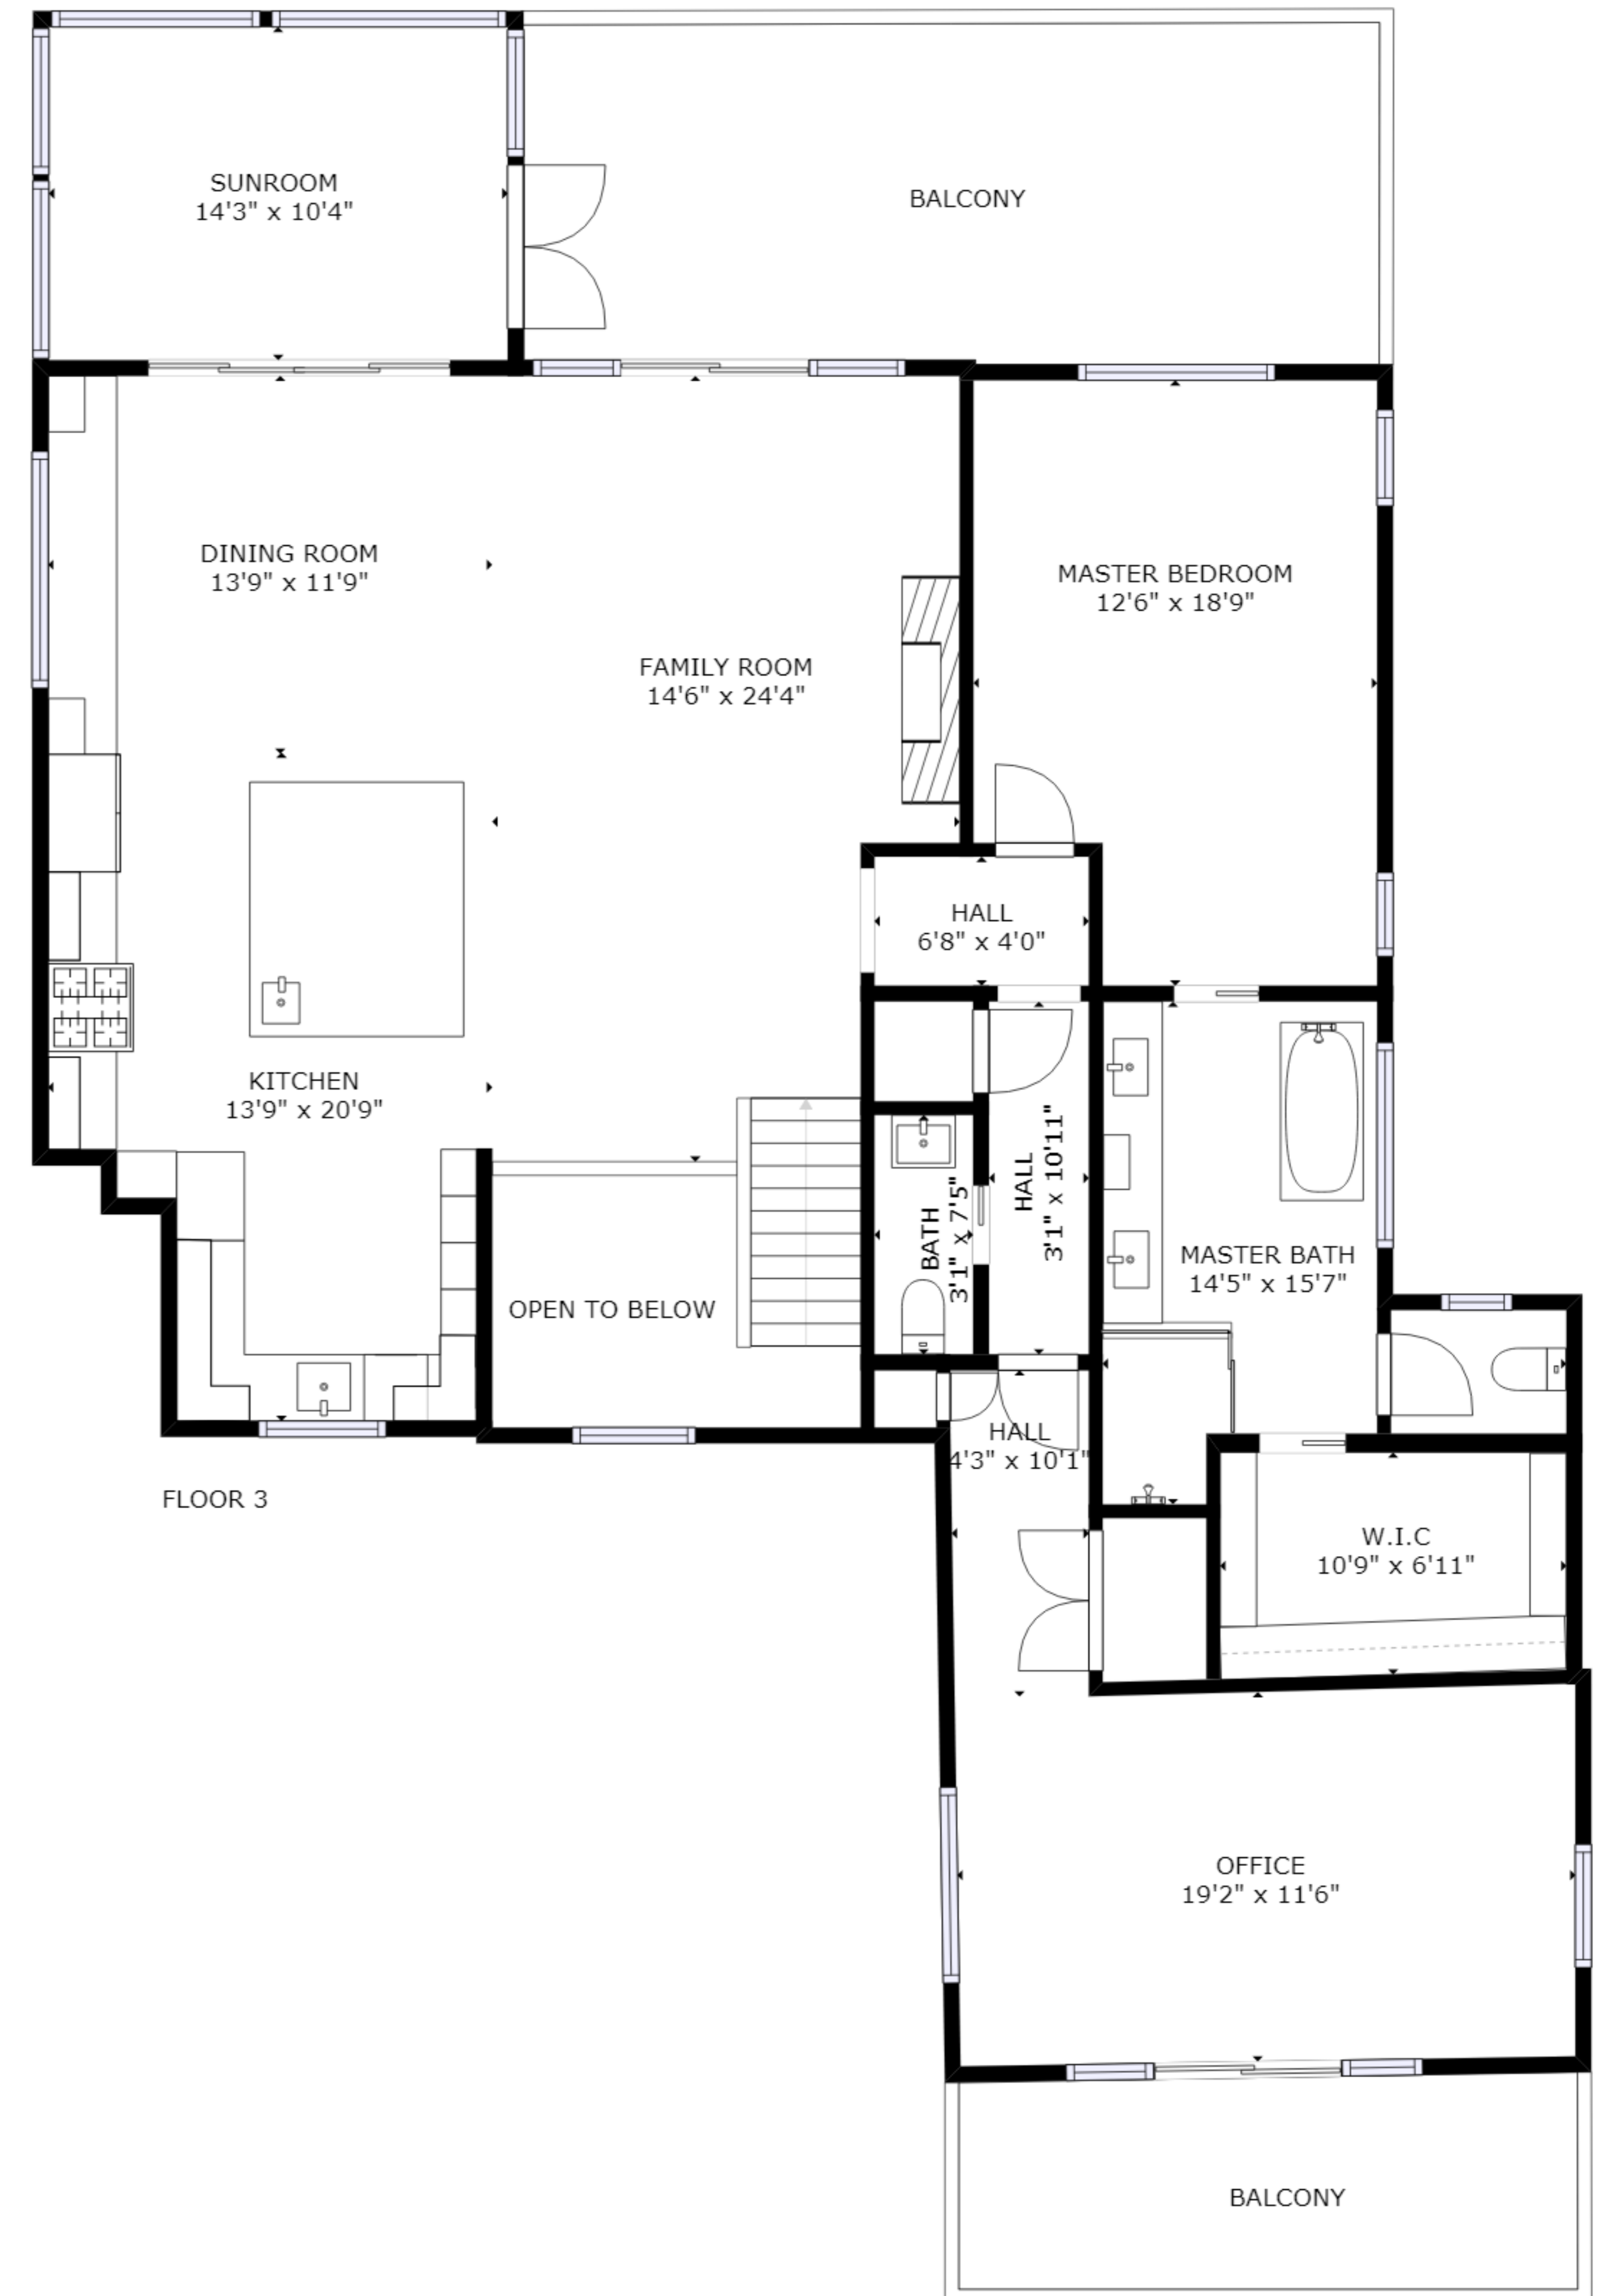

FLOOR 1

FLOOR 2

FLOOR 3

GROSS INTERNAL AREA
 FLOOR 1: 763 sq ft, FLOOR 2: 1448 sq ft
 FLOOR 3: 1788 sq ft
 TOTAL: 3999 sq ft

SIZES AND DIMENSIONS ARE APPROXIMATE, ACTUAL MAY VARY.