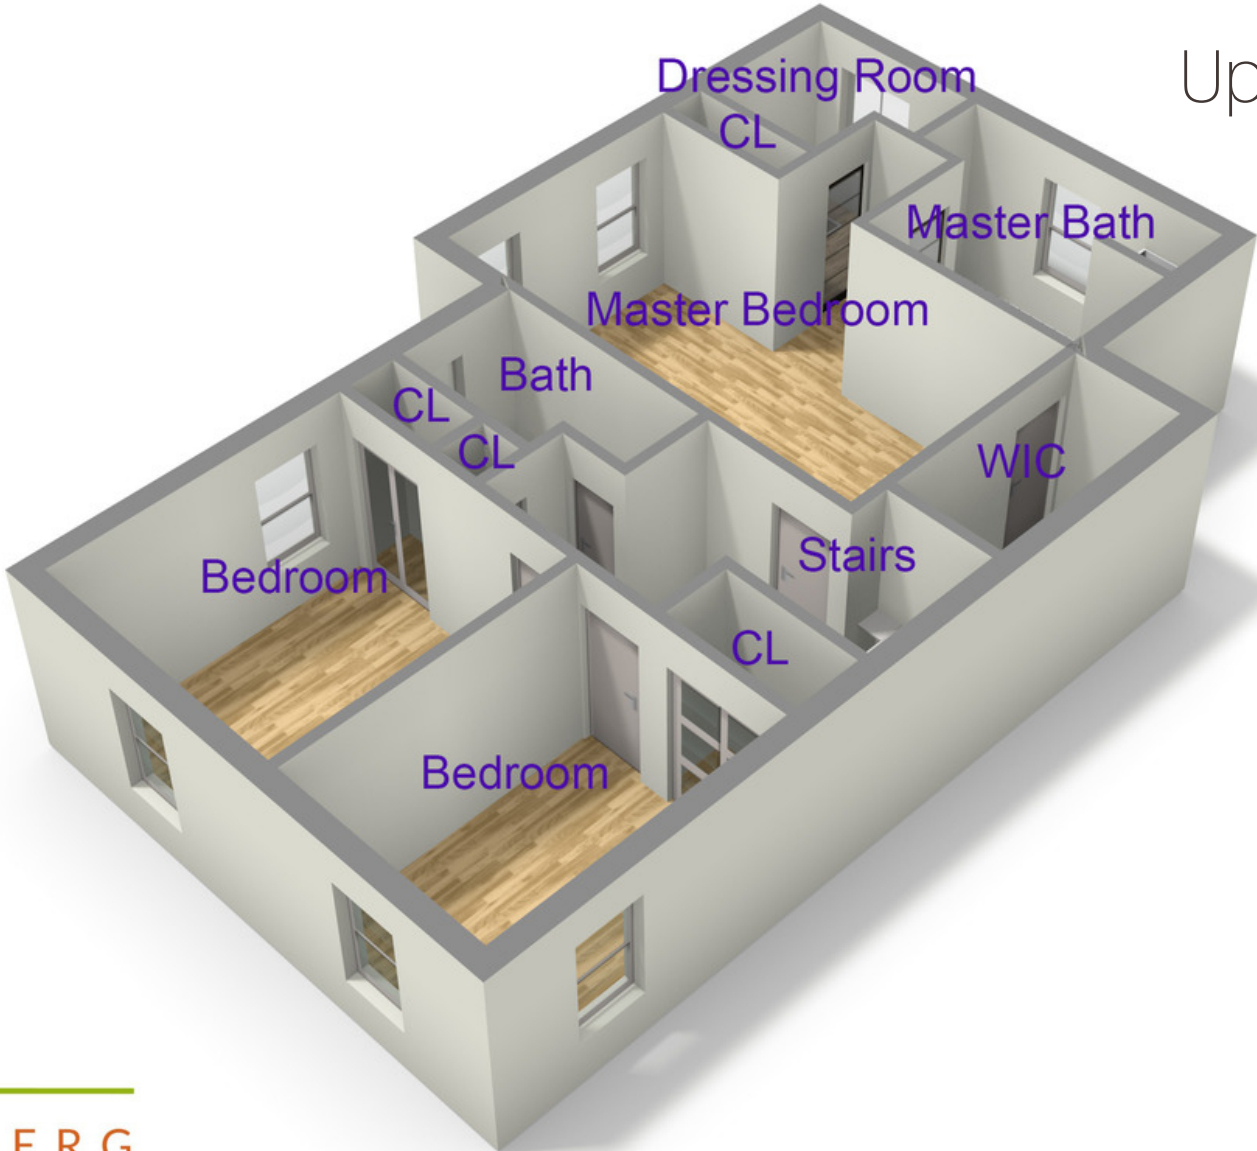

46 Willow Lane - Tenafly
www.Tenafly46Willow.com

Main Level

Anat:201.341.4765
Eran:201.390.8854

46 Willow Lane - Tenafly
www.Tenafly46Willow.com

Upper Level

Anat:201.341.4765
Eran:201.390.8854

46 Willow Lane - Tenafly
www.Tenafly46Willow.com