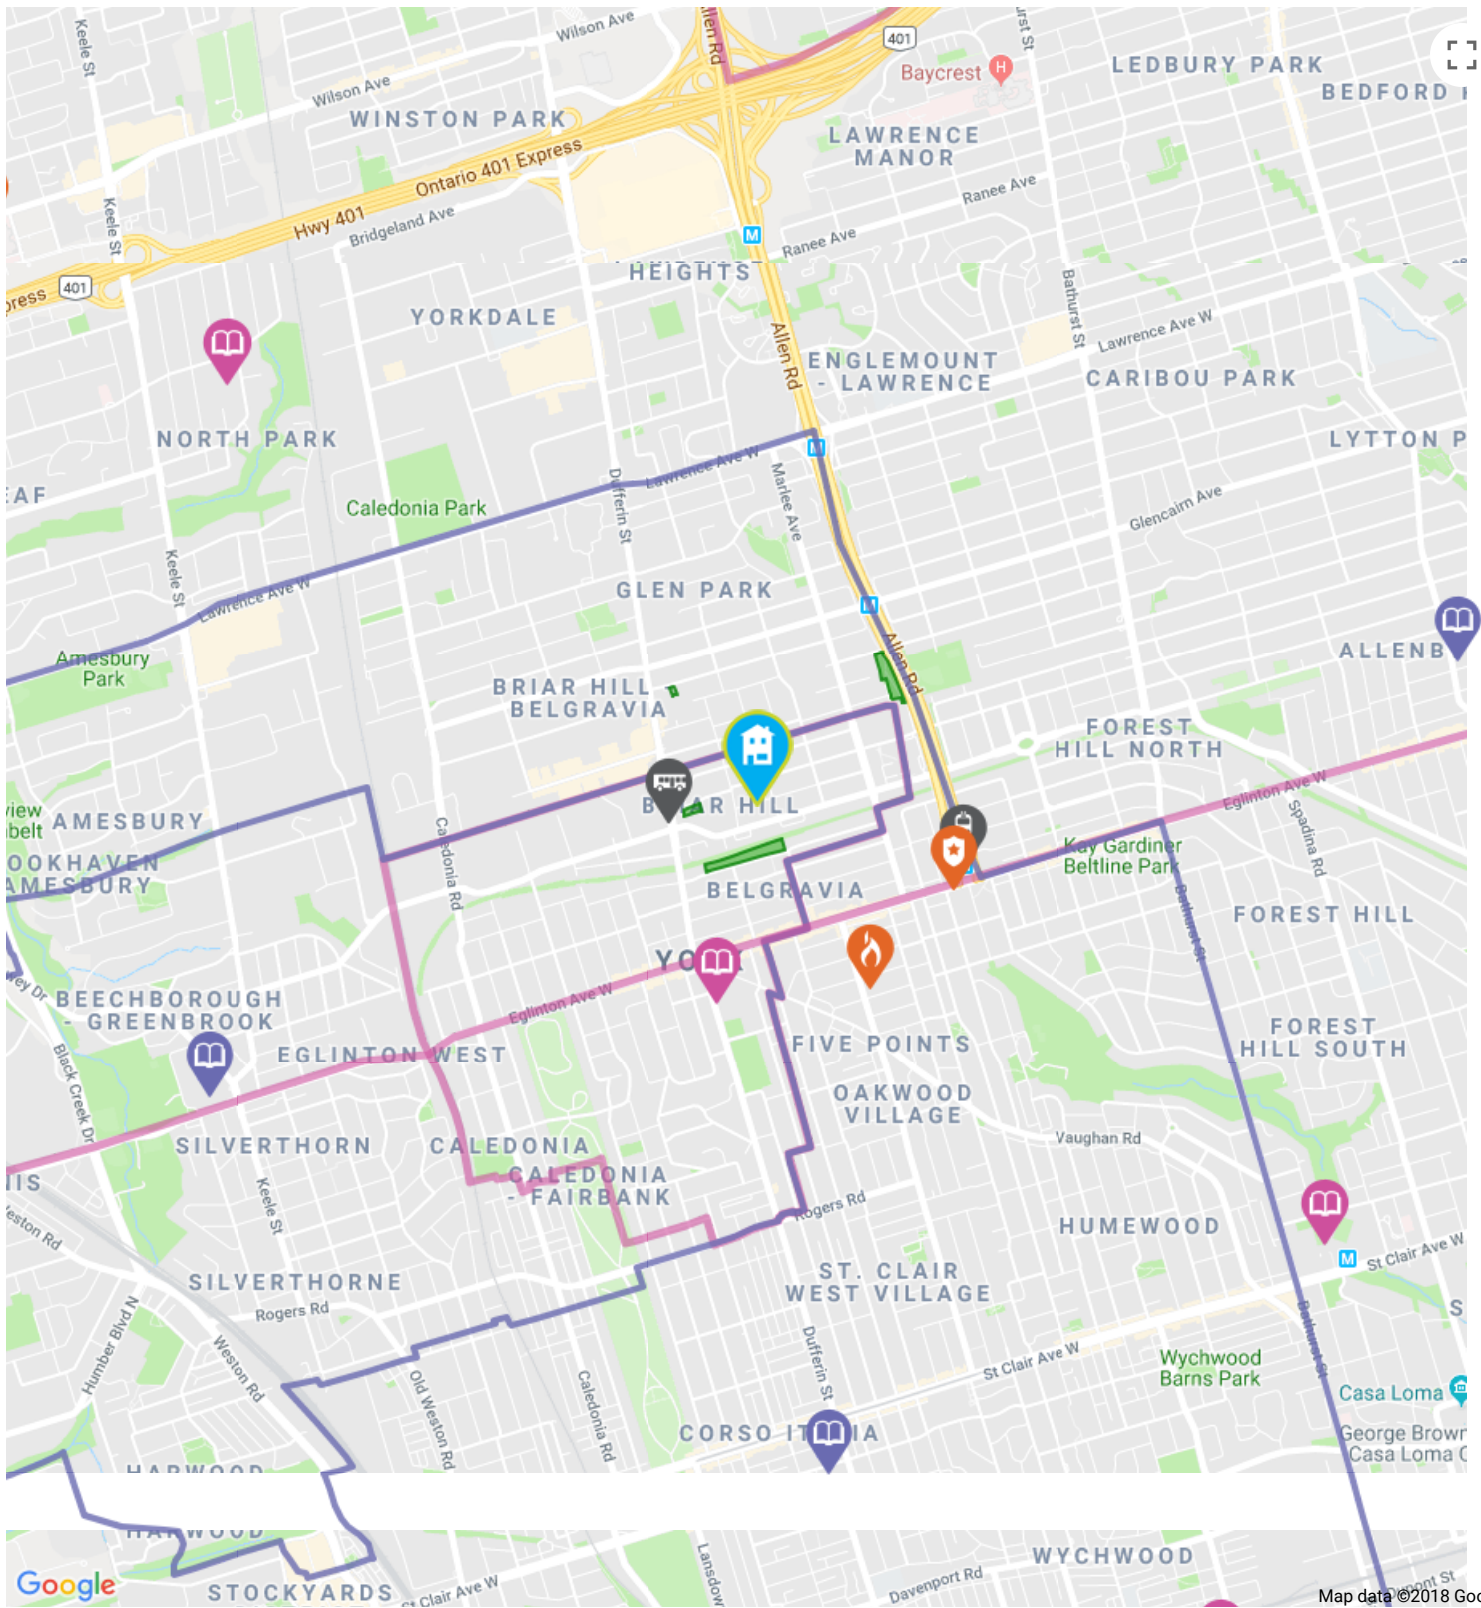

- Elementary Schools
- Middle Schools
- High Schools
- Transit
- Safety
- Elementary Attendance Zone
- Middle Attendance Zone
- High Attendance Zone
- Parks
- Convenience

HoodQ