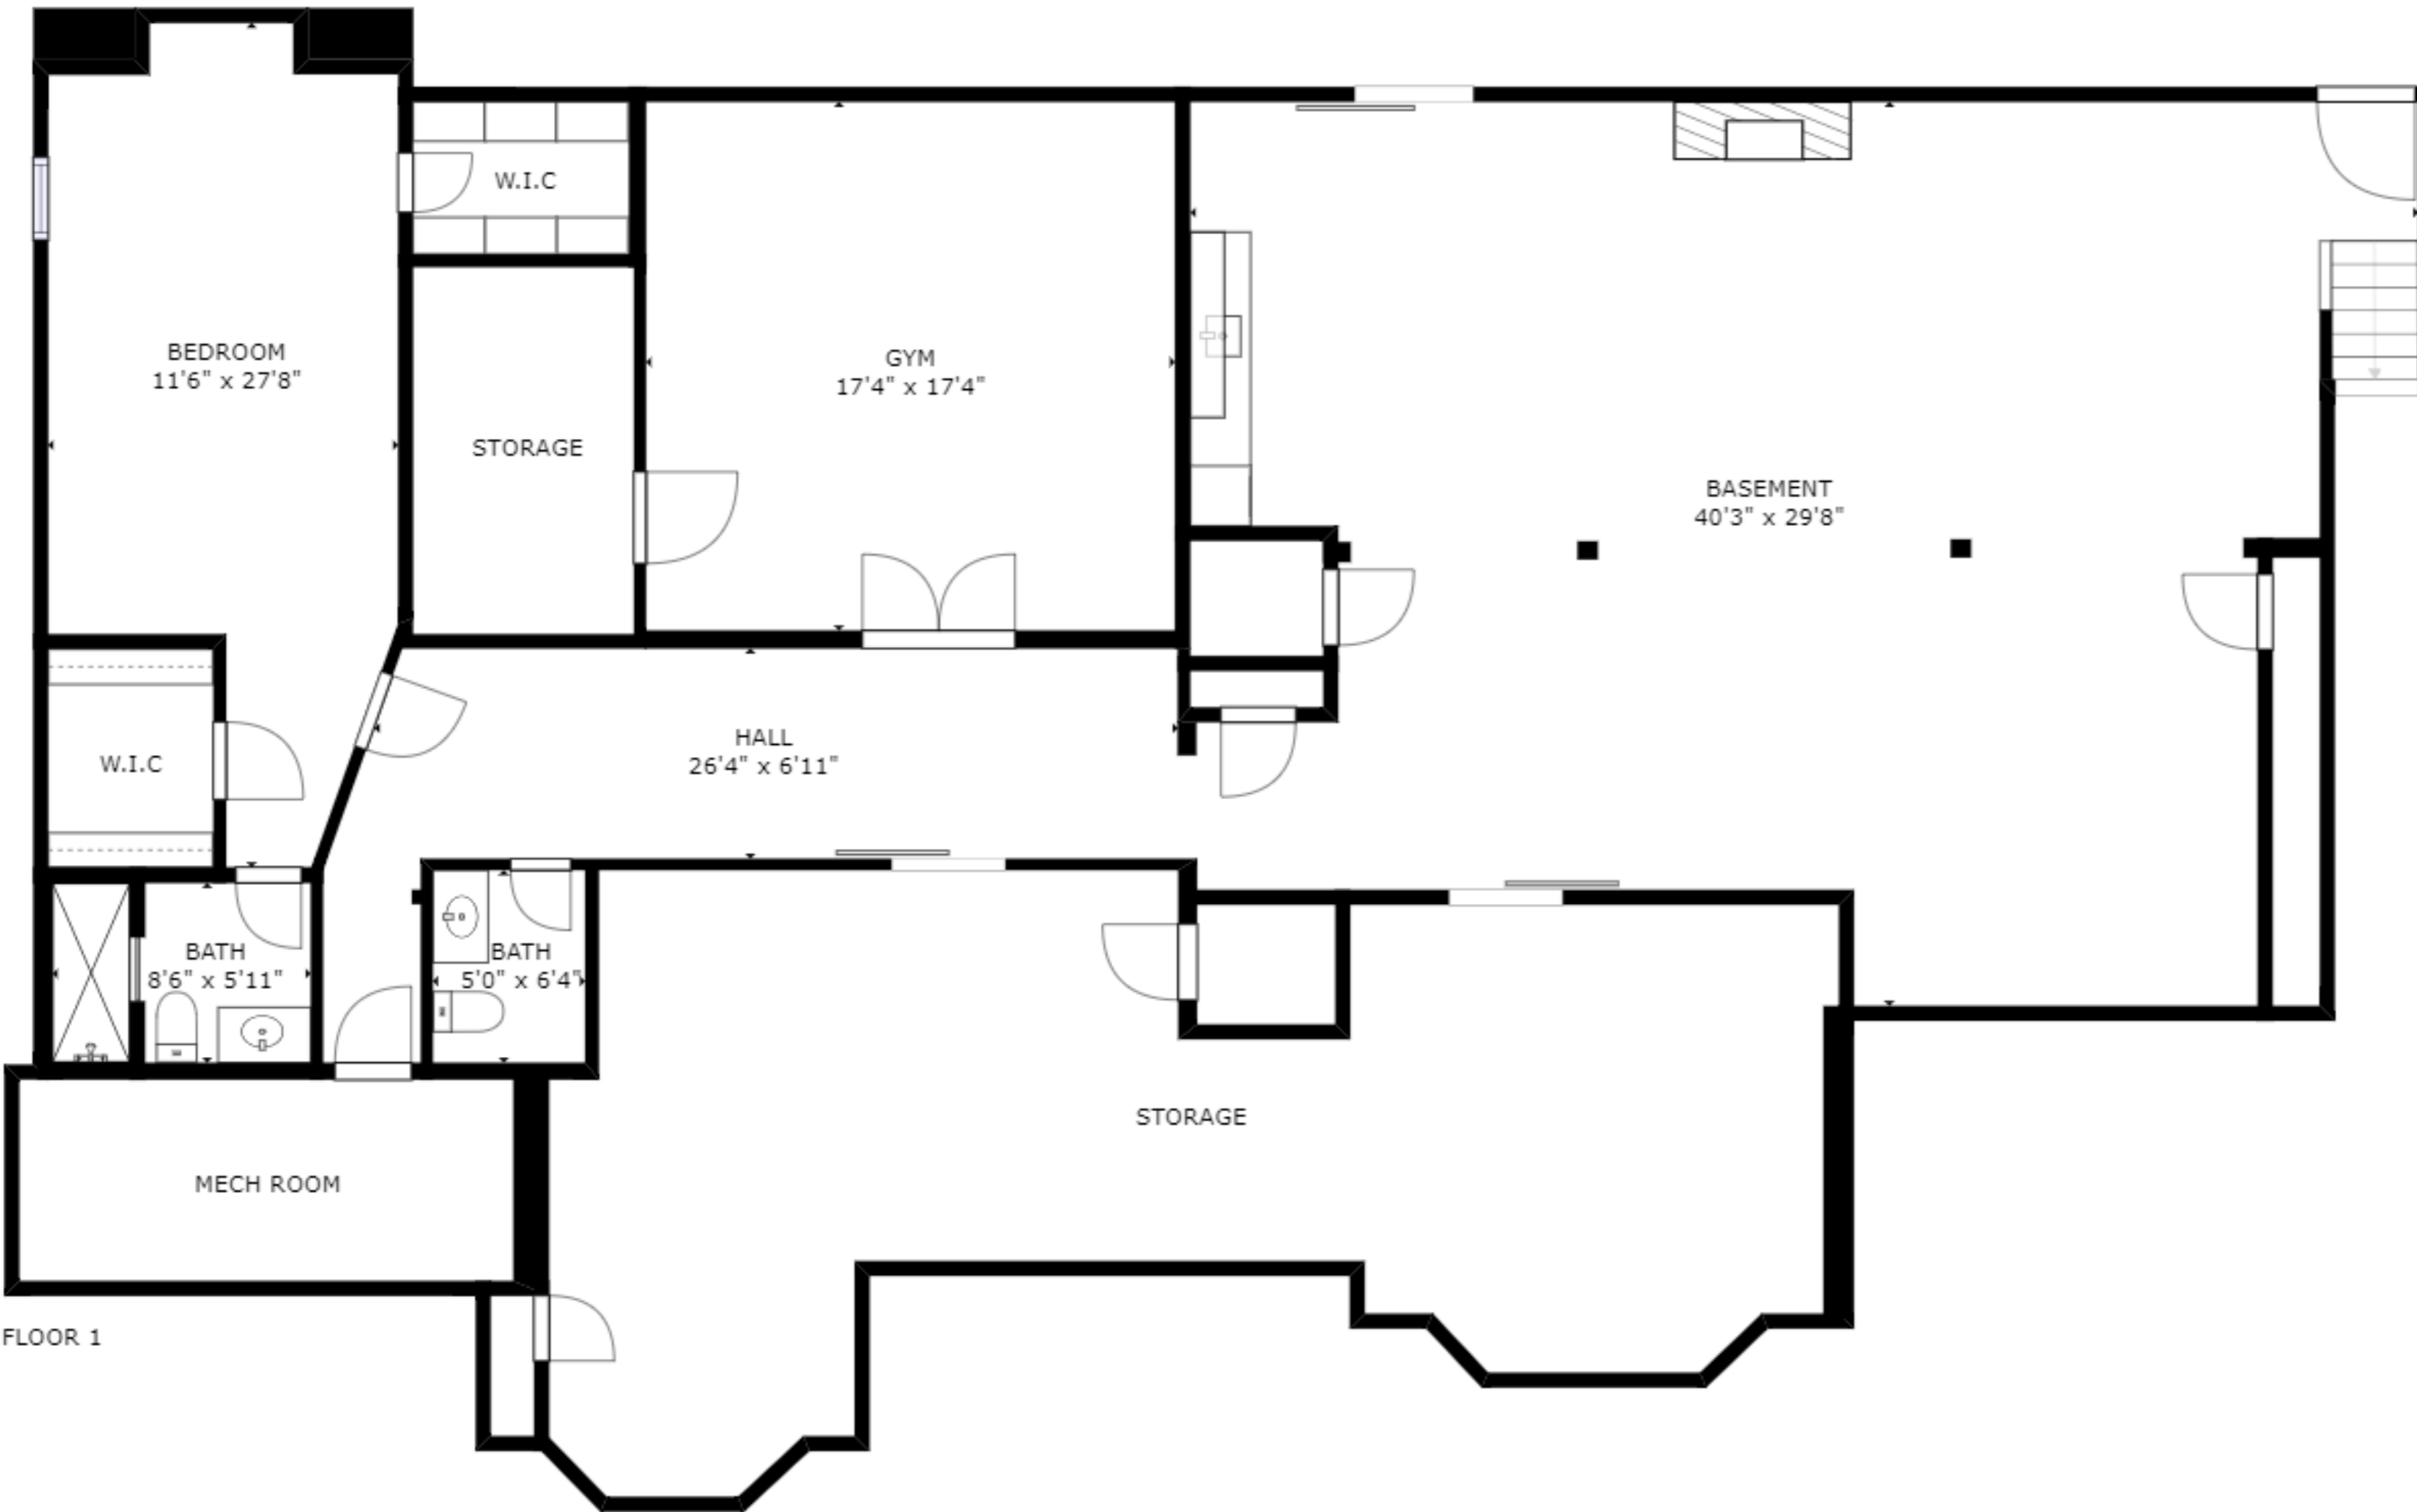

FLOOR 2

FLOOR 1

FLOOR 3

GROSS INTERNAL AREA
 FLOOR 1: 2891 sq ft, FLOOR 2: 3082 sq ft
 FLOOR 3: 2080 sq ft, EXCLUDED AREAS:
 GARAGE: 680 sq ft
 TOTAL: 8054 sq ft

SIZES AND DIMENSIONS ARE APPROXIMATE, ACTUAL MAY VARY.