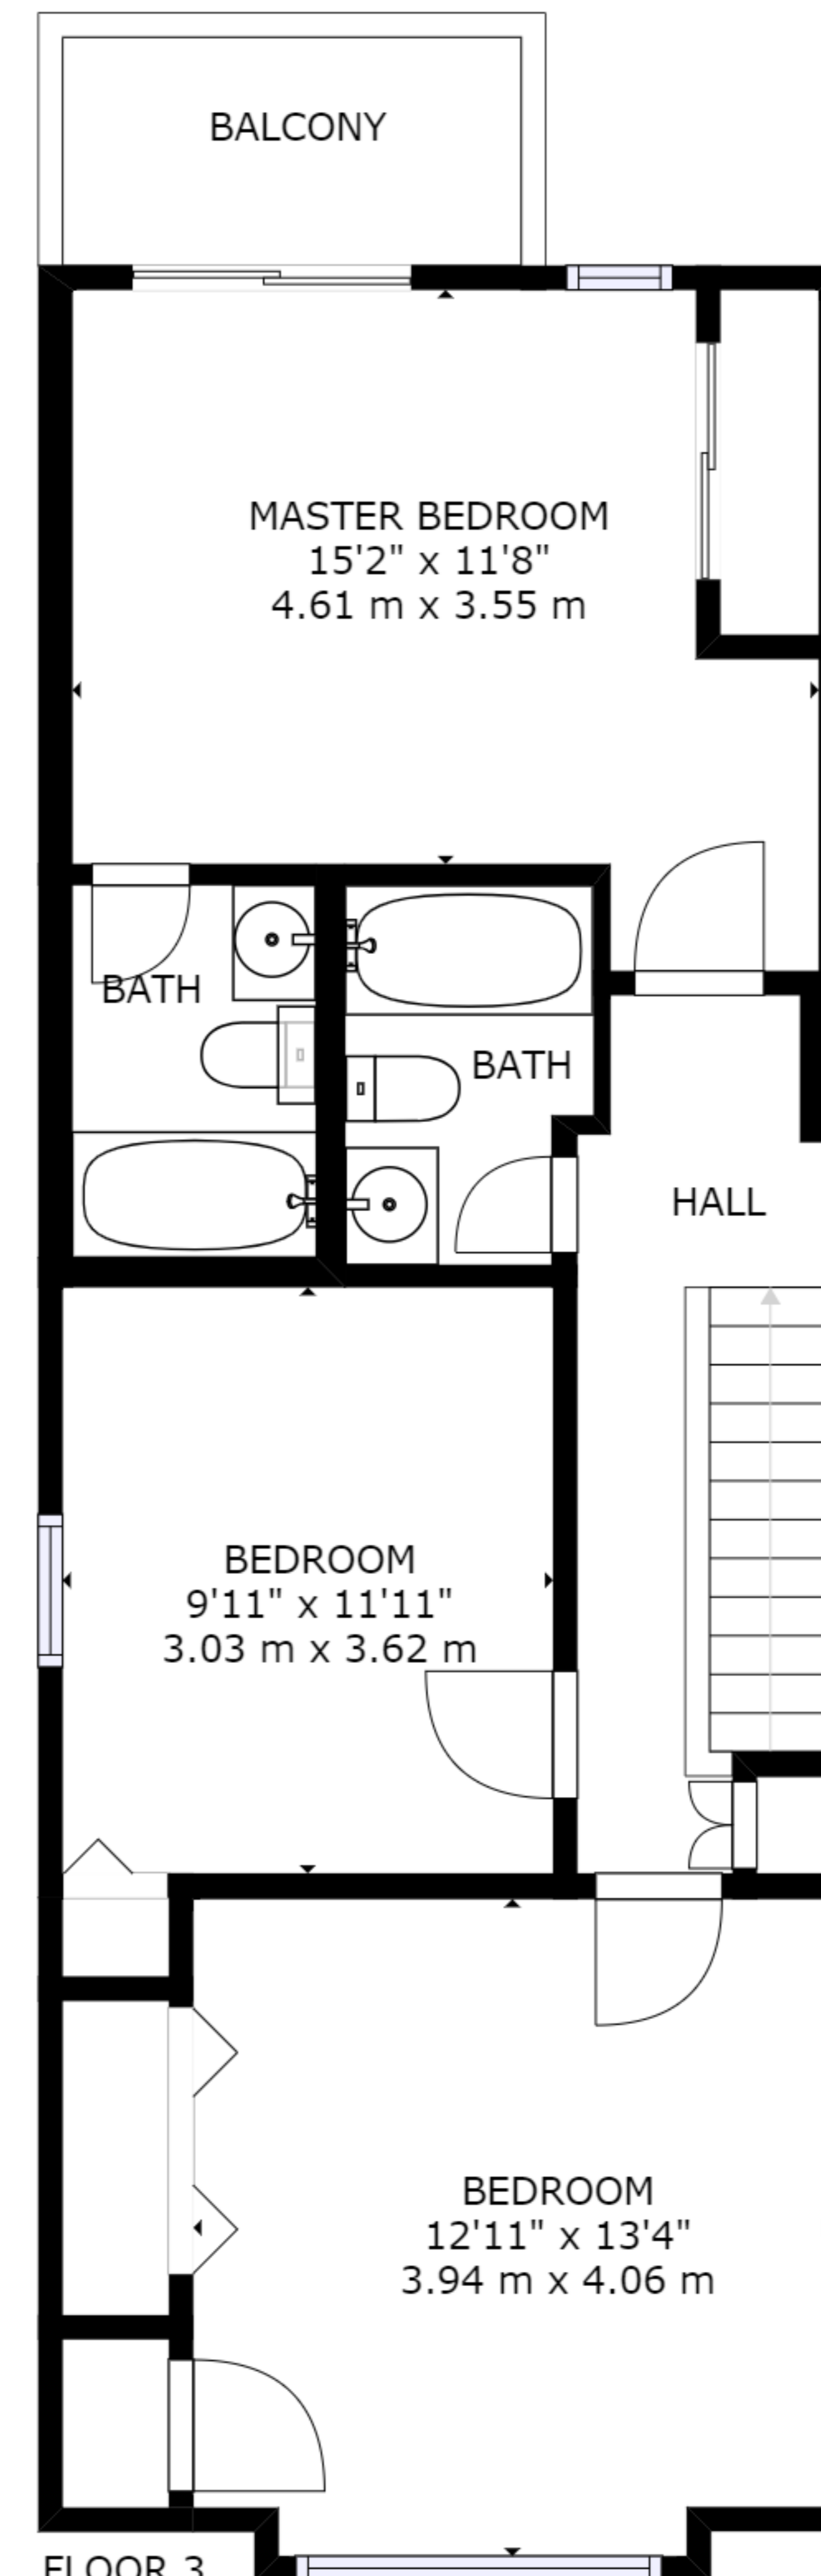

FLOOR 1

FLOOR 2

FLOOR 3

GROSS INTERNAL AREA
 FLOOR 1: 626 sq ft, 58 m², FLOOR 2: 689 sq ft, 64 m²
 FLOOR 3: 701 sq ft, 65 m²
 TOTAL: 2016 sq ft, 187 m²
 SIZES AND DIMENSIONS ARE APPROXIMATE, ACTUAL MAY VARY.