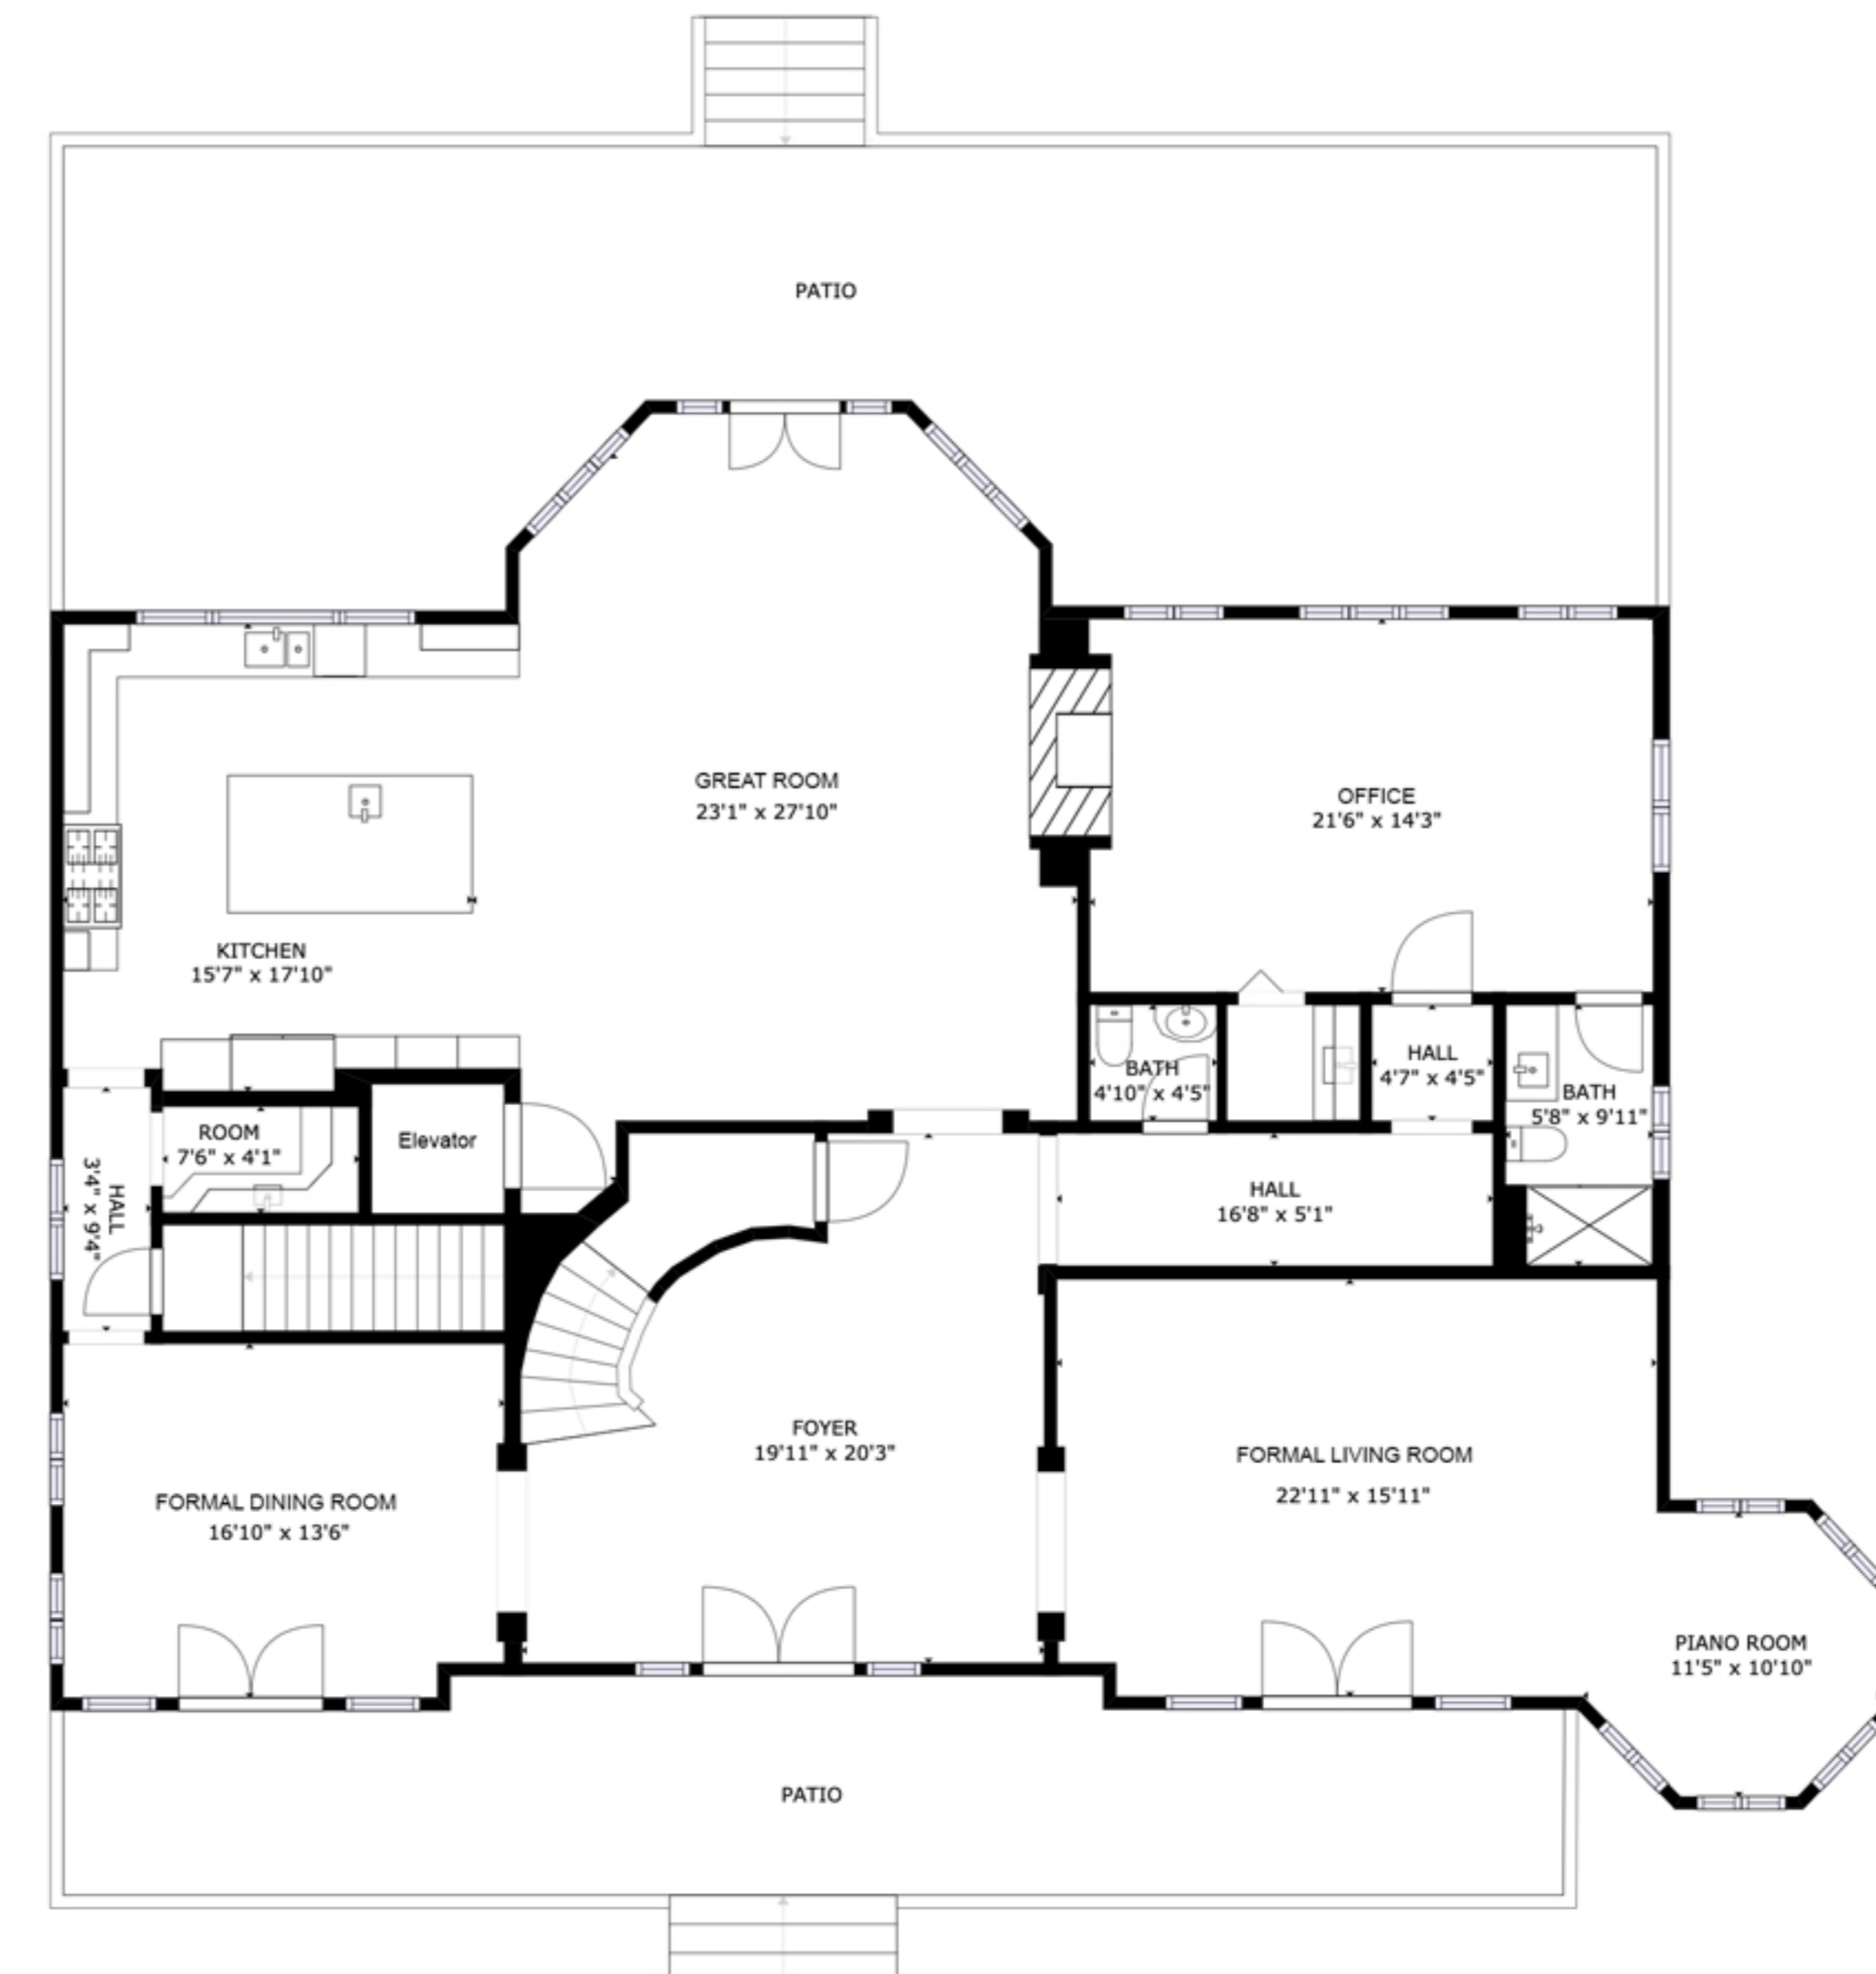

FLOOR 1

FLOOR 3

FLOOR 2

GROSS INTERNAL AREA
 FLOOR 1: 3374 sq. ft, FLOOR 2: 2682 sq. ft
 FLOOR 3: 2265 sq. ft, EXCLUDED AREAS:
 GARAGE: 716 sq. ft
 TOTAL: 8321 sq. ft

SIZES AND DIMENSIONS ARE APPROXIMATE, ACTUAL MAY VARY.