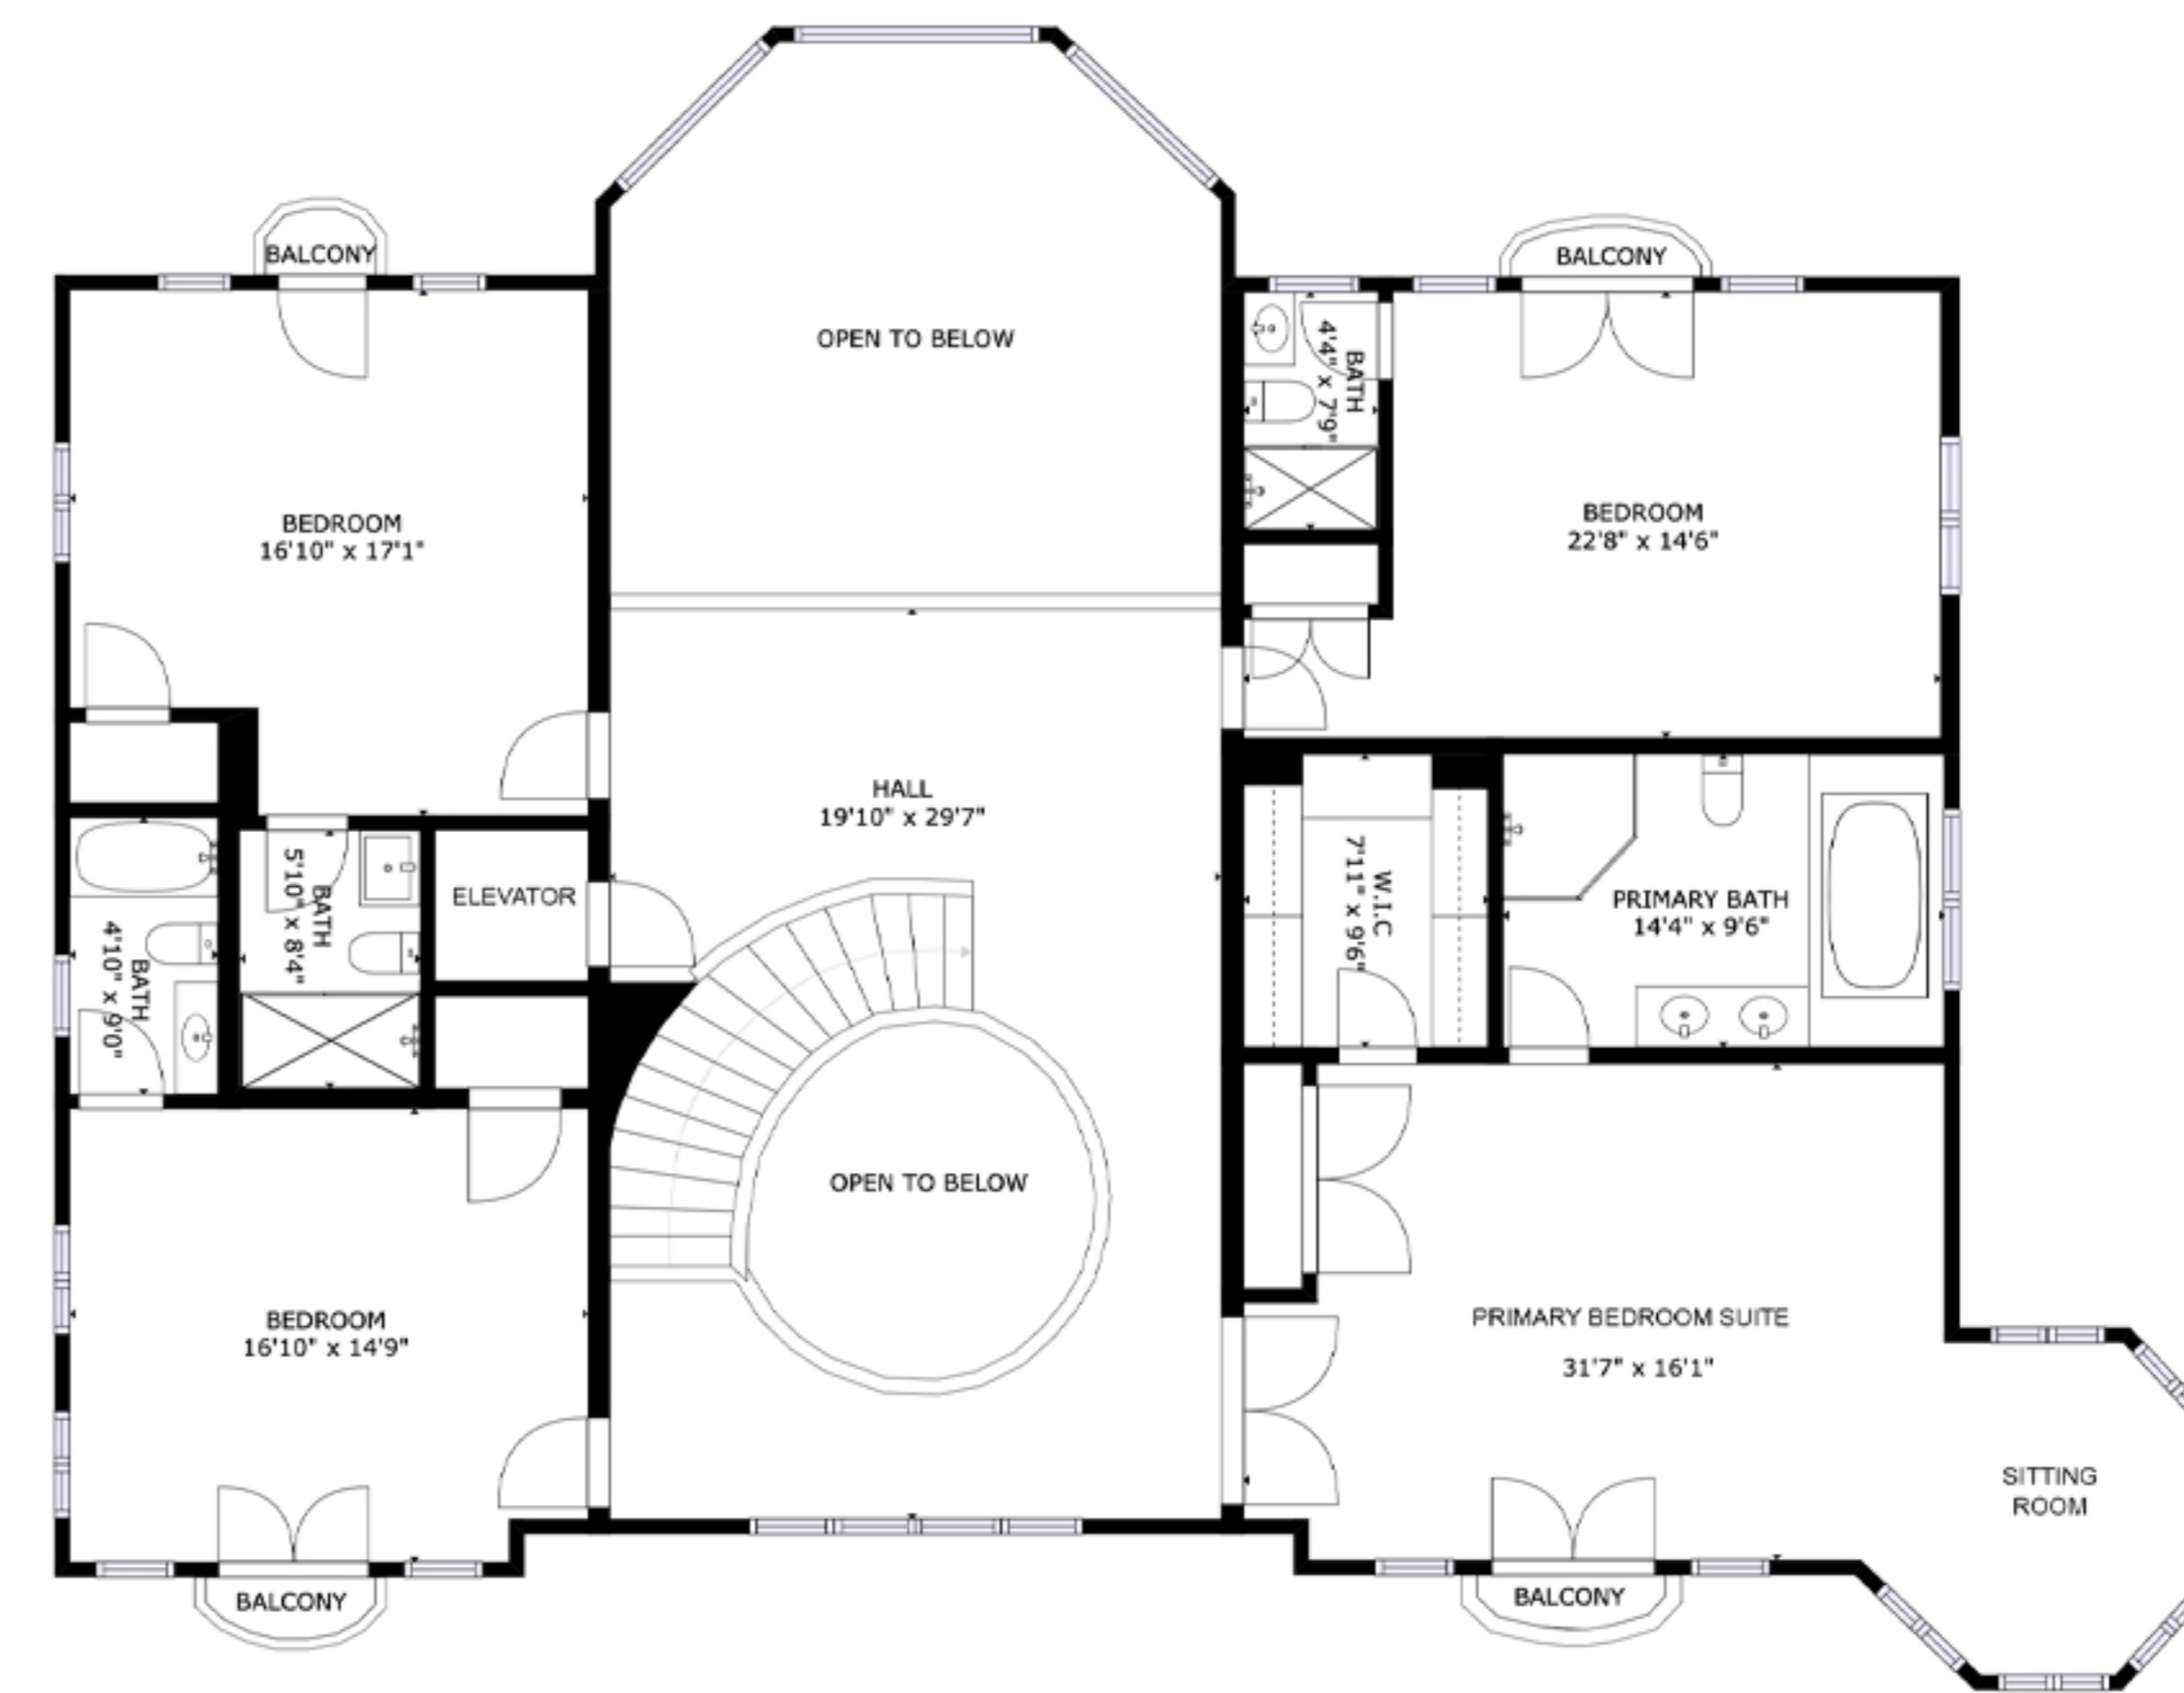

FLOOR 1

FLOOR 3

FLOOR 2

GROSS INTERNAL AREA
 FLOOR 1: 3374 sq. ft, FLOOR 2: 2682 sq. ft
 FLOOR 3: 2265 sq. ft, EXCLUDED AREAS:
 GARAGE: 716 sq. ft
 TOTAL: 8321 sq. ft

SIZES AND DIMENSIONS ARE APPROXIMATE, ACTUAL MAY VARY.