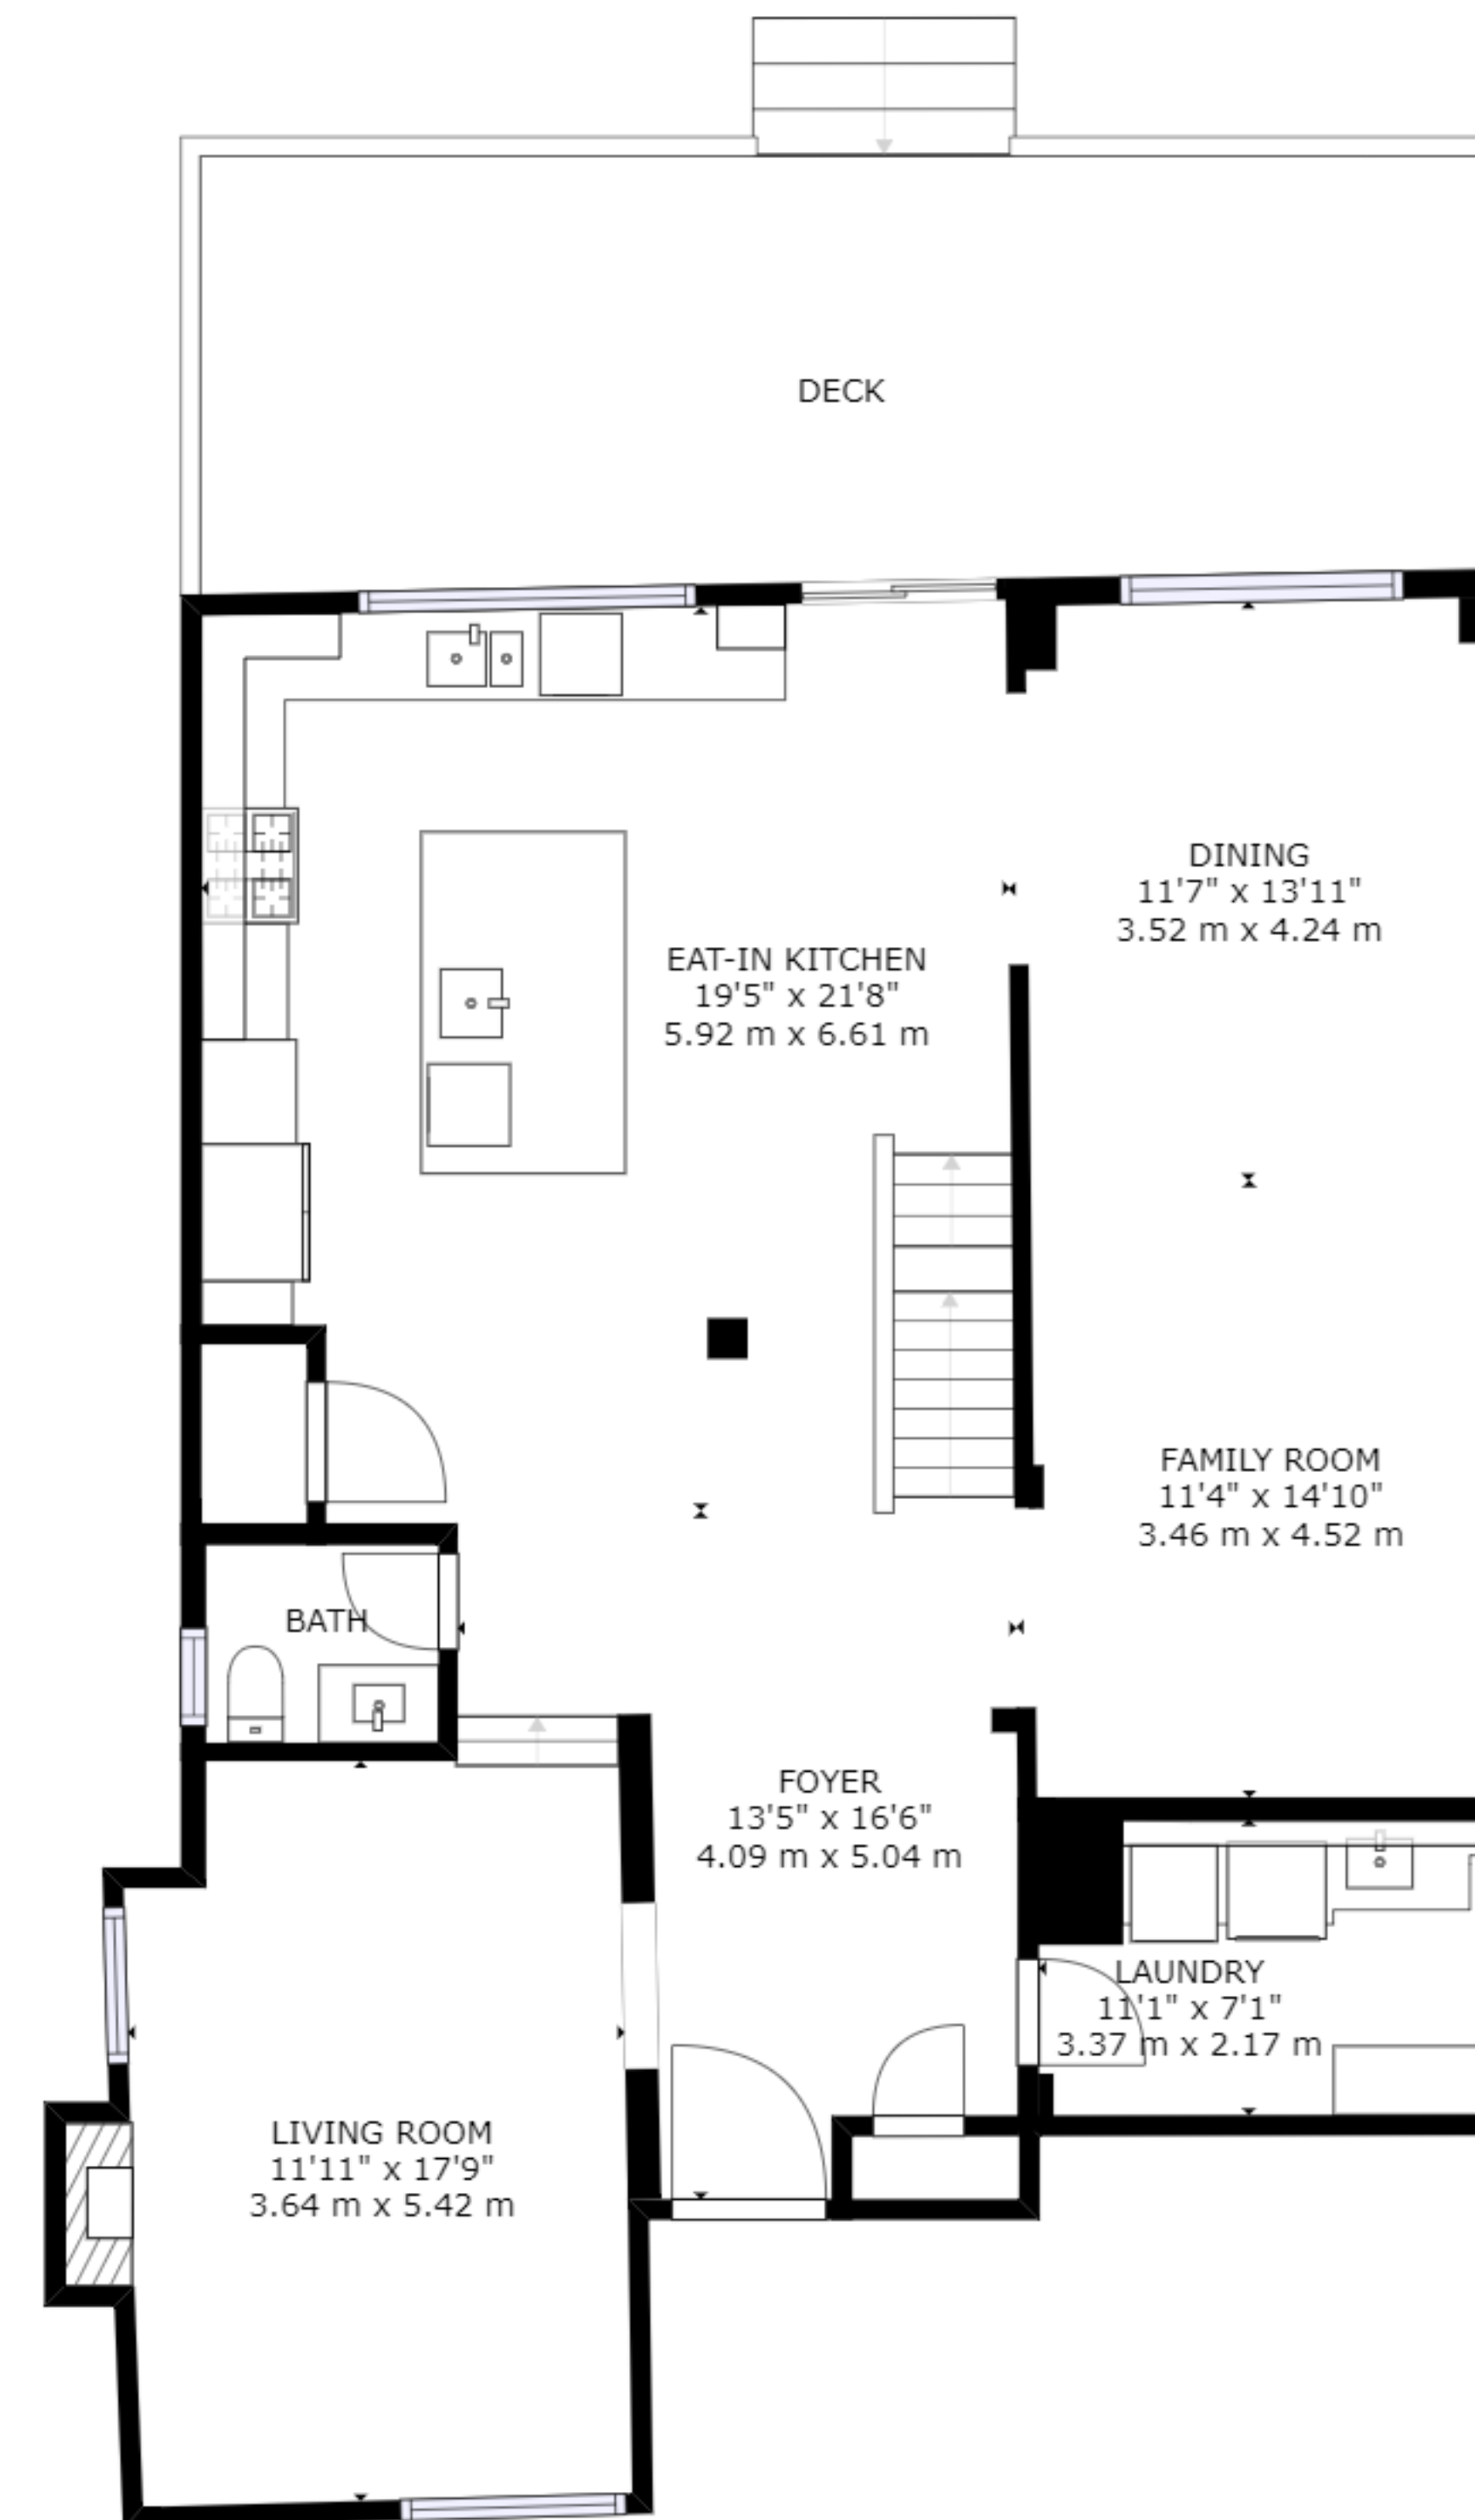

FLOOR 3

FLOOR 1

FLOOR 2

GROSS INTERNAL AREA  
 FLOOR 1: 1230 sq ft, 114 m<sup>2</sup>, FLOOR 2: 1267 sq ft, 118 m<sup>2</sup>  
 FLOOR 3: 1059 sq ft, 98 m<sup>2</sup>  
 TOTAL: 3556 sq ft, 330 m<sup>2</sup>  
 SIZES AND DIMENSIONS ARE APPROXIMATE, ACTUAL MAY VARY.