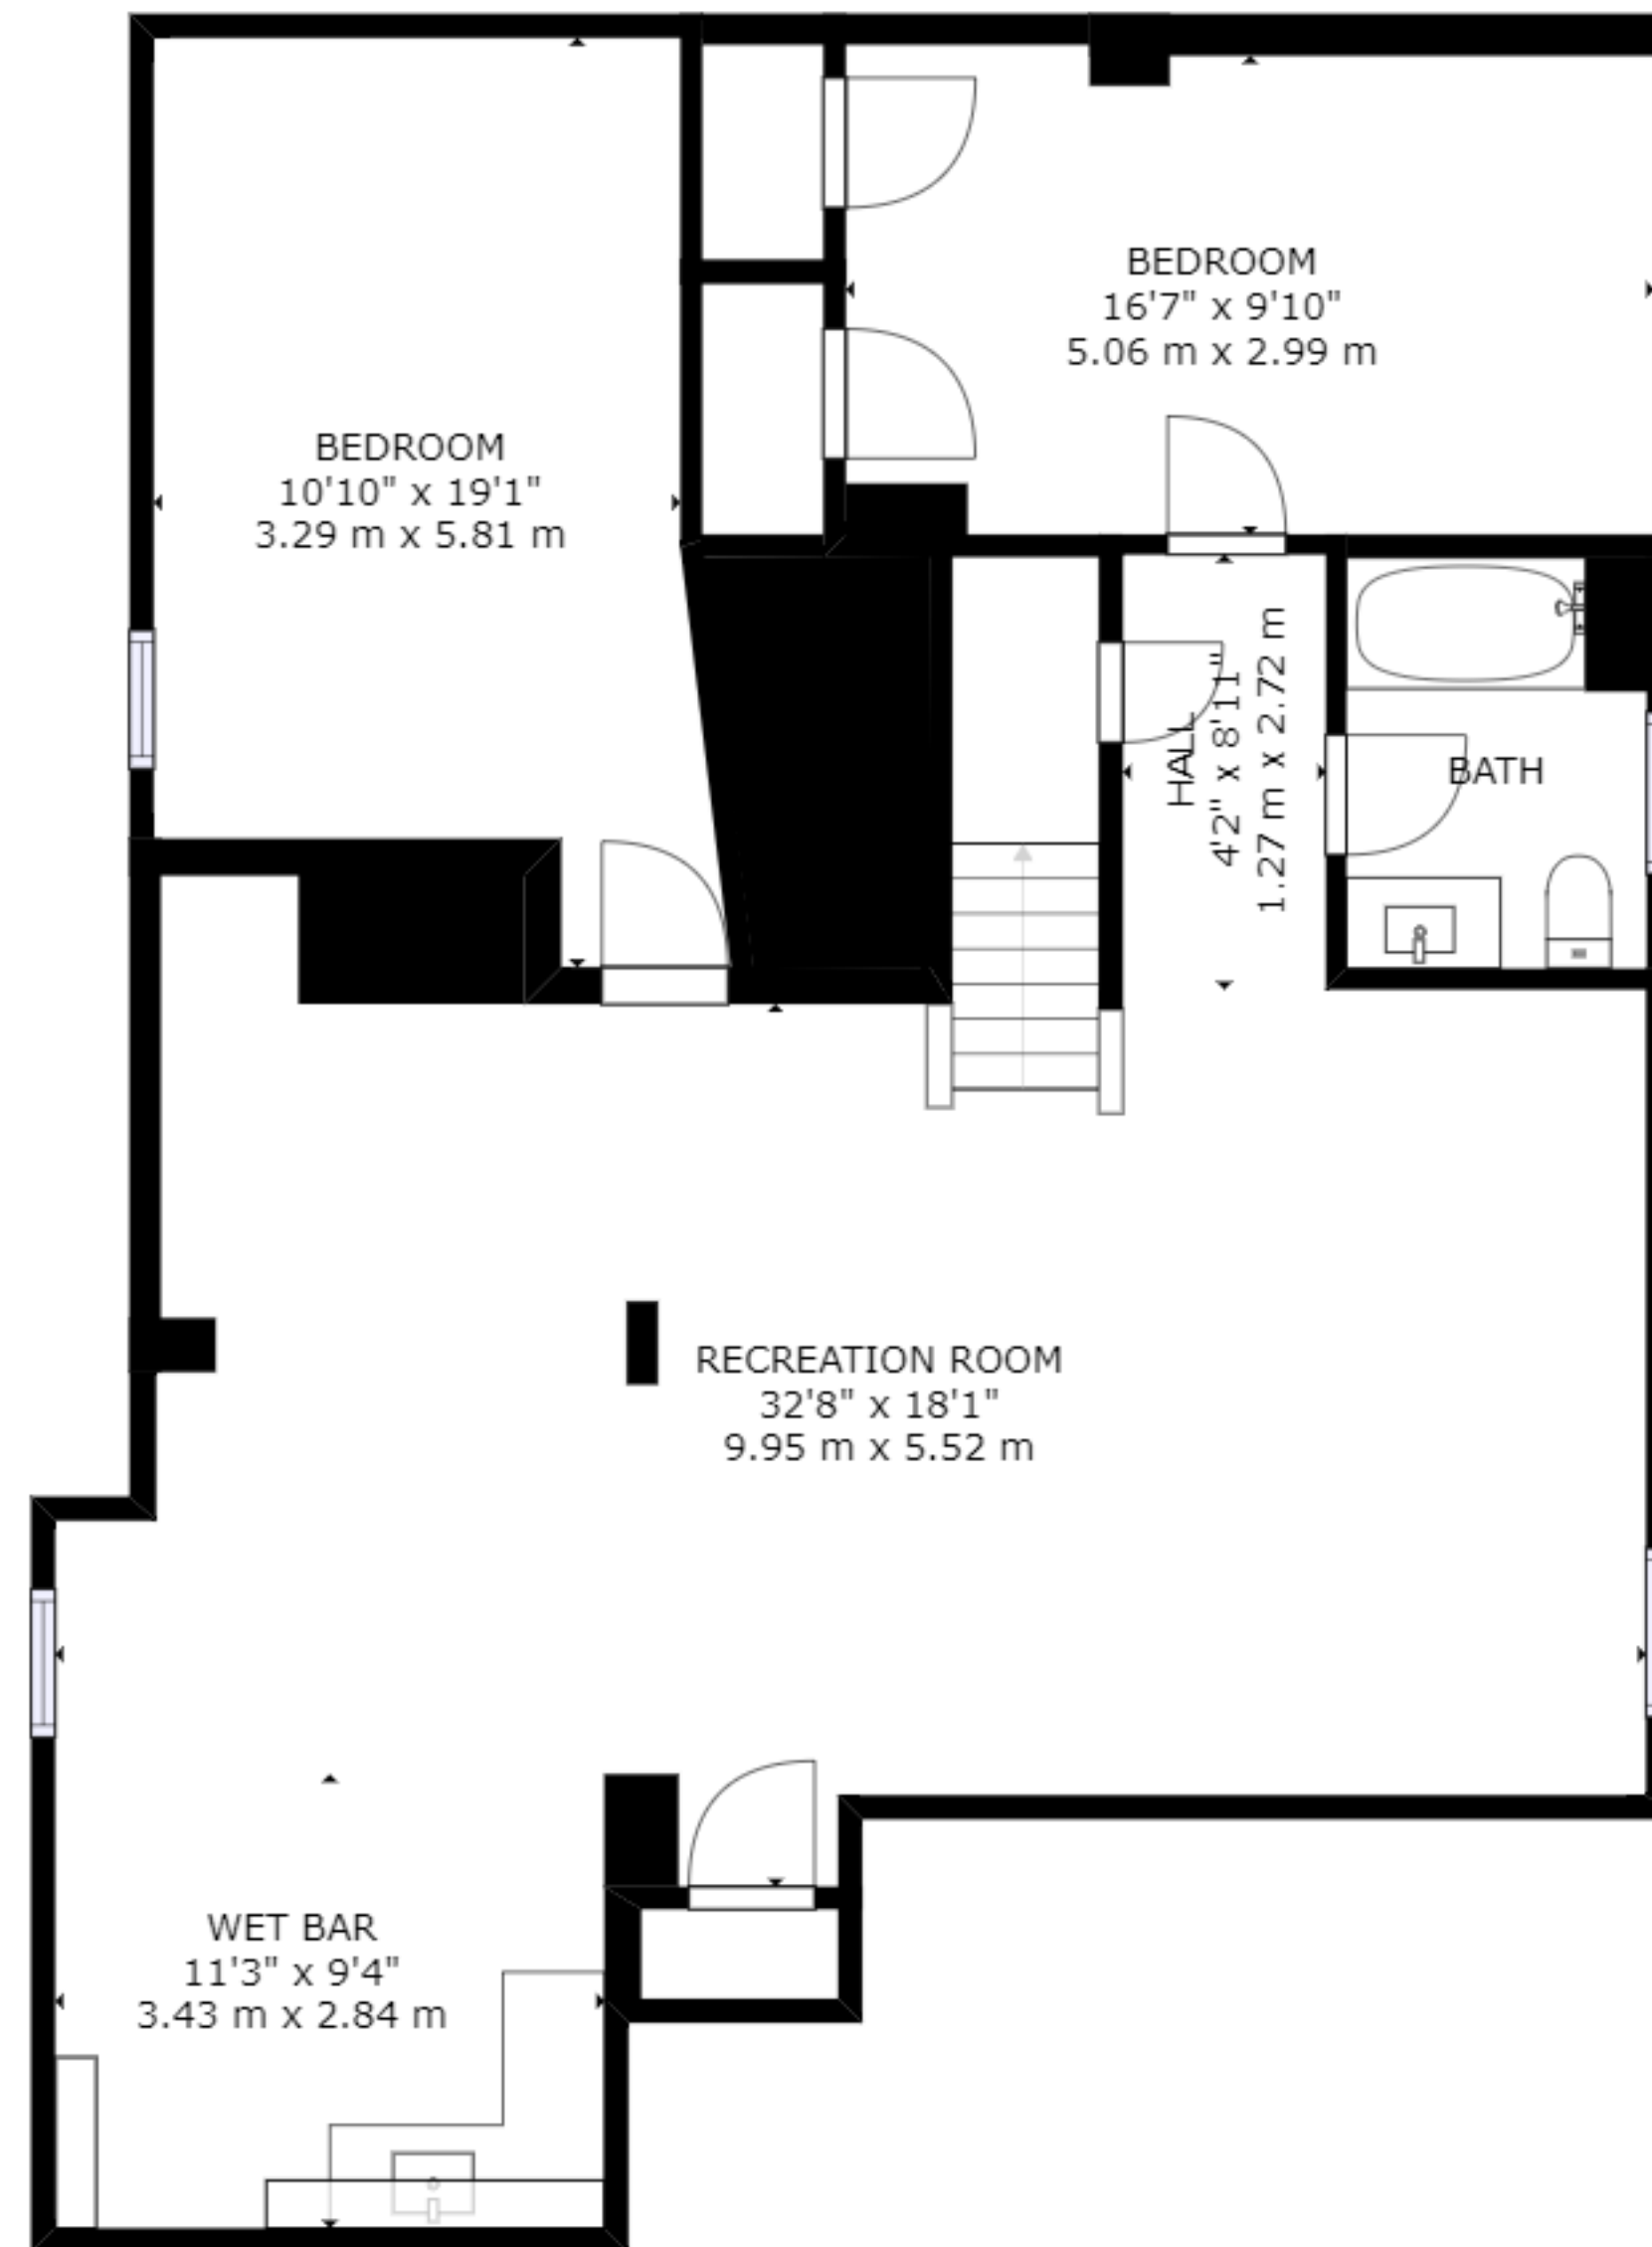

FLOOR 3

FLOOR 1

FLOOR 2

GROSS INTERNAL AREA  
 FLOOR 1: 1230 sq ft, 114 m<sup>2</sup>, FLOOR 2: 1267 sq ft, 118 m<sup>2</sup>  
 FLOOR 3: 1059 sq ft, 98 m<sup>2</sup>  
 TOTAL: 3556 sq ft, 330 m<sup>2</sup>  
 SIZES AND DIMENSIONS ARE APPROXIMATE, ACTUAL MAY VARY.