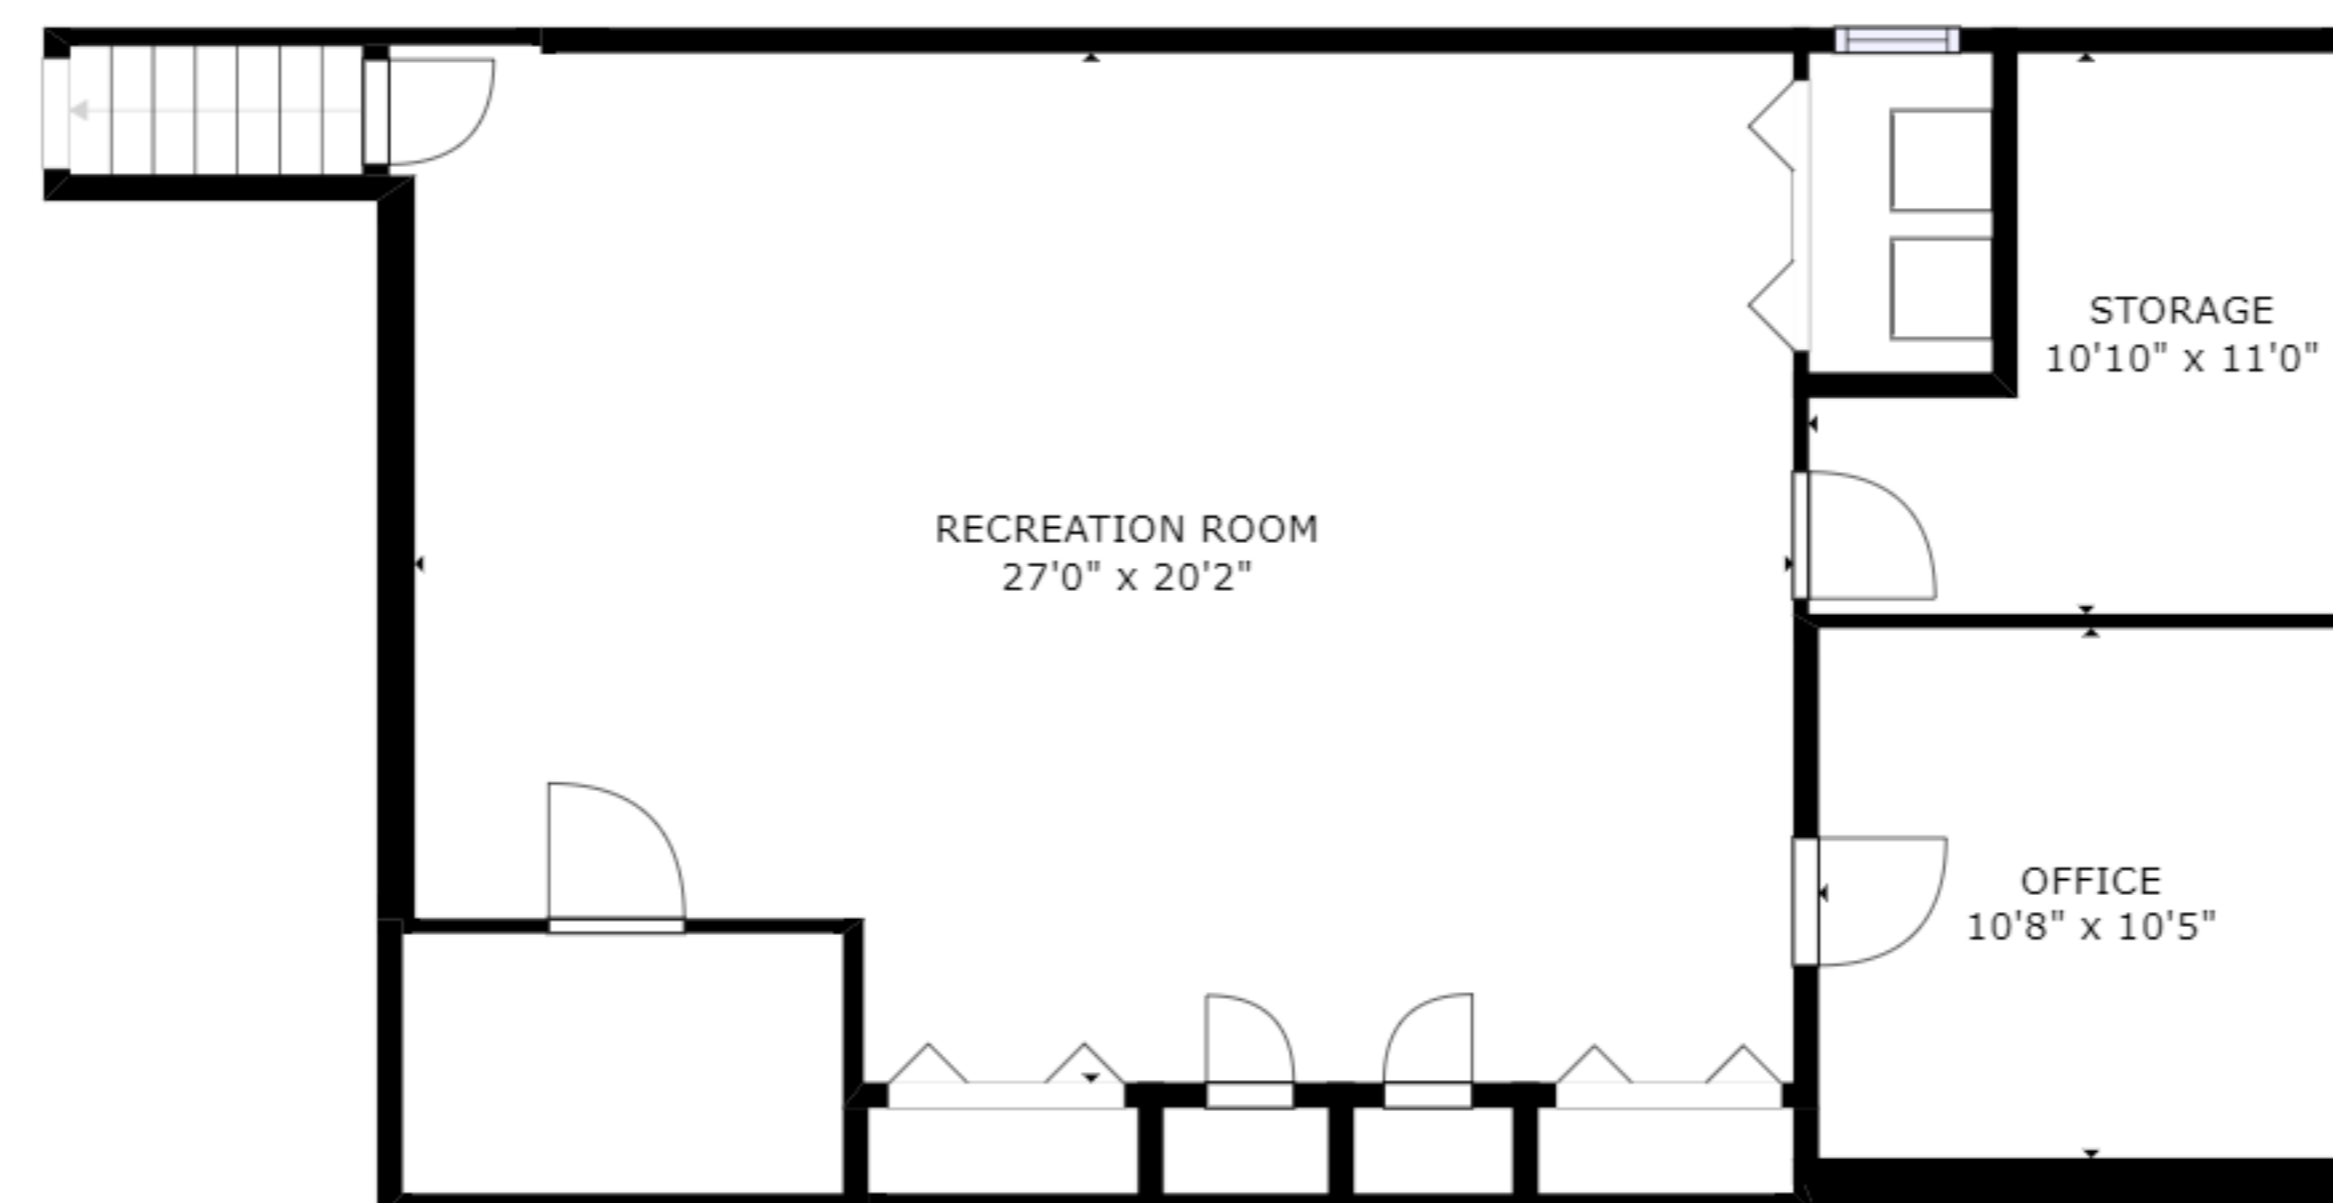

FLOOR 3

FLOOR 2

FLOOR 1

GROSS INTERNAL AREA
 FLOOR 1: 864 sq. ft, FLOOR 2: 1207 sq. ft
 FLOOR 3: 882 sq. ft
 TOTAL: 2953 sq. ft

SIZES AND DIMENSIONS ARE APPROXIMATE, ACTUAL MAY VARY.