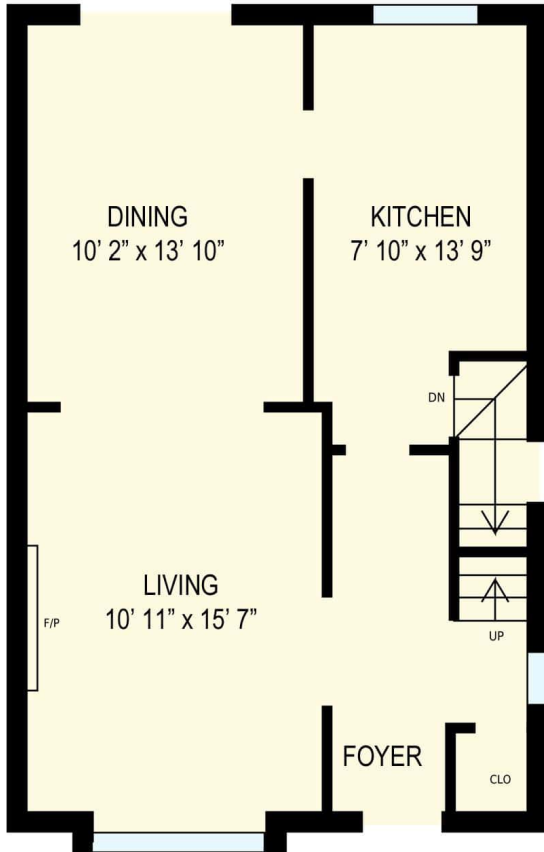

64 Fairlawn Ave, Toronto, ON

Total Exterior Area Above Grade 1279 sq. ft.

Main Floor
Exterior Area 641 sq. ft.

2nd floor
Exterior Area 638 sq. ft.

Lower Level