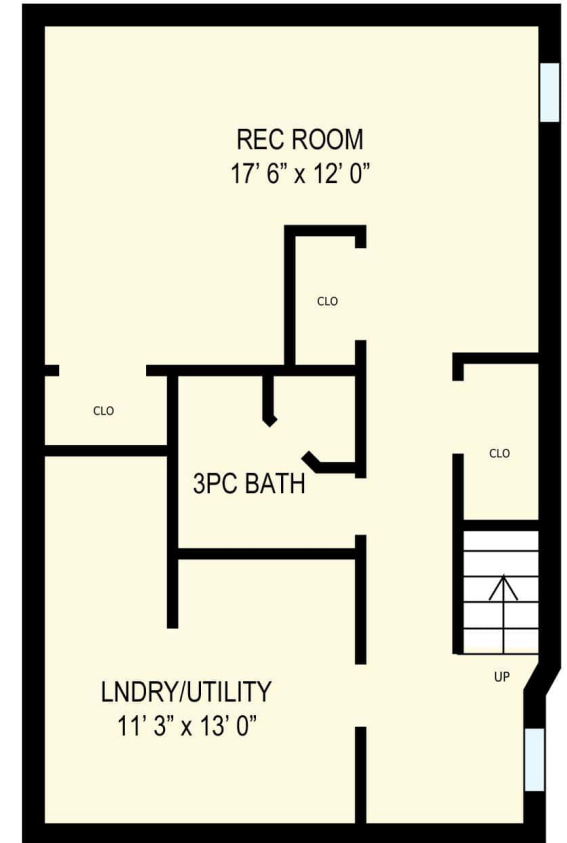

64 Fairlawn Ave, Toronto, ON

Total Exterior Area Above Grade 1279 sq. ft.

Main Floor
Exterior Area 641 sq. ft.

2nd floor
Exterior Area 638 sq. ft.

Lower Level