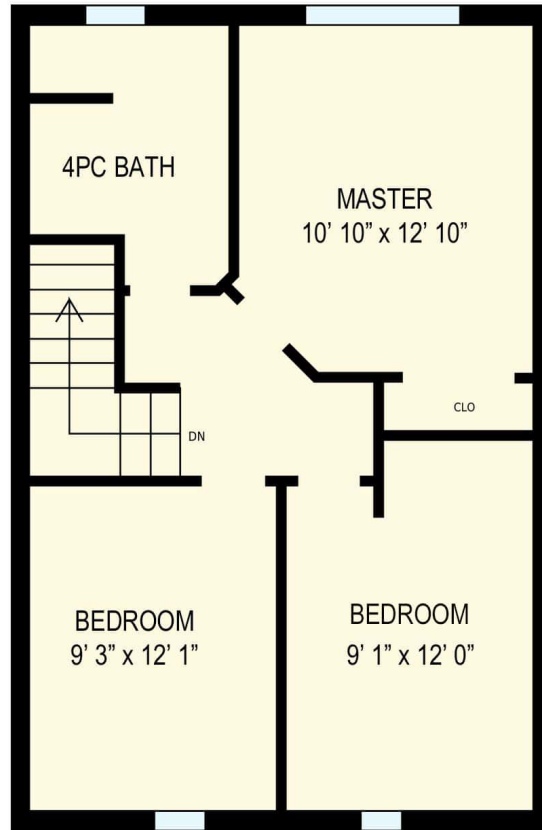

64 Fairlawn Ave, Toronto, ON

Total Exterior Area Above Grade 1279 sq. ft.

Main Floor
Exterior Area 641 sq. ft.

2nd floor
Exterior Area 638 sq. ft.

Lower Level