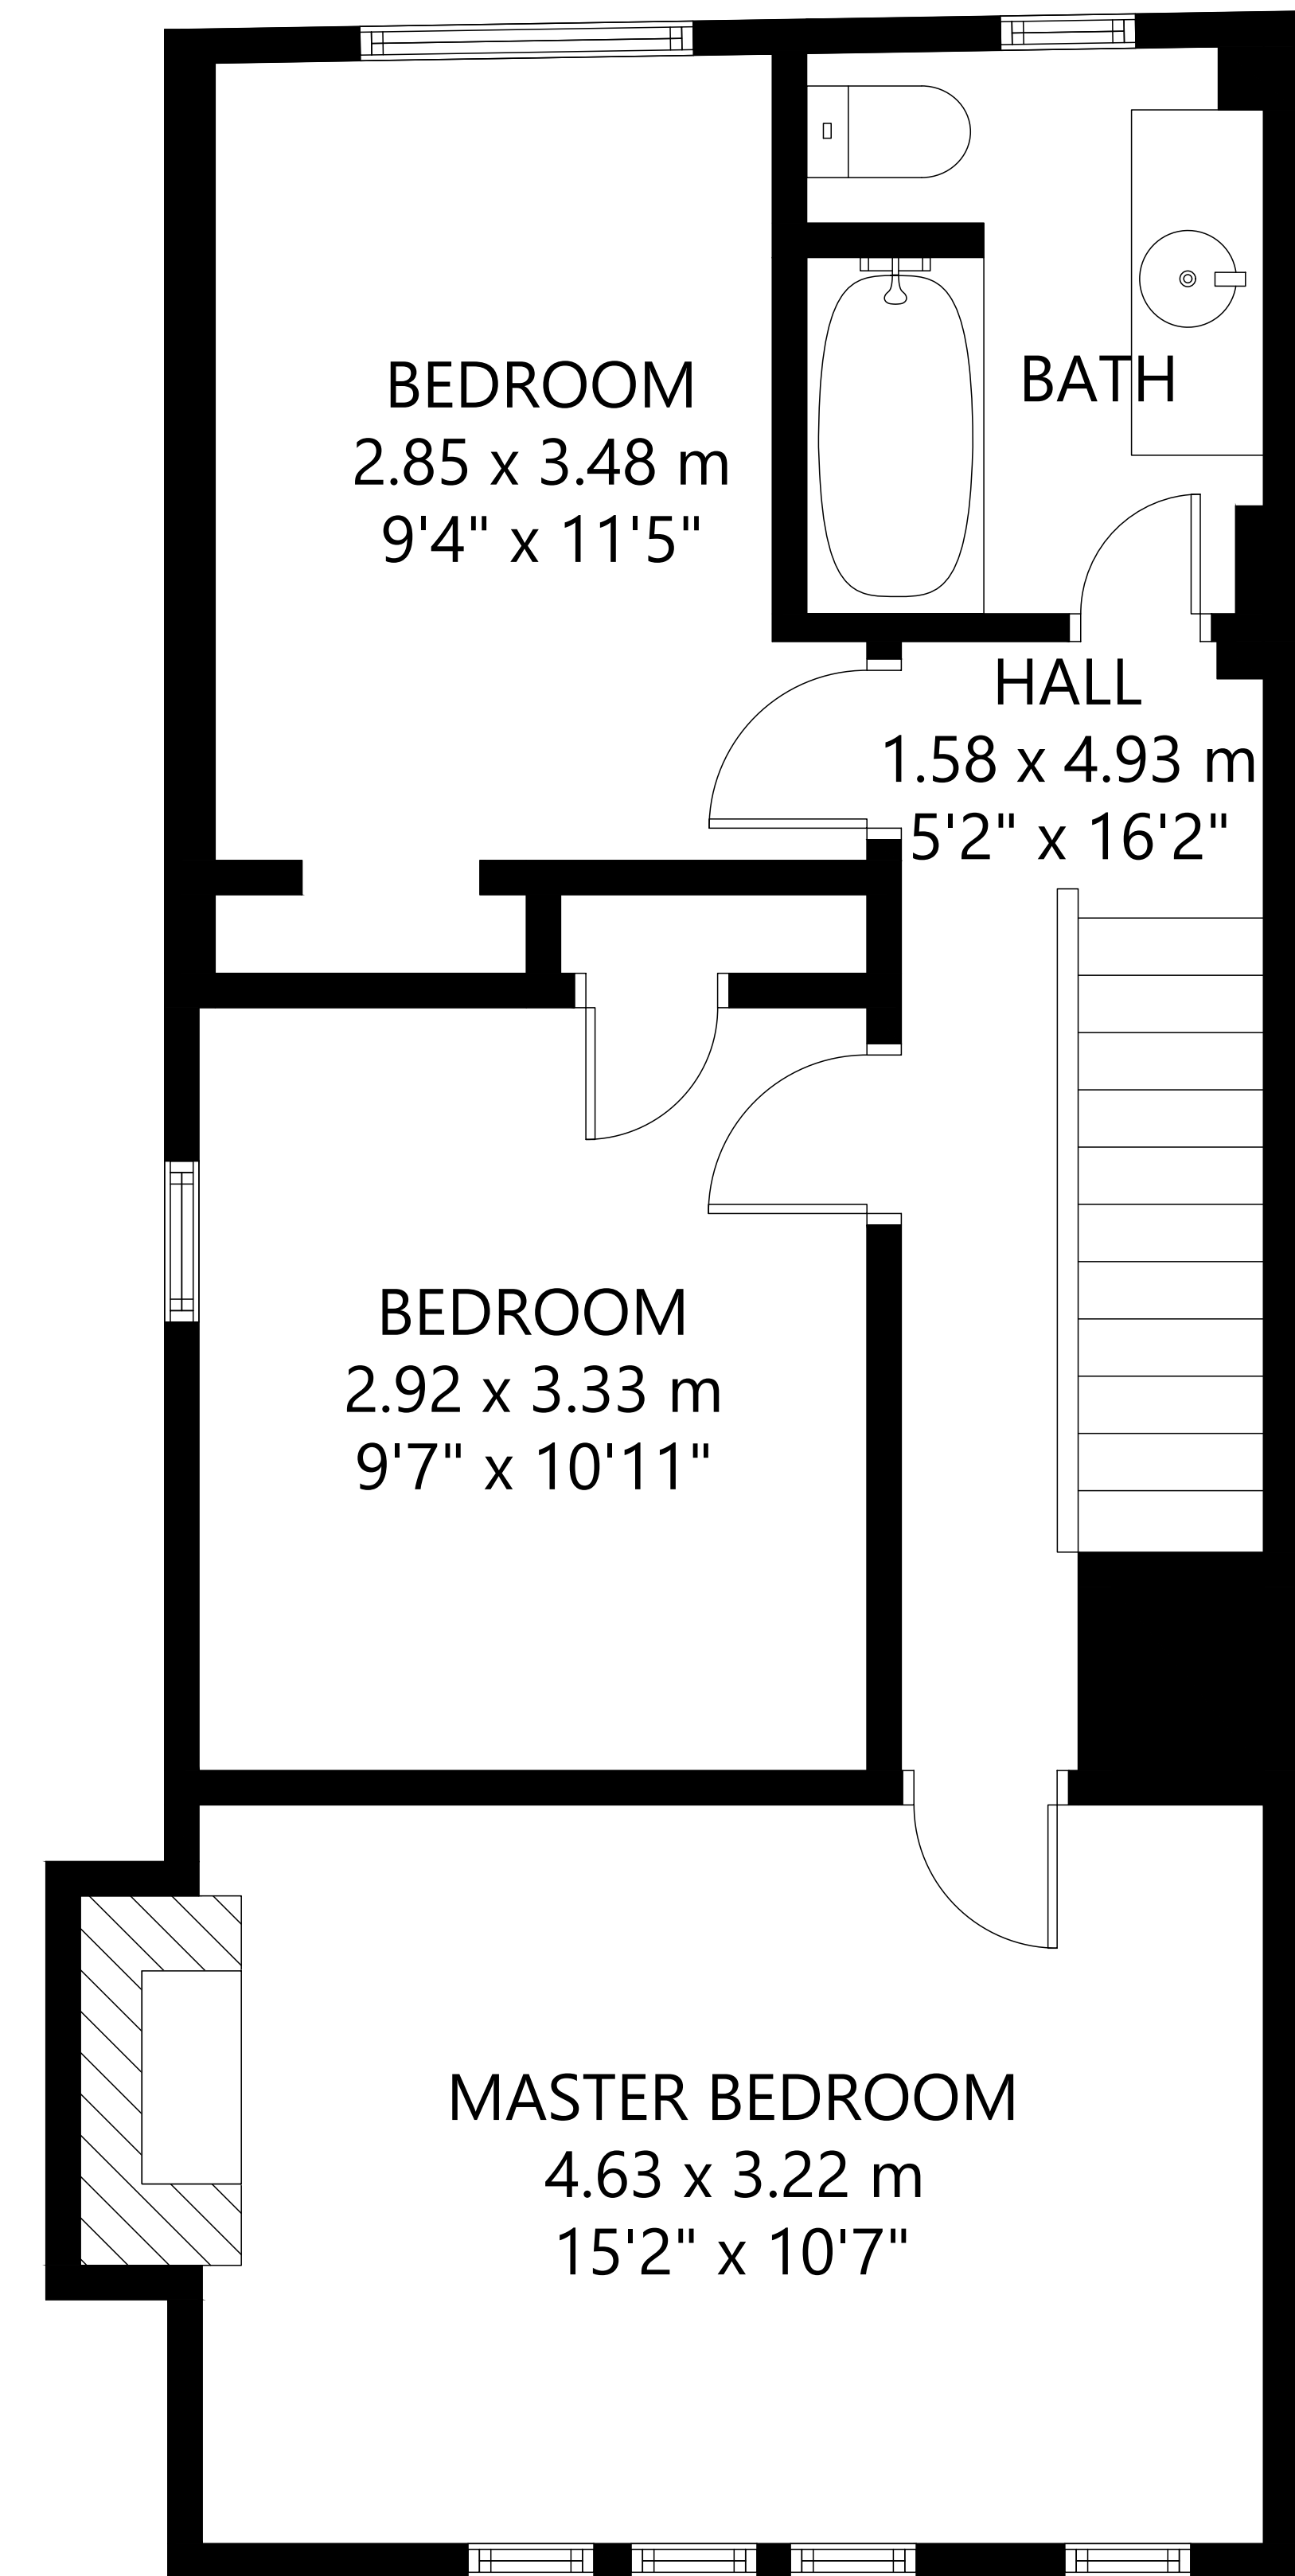

FLOOR 1

FLOOR 2

FLOOR 3

GROSS INTERNAL AREA
 TOTAL: 1624 sq ft/ 151 m²
 FLOOR 1: 548 sq ft/ 51 m² FLOOR 2: 538 sq ft/ 50 m²
 FLOOR 3: 538 sq ft/ 50 m²
 SIZE AND DIMENSIONS ARE APPROXIMATE, ACTUAL MAY VARY.