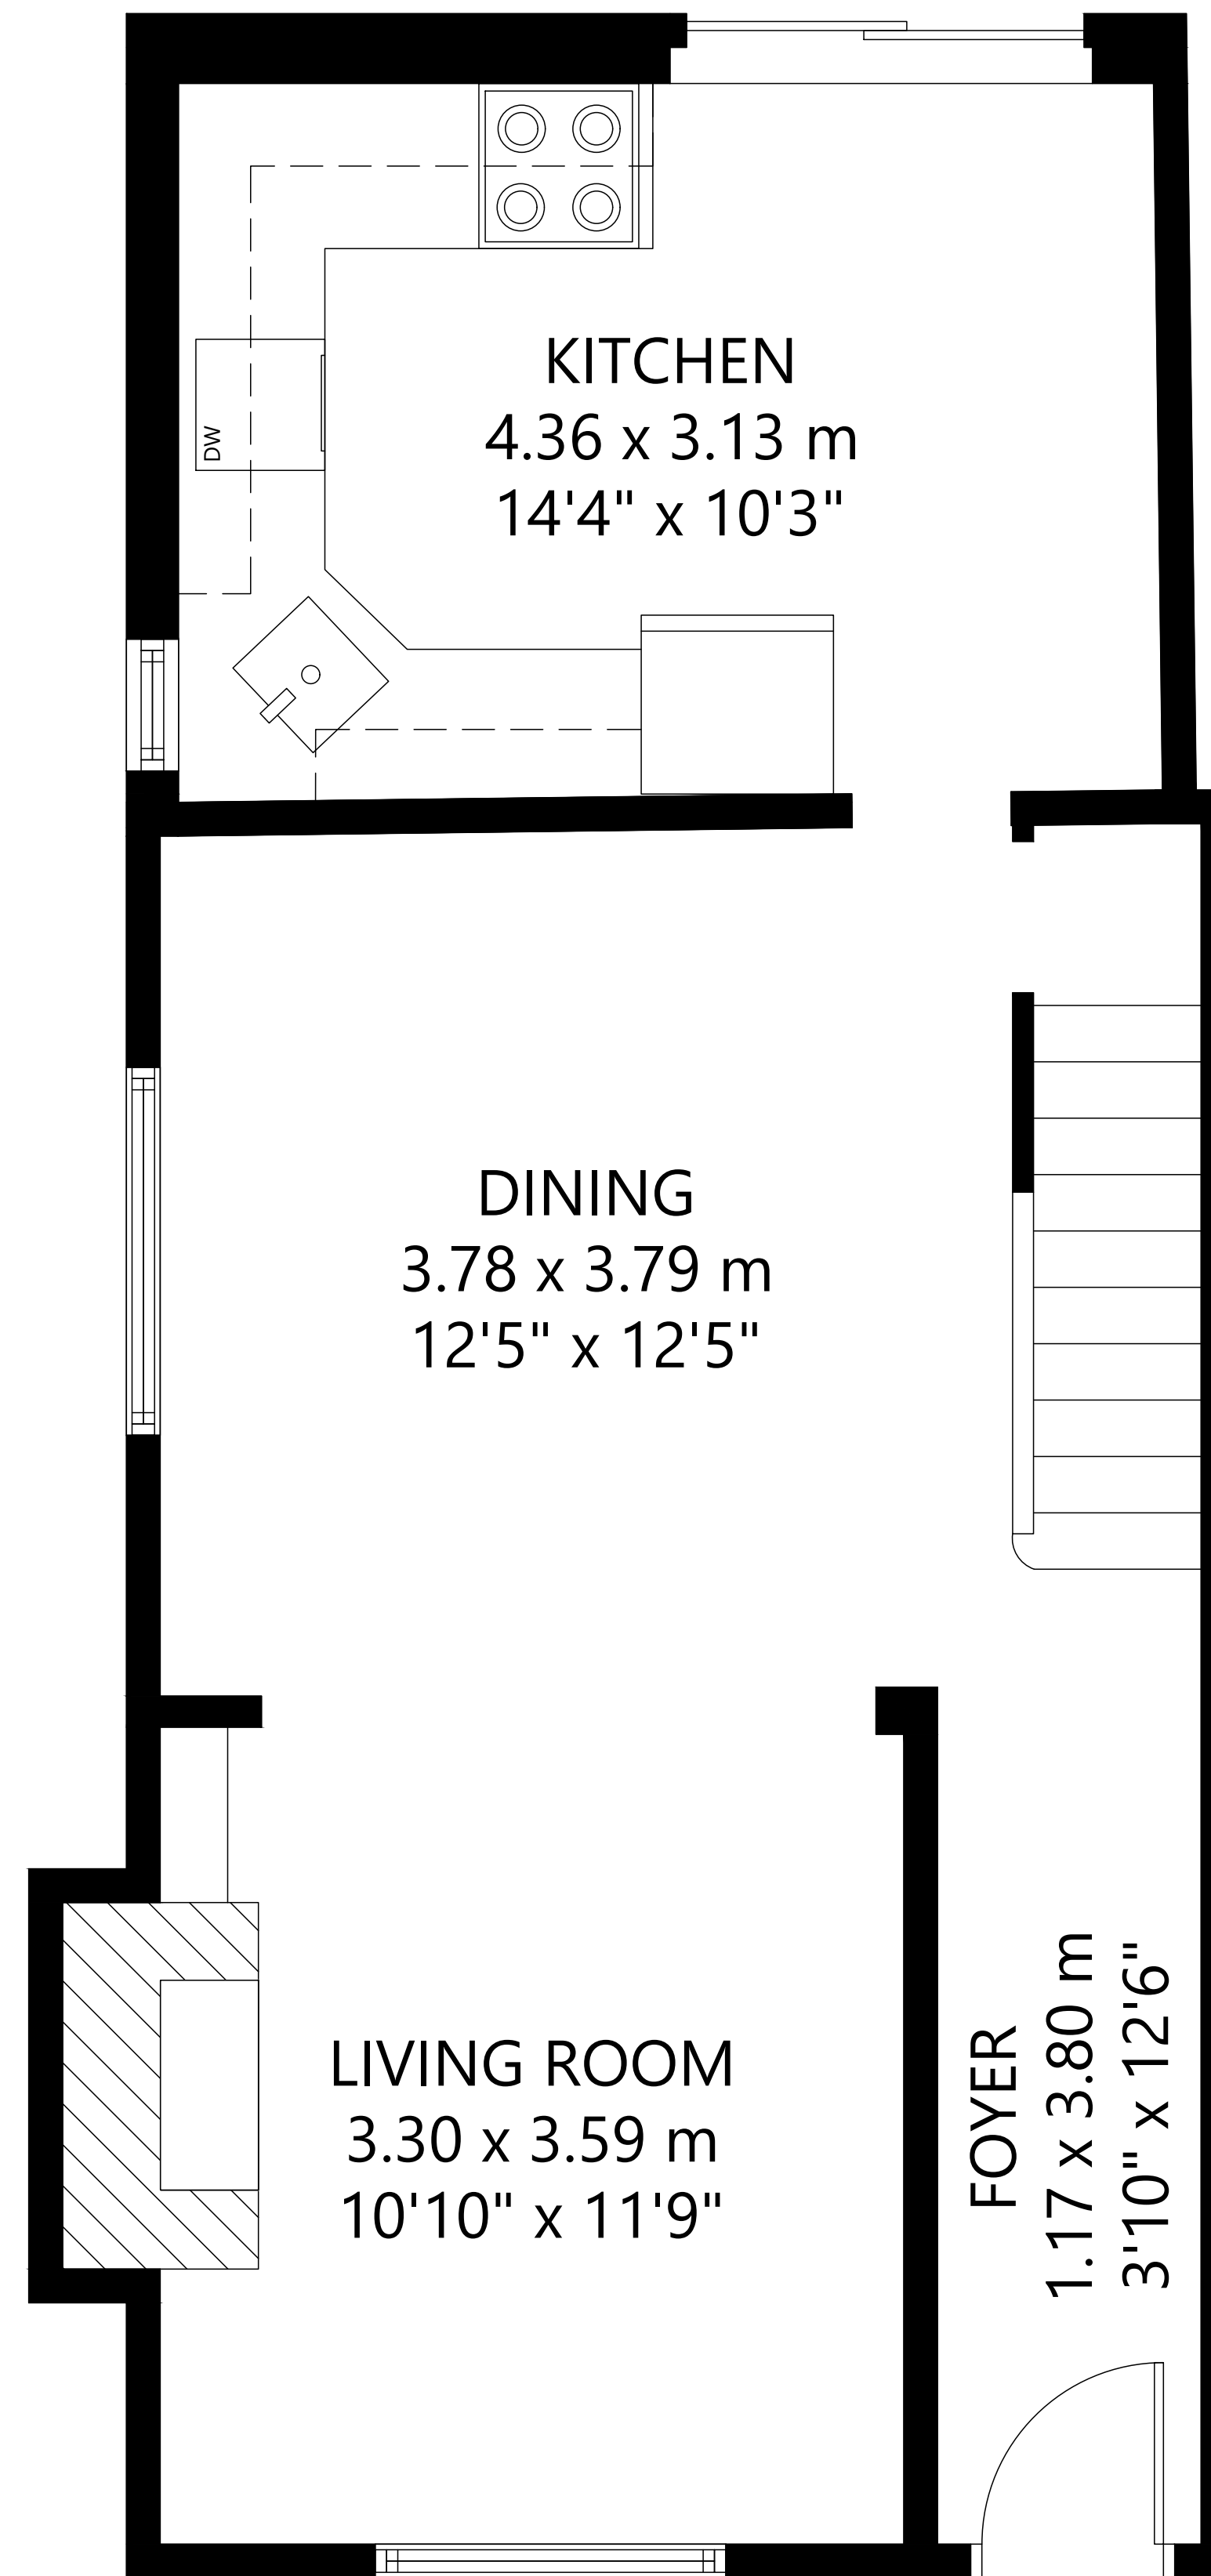

FLOOR 1

FLOOR 2

FLOOR 3

GROSS INTERNAL AREA
 TOTAL: 1624 sq ft/ 151 m²
 FLOOR 1: 548 sq ft/ 51 m² FLOOR 2: 538 sq ft/ 50 m²
 FLOOR 3: 538 sq ft/ 50 m²
 SIZE AND DIMENSIONS ARE APPROXIMATE, ACTUAL MAY VARY.