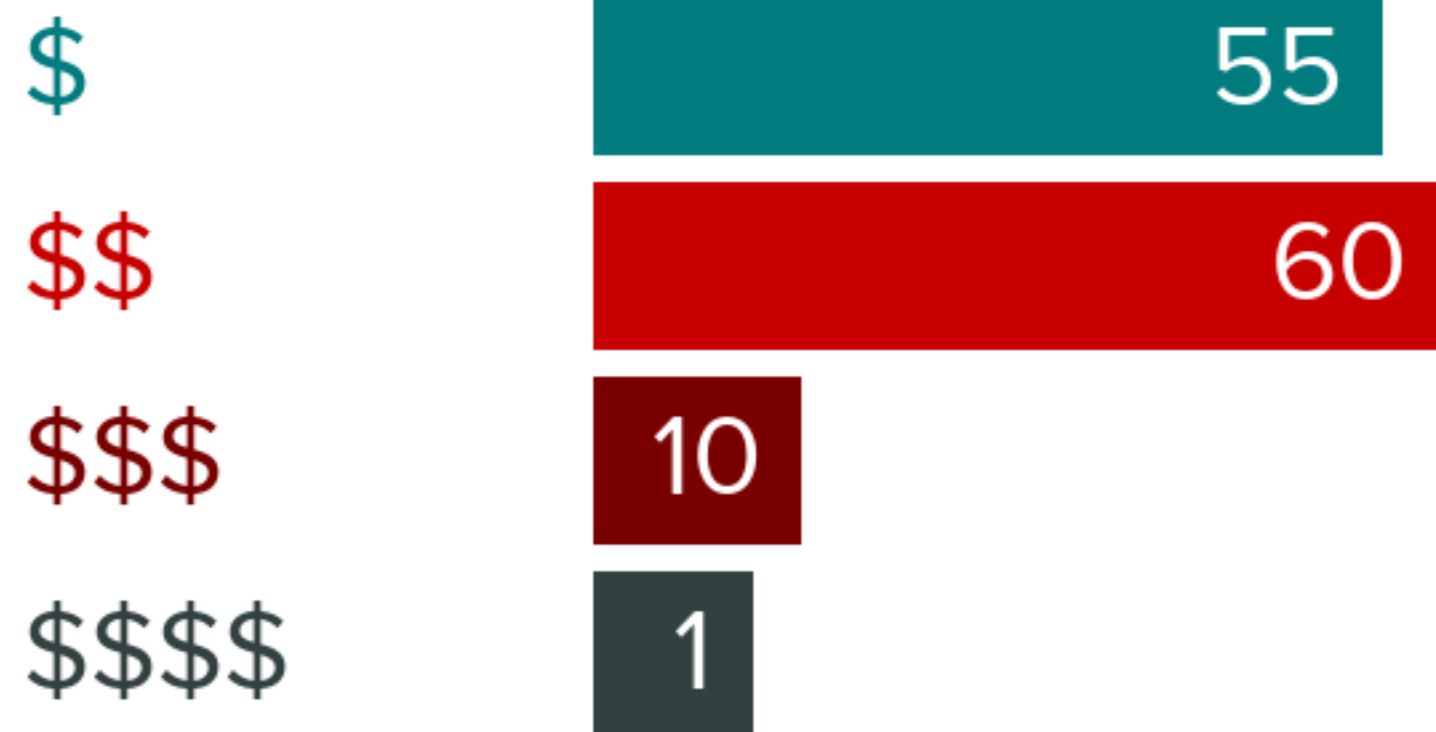

This home is located near **115** moderately priced restaurants and has an **above average** variety of cuisines.

131

WITHIN 5 MILES

GOOD EATS BY CATEGORY

AMERICAN	39
FAST FOOD	18
ASIAN	12
BARS	10
BARBECUE	8
BAKERIES	5
CAFES	5
COFFEE AND TEA HOUSES	5
DELIS	5
ITALIAN	5
OTHER	10