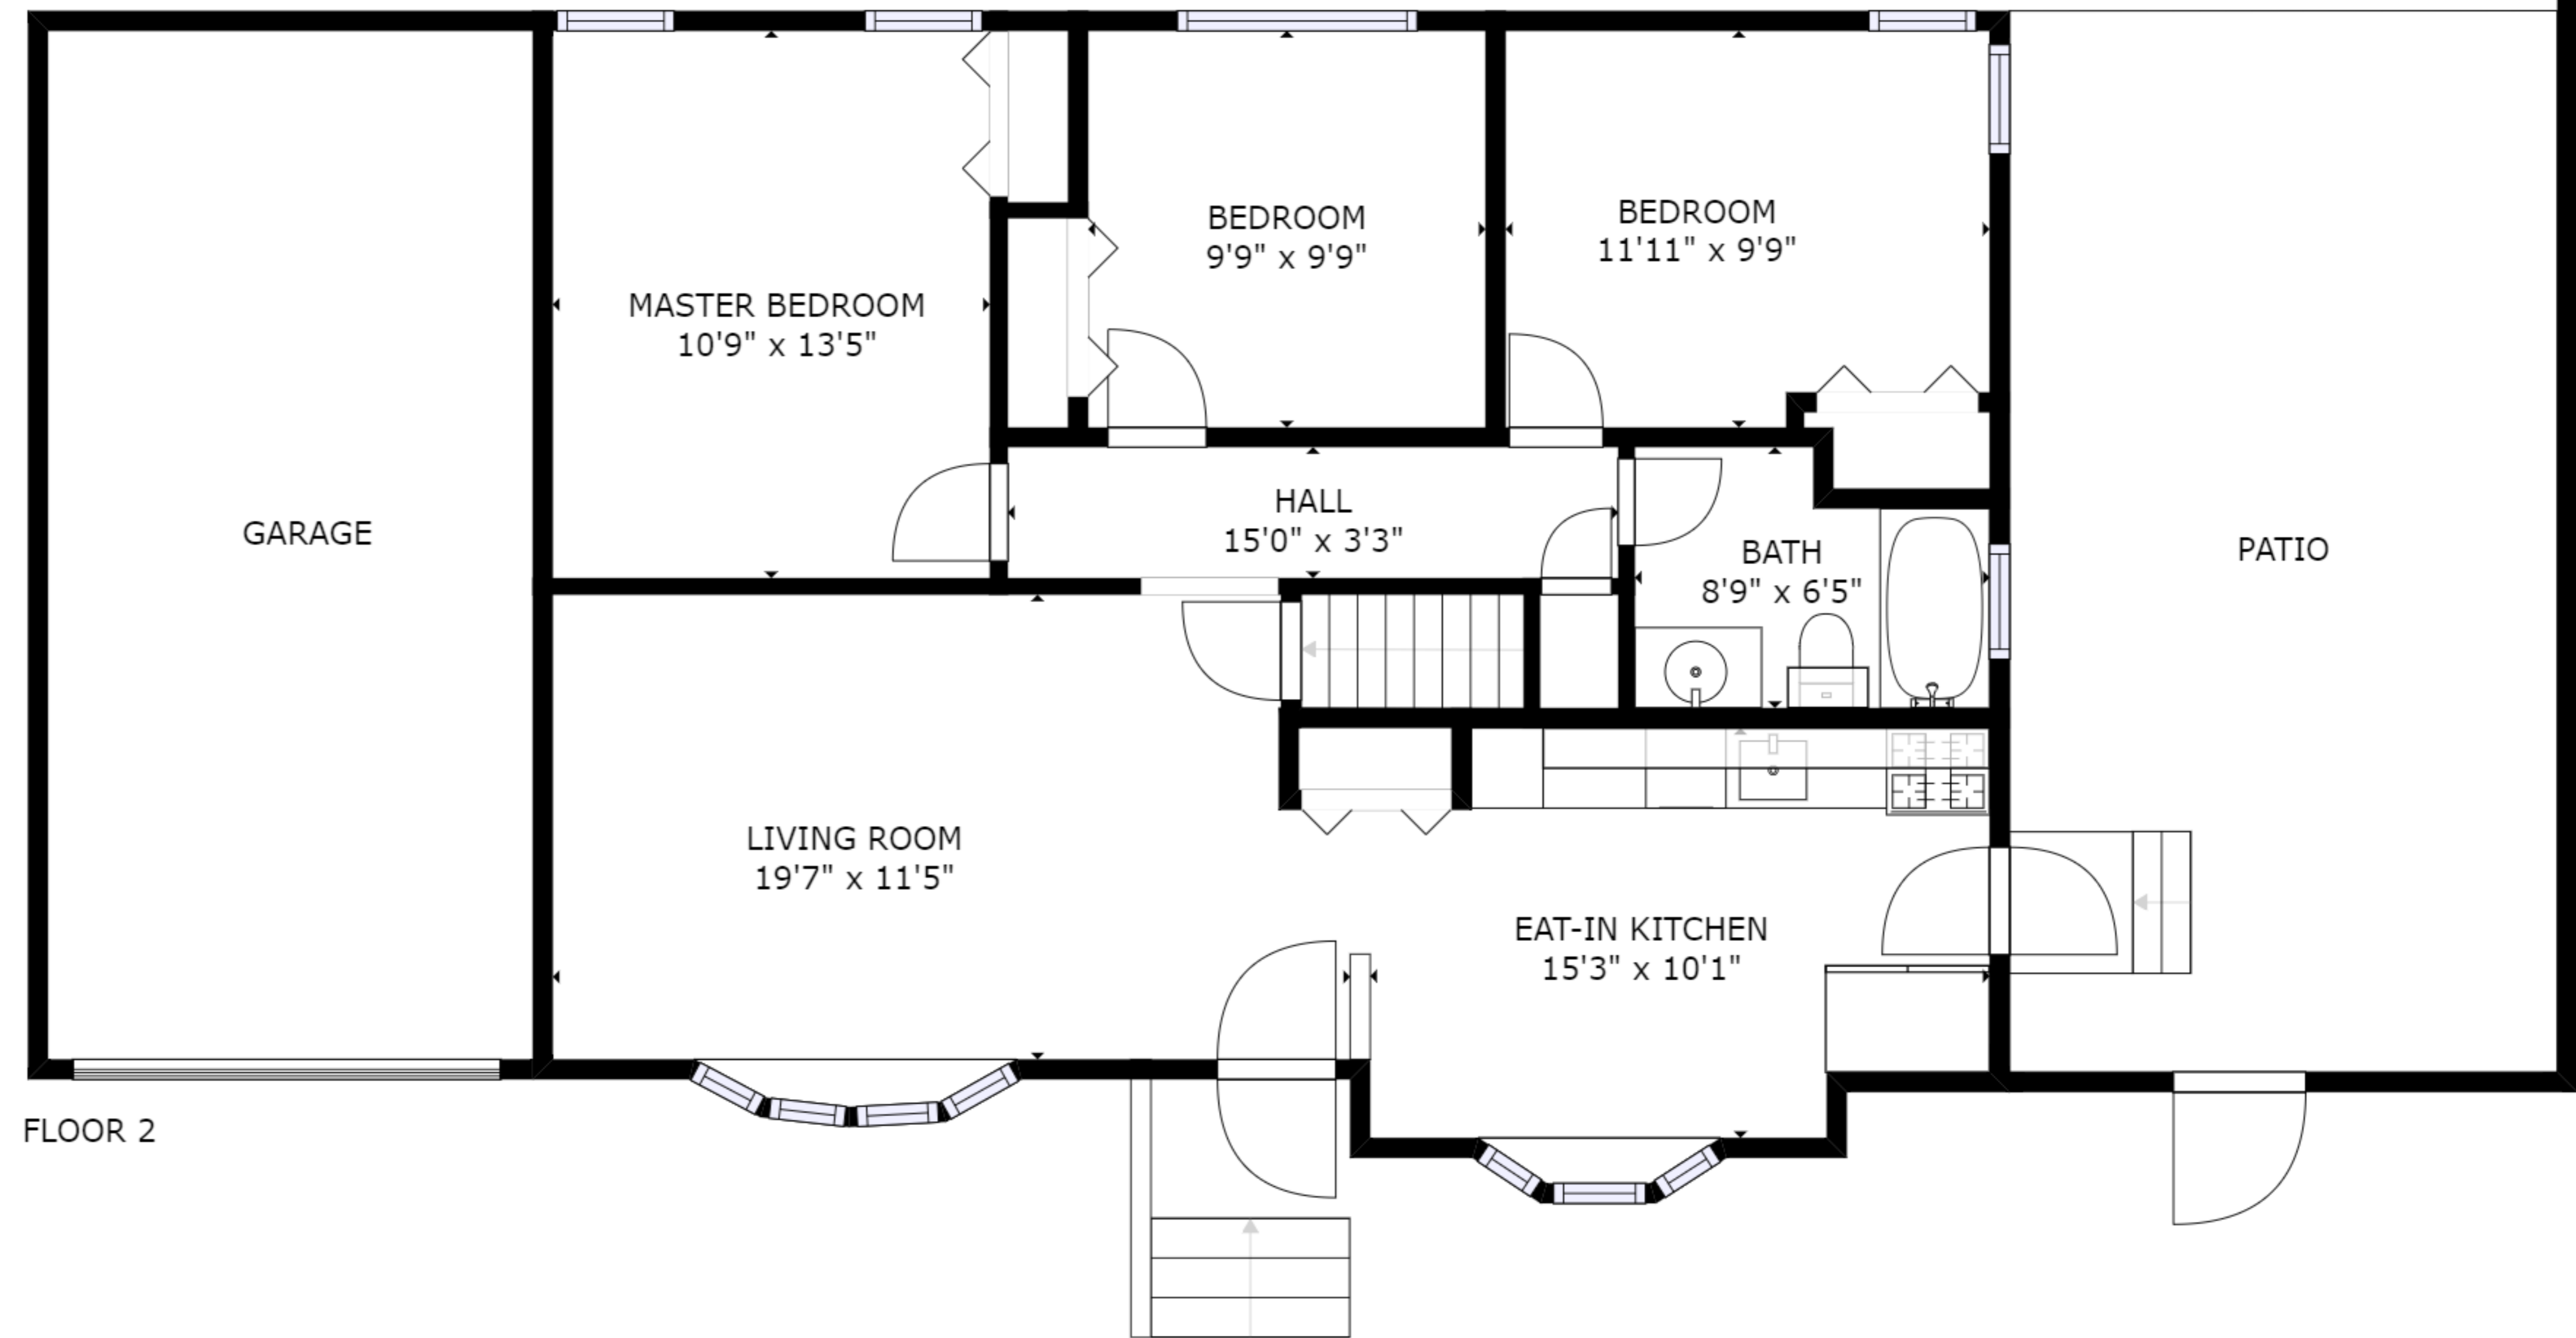

FLOOR 1

FLOOR 2

GROSS INTERNAL AREA
 FLOOR 1: 702 sq ft, FLOOR 2: 927 sq ft
 TOTAL: 1629 sq ft

SIZES AND DIMENSIONS ARE APPROXIMATE, ACTUAL MAY VARY.