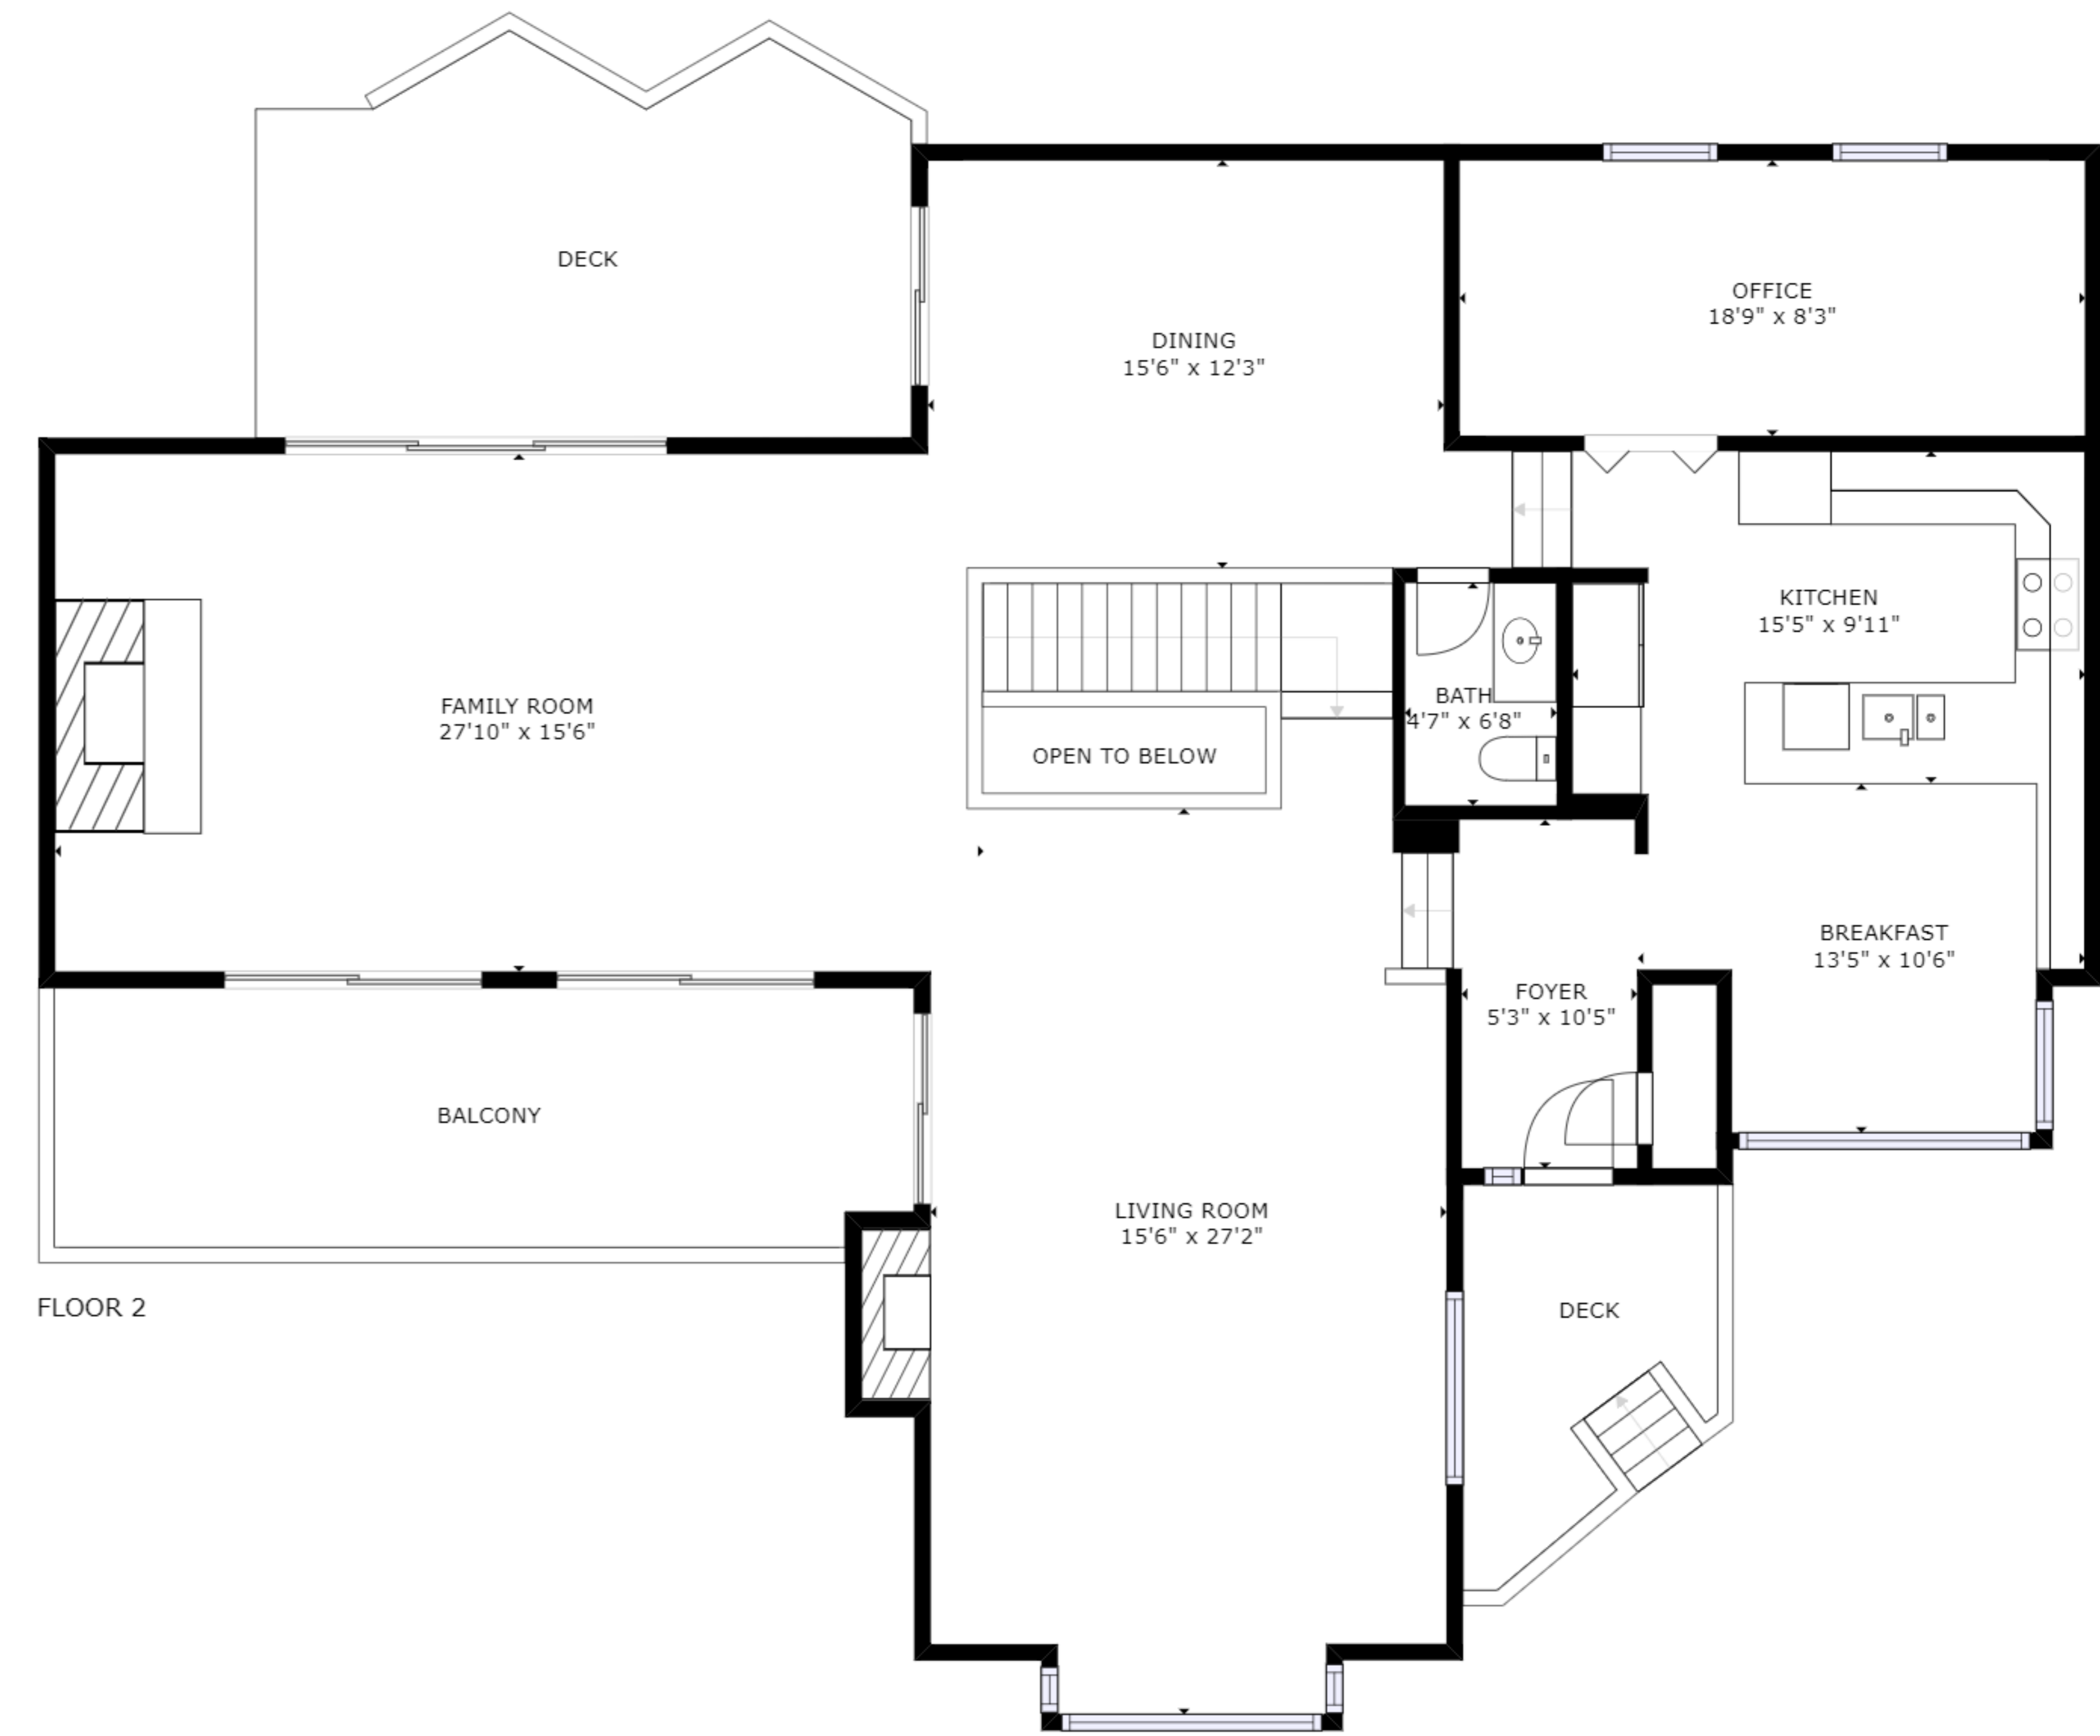

FLOOR 1

FLOOR 2

GROSS INTERNAL AREA
 FLOOR 1: 1298 sq ft, FLOOR 2: 1664 sq ft
 EXCLUDED AREAS: , GARAGE: 470 sq ft
 TOTAL: 2962 sq ft

SIZES AND DIMENSIONS ARE APPROXIMATE, ACTUAL MAY VARY.