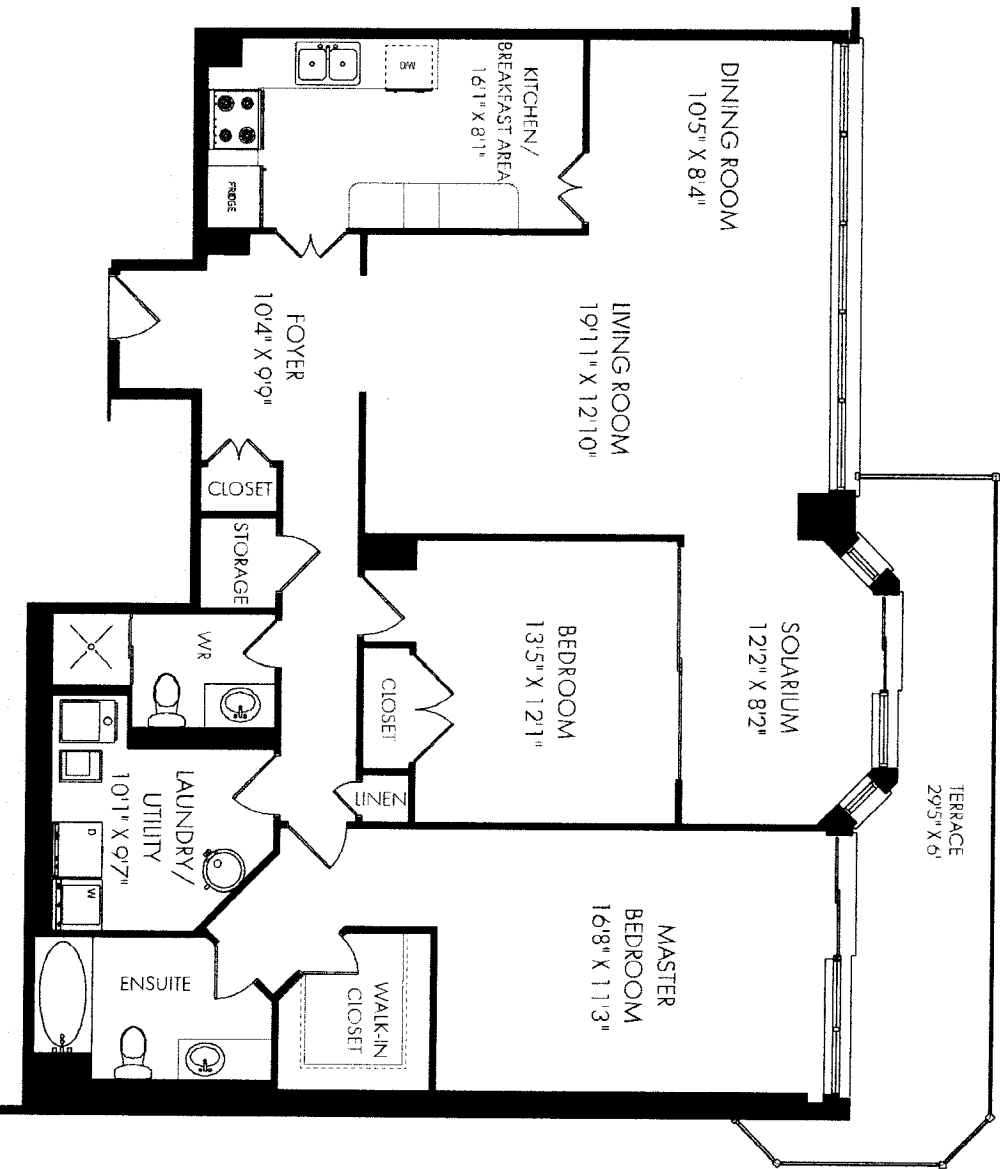

201-900 Yonge Street, Toronto

FLOOR PLAN

SUITE #201 - 1520 SQUARE FEET

Sunday, November 1, 2020