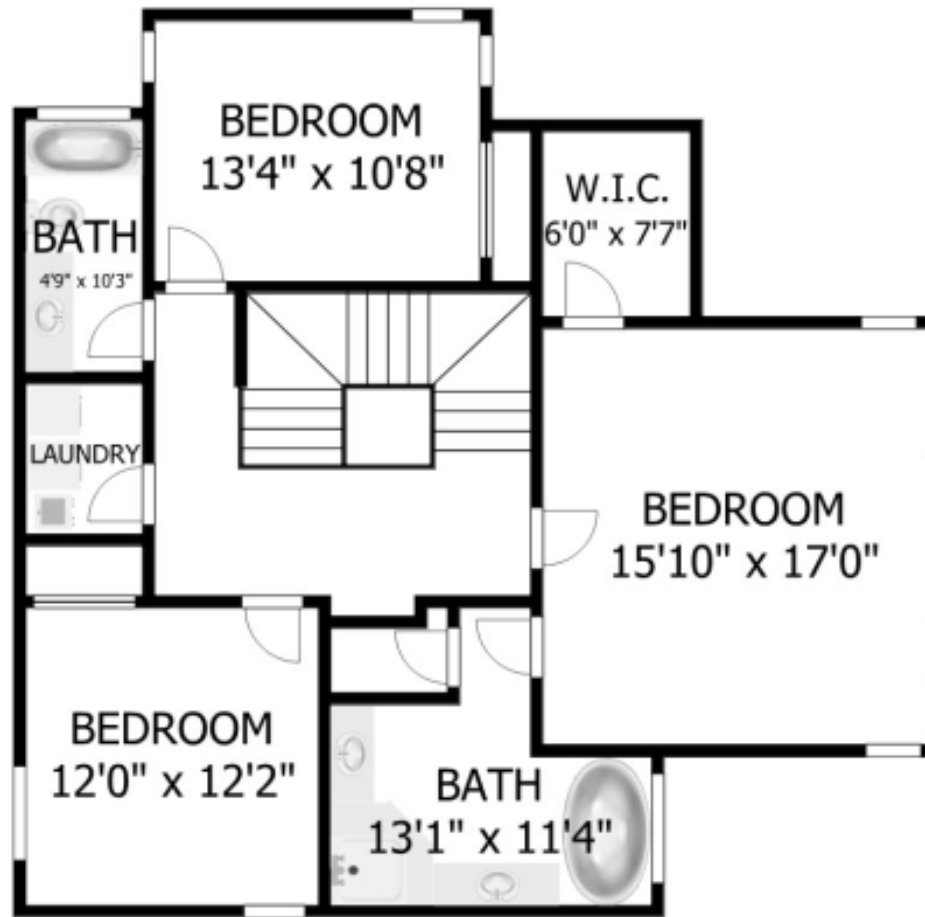

FLOOR 1

54 W SUMMIT DR

EMERALD HILLS, CA

(FOR ILLUSTRATION PURPOSE ONLY)

WALKINTOUR

www.walkintour.com

ELENA AND MICHAEL TALIS
REALTOR
COLDWELL BANKER
161 S SAN ANTONIO RD #100
LOS ALTOS, CA 94022
MICHAEL@TALISTEAM.COM
(650) 766-6100
CAL BRE 01883499