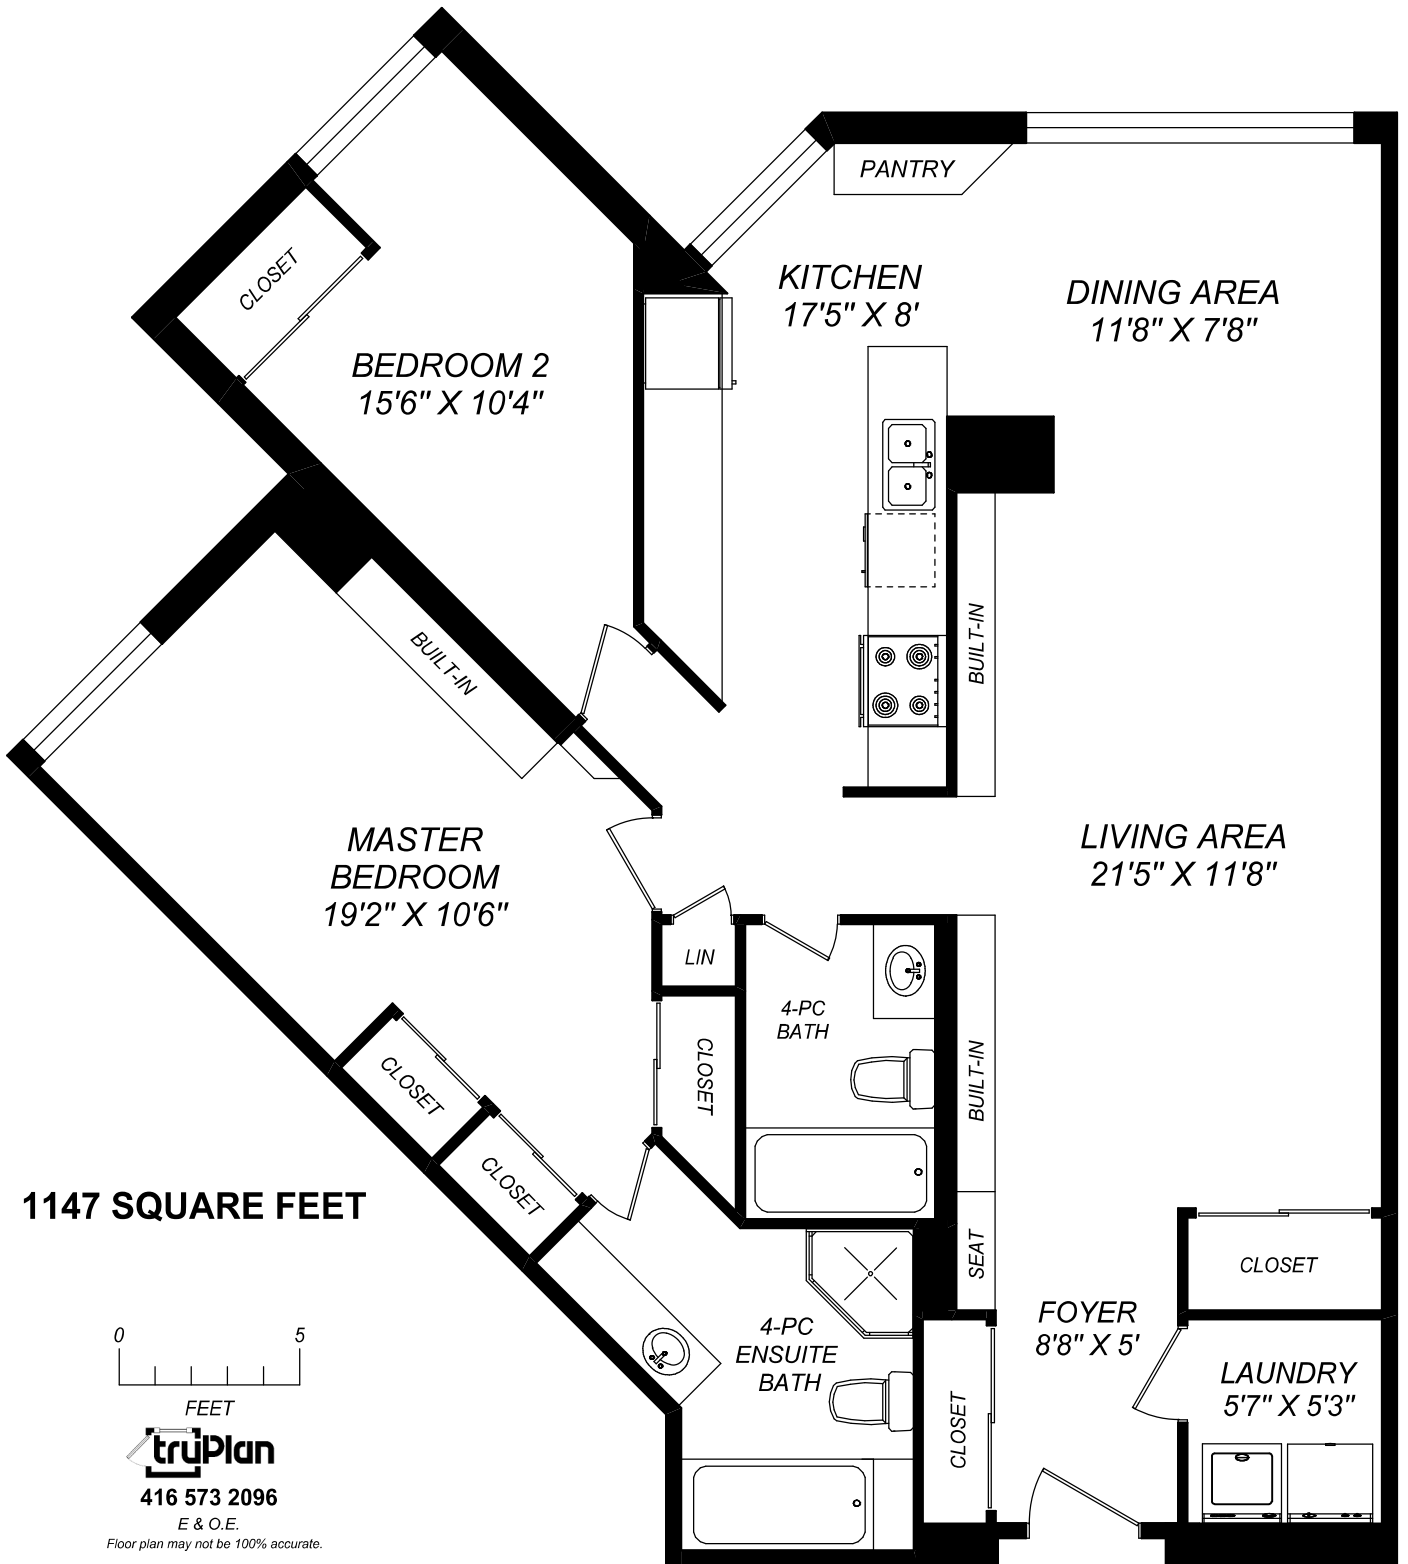

30 HOLLY STREET, SUITE 1605

1147 SQUARE FEET

416 573 2096

E & O.E.

Floor plan may not be 100% accurate.