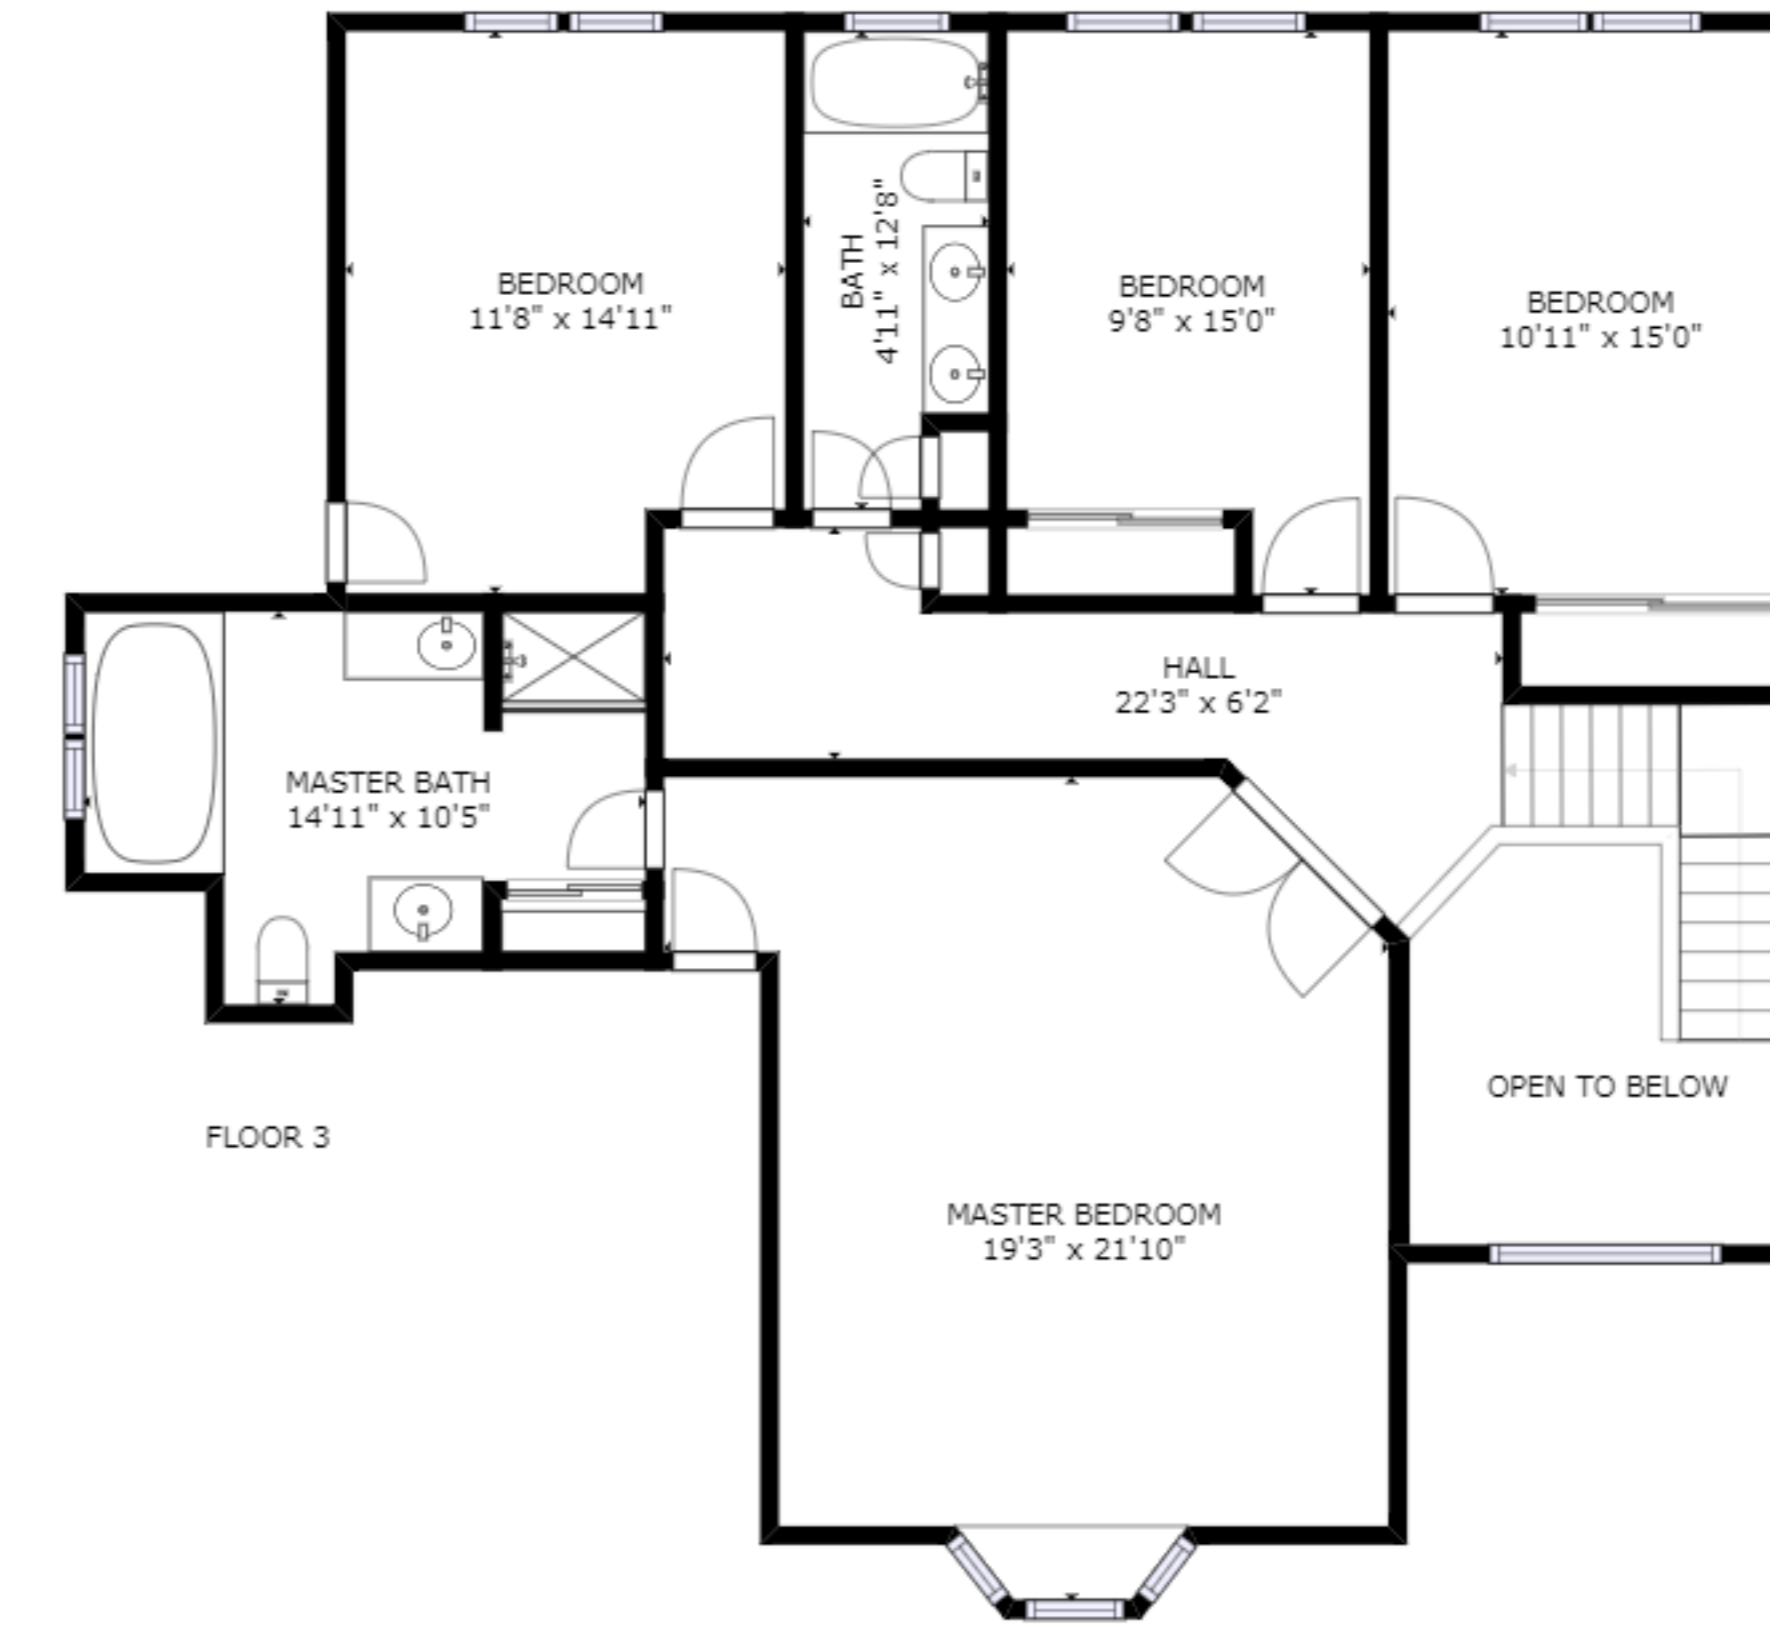

FLOOR 2

FLOOR 3

FLOOR 1

GROSS INTERNAL AREA  
 FLOOR 1: 1183 sq. ft, FLOOR 2: 1897 sq. ft  
 FLOOR 3: 1258 sq. ft, EXCLUDED AREAS:  
 GARAGE: 693 sq. ft  
 TOTAL: 4337 sq. ft

SIZES AND DIMENSIONS ARE APPROXIMATE, ACTUAL MAY VARY.