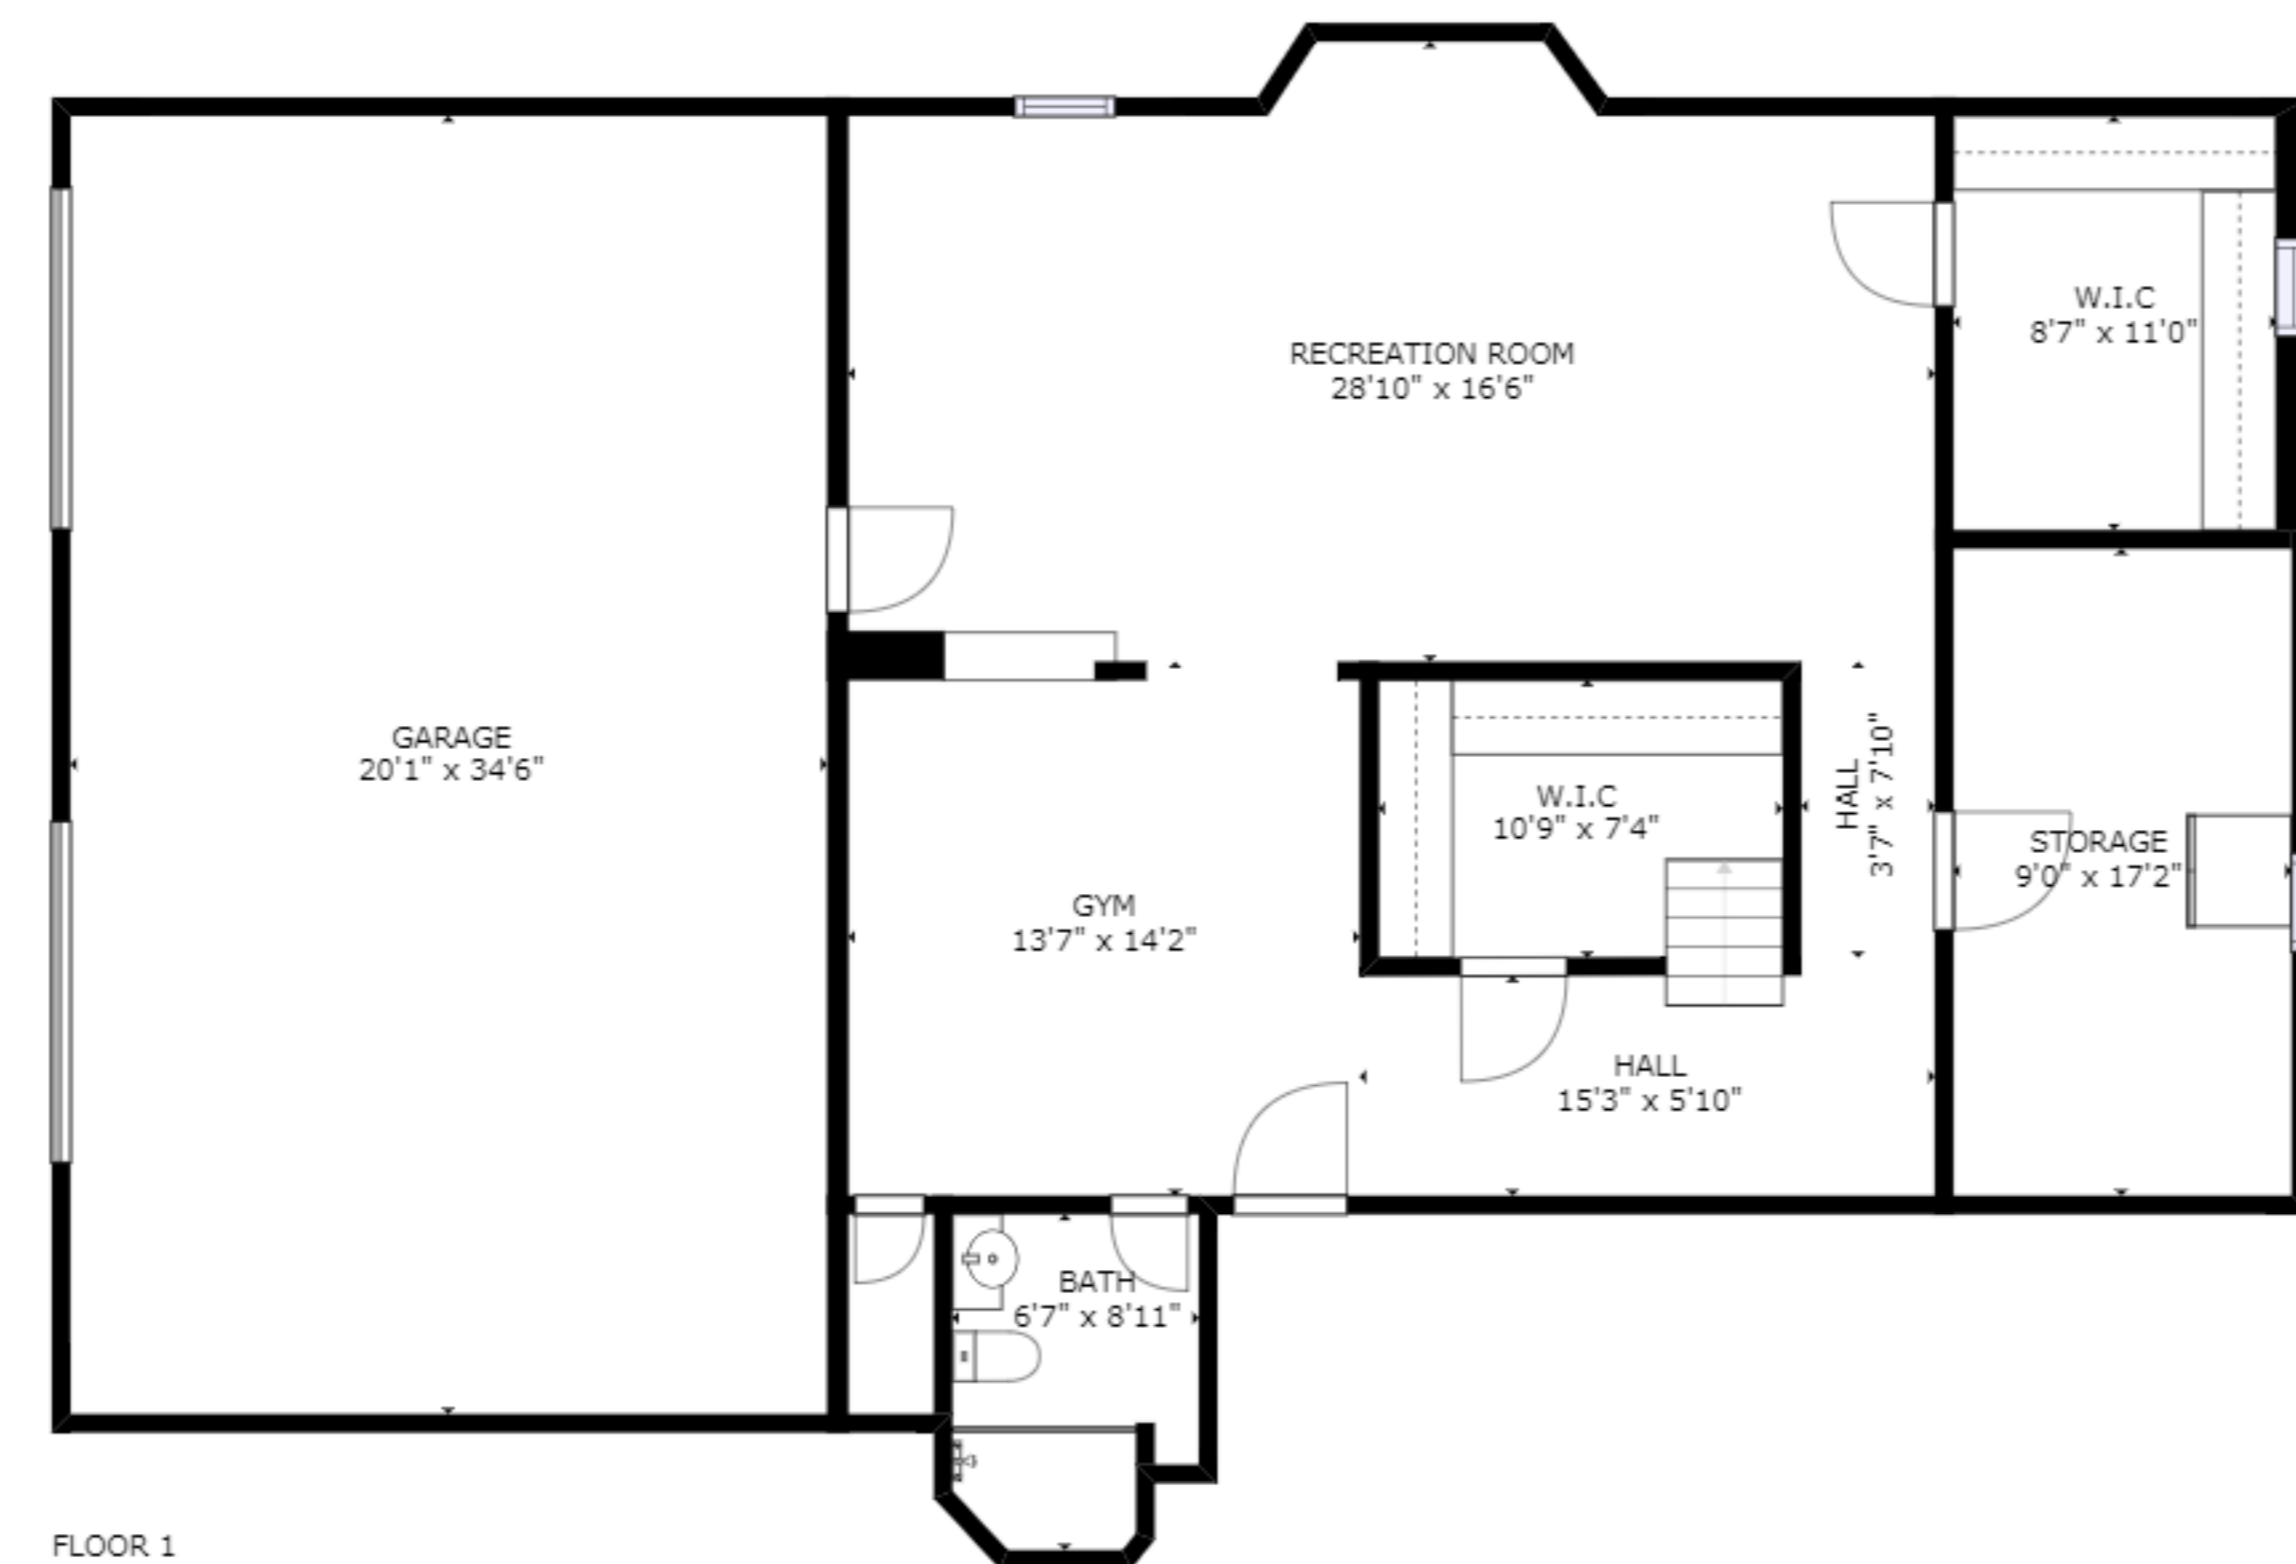

FLOOR 2

FLOOR 3

FLOOR 1

GROSS INTERNAL AREA  
 FLOOR 1: 1183 sq. ft, FLOOR 2: 1897 sq. ft  
 FLOOR 3: 1258 sq. ft, EXCLUDED AREAS:  
 GARAGE: 693 sq. ft  
 TOTAL: 4337 sq. ft

SIZES AND DIMENSIONS ARE APPROXIMATE, ACTUAL MAY VARY.