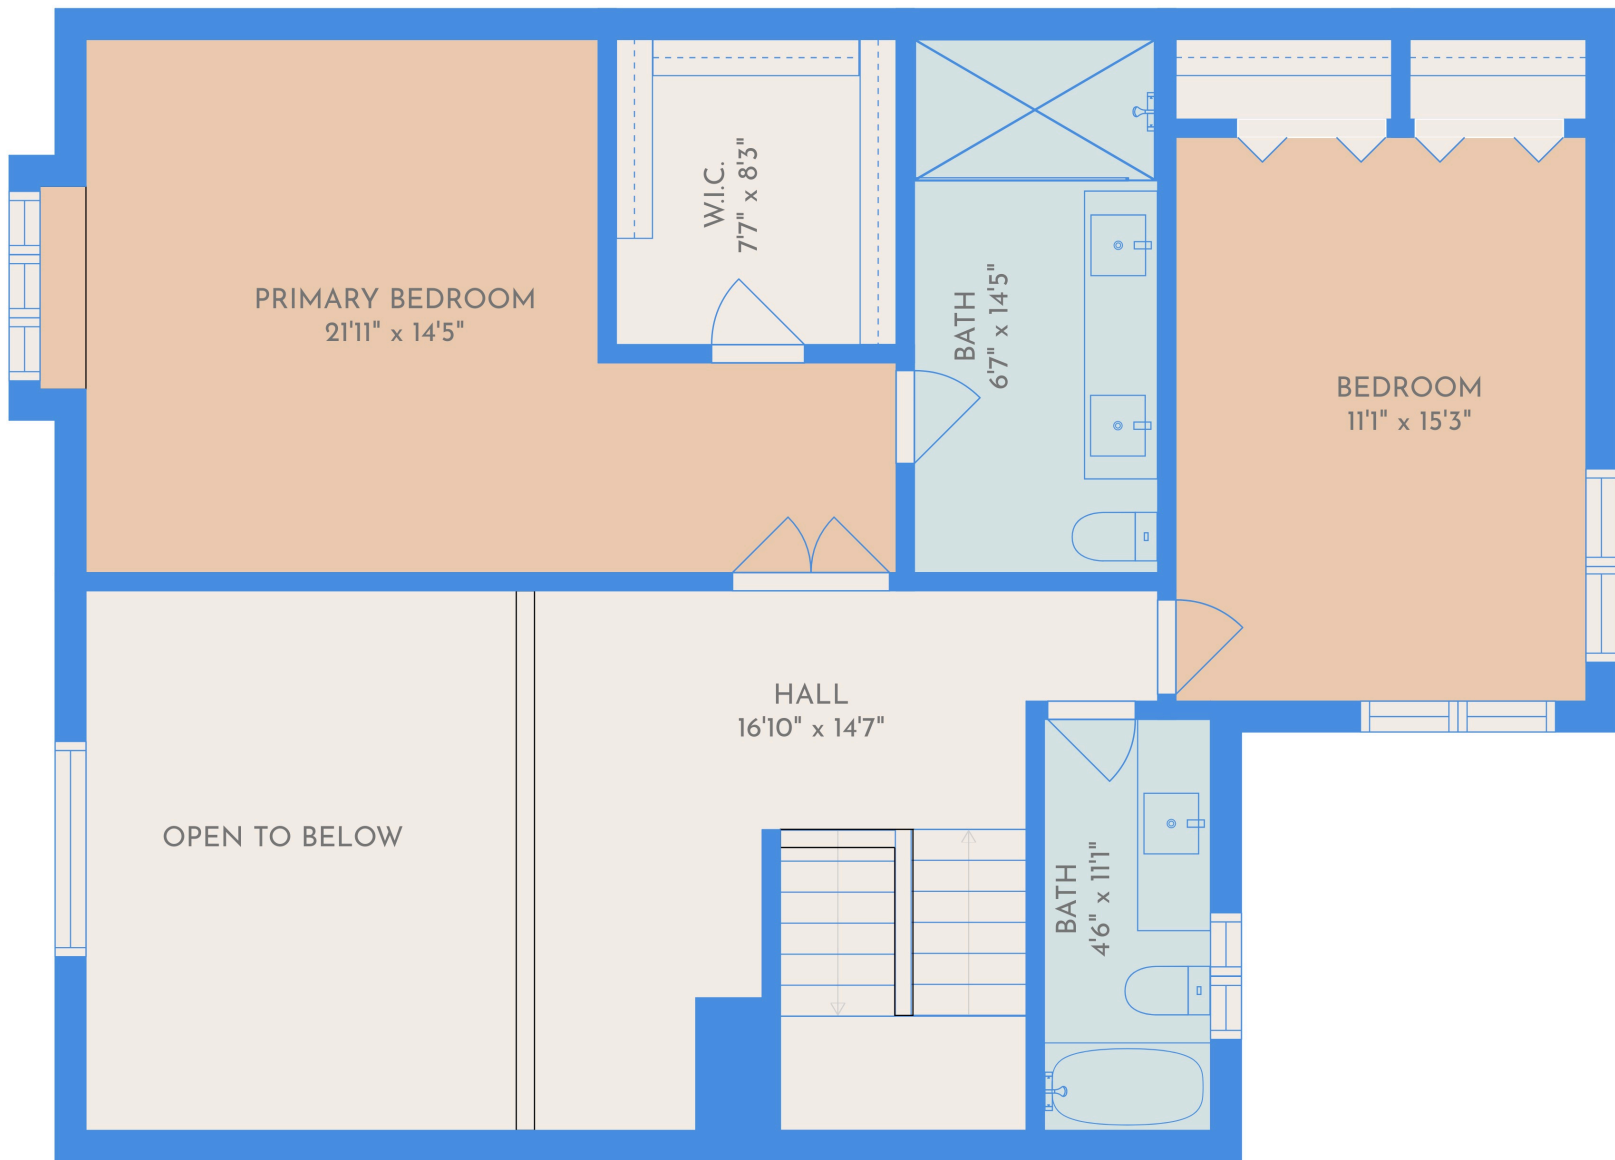

GROSS INTERNAL AREA
 FLOOR 1: 976 sq. ft, FLOOR 2: 961 sq. ft
 FLOOR 3: 916 sq. ft, EXCLUDED AREAS:
 GARAGE: 444 sq. ft
 TOTAL: 2853 sq. ft
 SIZES AND DIMENSIONS ARE APPROXIMATE, ACTUAL MAY VARY.

GROSS INTERNAL AREA
 FLOOR 1: 976 sq. ft, FLOOR 2: 961 sq. ft
 FLOOR 3: 916 sq. ft, EXCLUDED AREAS:
 GARAGE: 444 sq. ft
 TOTAL: 2853 sq. ft
 SIZES AND DIMENSIONS ARE APPROXIMATE, ACTUAL MAY VARY.

GROSS INTERNAL AREA
 FLOOR 1: 976 sq. ft, FLOOR 2: 961 sq. ft
 FLOOR 3: 916 sq. ft, EXCLUDED AREAS:
 GARAGE: 444 sq. ft
 TOTAL: 2853 sq. ft
 SIZES AND DIMENSIONS ARE APPROXIMATE, ACTUAL MAY VARY.

FLOOR 2

FLOOR 3

FLOOR 1

GROSS INTERNAL AREA
 FLOOR 1: 976 sq. ft, FLOOR 2: 961 sq. ft
 FLOOR 3: 916 sq. ft, EXCLUDED AREAS:
 GARAGE: 444 sq. ft
 TOTAL: 2853 sq. ft
 SIZES AND DIMENSIONS ARE APPROXIMATE, ACTUAL MAY VARY.