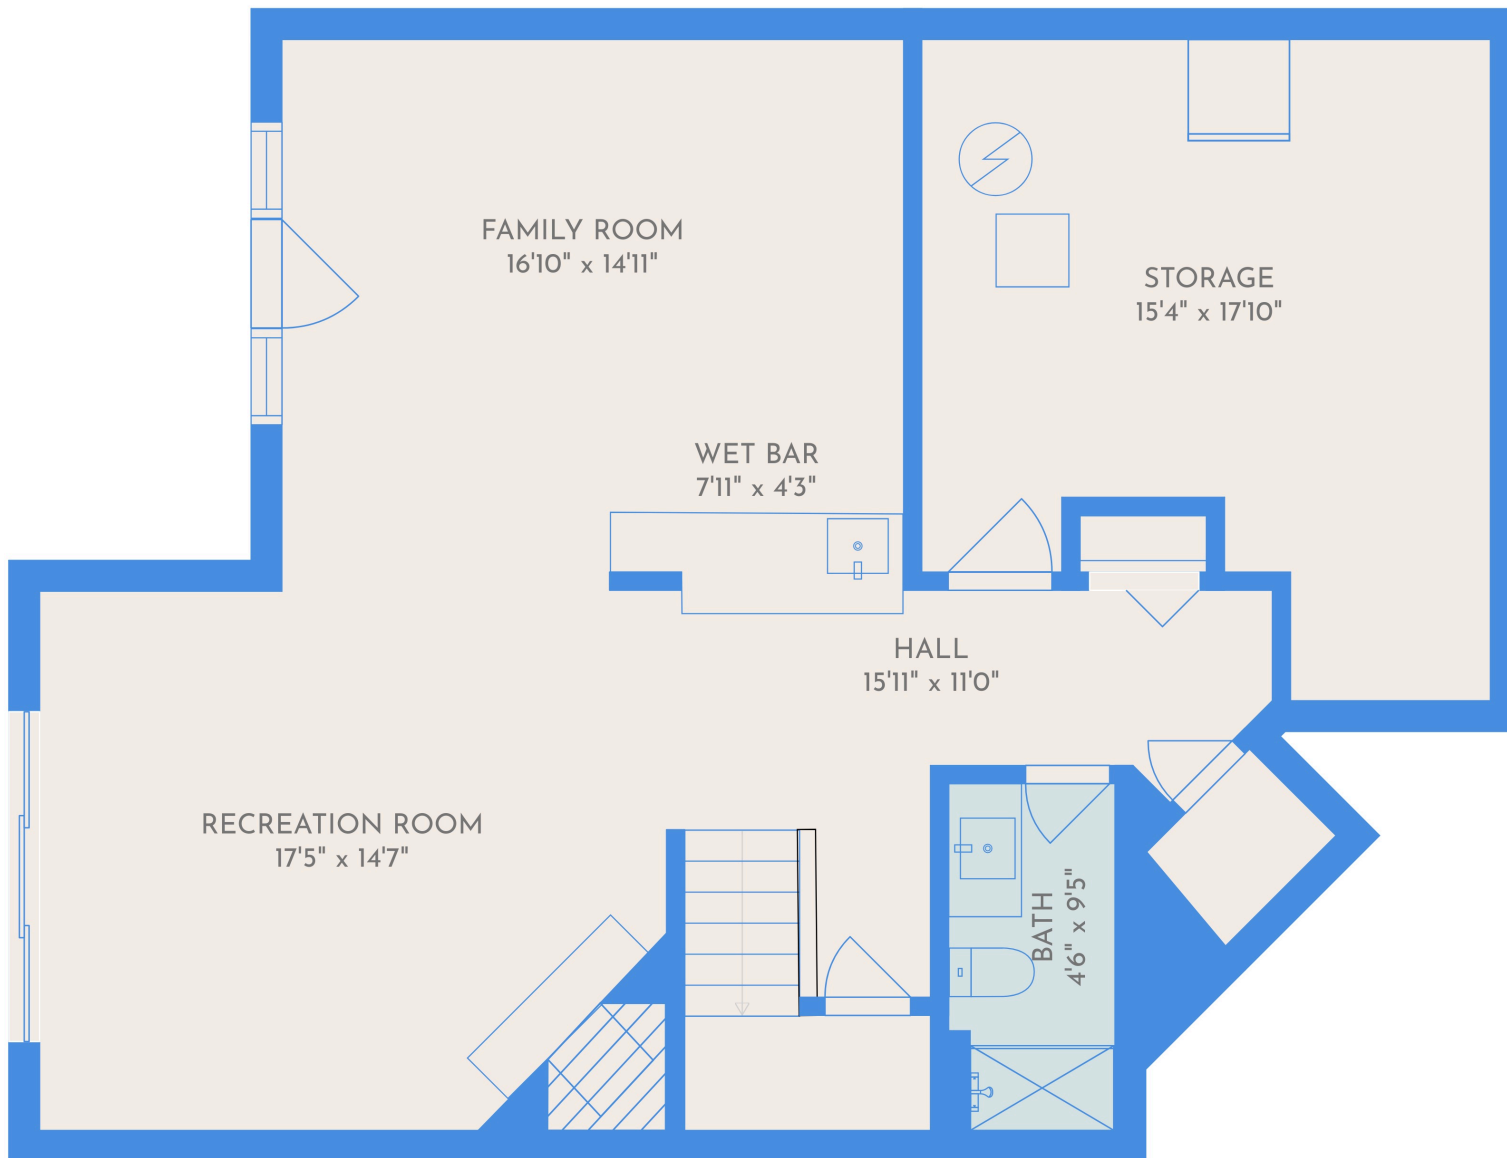

GROSS INTERNAL AREA
 FLOOR 1: 976 sq. ft, FLOOR 2: 961 sq. ft
 FLOOR 3: 916 sq. ft, EXCLUDED AREAS:
 GARAGE: 444 sq. ft
 TOTAL: 2853 sq. ft
 SIZES AND DIMENSIONS ARE APPROXIMATE, ACTUAL MAY VARY.

GROSS INTERNAL AREA
 FLOOR 1: 976 sq. ft, FLOOR 2: 961 sq. ft
 FLOOR 3: 916 sq. ft, EXCLUDED AREAS:
 GARAGE: 444 sq. ft
 TOTAL: 2853 sq. ft
 SIZES AND DIMENSIONS ARE APPROXIMATE, ACTUAL MAY VARY.

GROSS INTERNAL AREA
 FLOOR 1: 976 sq. ft, FLOOR 2: 961 sq. ft
 FLOOR 3: 916 sq. ft, EXCLUDED AREAS:
 GARAGE: 444 sq. ft
 TOTAL: 2853 sq. ft
 SIZES AND DIMENSIONS ARE APPROXIMATE, ACTUAL MAY VARY.

FLOOR 2

FLOOR 3

FLOOR 1

GROSS INTERNAL AREA
 FLOOR 1: 976 sq. ft, FLOOR 2: 961 sq. ft
 FLOOR 3: 916 sq. ft, EXCLUDED AREAS:
 GARAGE: 444 sq. ft
 TOTAL: 2853 sq. ft
 SIZES AND DIMENSIONS ARE APPROXIMATE, ACTUAL MAY VARY.