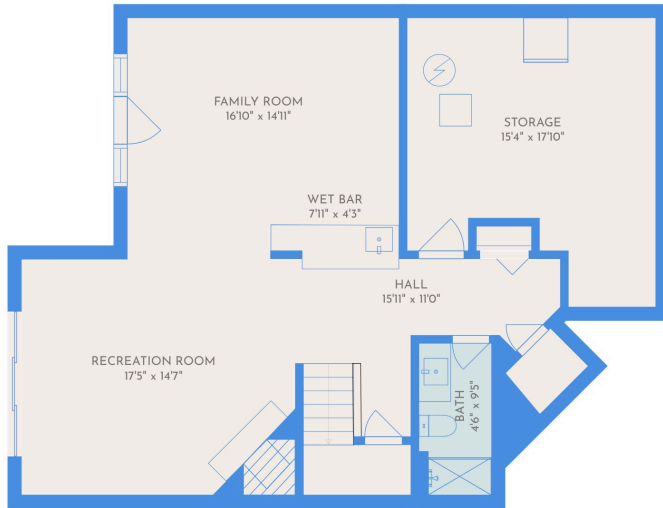

GROSS INTERNAL AREA
 FLOOR 1: 976 sq. ft, FLOOR 2: 961 sq. ft
 FLOOR 3: 916 sq. ft, EXCLUDED AREAS:
 GARAGE: 444 sq. ft
 TOTAL: 2853 sq. ft
 SIZES AND DIMENSIONS ARE APPROXIMATE, ACTUAL MAY VARY.

GROSS INTERNAL AREA
 FLOOR 1: 976 sq. ft, FLOOR 2: 961 sq. ft
 FLOOR 3: 916 sq. ft, EXCLUDED AREAS:
 GARAGE: 444 sq. ft
 TOTAL: 2853 sq. ft
 SIZES AND DIMENSIONS ARE APPROXIMATE, ACTUAL MAY VARY.

GROSS INTERNAL AREA
 FLOOR 1: 976 sq. ft, FLOOR 2: 961 sq. ft
 FLOOR 3: 916 sq. ft, EXCLUDED AREAS:
 GARAGE: 444 sq. ft
 TOTAL: 2853 sq. ft
 SIZES AND DIMENSIONS ARE APPROXIMATE, ACTUAL MAY VARY.

FLOOR 2

FLOOR 3

FLOOR 1

GROSS INTERNAL AREA
 FLOOR 1: 976 sq. ft, FLOOR 2: 961 sq. ft
 FLOOR 3: 916 sq. ft, EXCLUDED AREAS:
 GARAGE: 444 sq. ft
 TOTAL: 2853 sq. ft
 SIZES AND DIMENSIONS ARE APPROXIMATE, ACTUAL MAY VARY.