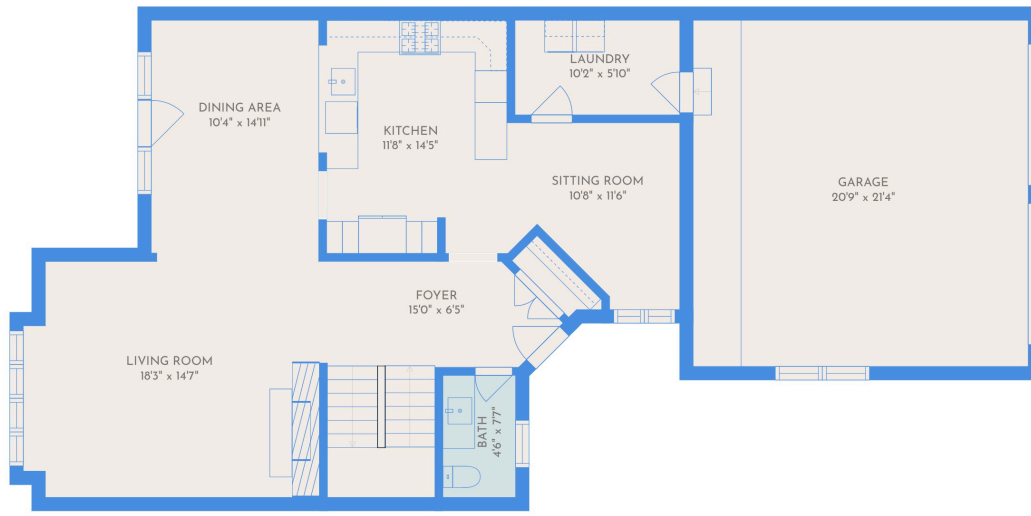

GROSS INTERNAL AREA
 FLOOR 1: 976 sq. ft, FLOOR 2: 961 sq. ft
 FLOOR 3: 916 sq. ft, EXCLUDED AREAS:
 GARAGE: 444 sq. ft
 TOTAL: 2853 sq. ft
 SIZES AND DIMENSIONS ARE APPROXIMATE, ACTUAL MAY VARY.

GROSS INTERNAL AREA
 FLOOR 1: 976 sq. ft, FLOOR 2: 961 sq. ft
 FLOOR 3: 916 sq. ft, EXCLUDED AREAS:
 GARAGE: 444 sq. ft
 TOTAL: 2853 sq. ft
 SIZES AND DIMENSIONS ARE APPROXIMATE, ACTUAL MAY VARY.

GROSS INTERNAL AREA
 FLOOR 1: 976 sq. ft, FLOOR 2: 961 sq. ft
 FLOOR 3: 916 sq. ft, EXCLUDED AREAS:
 GARAGE: 444 sq. ft
 TOTAL: 2853 sq. ft
 SIZES AND DIMENSIONS ARE APPROXIMATE, ACTUAL MAY VARY.

FLOOR 2

FLOOR 3

FLOOR 1

GROSS INTERNAL AREA
 FLOOR 1: 976 sq. ft, FLOOR 2: 961 sq. ft
 FLOOR 3: 916 sq. ft, EXCLUDED AREAS:
 GARAGE: 444 sq. ft
 TOTAL: 2853 sq. ft
 SIZES AND DIMENSIONS ARE APPROXIMATE, ACTUAL MAY VARY.