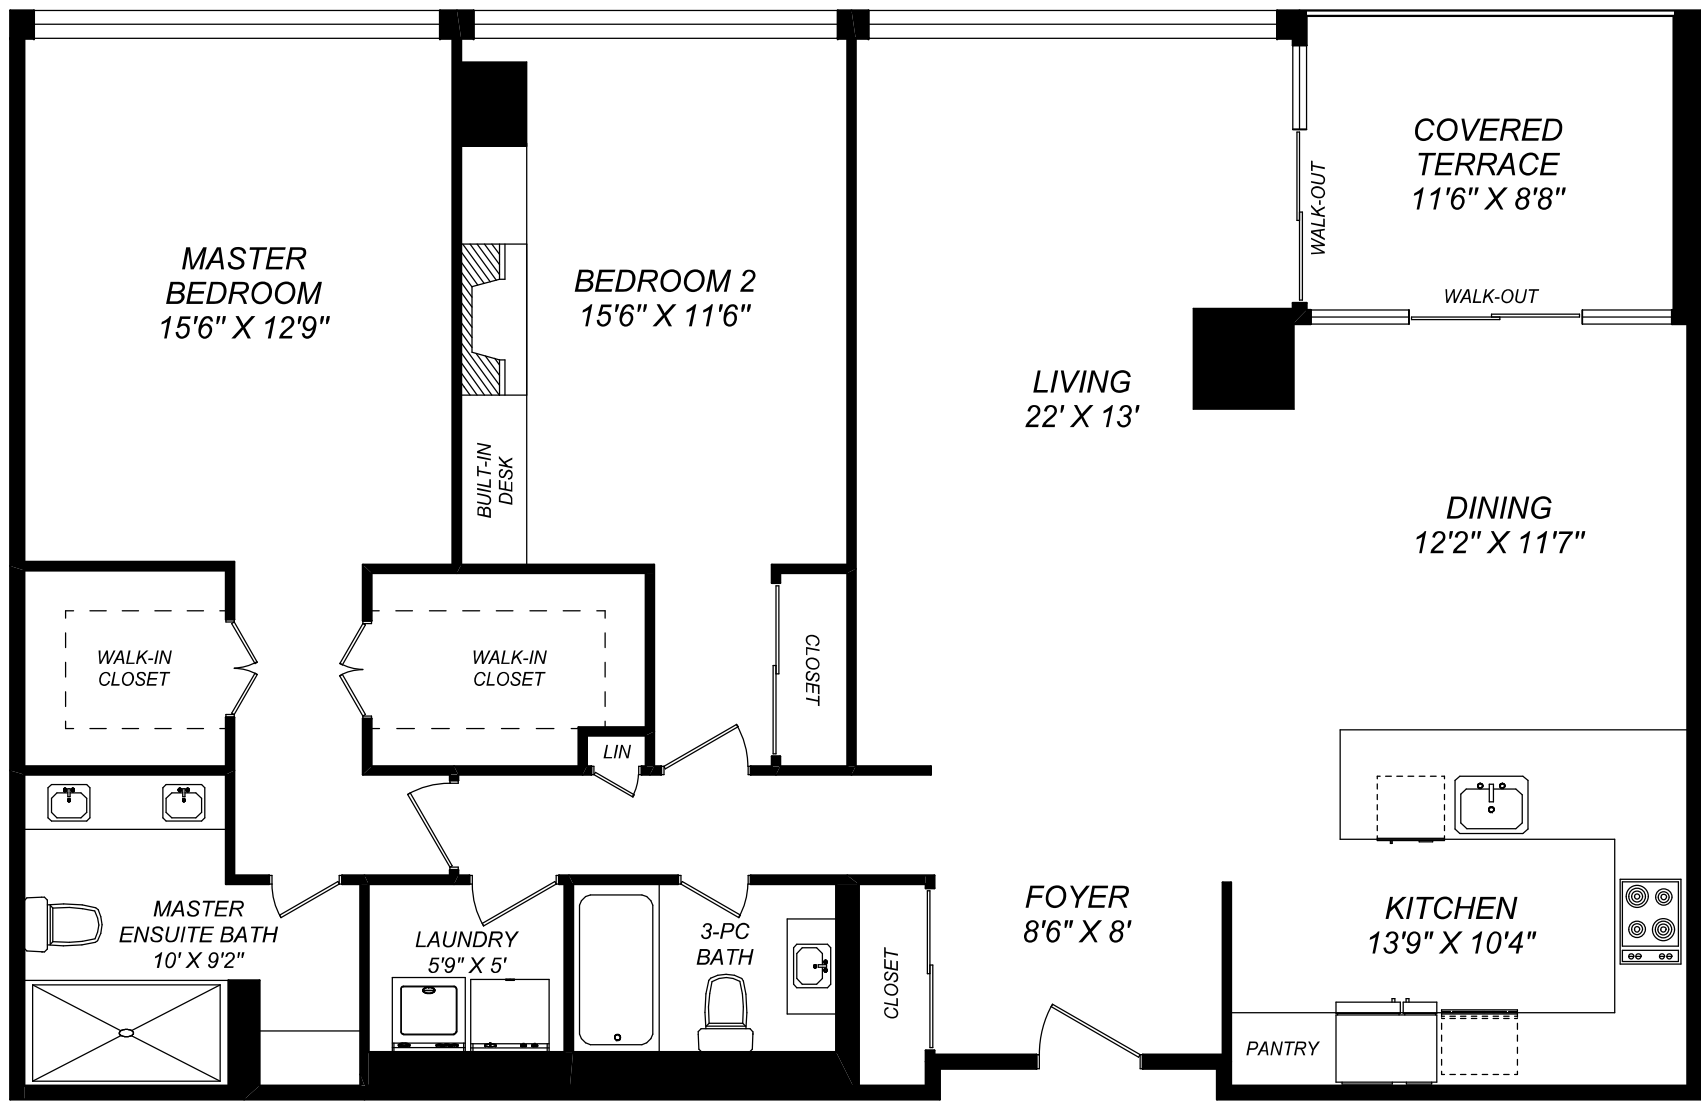

18 LOWER VILLAGE GATE, SUITE - 407

1532 SQUARE FEET

416 573 2096

E & O.E.
Floor plan may not be 100% accurate.