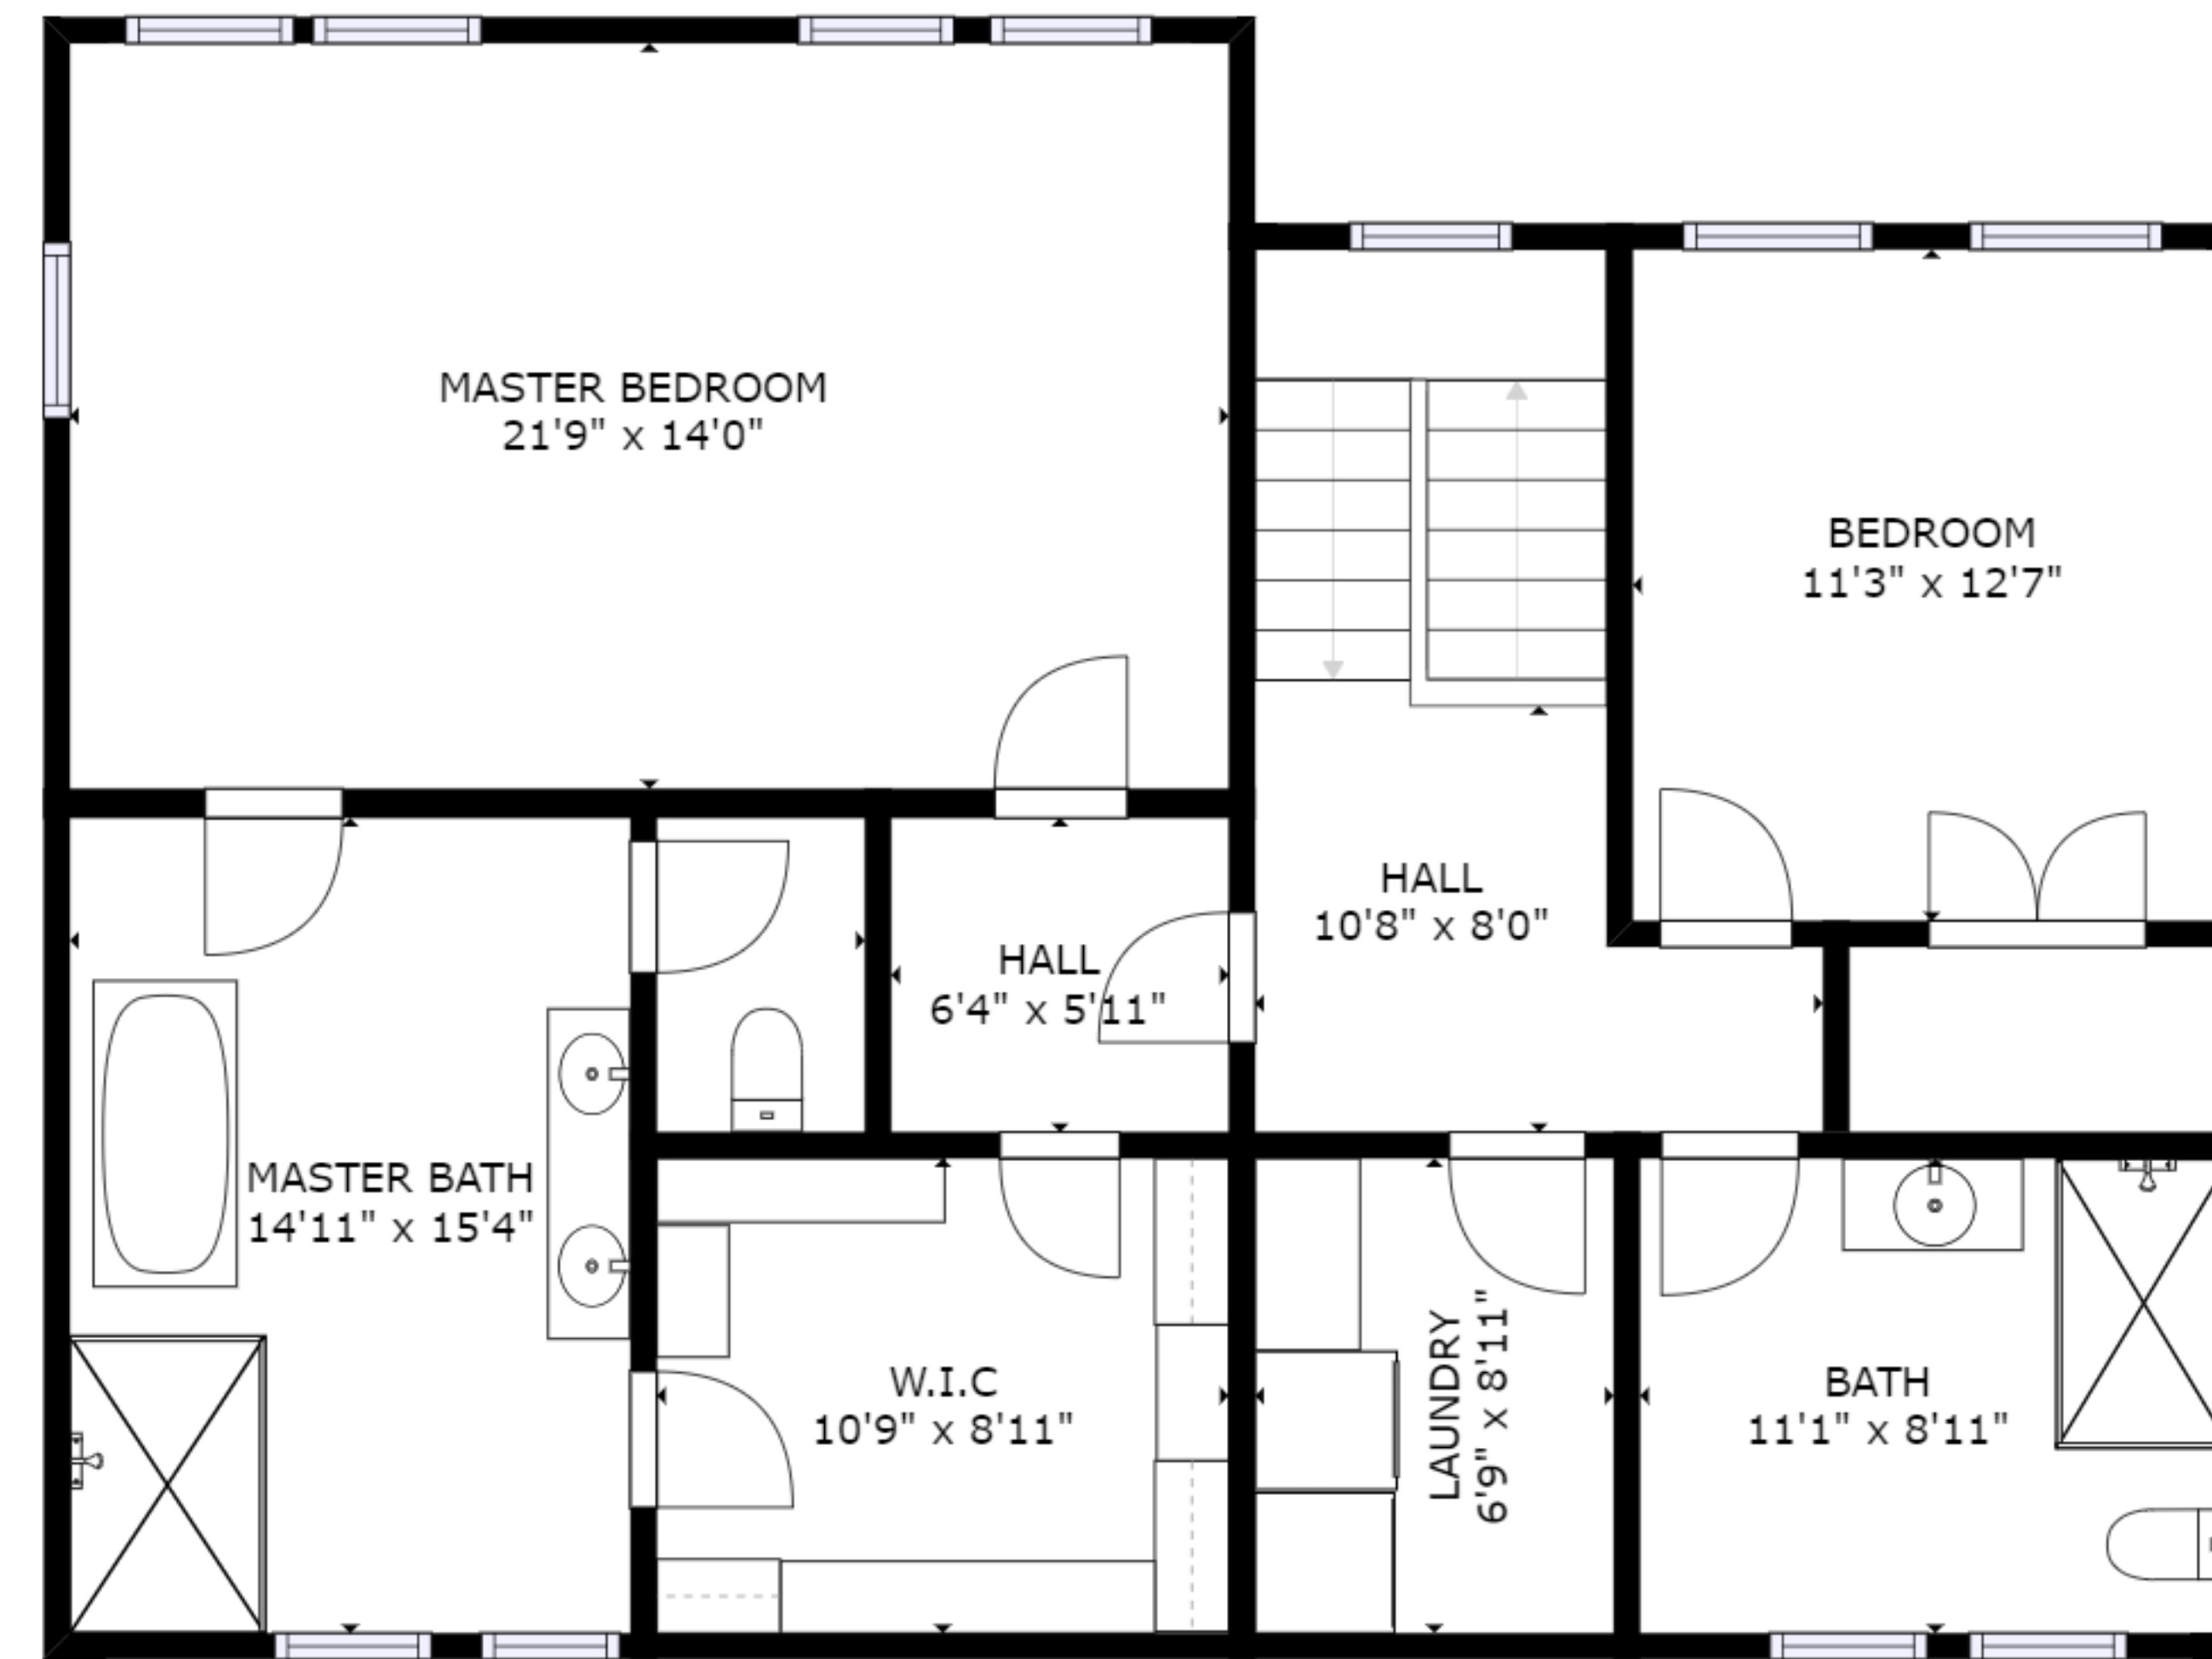

FLOOR 1

FLOOR 3

FLOOR 2

GROSS INTERNAL AREA
 FLOOR 1: 691 sq ft, FLOOR 2: 1299 sq ft
 FLOOR 3: 1137 sq ft, EXCLUDED AREAS:
 GARAGE: 312 sq ft
 TOTAL: 3127 sq ft

SIZES AND DIMENSIONS ARE APPROXIMATE, ACTUAL MAY VARY.