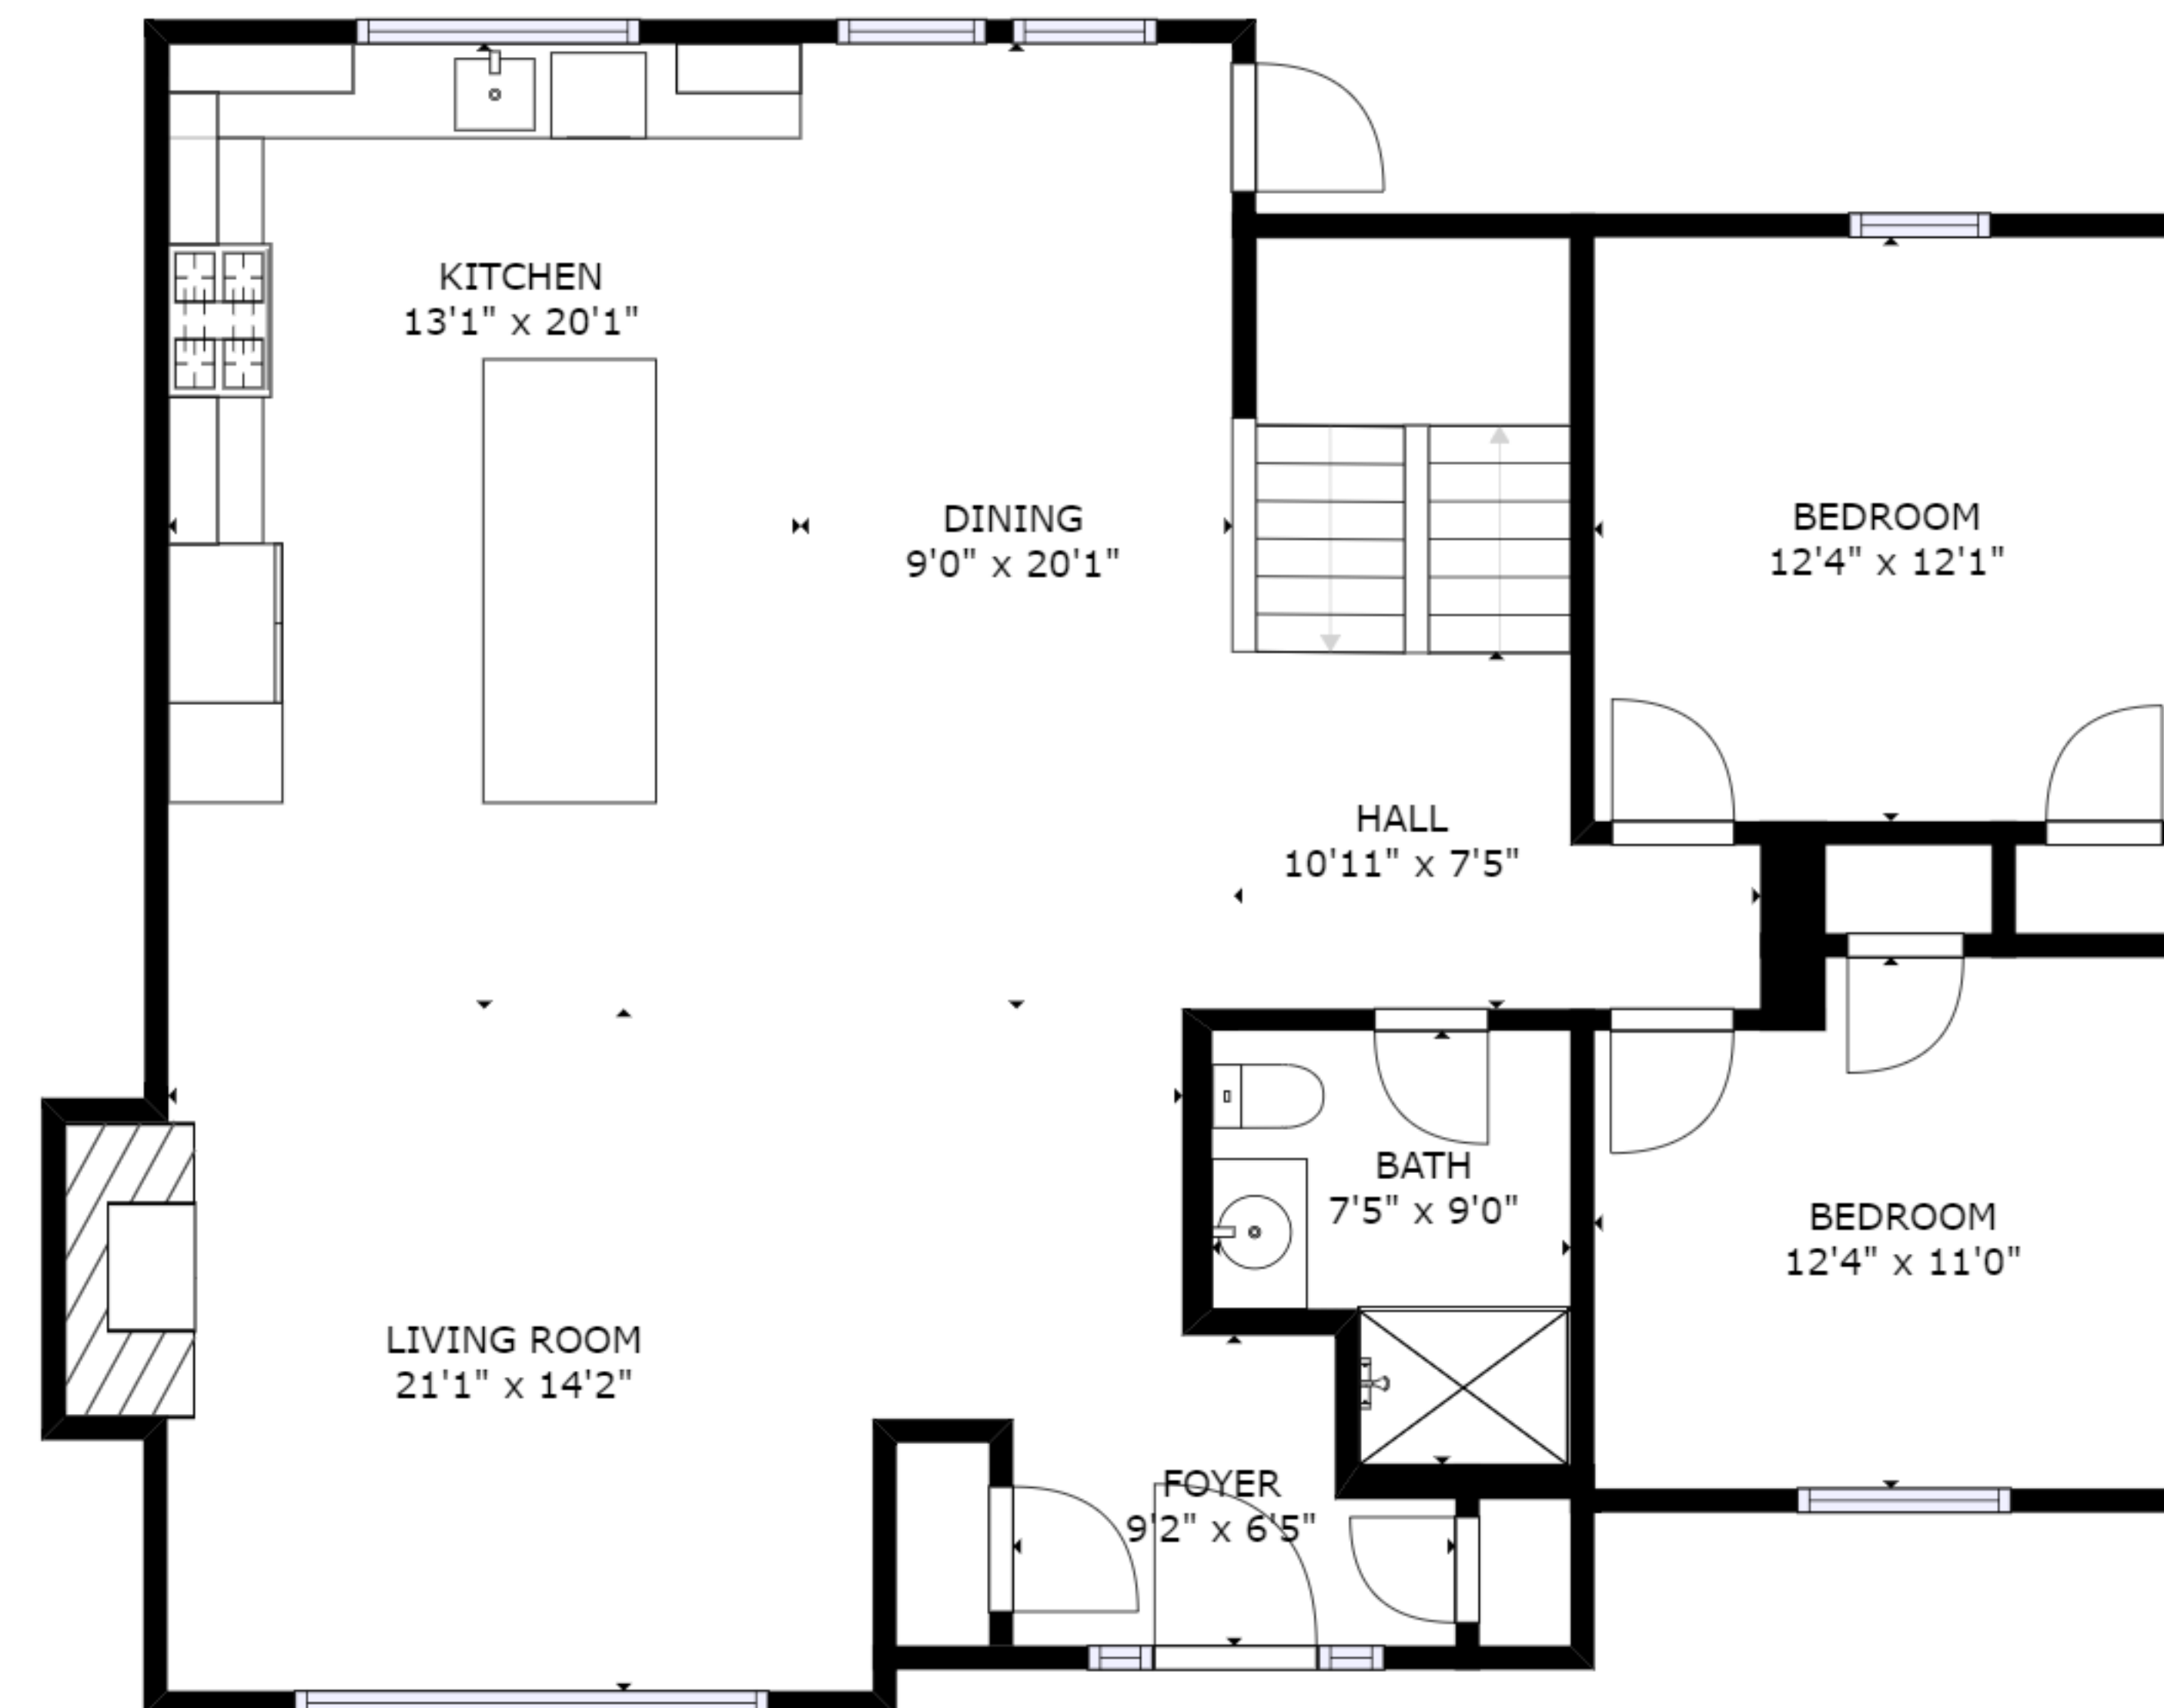

FLOOR 1

FLOOR 3

FLOOR 2

GROSS INTERNAL AREA
 FLOOR 1: 691 sq ft, FLOOR 2: 1299 sq ft
 FLOOR 3: 1137 sq ft, EXCLUDED AREAS:
 GARAGE: 312 sq ft
 TOTAL: 3127 sq ft

SIZES AND DIMENSIONS ARE APPROXIMATE, ACTUAL MAY VARY.